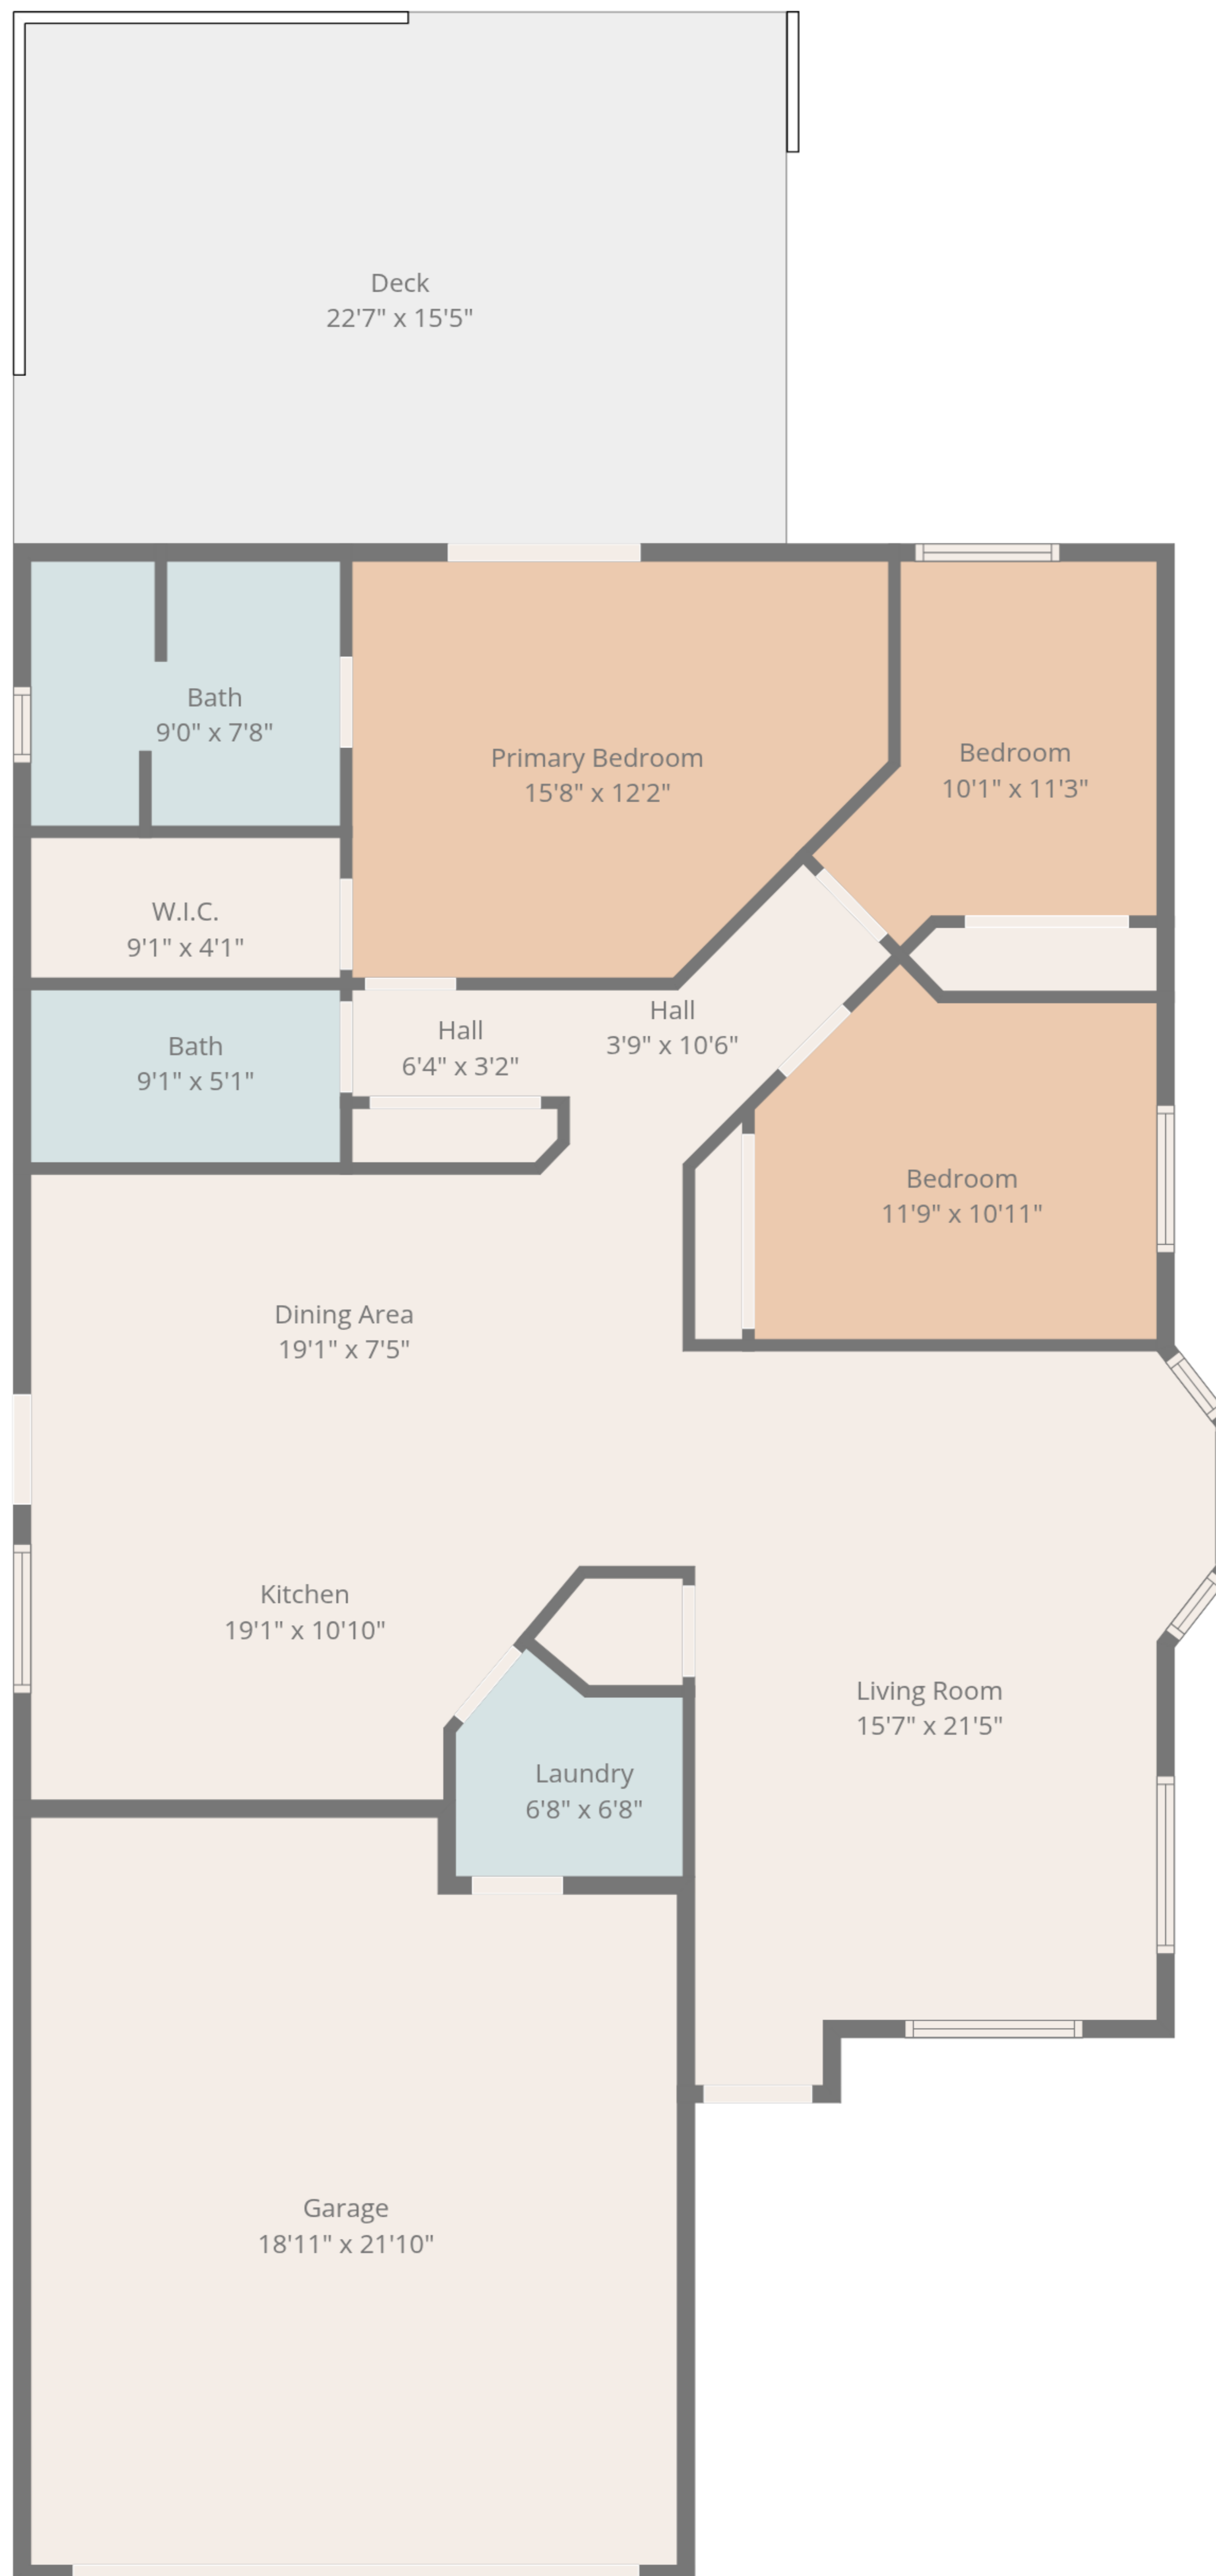

Total: 1311 sq. ft
 1st Floor: 1311 sq. ft
 Excluded Areas: Garage: 397 sq. Ft, Deck: 351 sq. Ft, Walls: 106 sq. ft

Total: 1311 sq. ft

1st Floor: 1311 sq. ft

Excluded Areas: Garage: 397 sq. Ft, Deck: 351 sq. Ft, Walls: 106 sq. ft