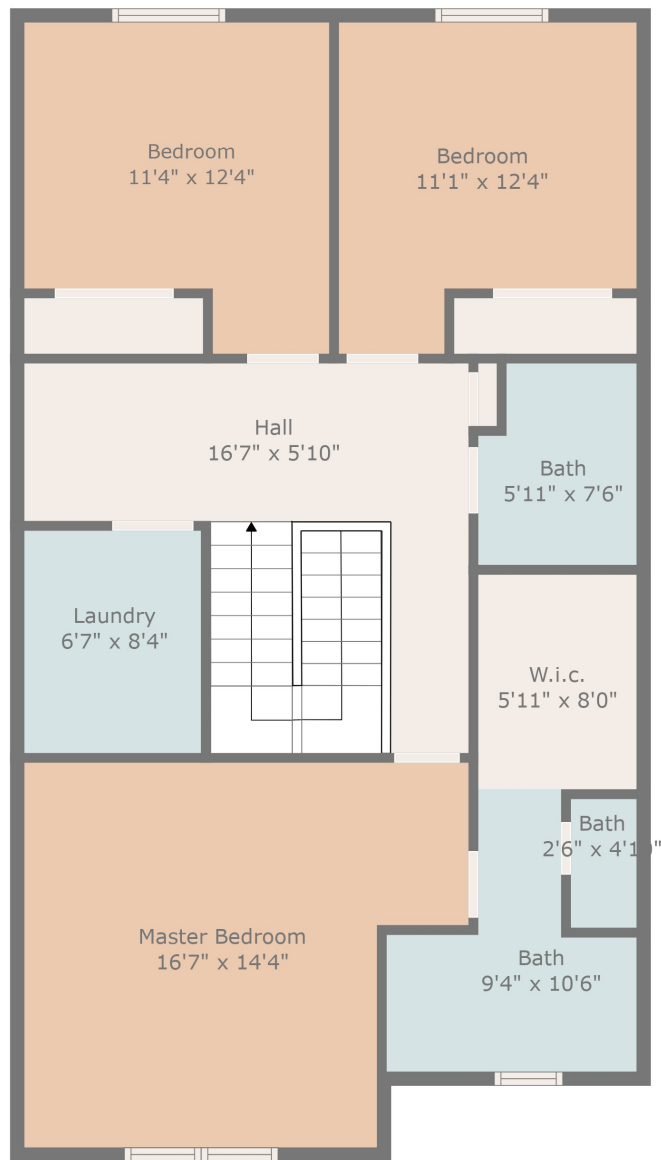

Floor 1

Floor 2

TOTAL: 1620 sq. ft
 FLOOR 1: 692 sq. ft, FLOOR 2: 928 sq. ft
 EXCLUDED AREAS: GARAGE: 355 sq. ft

Measurements Are Calculated By Cubicasa Technology. Deemed Highly Reliable But Not Guaranteed.

TOTAL: 1620 sq. ft
 FLOOR 1: 692 sq. ft, FLOOR 2: 928 sq. ft
 EXCLUDED AREAS: GARAGE: 355 sq. ft

Measurements Are Calculated By Cubicasa Technology. Deemed Highly Reliable But Not Guaranteed.

TOTAL: 1620 sq. ft
FLOOR 1: 692 sq. ft, FLOOR 2: 928 sq. ft
EXCLUDED AREAS: GARAGE: 355 sq. ft