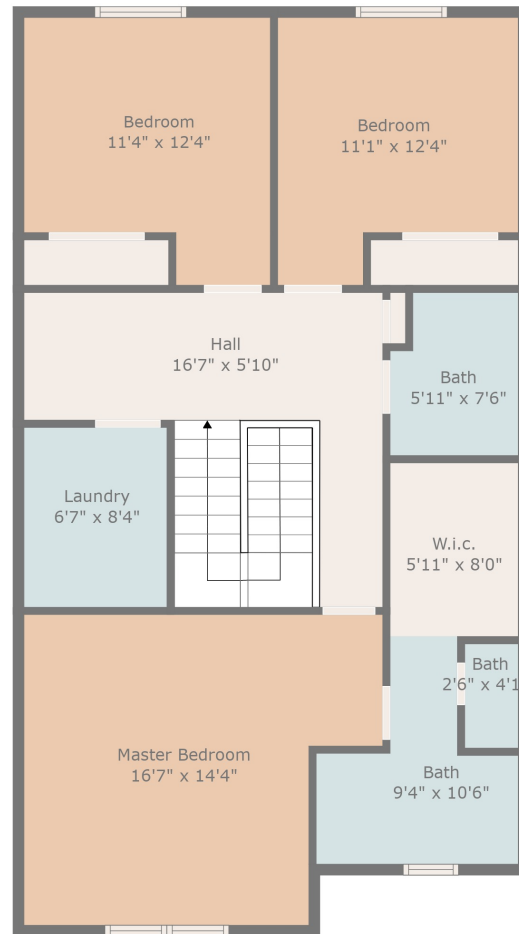

Floor 1

Floor 2

TOTAL: 1620 sq. ft
 FLOOR 1: 692 sq. ft, FLOOR 2: 928 sq. ft
 EXCLUDED AREAS: GARAGE: 355 sq. ft

Measurements Are Calculated By Cubicasa Technology. Deemed Highly Reliable But Not Guaranteed.

TOTAL: 1620 sq. ft
 FLOOR 1: 692 sq. ft, FLOOR 2: 928 sq. ft
 EXCLUDED AREAS: GARAGE: 355 sq. ft

Measurements Are Calculated By Cubicasa Technology. Deemed Highly Reliable But Not Guaranteed.

TOTAL: 1620 sq. ft
FLOOR 1: 692 sq. ft, FLOOR 2: 928 sq. ft
EXCLUDED AREAS: GARAGE: 355 sq. ft