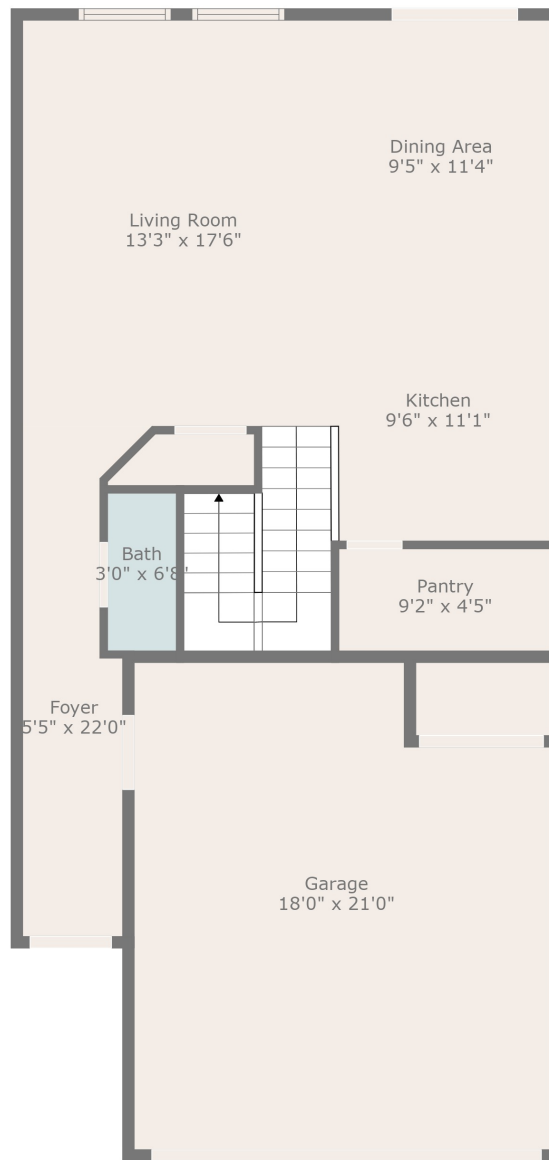

Floor 1

Floor 2

TOTAL: 1620 sq. ft
 FLOOR 1: 692 sq. ft, FLOOR 2: 928 sq. ft
 EXCLUDED AREAS: GARAGE: 355 sq. ft

Measurements Are Calculated By Cubicasa Technology. Deemed Highly Reliable But Not Guaranteed.

TOTAL: 1620 sq. ft
 FLOOR 1: 692 sq. ft, FLOOR 2: 928 sq. ft
 EXCLUDED AREAS: GARAGE: 355 sq. ft

Measurements Are Calculated By Cubicasa Technology. Deemed Highly Reliable But Not Guaranteed.

TOTAL: 1620 sq. ft
FLOOR 1: 692 sq. ft, FLOOR 2: 928 sq. ft
EXCLUDED AREAS: GARAGE: 355 sq. ft