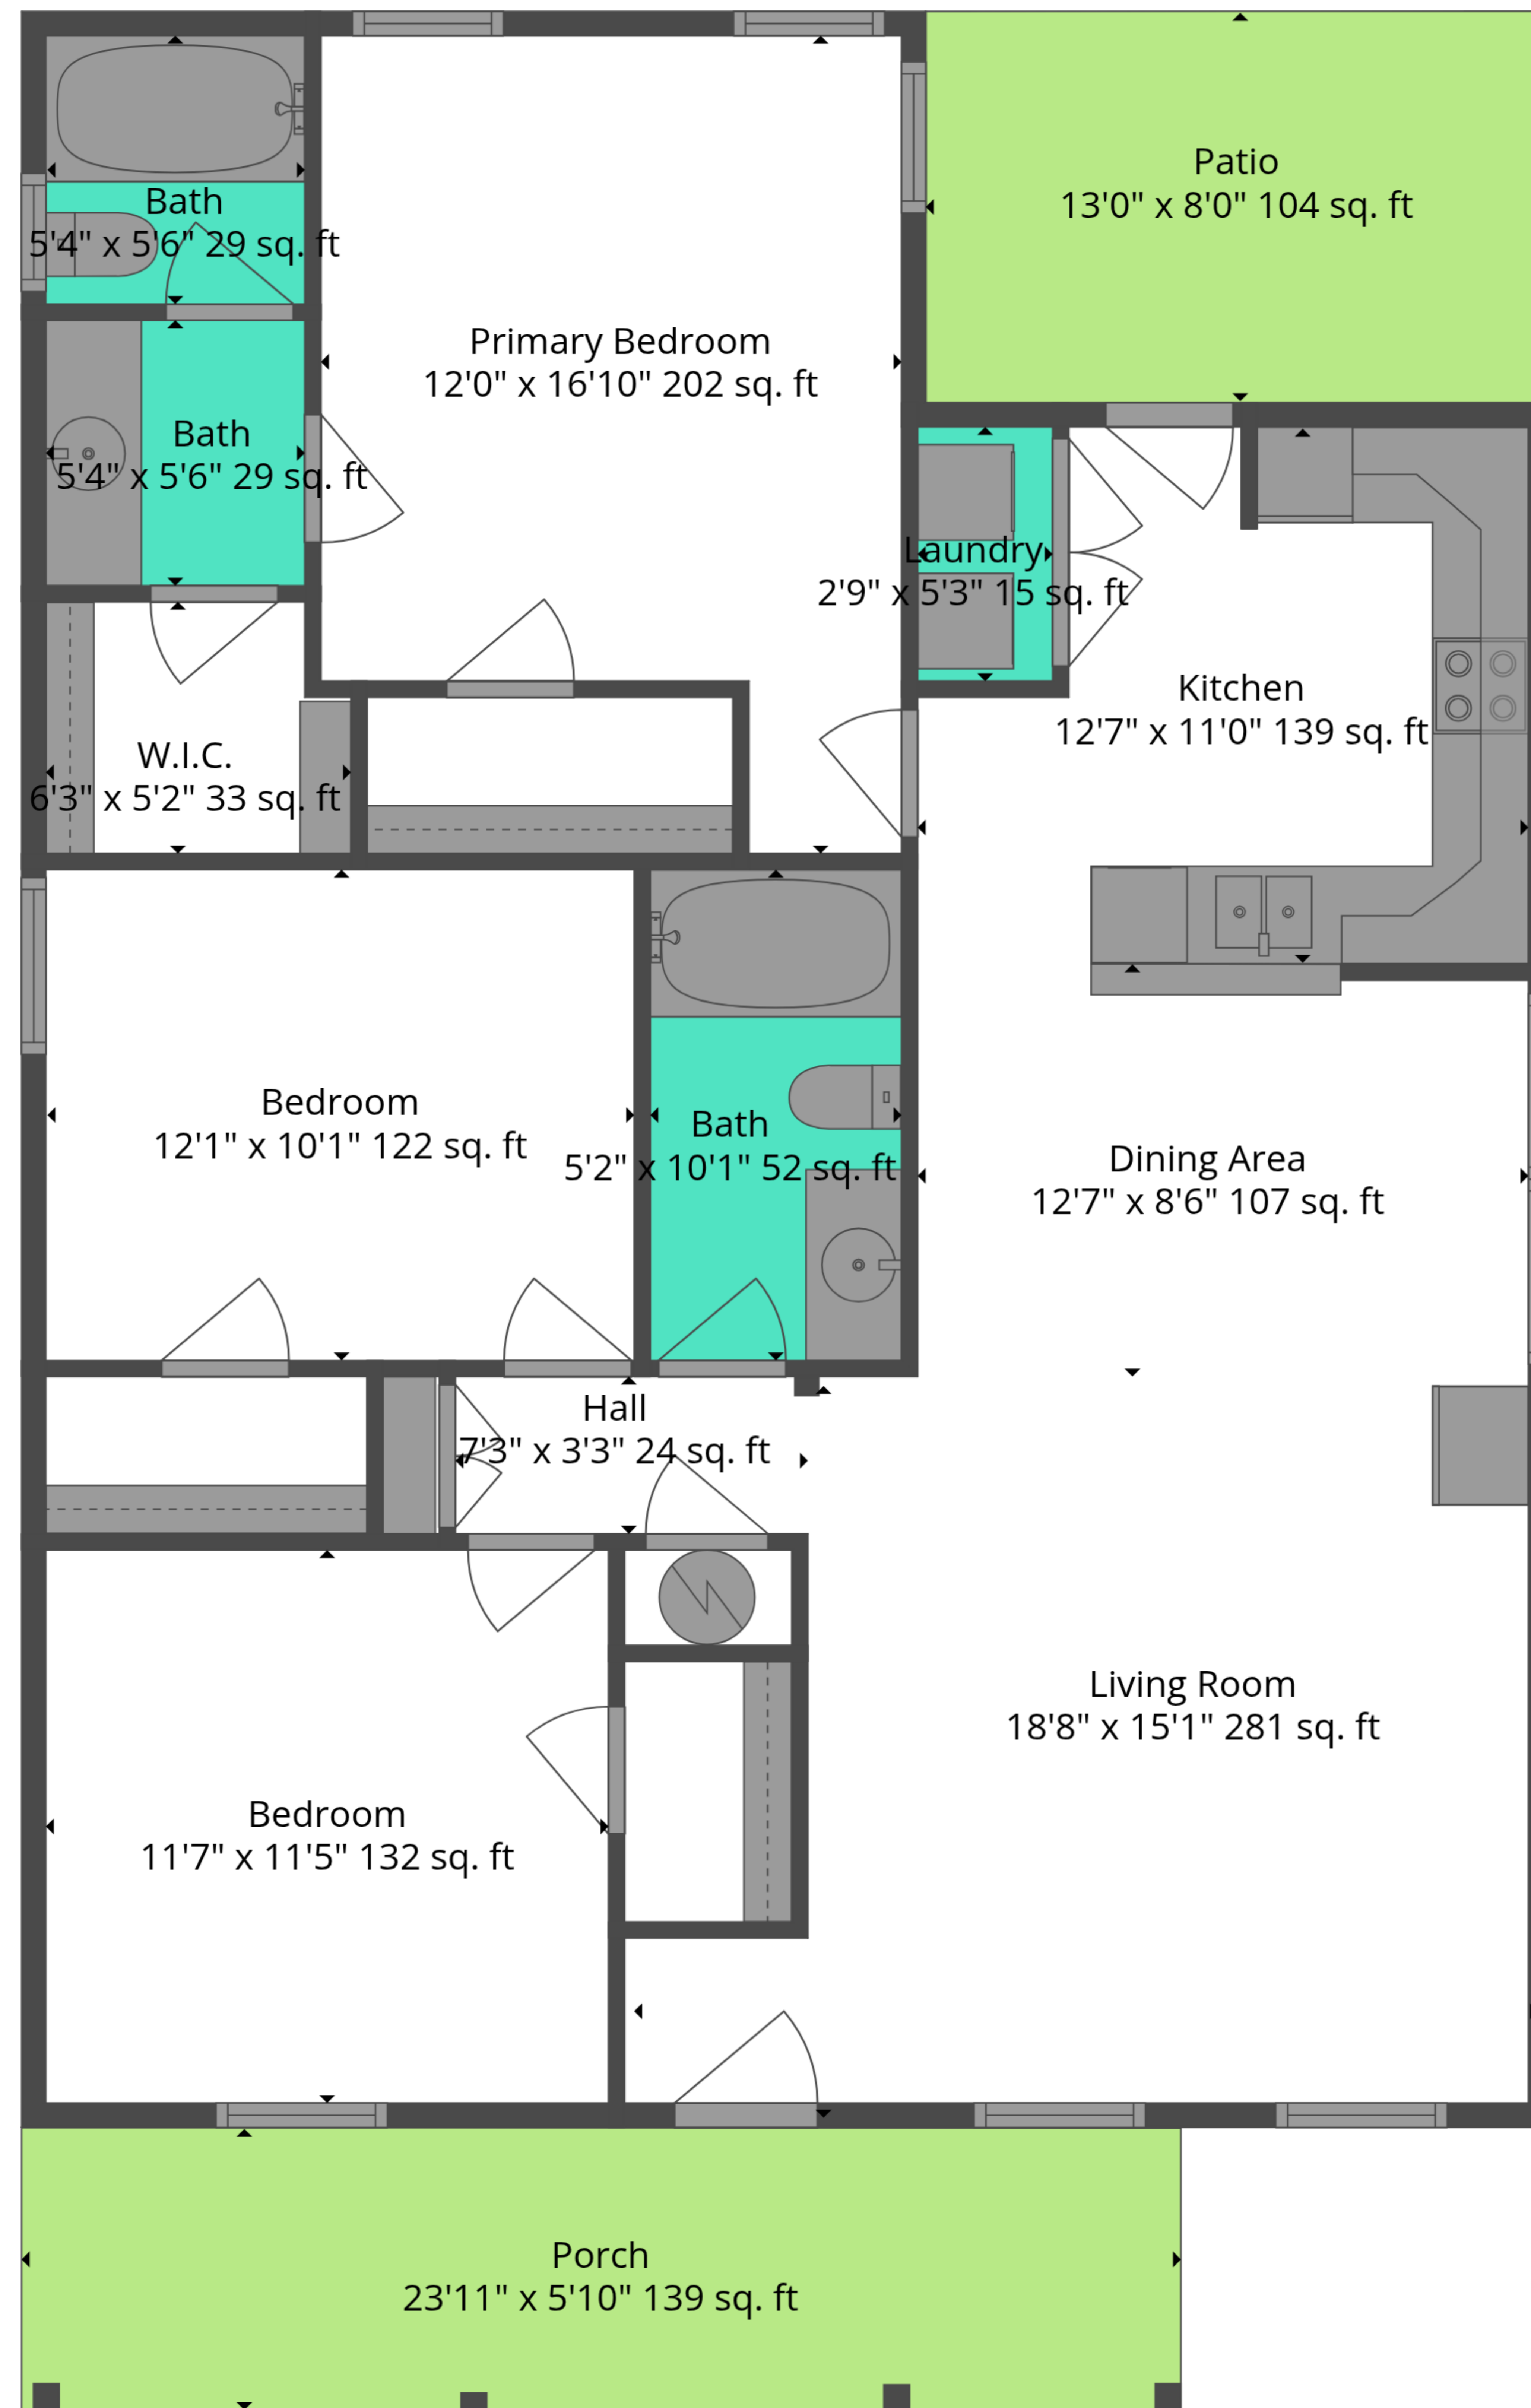

TOTAL: 1200 sq. ft

1st floor: 1200 sq. ft

EXCLUDED AREAS: PATIO: 105 sq. ft, PORCH: 139 sq. ft, WALLS: 73 sq. ft

Floor Plan Created By Cubicasa App. Measurements Deemed Highly Reliable But Not Guaranteed.