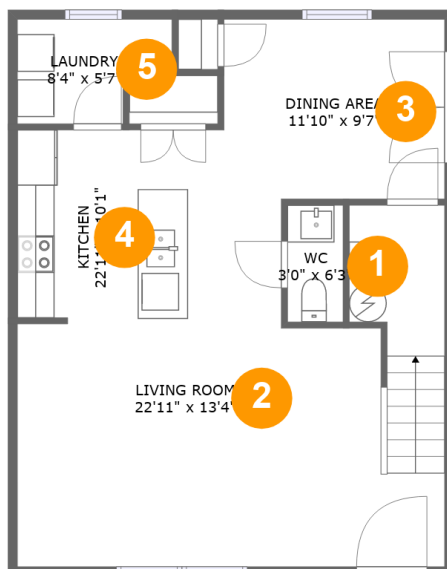

421 Joy Avenue, Trinity RV Park, Nashville, Davidson County, Tennessee, United States, 37207

Room dimensions

Floor 1

Total sqft: 719 Living area: 719

#		Dimensions	sqft	Counted as living area
1	WC	3'0" x 6'3"	19 sq. ft	Yes
2	Living Room	22'11" x 13'4"	333 sq. ft	Yes
3	Dining Area	11'10" x 9'7"	114 sq. ft	Yes
4	Kitchen	22'11" x 10'1"	132 sq. ft	Yes
5	Laundry	8'4" x 5'7"	39 sq. ft	Yes