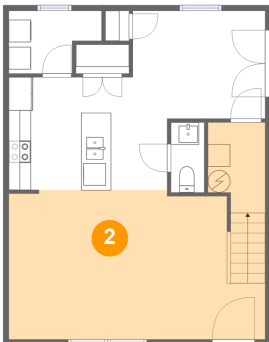

2 Floor 1 - Living Room

Dimensions: 22'11" x 13'4"
Area: 333 sq. ft
Counted as living area: Yes

Heated: Yes
Finished: Yes
Enclosed: Yes
Contiguous: Yes
Permitted: Yes
Wet space: No
Addition: No
Conversion: No