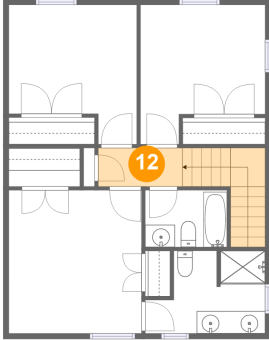

**421 Joy Avenue, Trinity RV Park, Nashville, Davidson
County, Tennessee, United States, 37207**

12 Floor 2 - Hall

Dimensions: 7'6" x 3'5"
Area: 68 sq. ft
Counted as living area: Yes

Heated: Yes
Finished: Yes
Enclosed: Yes
Contiguous: Yes
Permitted: Yes
Wet space: No
Addition: No
Conversion: No