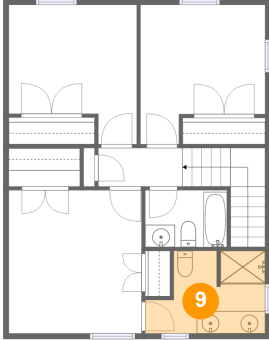

8 Floor 2 - W.I.C.

Dimensions: 6'4" x 3'5"
Area: 22 sq. ft
Counted as living area: Yes

Heated: Yes
Finished: Yes
Enclosed: Yes
Contiguous: Yes
Permitted: Yes
Wet space: No
Addition: No
Conversion: No

421 Joy Avenue, Trinity RV Park, Nashville, Davidson County, Tennessee, United States, 37207

9 Floor 2 - Bath

Dimensions: 10'9" x 7'5"
Area: 67 sq. ft
Counted as living area: Yes

Heated: Yes
Finished: Yes
Enclosed: Yes
Contiguous: Yes
Permitted: Yes
Wet space: Yes
Addition: No
Conversion: No

10 Floor 2 - Bath