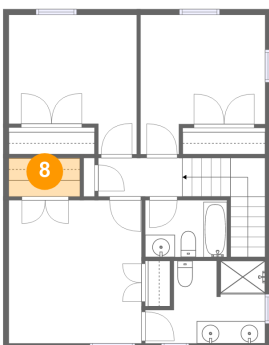

8 Floor 2 - W.I.C.

Dimensions: 6'4" x 3'5"
Area: 22 sq. ft
Counted as living area: Yes

Heated: Yes
Finished: Yes
Enclosed: Yes
Contiguous: Yes
Permitted: Yes
Wet space: No
Addition: No
Conversion: No