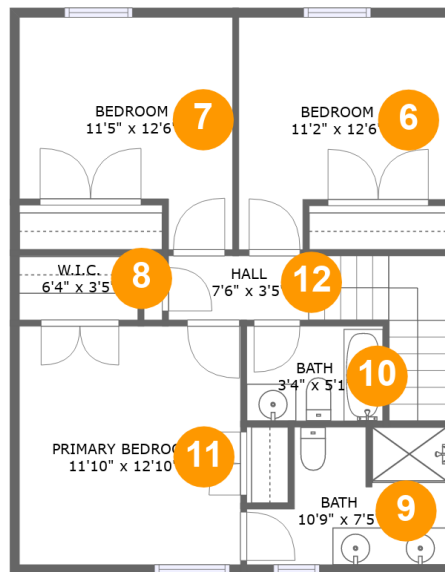

#		Dimensions	sqft	Counted as living area
1	WC	3'0" x 6'3"	19 sq. ft	Yes
2	Living Room	22'11" x 13'4"	333 sq. ft	Yes
3	Dining Area	11'10" x 9'7"	114 sq. ft	Yes
4	Kitchen	22'11" x 10'1"	132 sq. ft	Yes
5	Laundry	8'4" x 5'7"	39 sq. ft	Yes

421 Joy Avenue, Trinity RV Park, Nashville, Davidson County, Tennessee, United States, 37207

Room dimensions

Floor 2

Total sqft: 719 Living area: 719

#		Dimensions	sqft	Counted as living area
6	Bedroom	11'2" x 12'6"	118 sq. ft	Yes
7	Bedroom	11'5" x 12'6"	121 sq. ft	Yes
8	W.I.C.	6'4" x 3'5"	22 sq. ft	Yes
9	Bath	10'9" x 7'5"	67 sq. ft	Yes
10	Bath	3'4" x 5'1"	37 sq. ft	Yes
11	Primary Bedroom	11'10" x 12'10"	152 sq. ft	Yes
12	Hall	7'6" x 3'5"	68 sq. ft	Yes

8 Floor 2 - W.I.C.

Dimensions: 6'4" x 3'5"
Area: 22 sq. ft
Counted as living area: Yes

Heated: Yes
Finished: Yes
Enclosed: Yes
Contiguous: Yes
Permitted: Yes
Wet space: No
Addition: No
Conversion: No

421 Joy Avenue, Trinity RV Park, Nashville, Davidson County, Tennessee, United States, 37207

Dimensions: 11'10" x 12'10"
Area: 152 sq. ft
Counted as living area: Yes

Heated: Yes
Finished: Yes
Enclosed: Yes
Contiguous: Yes
Permitted: Yes
Wet space: No
Addition: No
Conversion: No

**421 Joy Avenue, Trinity RV Park, Nashville, Davidson
County, Tennessee, United States, 37207**