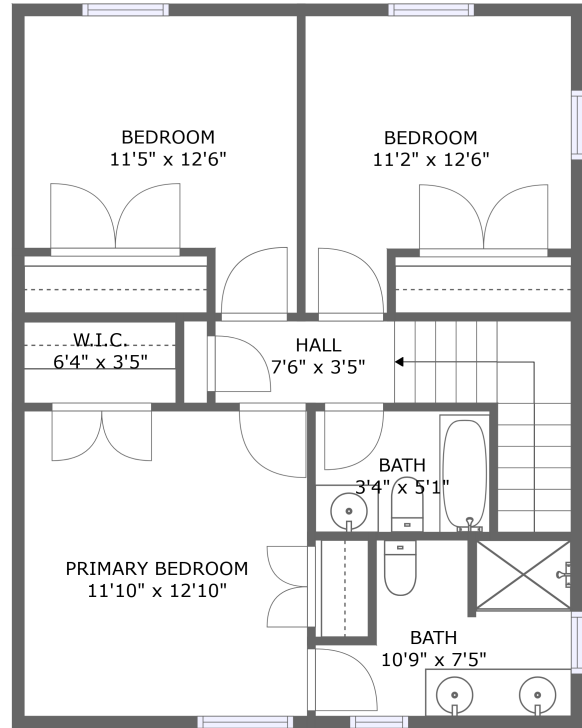

FLOOR 2

Property summary

0 Garages

3 Bedrooms

2 Bathrooms

1 Half baths

2 Floors

1,438 Gross living area sqft

1,438 Total sqft