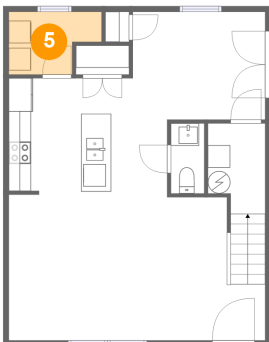

5 Floor 1 - Laundry

Dimensions: 8'4" x 5'7"
Area: 39 sq. ft
Counted as living area: Yes

Heated: Yes
Finished: Yes
Enclosed: Yes
Contiguous: Yes
Permitted: Yes
Wet space: No
Addition: No
Conversion: No