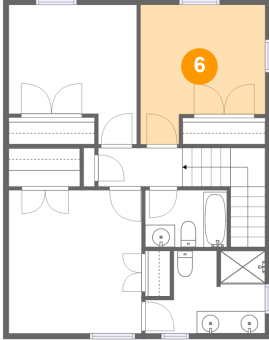

5 Floor 1 - Laundry

Dimensions: 8'4" x 5'7"
Area: 39 sq. ft
Counted as living area: Yes

Heated: Yes
Finished: Yes
Enclosed: Yes
Contiguous: Yes
Permitted: Yes
Wet space: No
Addition: No
Conversion: No

421 Joy Avenue, Trinity RV Park, Nashville, Davidson County, Tennessee, United States, 37207

6 Floor 2 - Bedroom

Dimensions: 11'2" x 12'6"
Area: 118 sq. ft
Counted as living area: Yes

Heated: Yes
Finished: Yes
Enclosed: Yes
Contiguous: Yes
Permitted: Yes
Wet space: No
Addition: No
Conversion: No