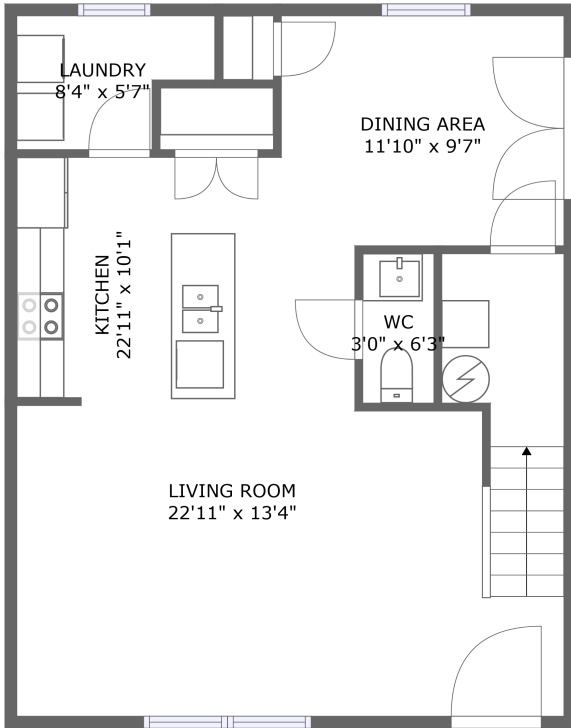

421 Joy Avenue, Trinity RV Park, Nashville, Davidson County, Tennessee, United States, 37207

FLOOR 1