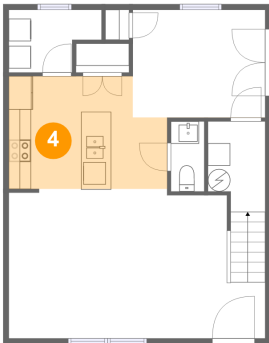

2 Floor 1 - Living Room

Dimensions: 22'11" x 13'4"
Area: 333 sq. ft
Counted as living area: Yes

Heated: Yes
Finished: Yes
Enclosed: Yes
Contiguous: Yes
Permitted: Yes
Wet space: No
Addition: No
Conversion: No

421 Joy Avenue, Trinity RV Park, Nashville, Davidson
County, Tennessee, United States, 37207

3 Floor 1 - Dining Area

Dimensions: 11'10" x 9'7"
Area: 114 sq. ft
Counted as living area: Yes

Heated: Yes
Finished: Yes
Enclosed: Yes
Contiguous: Yes
Permitted: Yes
Wet space: No
Addition: No
Conversion: No

4 Floor 1 - Kitchen

Dimensions: 22'11" x 10'1"
Area: 132 sq. ft
Counted as living area: Yes

Heated: Yes
Finished: Yes
Enclosed: Yes
Contiguous: Yes
Permitted: Yes
Wet space: No
Addition: No
Conversion: No