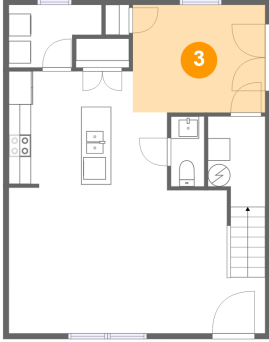

2 Floor 1 - Living Room

Dimensions: 22'11" x 13'4"
Area: 333 sq. ft
Counted as living area: Yes

Heated: Yes
Finished: Yes
Enclosed: Yes
Contiguous: Yes
Permitted: Yes
Wet space: No
Addition: No
Conversion: No

421 Joy Avenue, Trinity RV Park, Nashville, Davidson
County, Tennessee, United States, 37207

3 Floor 1 - Dining Area

Dimensions: 11'10" x 9'7"
Area: 114 sq. ft
Counted as living area: Yes

Heated: Yes
Finished: Yes
Enclosed: Yes
Contiguous: Yes
Permitted: Yes
Wet space: No
Addition: No
Conversion: No