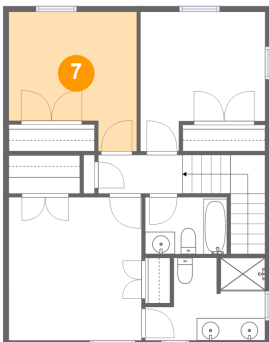

7 Floor 2 - Bedroom

Dimensions: 11'5" x 12'6"
Area: 121 sq. ft
Counted as living area: Yes

Heated: Yes
Finished: Yes
Enclosed: Yes
Contiguous: Yes
Permitted: Yes
Wet space: No
Addition: No
Conversion: No