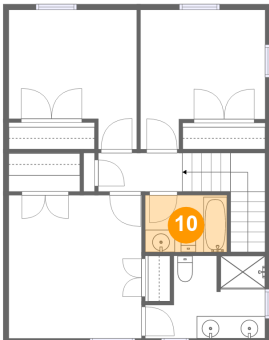

8 Floor 2 - W.I.C.

Dimensions: 6'4" x 3'5"
Area: 22 sq. ft
Counted as living area: Yes

Heated: Yes
Finished: Yes
Enclosed: Yes
Contiguous: Yes
Permitted: Yes
Wet space: No
Addition: No
Conversion: No

421 Joy Avenue, Trinity RV Park, Nashville, Davidson County, Tennessee, United States, 37207

9 Floor 2 - Bath

Dimensions: 10'9" x 7'5"
Area: 67 sq. ft
Counted as living area: Yes

Heated: Yes
Finished: Yes
Enclosed: Yes
Contiguous: Yes
Permitted: Yes
Wet space: Yes
Addition: No
Conversion: No

10 Floor 2 - Bath