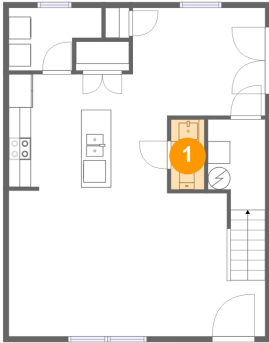

421 Joy Avenue, Trinity RV Park, Nashville, Davidson County, Tennessee, United States, 37207

1 Floor 1 - WC

Dimensions: 3'0" x 6'3"
Area: 19 sq. ft
Counted as living area: Yes

Heated: Yes
Finished: Yes
Enclosed: Yes
Contiguous: Yes
Permitted: Yes
Wet space: Yes
Addition: No
Conversion: No