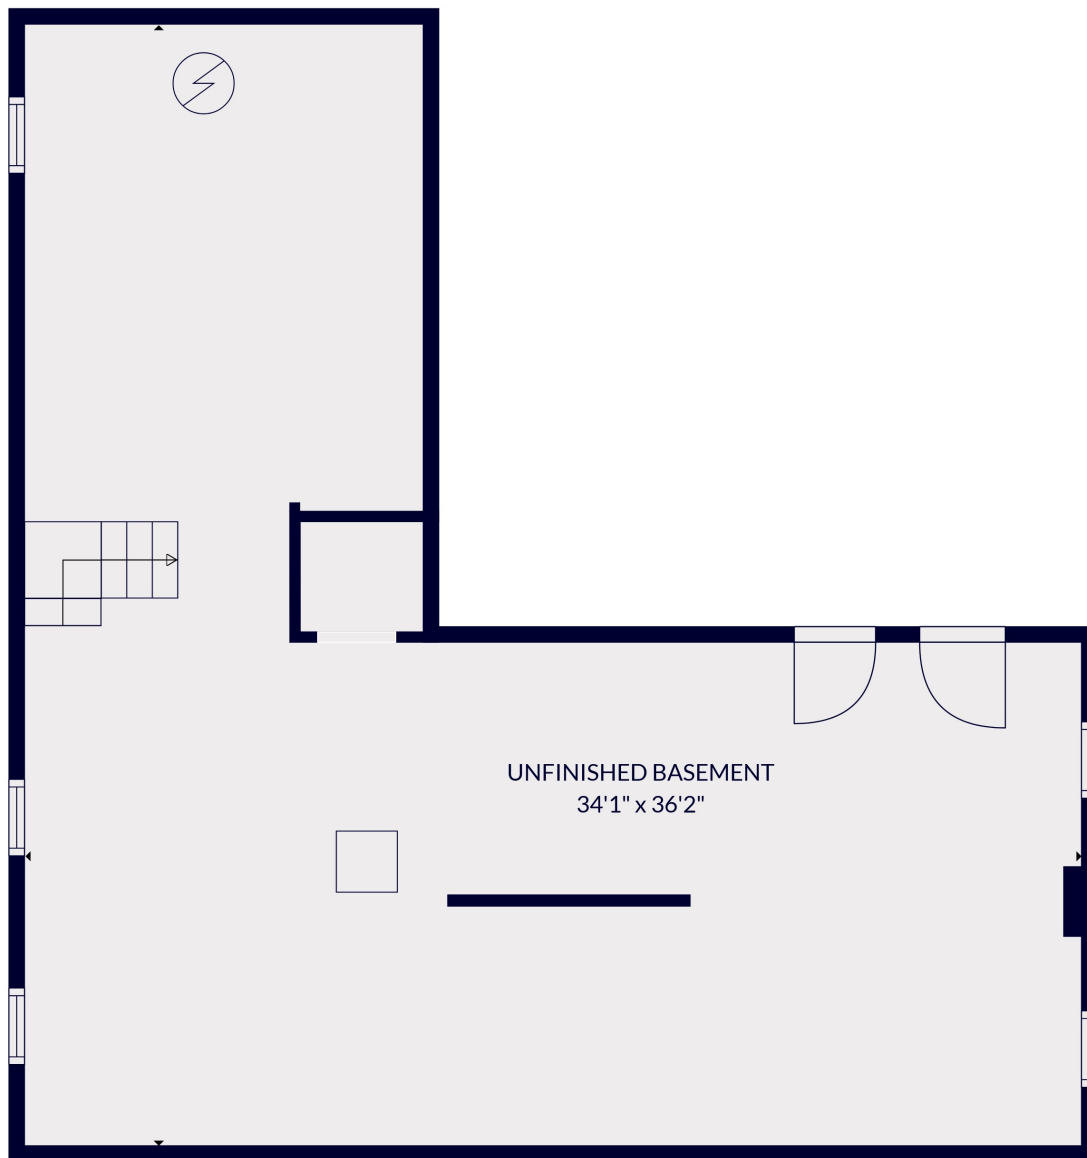

FLOOR 1

FLOOR 2

FLOOR 3

FLOOR 4

Total scanned area: 6017 sq. ft

MEASUREMENTS ARE CALCULATED BY CUBICASA TECHNOLOGY. DEEMED HIGHLY RELIABLE BUT NOT GUARANTEED.

Total scanned area: 6017 sq. ft

MEASUREMENTS ARE CALCULATED BY CUBICASA TECHNOLOGY. DEEMED HIGHLY RELIABLE BUT NOT GUARANTEED.

Total scanned area: 6017 sq. ft

MEASUREMENTS ARE CALCULATED BY CUBICASA TECHNOLOGY. DEEMED HIGHLY RELIABLE BUT NOT GUARANTEED.

Total scanned area: 6017 sq. ft

MEASUREMENTS ARE CALCULATED BY CUBICASA TECHNOLOGY. DEEMED HIGHLY RELIABLE BUT NOT GUARANTEED.

Total scanned area: 6017 sq. ft

MEASUREMENTS ARE CALCULATED BY CUBICASA TECHNOLOGY. DEEMED HIGHLY RELIABLE BUT NOT GUARANTEED.