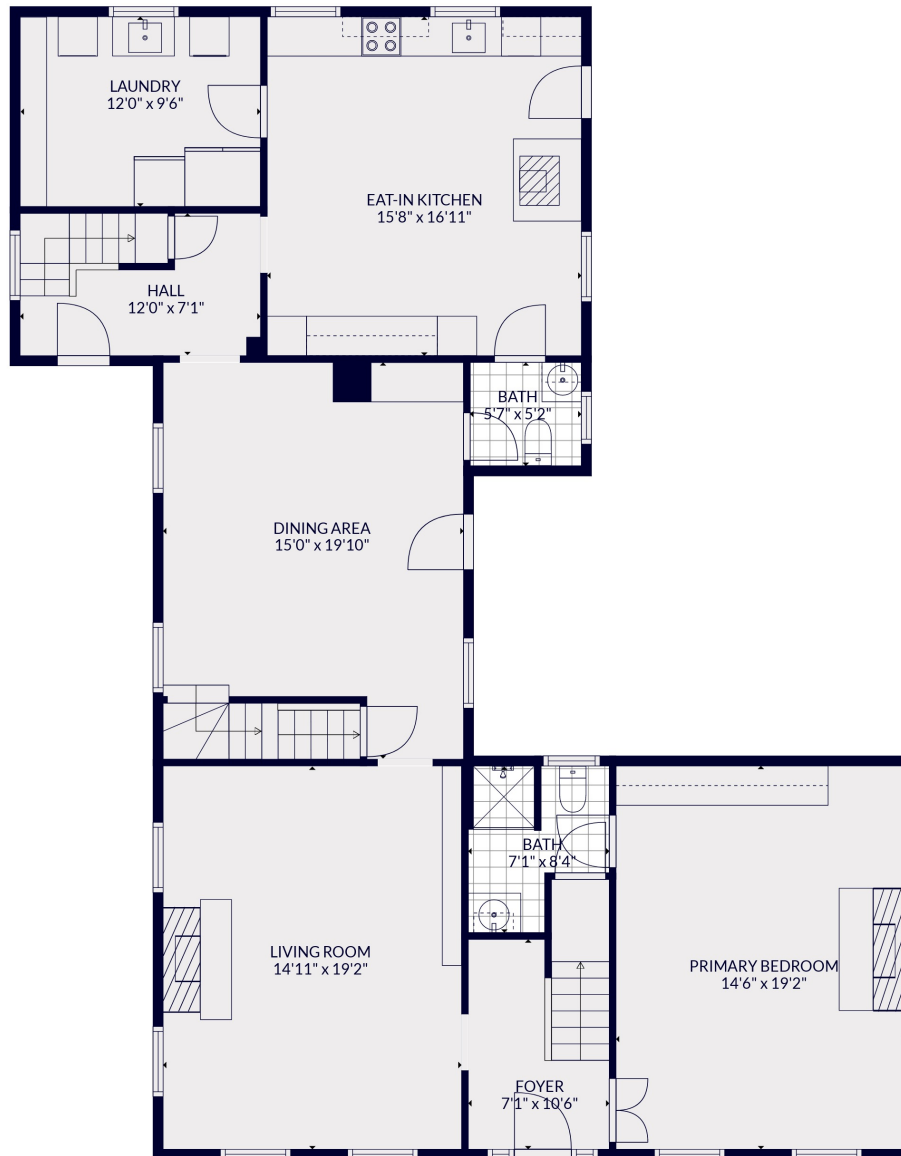

FLOOR 1

FLOOR 2

FLOOR 3

FLOOR 4

Total scanned area: 6017 sq. ft

MEASUREMENTS ARE CALCULATED BY CUBICASA TECHNOLOGY. DEEMED HIGHLY RELIABLE BUT NOT GUARANTEED.

Total scanned area: 6017 sq. ft

MEASUREMENTS ARE CALCULATED BY CUBICASA TECHNOLOGY. DEEMED HIGHLY RELIABLE BUT NOT GUARANTEED.

Total scanned area: 6017 sq. ft

MEASUREMENTS ARE CALCULATED BY CUBICASA TECHNOLOGY. DEEMED HIGHLY RELIABLE BUT NOT GUARANTEED.

Total scanned area: 6017 sq. ft

MEASUREMENTS ARE CALCULATED BY CUBICASA TECHNOLOGY. DEEMED HIGHLY RELIABLE BUT NOT GUARANTEED.

Total scanned area: 6017 sq. ft

MEASUREMENTS ARE CALCULATED BY CUBICASA TECHNOLOGY. DEEMED HIGHLY RELIABLE BUT NOT GUARANTEED.