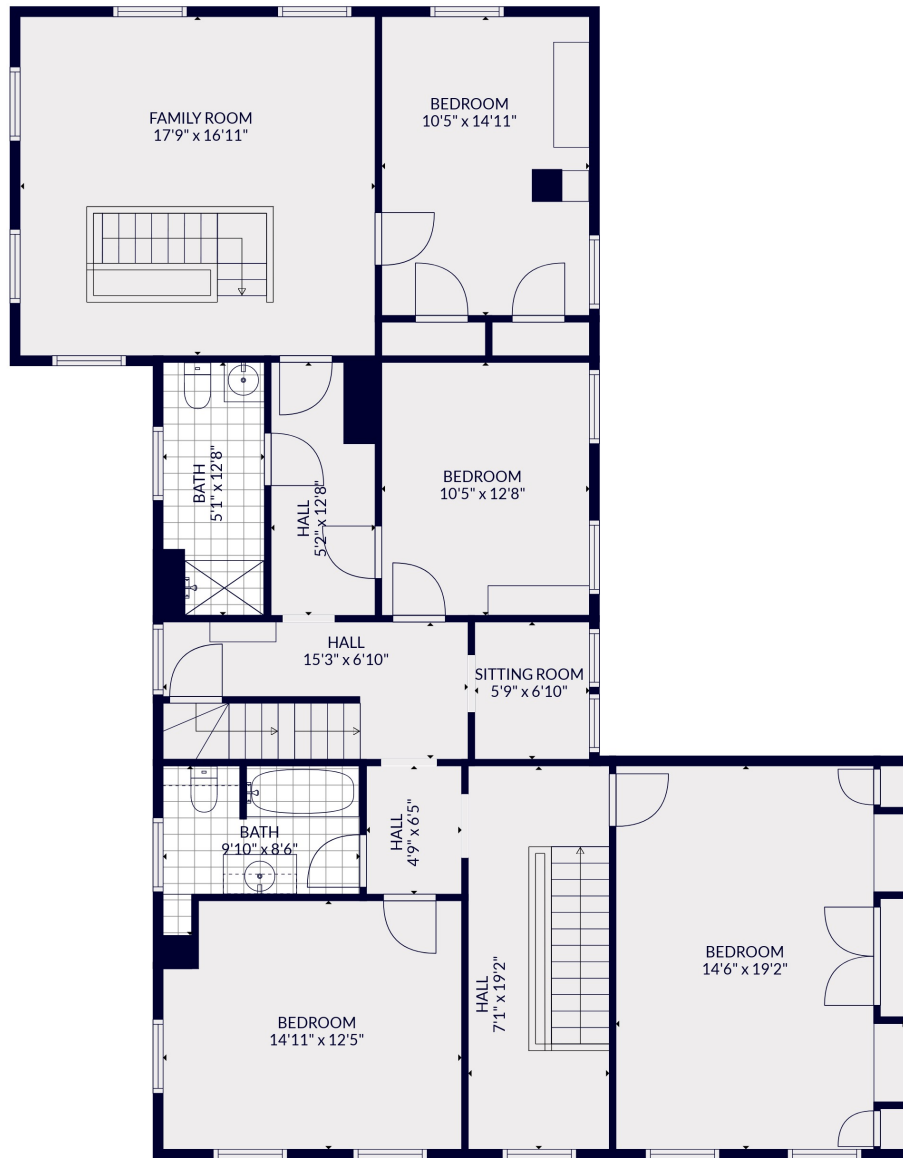

FLOOR 1

FLOOR 2

FLOOR 3

FLOOR 4

Total scanned area: 6017 sq. ft

MEASUREMENTS ARE CALCULATED BY CUBICASA TECHNOLOGY. DEEMED HIGHLY RELIABLE BUT NOT GUARANTEED.

Total scanned area: 6017 sq. ft

MEASUREMENTS ARE CALCULATED BY CUBICASA TECHNOLOGY. DEEMED HIGHLY RELIABLE BUT NOT GUARANTEED.

Total scanned area: 6017 sq. ft

MEASUREMENTS ARE CALCULATED BY CUBICASA TECHNOLOGY. DEEMED HIGHLY RELIABLE BUT NOT GUARANTEED.

Total scanned area: 6017 sq. ft

MEASUREMENTS ARE CALCULATED BY CUBICASA TECHNOLOGY. DEEMED HIGHLY RELIABLE BUT NOT GUARANTEED.

Total scanned area: 6017 sq. ft

MEASUREMENTS ARE CALCULATED BY CUBICASA TECHNOLOGY. DEEMED HIGHLY RELIABLE BUT NOT GUARANTEED.