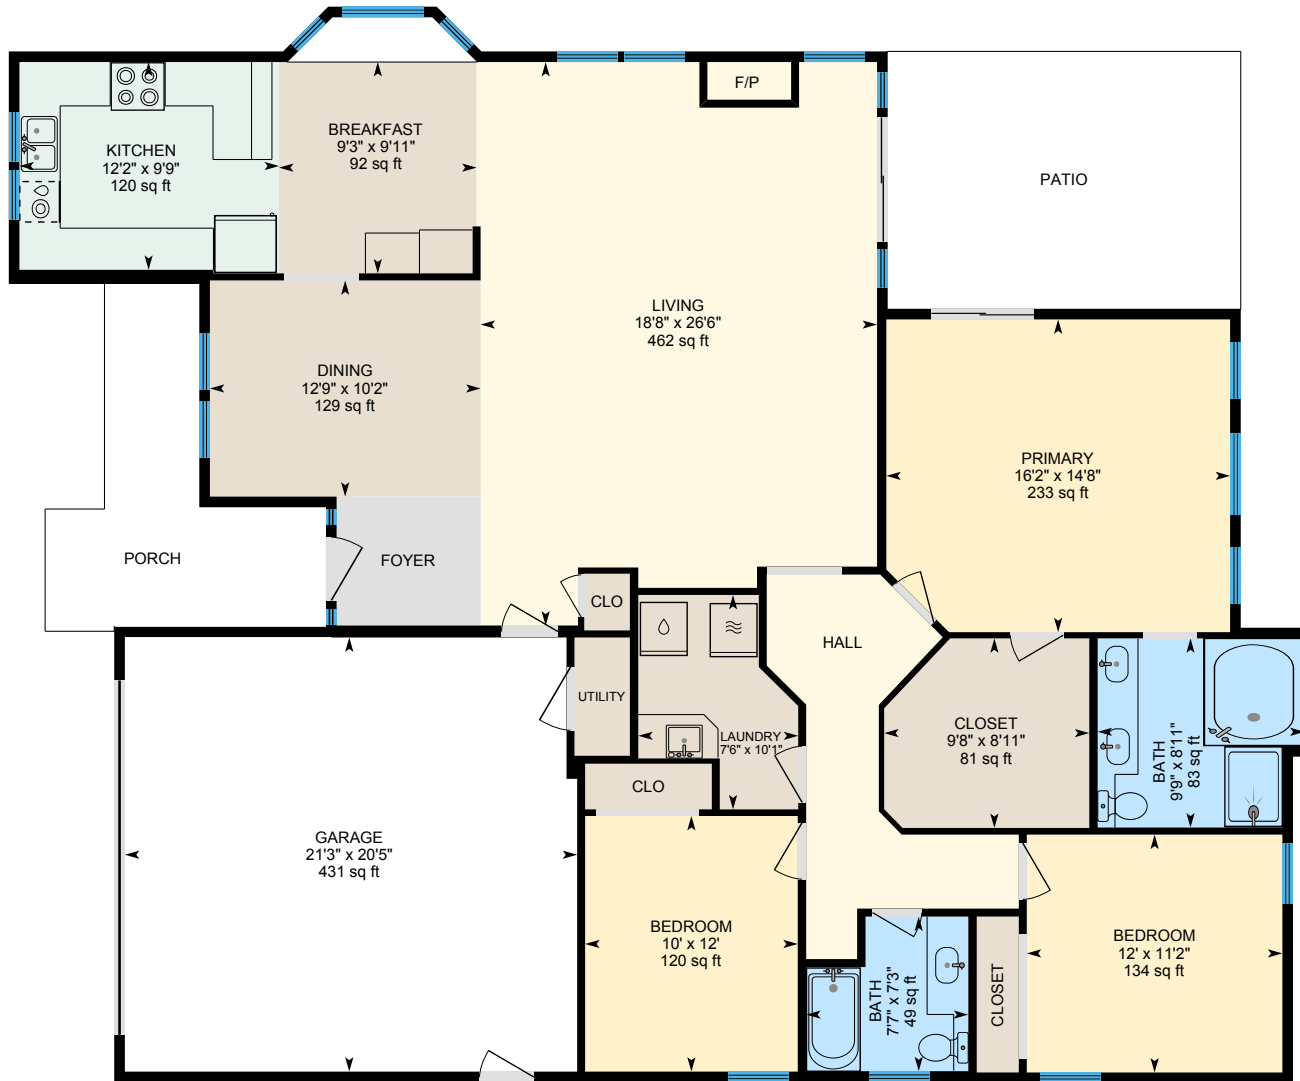

2220 Lantern Dr, Modesto, CA

Main Floor Finished Area 1924.45 sq ft
Unfinished Area 457.34 sq ft

PREPARED: 2024/12/10

White regions are excluded from total floor area in iGUIDE floor plans. All room dimensions and floor areas must be considered approximate and are subject to independent verification.