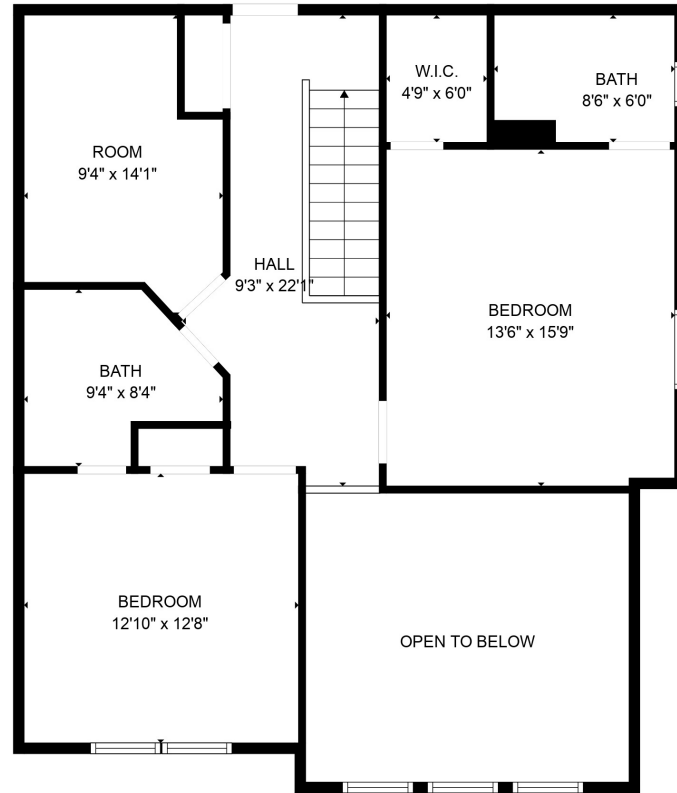

FLOOR 1

FLOOR 2

Total scanned area: 2103 sq. ft

SIZES AND DIMENSIONS ARE APPROXIMATE. ACTUAL MAY VARY.

Total scanned area: 2103 sq. ft

SIZES AND DIMENSIONS ARE APPROXIMATE. ACTUAL MAY VARY.

Total scanned area: 2103 sq. ft

SIZES AND DIMENSIONS ARE APPROXIMATE. ACTUAL MAY VARY.