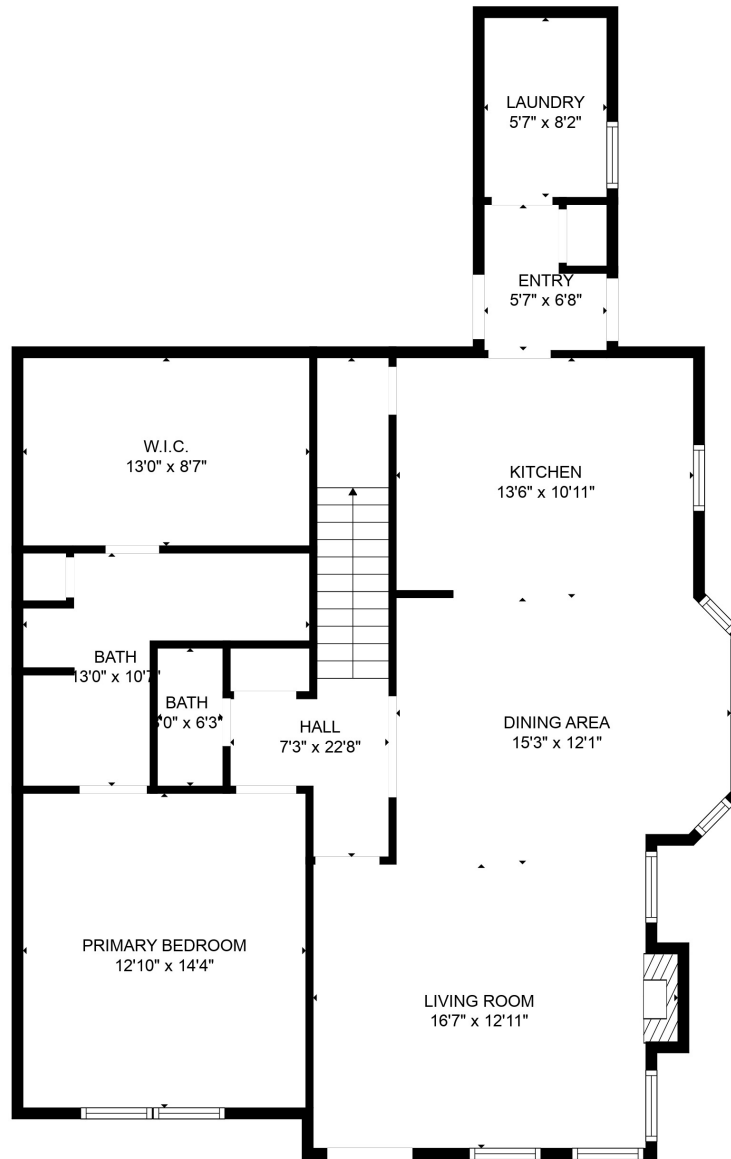

FLOOR 1

FLOOR 2

Total scanned area: 2103 sq. ft

SIZES AND DIMENSIONS ARE APPROXIMATE. ACTUAL MAY VARY.

Total scanned area: 2103 sq. ft

SIZES AND DIMENSIONS ARE APPROXIMATE. ACTUAL MAY VARY.

Total scanned area: 2103 sq. ft

SIZES AND DIMENSIONS ARE APPROXIMATE. ACTUAL MAY VARY.