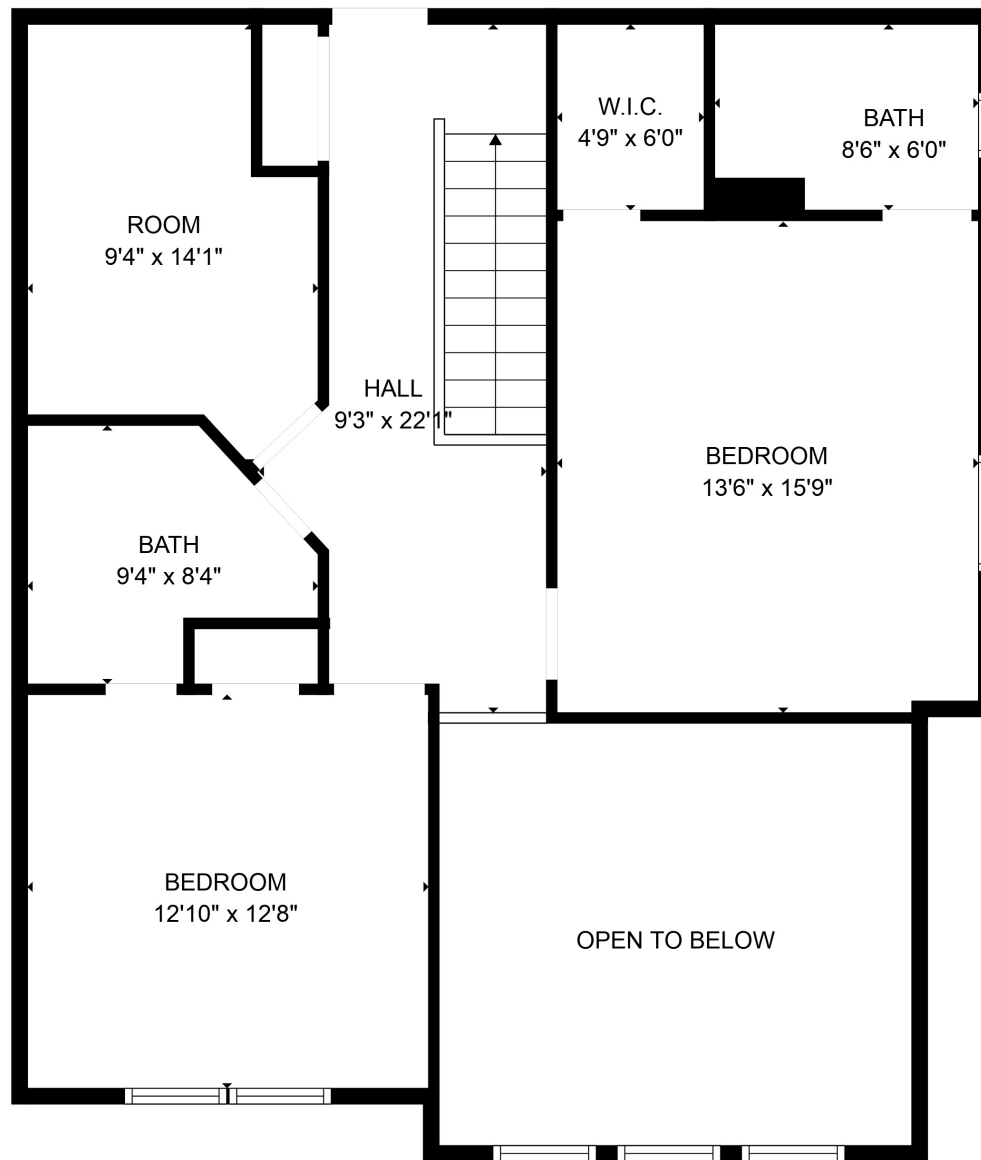

FLOOR 1

FLOOR 2

Total scanned area: 2103 sq. ft

SIZES AND DIMENSIONS ARE APPROXIMATE. ACTUAL MAY VARY.

Total scanned area: 2103 sq. ft

SIZES AND DIMENSIONS ARE APPROXIMATE. ACTUAL MAY VARY.

Total scanned area: 2103 sq. ft

SIZES AND DIMENSIONS ARE APPROXIMATE. ACTUAL MAY VARY.