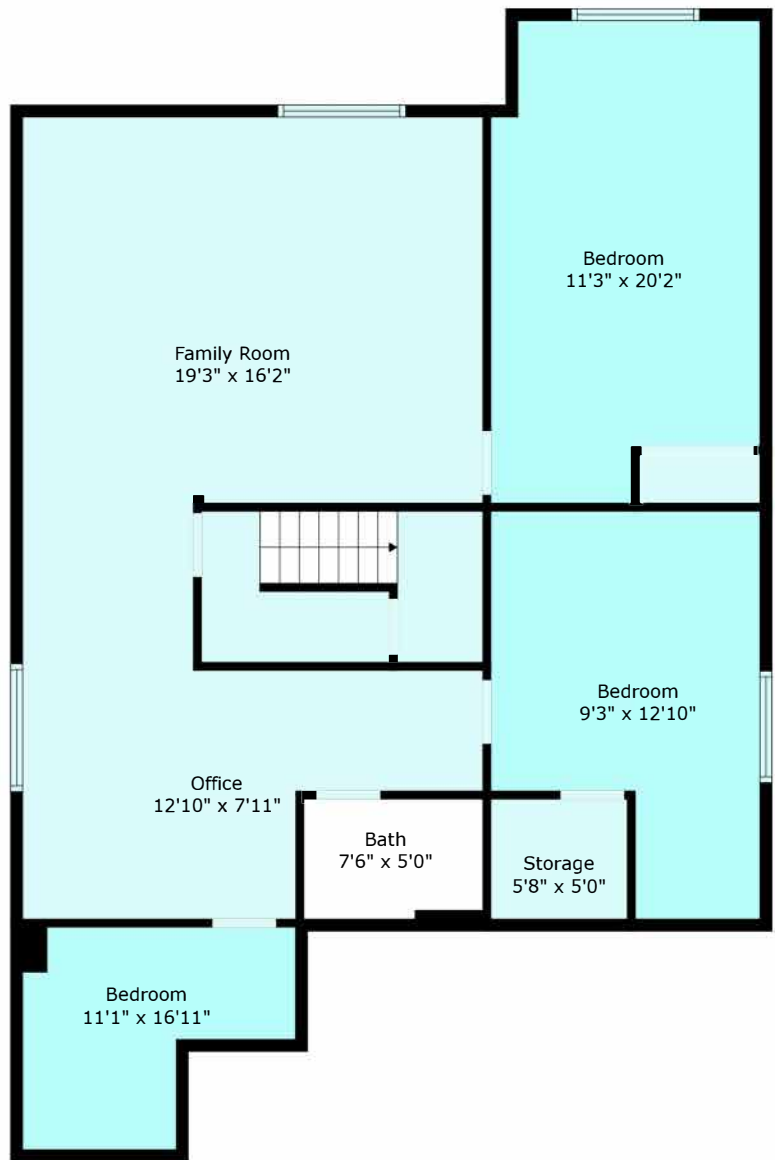

Floor 1

Floor 2

**Estimated Areas**  
**MAIN 1362 sq. ft**  
**BELOW MAIN 1240 sq ft**  
**TOTAL 2602 sq. ft**

Sizes And Dimensions Are Approximate. Actual May Vary. E&o Insured.

**Estimated Areas**

MAIN 1362 sq. ft

BELOW MAIN 1240 sq. ft

**Total 2602 sq. ft**

Sizes And Dimensions Are Approximate. Actual May Vary. E&o Insured.

**Estimated Areas**  
**MAIN 1362 sq. ft**  
**BELOW MAIN 1240 sq. ft**  
**Total 2602 sq. ft**

Sizes And Dimensions Are Approximate. Actual May Vary. E&o Insured.