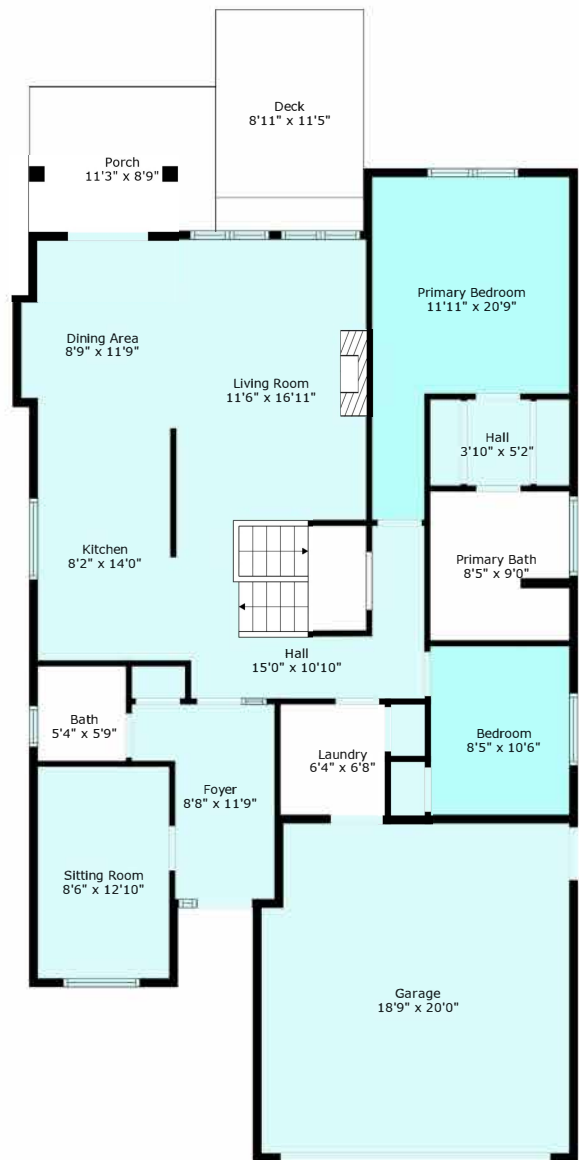

Floor 1

Floor 2

**Estimated Areas**  
**MAIN 1362 sq. ft**  
**BELOW MAIN 1240 sq ft**  
**TOTAL 2602 sq. ft**

Sizes And Dimensions Are Approximate. Actual May Vary. E&o Insured.

**Estimated Areas**

MAIN 1362 sq. ft

BELOW MAIN 1240 sq. ft

**Total 2602 sq. ft**

Sizes And Dimensions Are Approximate. Actual May Vary. E&o Insured.

**Estimated Areas**  
**MAIN 1362 sq. ft**  
**BELOW MAIN 1240 sq. ft**  
**Total 2602 sq. ft**

Sizes And Dimensions Are Approximate. Actual May Vary. E&o Insured.