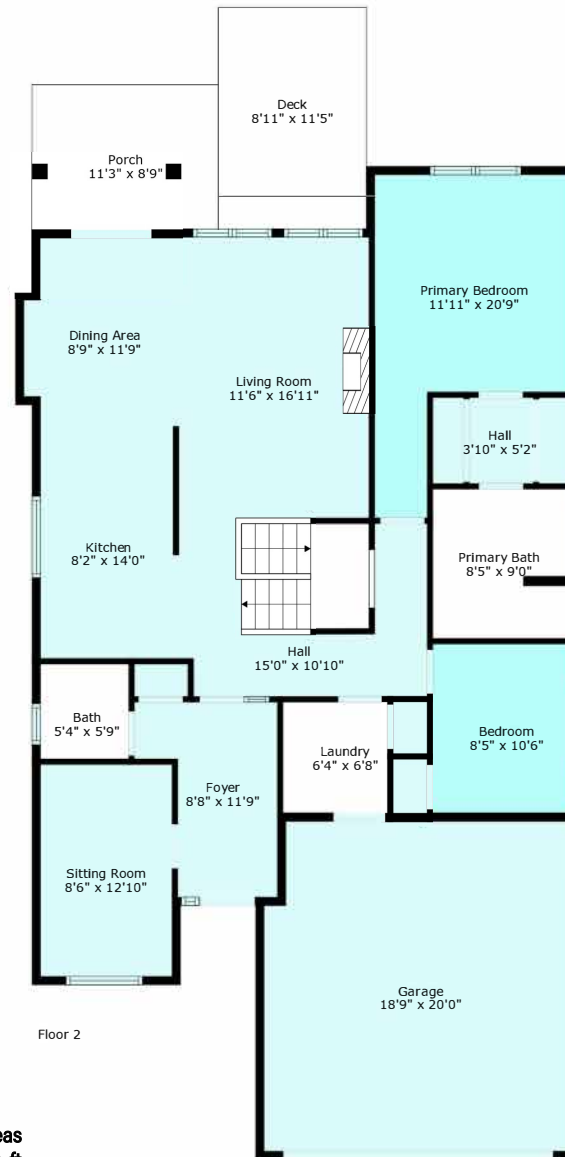

Floor 1

Floor 2

**Estimated Areas**  
**MAIN 1362 sq. ft**  
**BELOW MAIN 1240 sq ft**  
**TOTAL 2602 sq. ft**

Sizes And Dimensions Are Approximate. Actual May Vary. E&o Insured.

**Estimated Areas**

MAIN 1362 sq. ft

BELOW MAIN 1240 sq. ft

**Total 2602 sq. ft**

Sizes And Dimensions Are Approximate. Actual May Vary. E&o Insured.

**Estimated Areas**  
**MAIN 1362 sq. ft**  
**BELOW MAIN 1240 sq. ft**  
**Total 2602 sq. ft**

Sizes And Dimensions Are Approximate. Actual May Vary. E&o Insured.