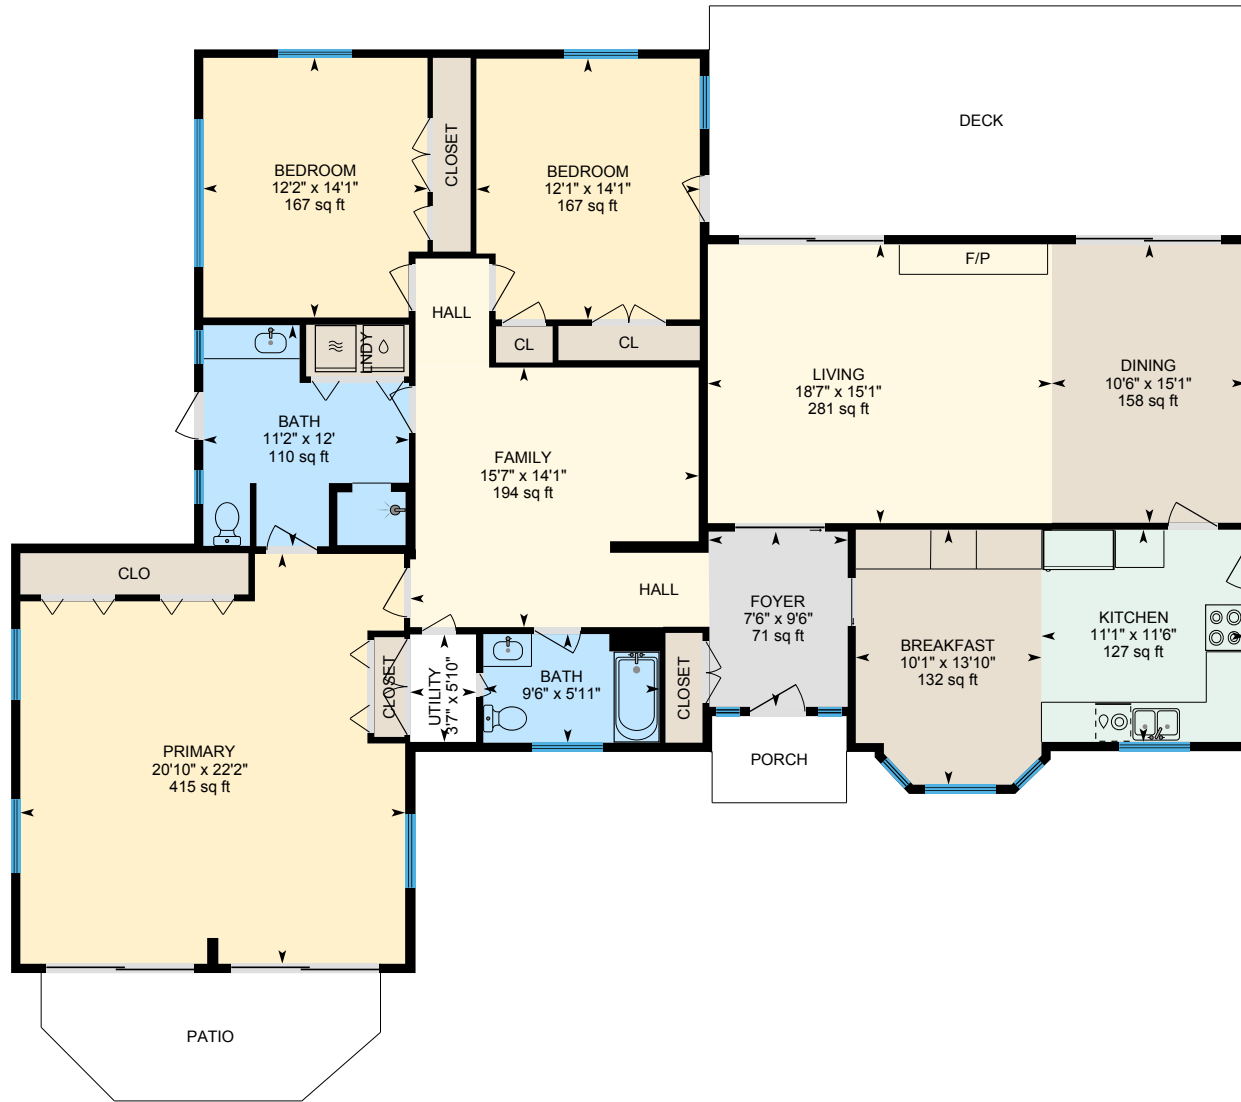

# 8813 Velma Ln, Tracy, CA

Main Floor Finished Area 2236.77 sq ft  
Unfinished Area 22.76 sq ft

PREPARED: 2024/12/07