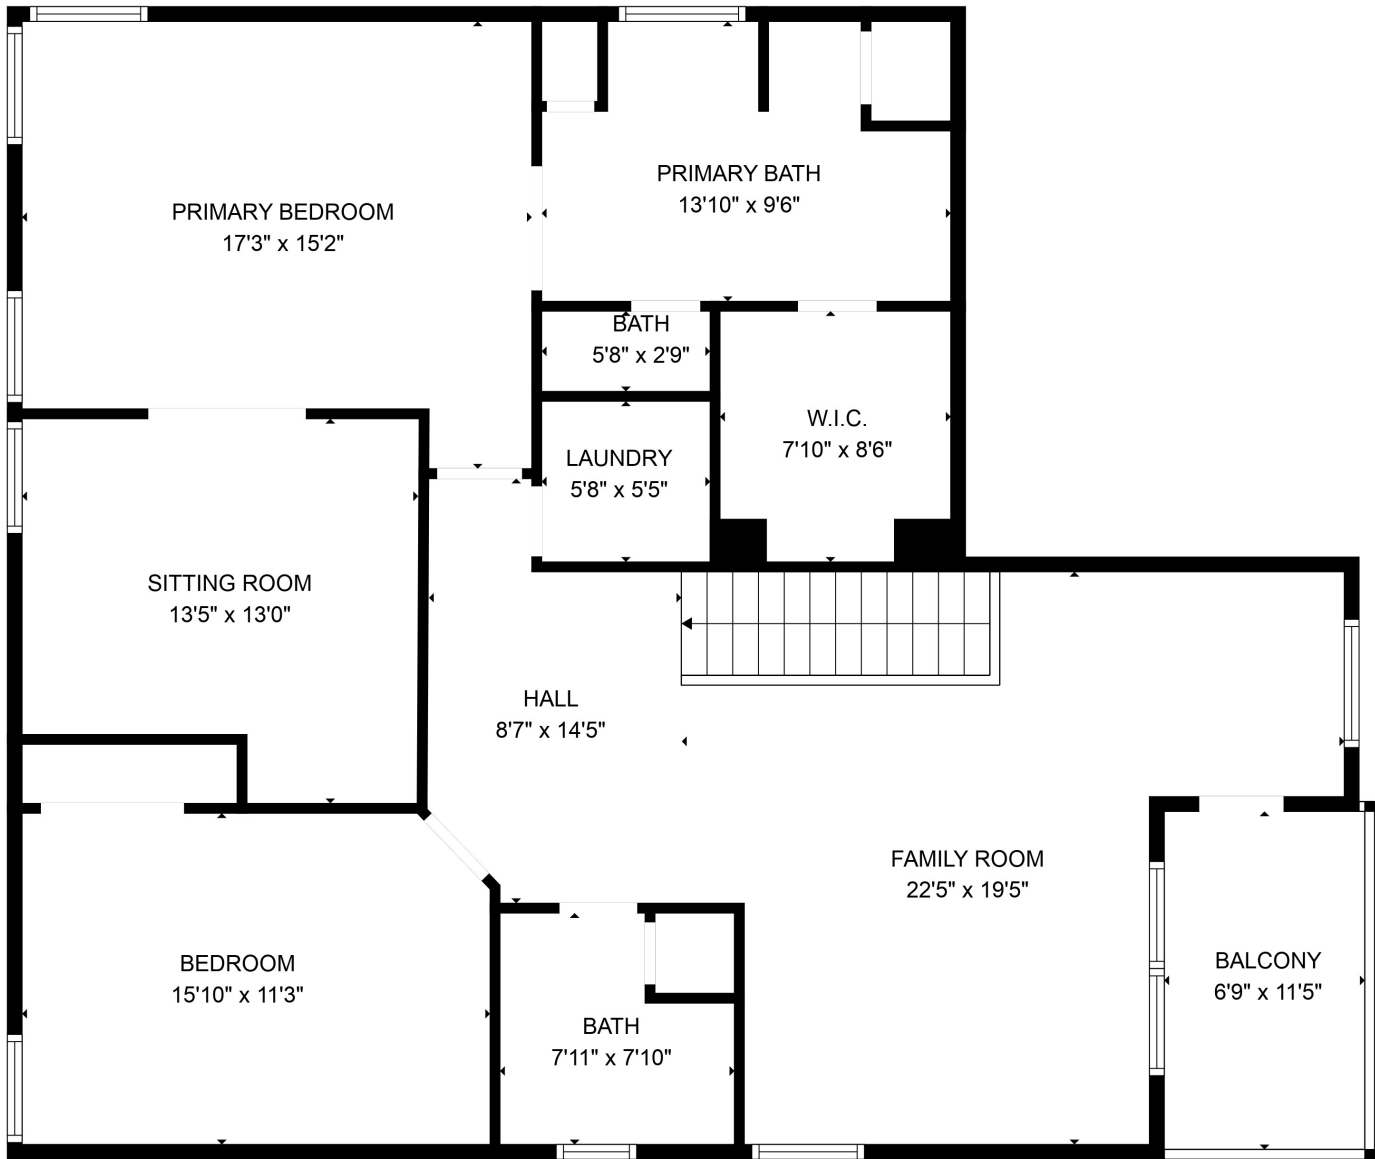

FLOOR 1

FLOOR 2

**TOTAL: 2550 sq. ft**  
 FLOOR 1: 1174 sq. ft, FLOOR 2: 1376 sq. ft  
 EXCLUDED AREAS: GARAGE: 428 sq. ft, BALCONY: 78 sq. ft

MEASUREMENTS ARE CALCULATED BY CUBICASA TECHNOLOGY. DEEMED HIGHLY RELIABLE BUT NOT GUARANTEED.

**TOTAL: 2550 sq. ft**

FLOOR 1: 1174 sq. ft, FLOOR 2: 1376 sq. ft

EXCLUDED AREAS: GARAGE: 428 sq. ft, BALCONY: 78 sq. ft

MEASUREMENTS ARE CALCULATED BY CUBICASA TECHNOLOGY. DEEMED HIGHLY RELIABLE BUT NOT GUARANTEED.