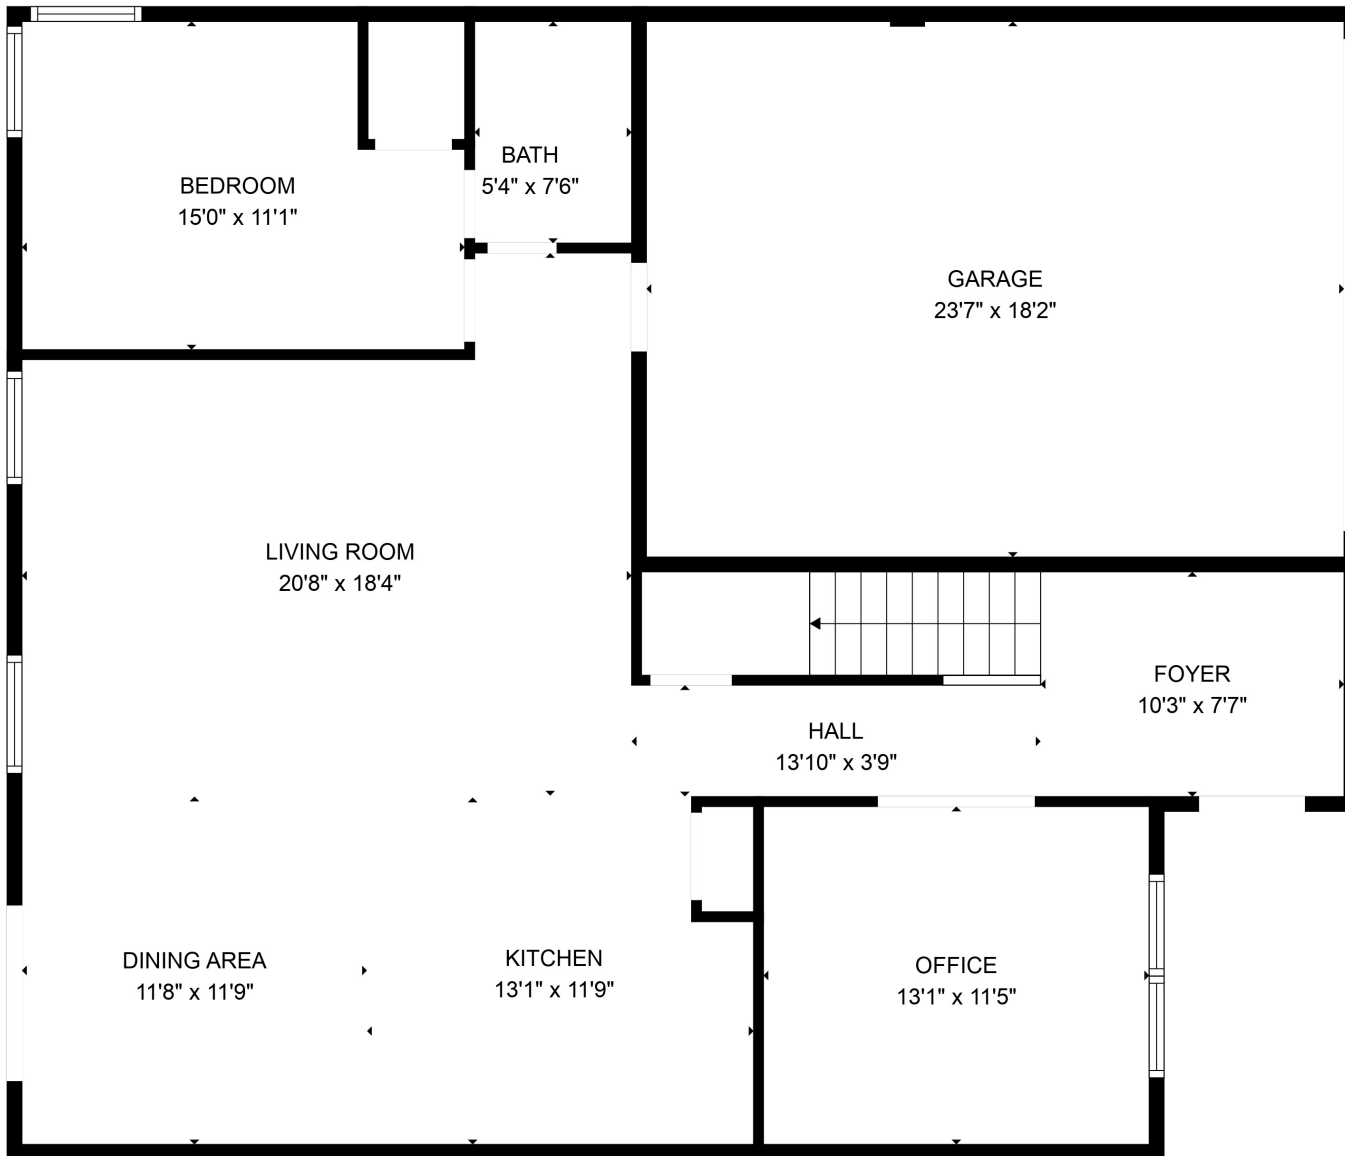

FLOOR 1

FLOOR 2

**TOTAL: 2550 sq. ft**  
 FLOOR 1: 1174 sq. ft, FLOOR 2: 1376 sq. ft  
 EXCLUDED AREAS: GARAGE: 428 sq. ft, BALCONY: 78 sq. ft

MEASUREMENTS ARE CALCULATED BY CUBICASA TECHNOLOGY. DEEMED HIGHLY RELIABLE BUT NOT GUARANTEED.

**TOTAL: 2550 sq. ft**

FLOOR 1: 1174 sq. ft, FLOOR 2: 1376 sq. ft

EXCLUDED AREAS: GARAGE: 428 sq. ft, BALCONY: 78 sq. ft

MEASUREMENTS ARE CALCULATED BY CUBICASA TECHNOLOGY. DEEMED HIGHLY RELIABLE BUT NOT GUARANTEED.