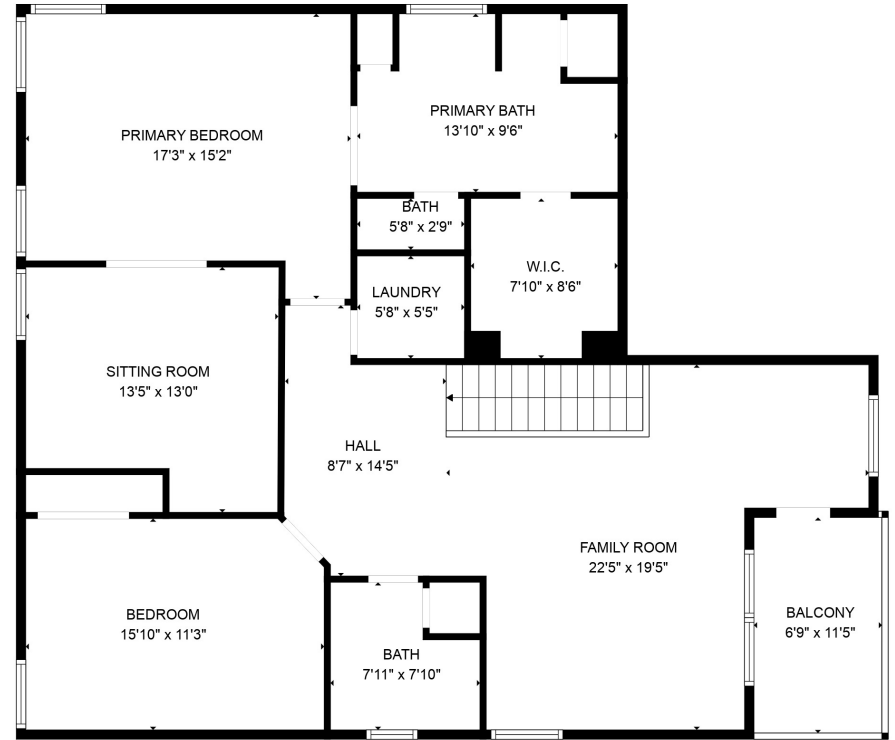

FLOOR 1

FLOOR 2

**TOTAL: 2550 sq. ft**  
 FLOOR 1: 1174 sq. ft, FLOOR 2: 1376 sq. ft  
 EXCLUDED AREAS: GARAGE: 428 sq. ft, BALCONY: 78 sq. ft

MEASUREMENTS ARE CALCULATED BY CUBICASA TECHNOLOGY. DEEMED HIGHLY RELIABLE BUT NOT GUARANTEED.

**TOTAL: 2550 sq. ft**

FLOOR 1: 1174 sq. ft, FLOOR 2: 1376 sq. ft

EXCLUDED AREAS: GARAGE: 428 sq. ft, BALCONY: 78 sq. ft

MEASUREMENTS ARE CALCULATED BY CUBICASA TECHNOLOGY. DEEMED HIGHLY RELIABLE BUT NOT GUARANTEED.