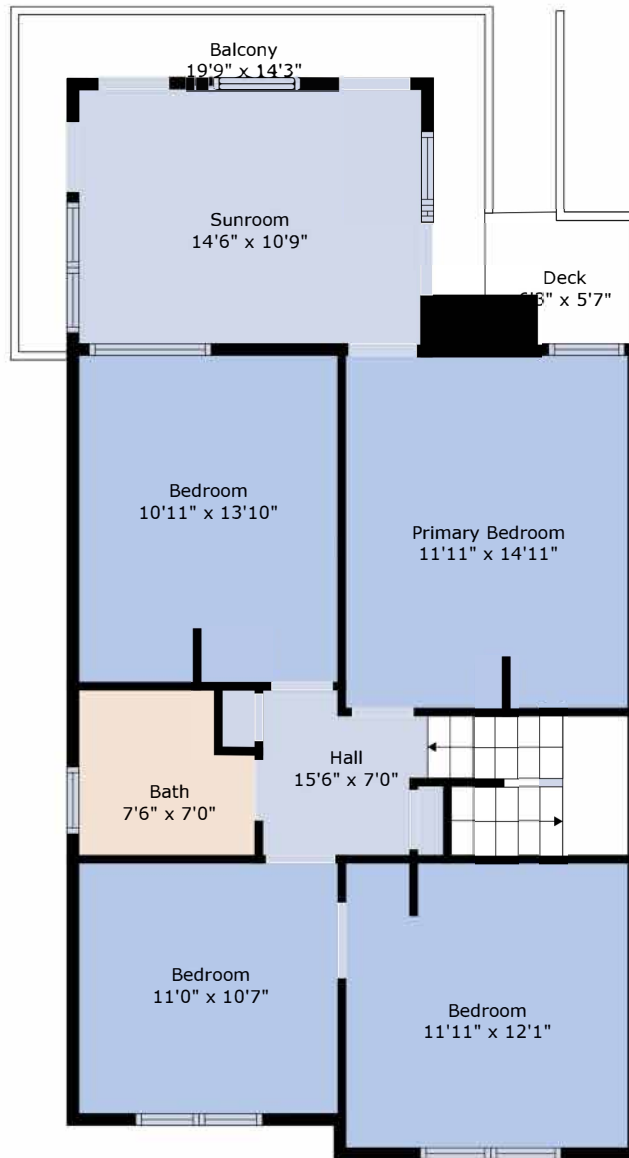

Floor 1

Floor 2

### Estimated areas

FLOOR 1: 1107 sq. ft : UNFINISHED 205 sq. ft  
 FLOOR 2: 997 sq. ft  
 TOTAL: 2104 sq. ft

**Estimated areas**

FLOOR 1: 1107 sq. ft : UNFINISHED 205 sq. ft

FLOOR 2: 997 sq. ft

TOTAL: 2104 sq. ft

Sizes And Dimensions May Have a Slight Variation From Actual Sizes. E&o Insured.

### Estimated areas

FLOOR 1: 1107 sq. ft : UNFINISHED 205 sq. ft

FLOOR 2: 997 sq. ft

TOTAL: 2104 sq. ft

Sizes And Dimensions May Have a Slight Variation From Actual Sizes. E&o Insured.