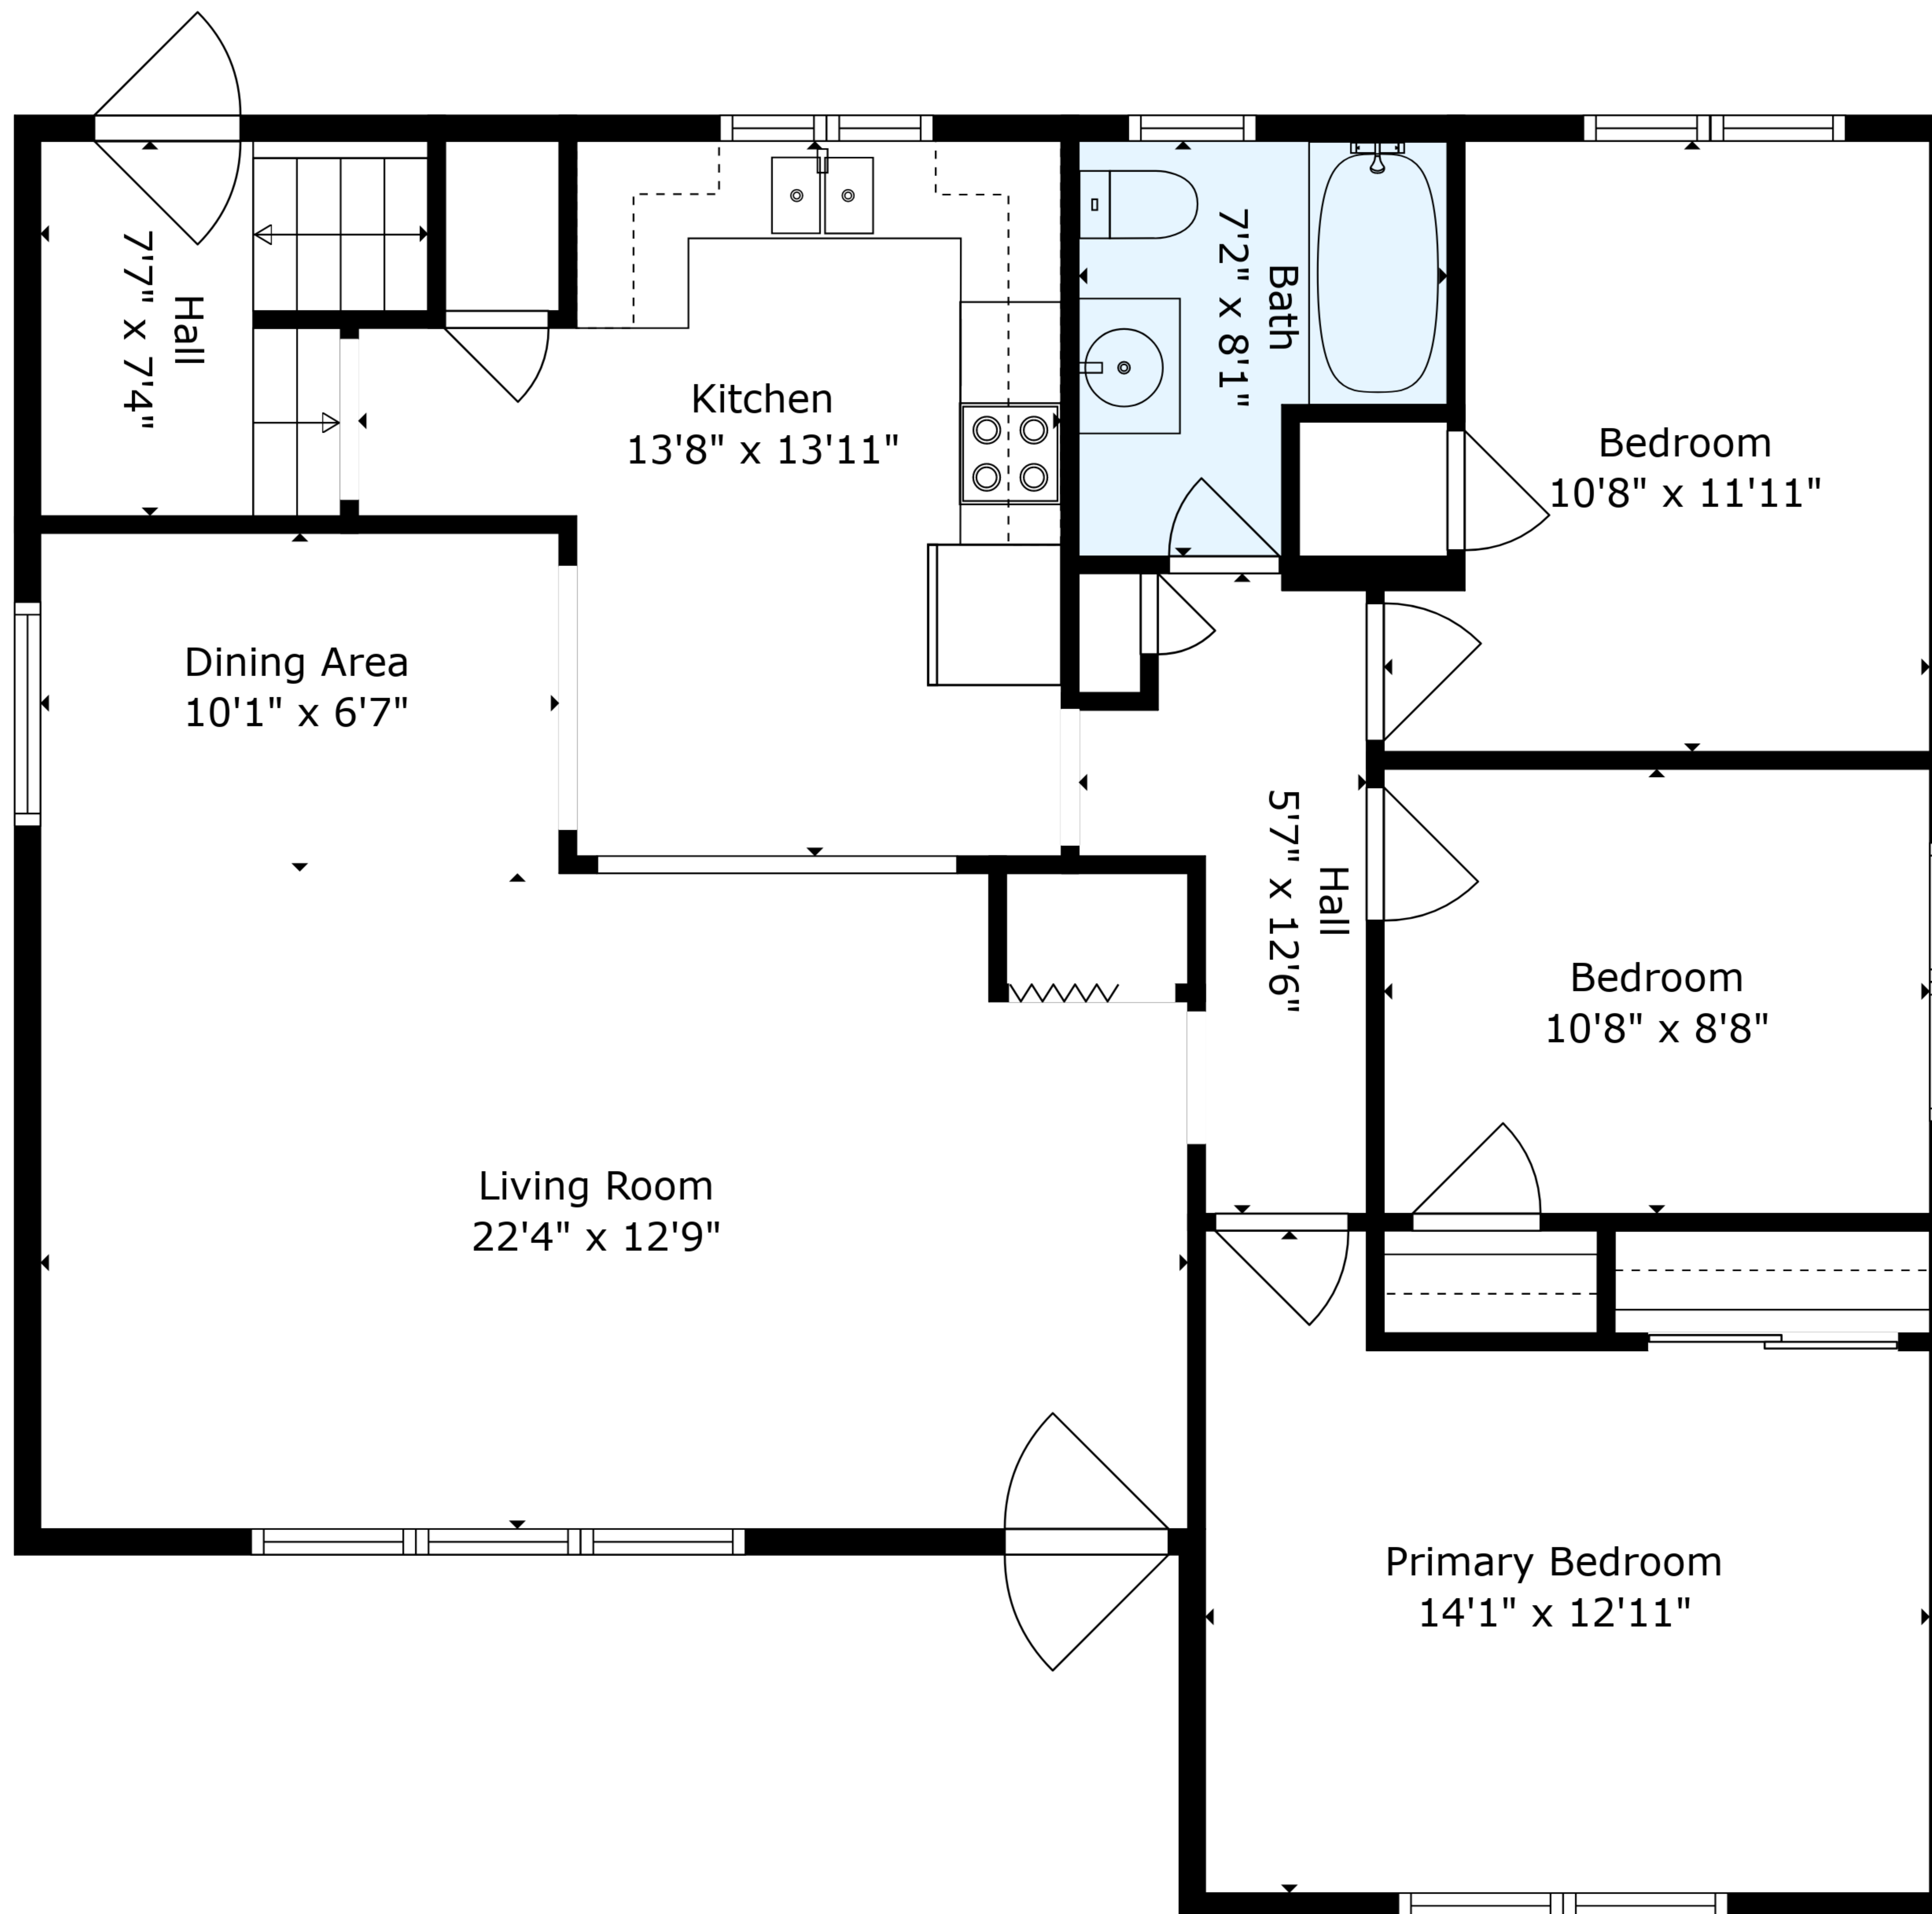

TOTAL: 2184 sq. ft
BELOW GROUND: 1019 sq. ft, FLOOR 2: 1165 sq. ft
EXCLUDED AREAS: STORAGE: 42 sq. ft

Floor Plan Created By Cubicasa App. Measurements Deemed Highly Reliable But Not Guaranteed.

TOTAL: 2184 sq. ft
 BELOW GROUND: 1019 sq. ft, FLOOR 2: 1165 sq. ft
 EXCLUDED AREAS: STORAGE: 42 sq. ft

Floor Plan Created By Cubicasa App. Measurements Deemed Highly Reliable But Not Guaranteed.

TOTAL: 2184 sq. ft
 BELOW GROUND: 1019 sq. ft, FLOOR 2: 1165 sq. ft
 EXCLUDED AREAS: STORAGE: 42 sq. ft

Floor Plan Created By Cubicasa App. Measurements Deemed Highly Reliable But Not Guaranteed.