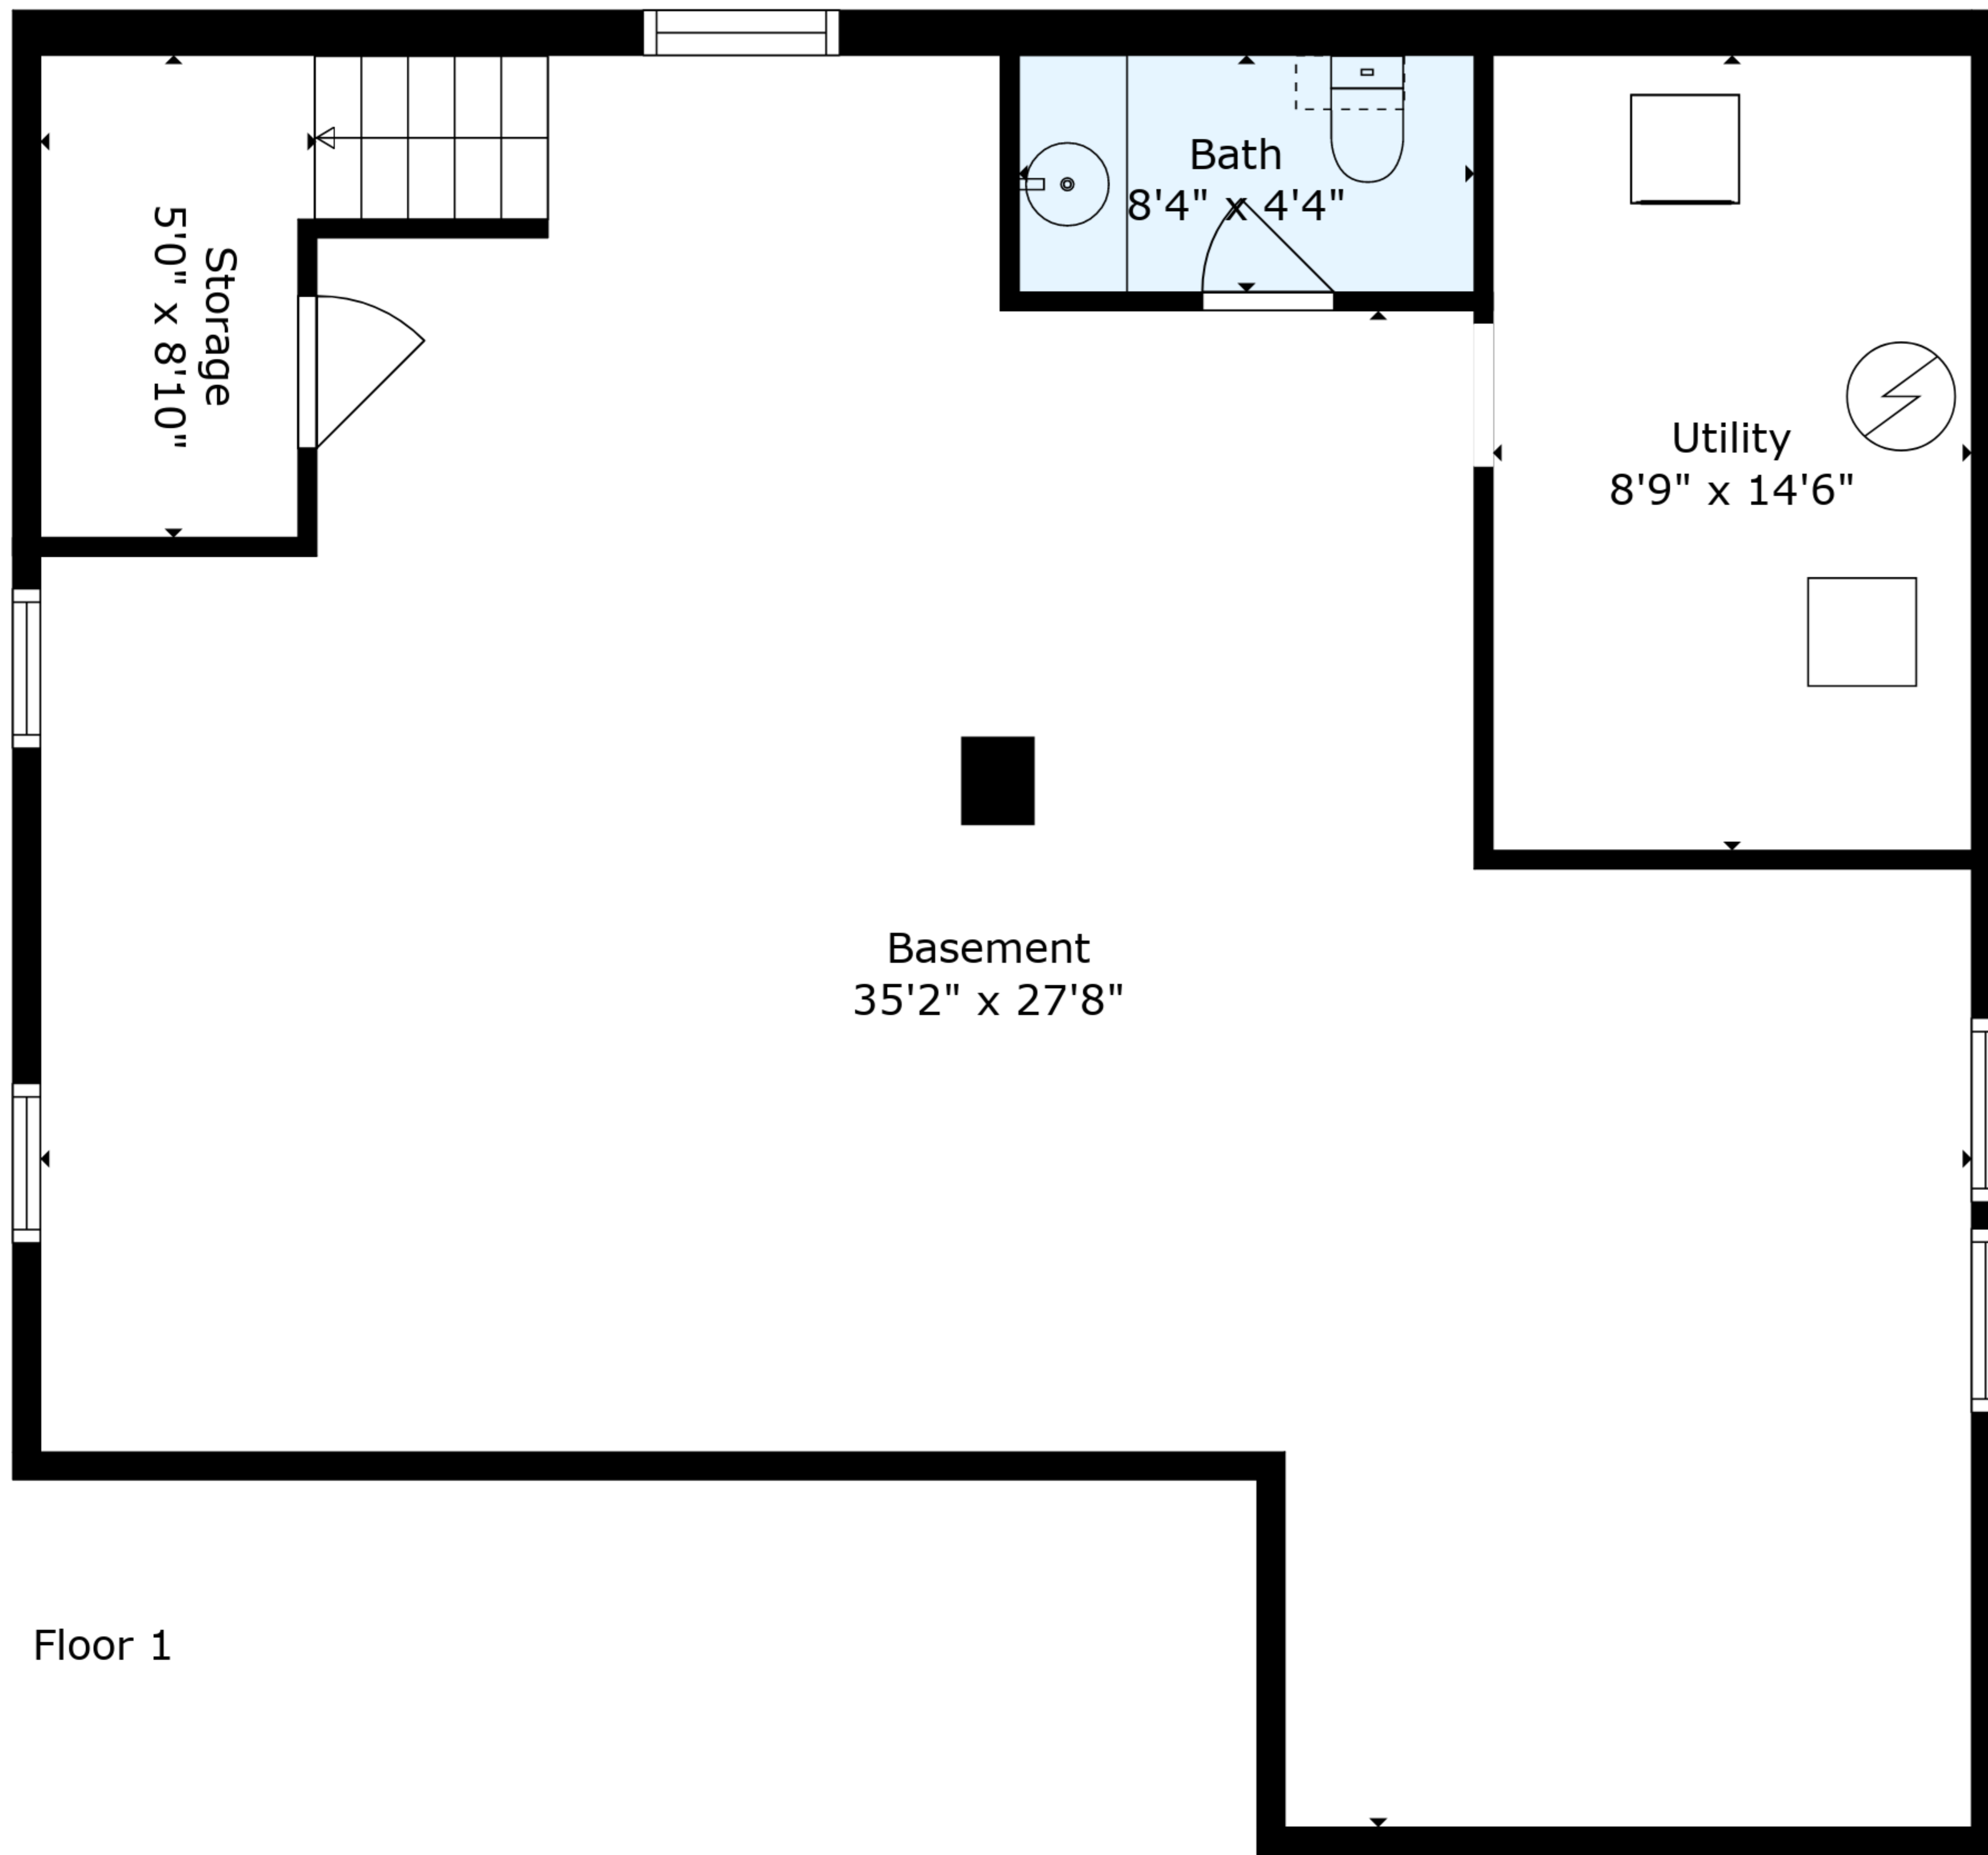

TOTAL: 2184 sq. ft
BELOW GROUND: 1019 sq. ft, FLOOR 2: 1165 sq. ft
EXCLUDED AREAS: STORAGE: 42 sq. ft

Floor Plan Created By Cubicasa App. Measurements Deemed Highly Reliable But Not Guaranteed.

TOTAL: 2184 sq. ft
 BELOW GROUND: 1019 sq. ft, FLOOR 2: 1165 sq. ft
 EXCLUDED AREAS: STORAGE: 42 sq. ft

Floor Plan Created By Cubicasa App. Measurements Deemed Highly Reliable But Not Guaranteed.

TOTAL: 2184 sq. ft
 BELOW GROUND: 1019 sq. ft, FLOOR 2: 1165 sq. ft
 EXCLUDED AREAS: STORAGE: 42 sq. ft

Floor Plan Created By Cubicasa App. Measurements Deemed Highly Reliable But Not Guaranteed.