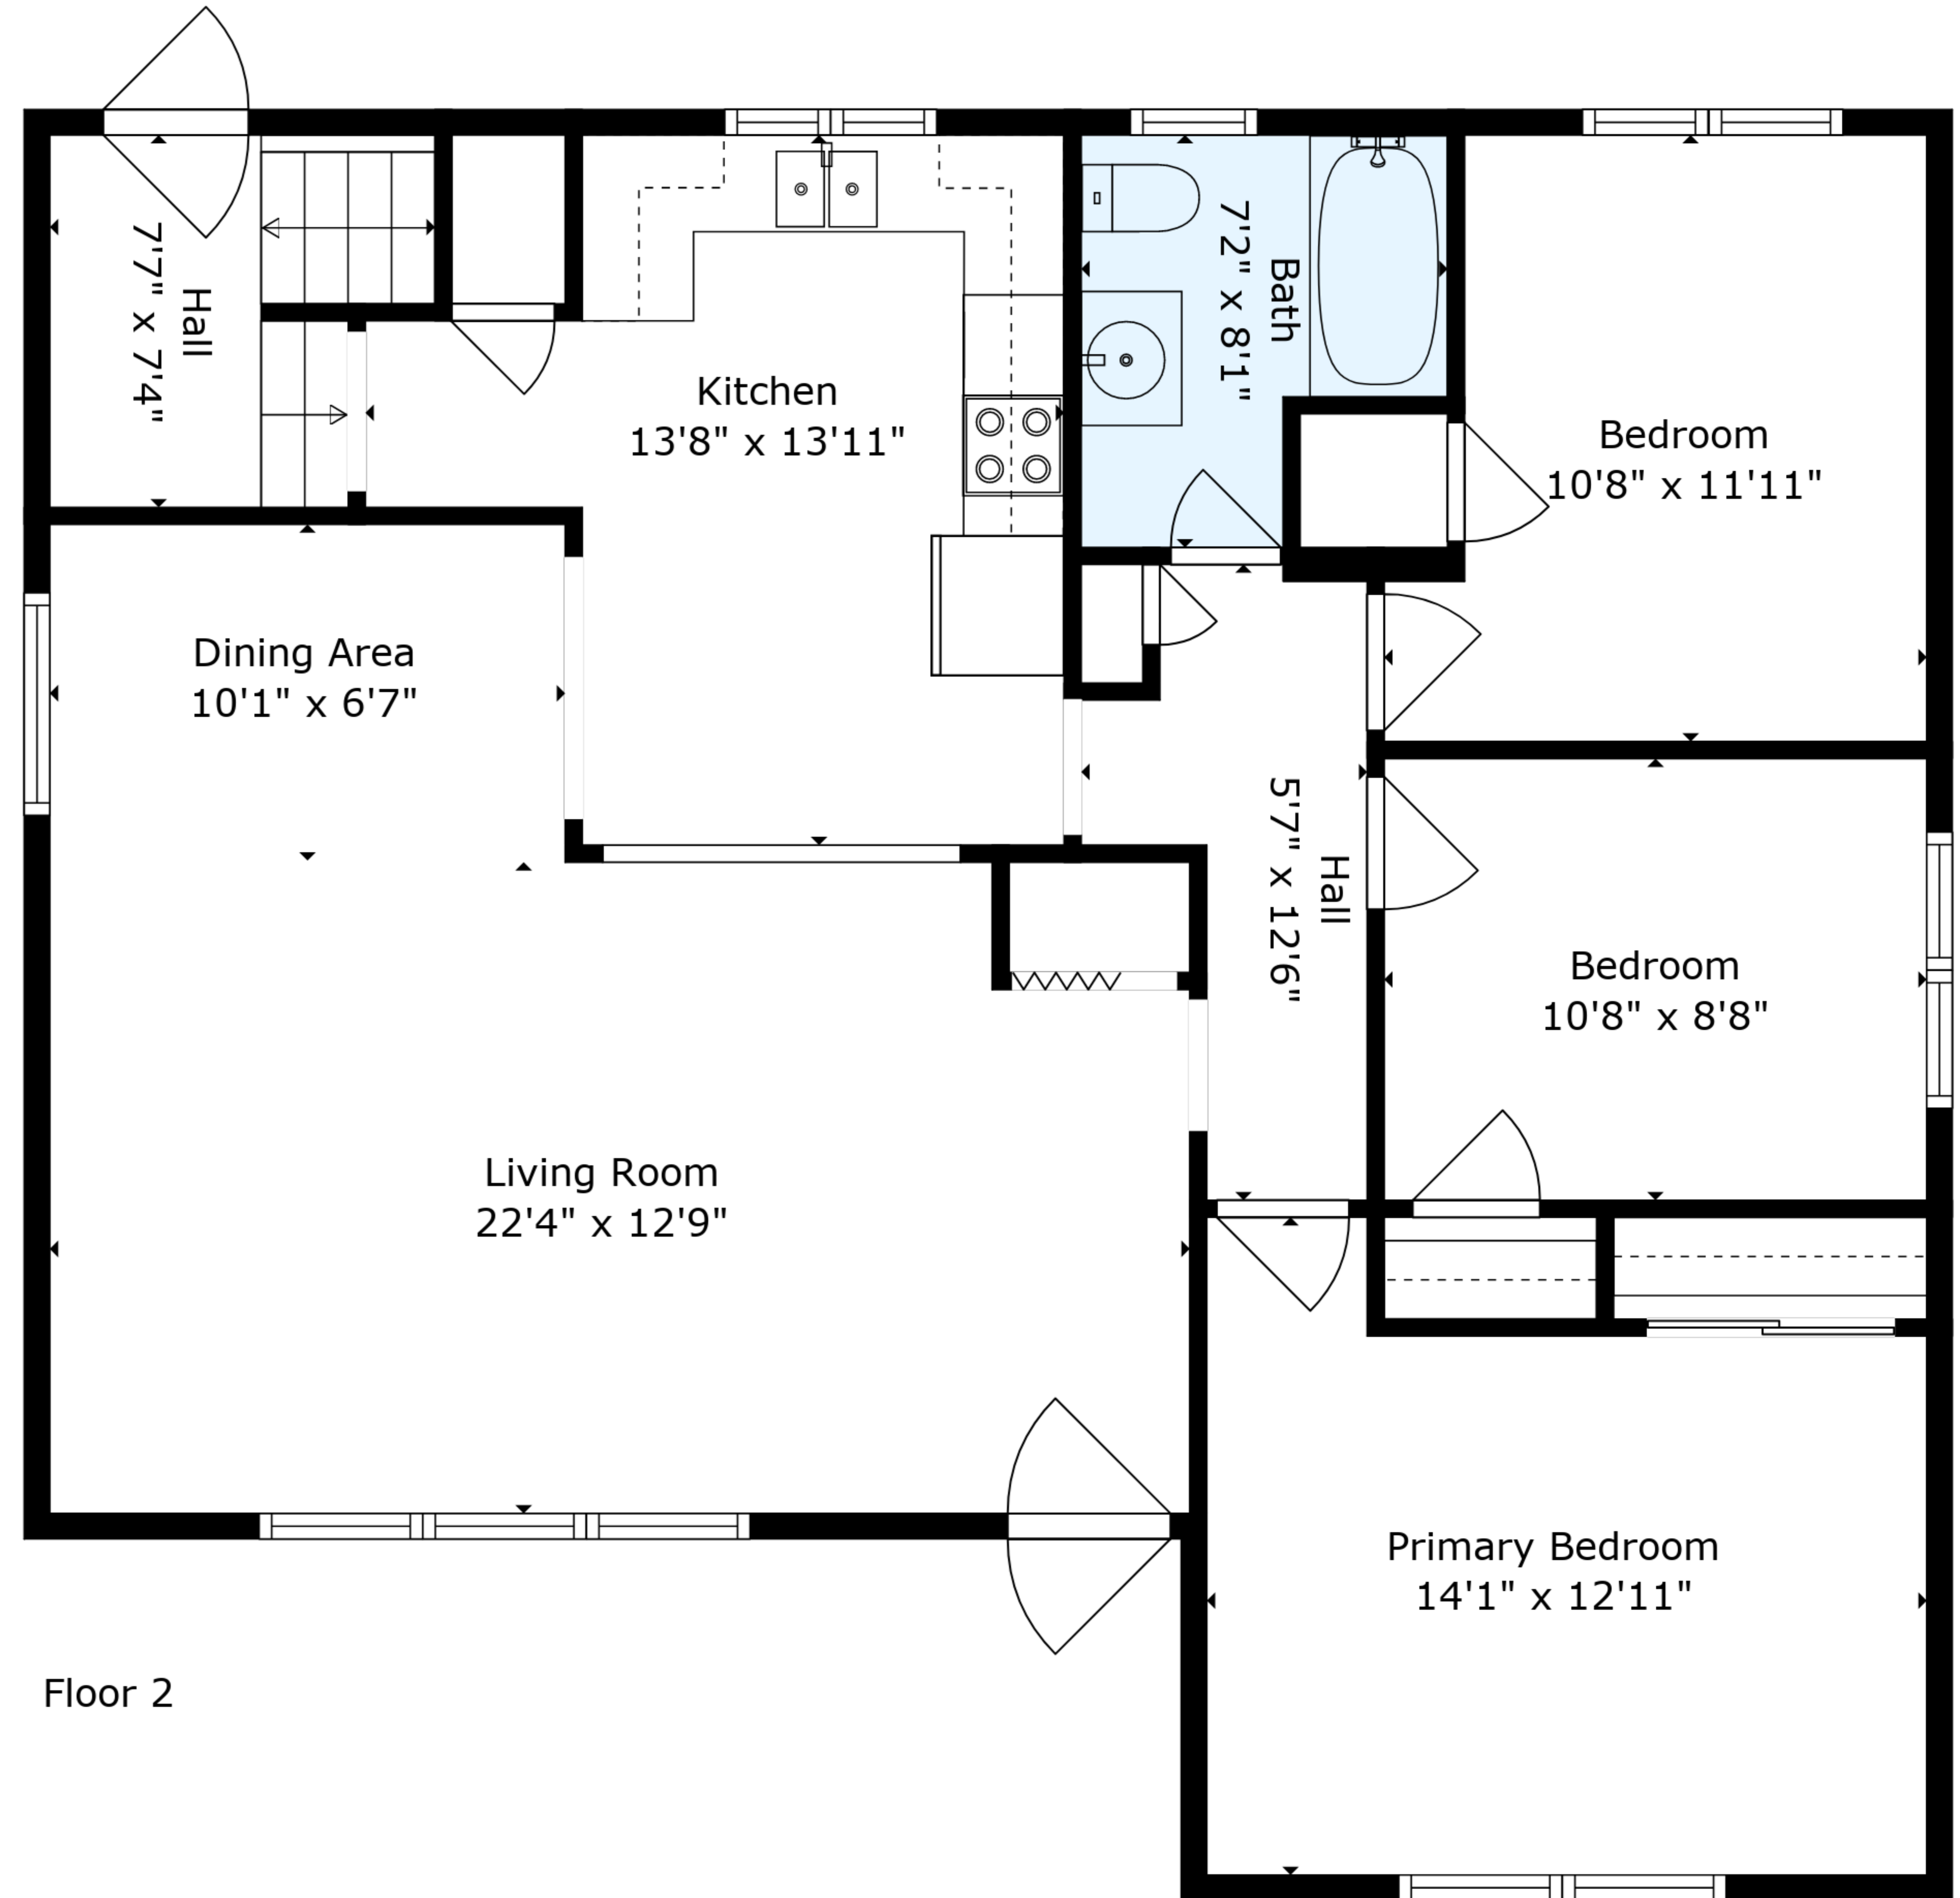

TOTAL: 2184 sq. ft
BELOW GROUND: 1019 sq. ft, FLOOR 2: 1165 sq. ft
EXCLUDED AREAS: STORAGE: 42 sq. ft

Floor Plan Created By Cubicasa App. Measurements Deemed Highly Reliable But Not Guaranteed.

TOTAL: 2184 sq. ft
 BELOW GROUND: 1019 sq. ft, FLOOR 2: 1165 sq. ft
 EXCLUDED AREAS: STORAGE: 42 sq. ft

Floor Plan Created By Cubicasa App. Measurements Deemed Highly Reliable But Not Guaranteed.

TOTAL: 2184 sq. ft
 BELOW GROUND: 1019 sq. ft, FLOOR 2: 1165 sq. ft
 EXCLUDED AREAS: STORAGE: 42 sq. ft

Floor Plan Created By Cubicasa App. Measurements Deemed Highly Reliable But Not Guaranteed.