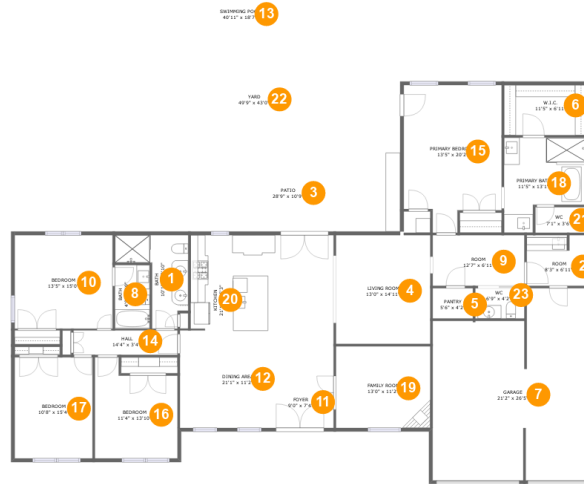

1718 Magnolia Road, Belleair, Pinellas County, Florida, United States, 33756

Room Dimensions

Floor 1

Total sqft: 3296

Living area: 2456

#	Room name	Dimensions	Area (sqft)	Counted as Living Area
1	Bath	10'1" x 12'10"	83 sq. ft	Yes
2	Room	8'3" x 6'11"	57 sq. ft	Yes
3	Patio	28'9" x 10'9"	311 sq. ft	No
4	Living Room	13'0" x 14'11"	194 sq. ft	Yes
5	Pantry	5'6" x 4'2"	23 sq. ft	Yes
6	W.i.c.	11'5" x 6'11"	78 sq. ft	Yes
7	Garage	21'2" x 26'5"	497 sq. ft	No
8	Bath	4'9" x 8'9"	42 sq. ft	Yes
9	Room	12'7" x 6'11"	88 sq. ft	Yes
10	Bedroom	13'5" x 15'0"	186 sq. ft	Yes
11	Foyer	9'0" x 7'4"	66 sq. ft	Yes

Scan captured on Mon, 24 Jun 2024 22:47:14 GMT

Information is calculated by CubiCasa technology; deemed highly reliable but not guaranteed.