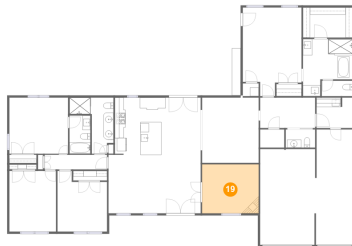

## 19 Floor 1 - Family Room

Dimensions: 13'0" x 11'2"  
Area: 145 sq. ft  
Counted as Living Area:  
Yes

Heated: Yes  
Finished: Yes  
Enclosed: Yes  
Contiguous:  
Yes  
Permitted: Yes  
Wet Space: No  
Addition: No  
Conversion: No