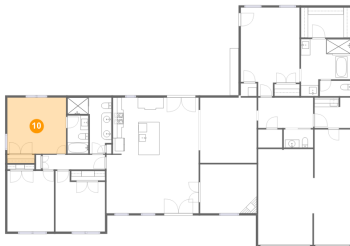

Dimensions: 13'5" x 15'0"
Area: 186 sq. ft
Counted as Living Area:
Yes

Heated: Yes
Finished: Yes
Enclosed: Yes
Contiguous:
Yes
Permitted: Yes
Wet Space: No
Addition: No
Conversion: No

11 Floor 1 - Foyer