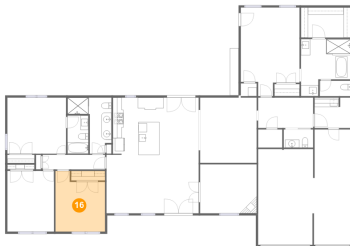

Dimensions: 11'4" x 13'10"
Area: 158 sq. ft
Counted as Living Area:
Yes

Heated: Yes
Finished: Yes
Enclosed: Yes
Contiguous:
Yes
Permitted: Yes
Wet Space: No
Addition: No
Conversion: No

17 Floor 1 - Bedroom