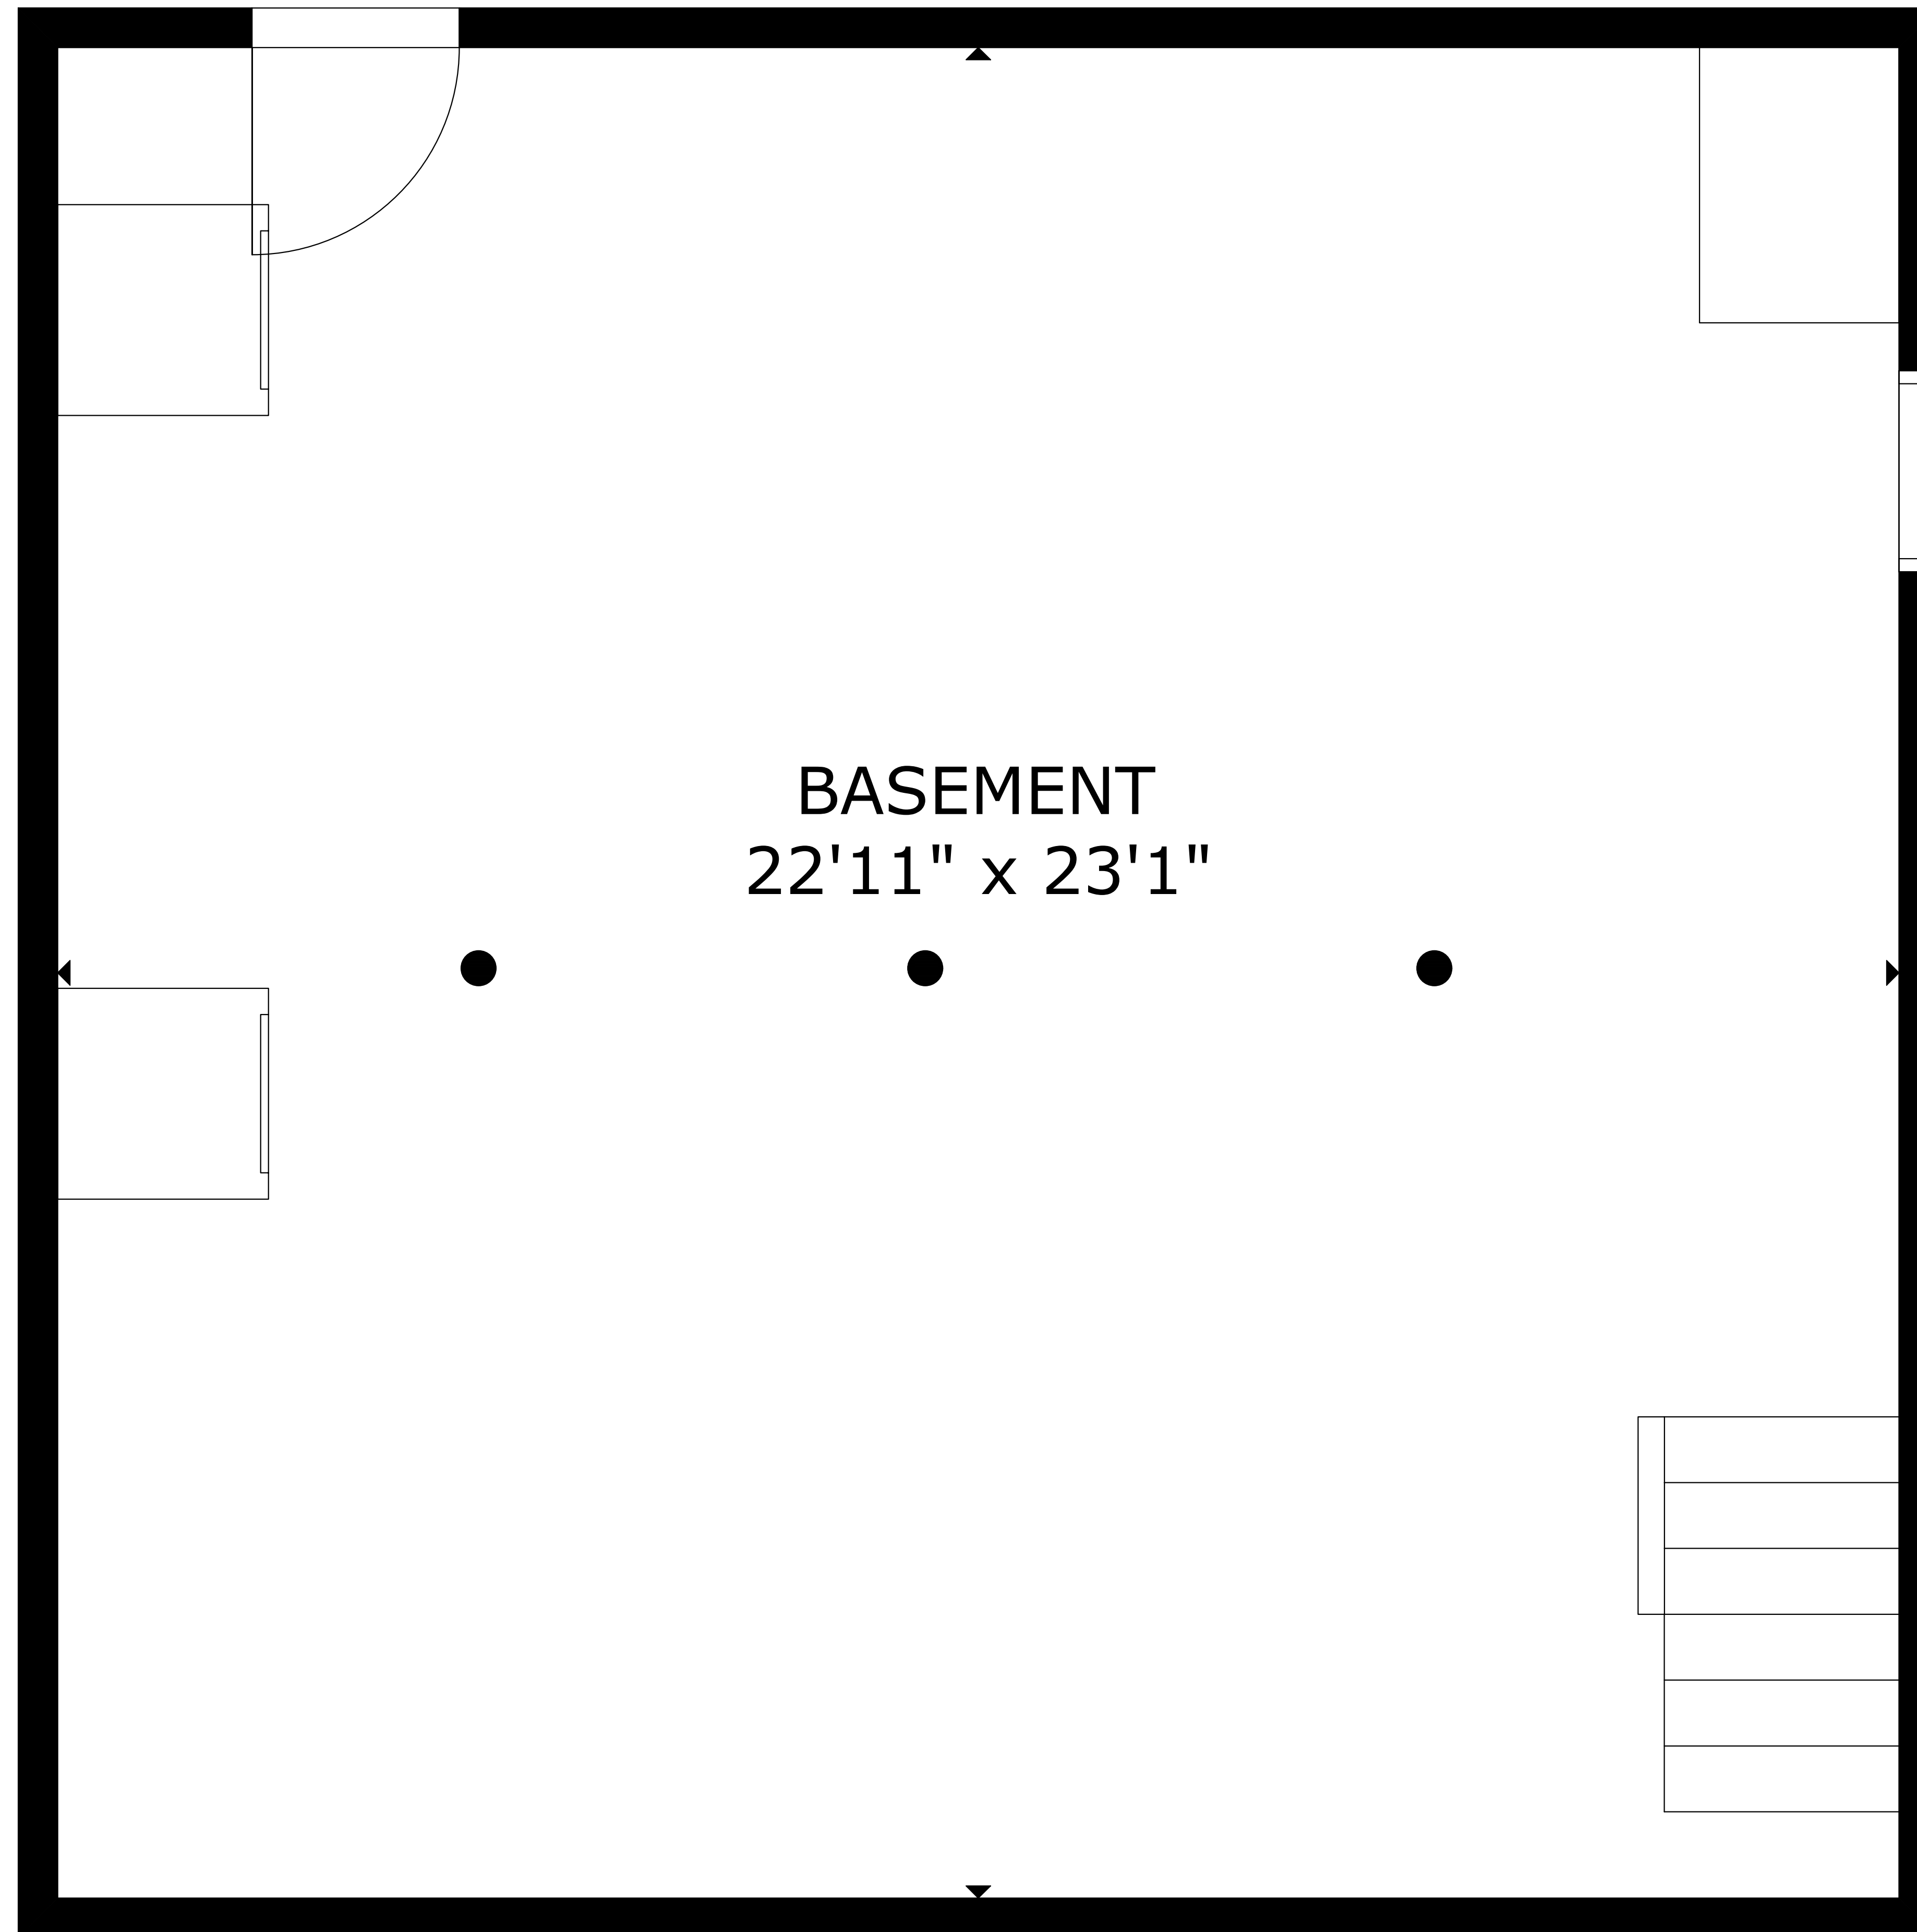

9 Bacon Farm Rd Falmouth

BASEMENT
22'11" x 23'1"

GROSS INTERNAL AREA
TOTAL: 1486 sq.ft
FLOOR 1: 529 sq.ft, FLOOR 2: 575 sq.ft, FLOOR 3: 382 sq.ft
SIZE AND DIMENSIONS ARE APPROXIMATE, ACTUAL MAY VARY