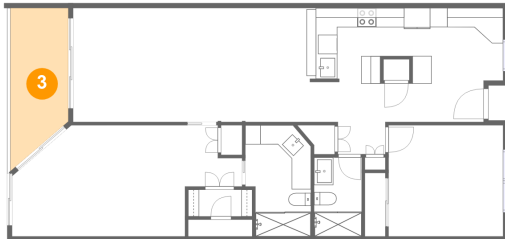

7467 Bayshore Drive, Sunset Beach, Treasure Island, Pinellas County, Florida, United States,

3 Floor 1 - Balcony

Dimensions: 6'0" x 14'4"
Area: 86 sq. ft
Counted as Living Area: No

Heated: No
Finished: Yes
Enclosed: No
Contiguous: Yes
Permitted: Yes
Wet Space: No
Addition: No
Conversion: No