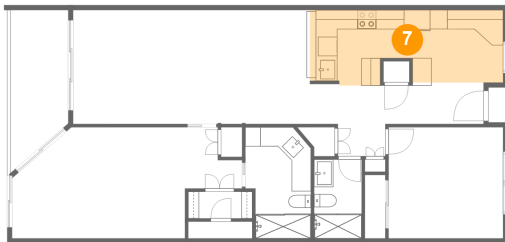

7 Floor 1 - Kitchen

Dimensions: 20'1" x 7'10"
Area: 144 sq. ft
Counted as Living Area:
Yes

Heated: Yes
Finished: Yes
Enclosed: Yes
Contiguous:
Yes
Permitted: Yes
Wet Space: No
Addition: No
Conversion: No