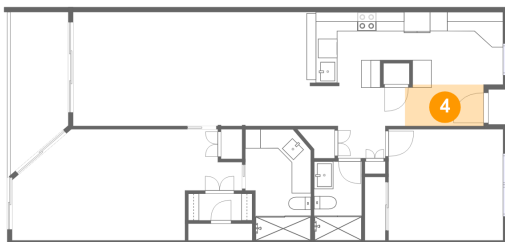

4 Floor 1 - Foyer

Dimensions: 8'2" x 4'4"
Area: 35 sq. ft
Counted as Living Area: Yes

Heated: Yes
Finished: Yes
Enclosed: Yes
Contiguous: Yes
Permitted: Yes
Wet Space: No
Addition: No
Conversion: No