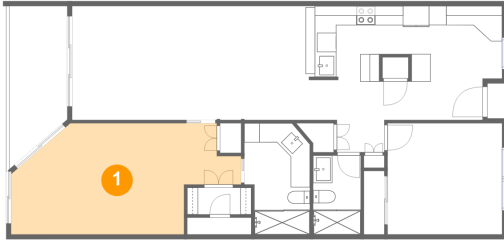

7467 Bayshore Drive, Sunset Beach, Treasure Island, Pinellas County, Florida, United States,

1 Floor 1 - Primary Bedroom

Dimensions: 23'11" x 11'7"
Area: 221 sq. ft
Counted as Living Area:
Yes

Heated: Yes
Finished: Yes
Enclosed: Yes
Contiguous:
Yes
Permitted: Yes
Wet Space: No
Addition: No
Conversion: No