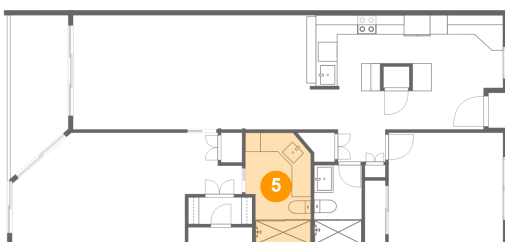

5 Floor 1 - Bath

Dimensions: 6'10" x 11'7"
Area: 71 sq. ft
Counted as Living Area: Yes

Heated: Yes
Finished: Yes
Enclosed: Yes
Contiguous: Yes
Permitted: Yes
Wet Space: Yes
Addition: No
Conversion: No