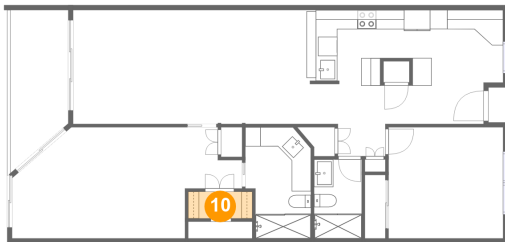

10 Floor 1 - W.i.c.

Dimensions: 6'8" x 2'9"
Area: 18 sq. ft
Counted as Living Area:
Yes

Heated: Yes
Finished: Yes
Enclosed: Yes
Contiguous:
Yes
Permitted: Yes
Wet Space: No
Addition: No
Conversion: No