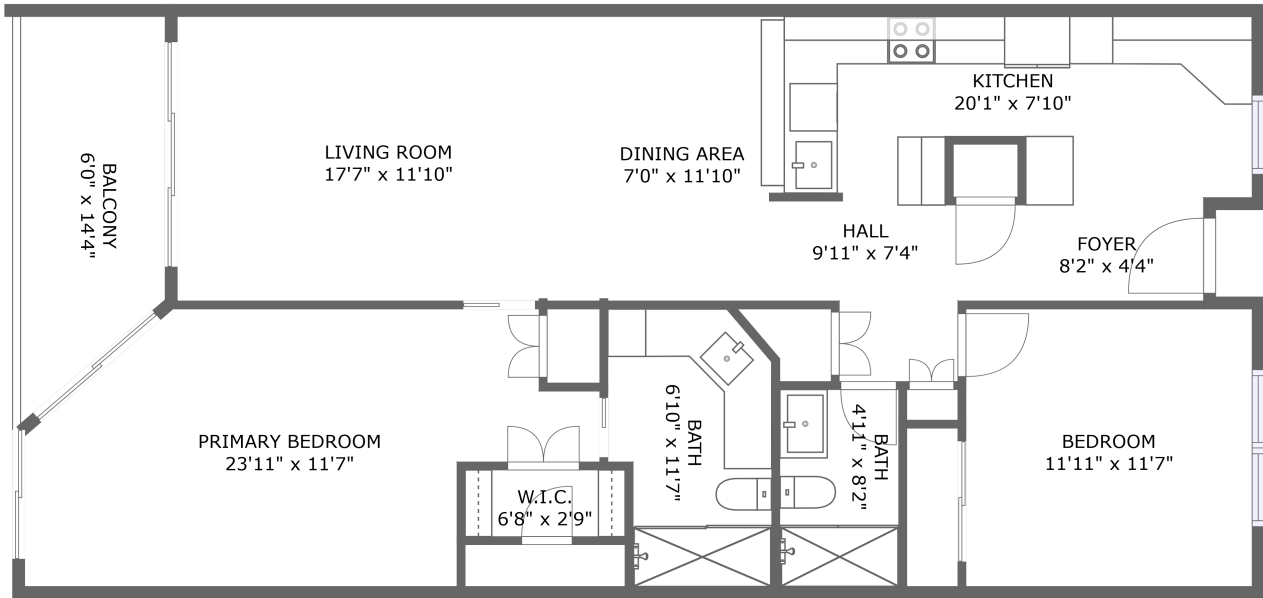

7467 Bayshore Drive, Sunset Beach, Treasure Island, Pinellas County, Florida, United States,

FLOOR 1

Property Summary

0 garages   **2** bedrooms   **2** bathrooms   **0** half baths

1 floors   **1,109** Gross Living Area sqft   **1,195** total sqft