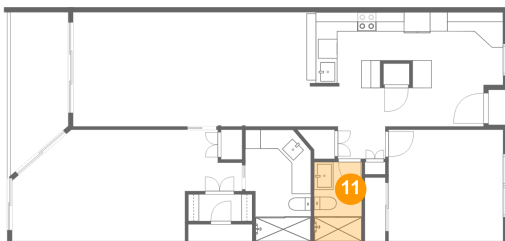

11 Floor 1 - Bath

Dimensions: 4'11" x 8'2"
Area: 41 sq. ft
Counted as Living Area:
Yes

Heated: Yes
Finished: Yes
Enclosed: Yes
Contiguous:
Yes
Permitted: Yes
Wet Space: Yes
Addition: No
Conversion: No