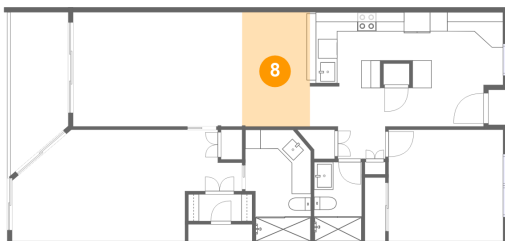

8 Floor 1 - Dining Area

Dimensions: 7'0" x 11'10"
Area: 83 sq. ft
Counted as Living Area:
Yes

Heated: Yes
Finished: Yes
Enclosed: Yes
Contiguous:
Yes
Permitted: Yes
Wet Space: No
Addition: No
Conversion: No