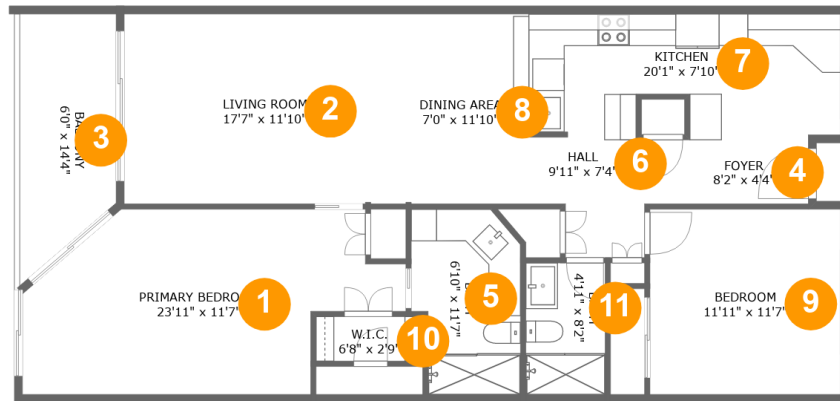

7467 Bayshore Drive, Sunset Beach, Treasure Island, Pinellas County, Florida, United States,

Room Dimensions

Floor 1

Total sqft: 1195

Living area: 1109

#	Room name	Dimensions	Area (sqft)	Counted as Living Area
1	Primary Bedroom	23'11" x 11'7"	221 sq. ft	Yes
2	Living Room	17'7" x 11'10"	208 sq. ft	Yes
3	Balcony	6'0" x 14'4"	86 sq. ft	No
4	Foyer	8'2" x 4'4"	35 sq. ft	Yes
5	Bath	6'10" x 11'7"	71 sq. ft	Yes
6	Hall	9'11" x 7'4"	56 sq. ft	Yes
7	Kitchen	20'1" x 7'10"	144 sq. ft	Yes
8	Dining Area	7'0" x 11'10"	83 sq. ft	Yes
9	Bedroom	11'11" x 11'7"	138 sq. ft	Yes
10	W.i.c.	6'8" x 2'9"	18 sq. ft	Yes
11	Bath	4'11" x 8'2"	41 sq. ft	Yes