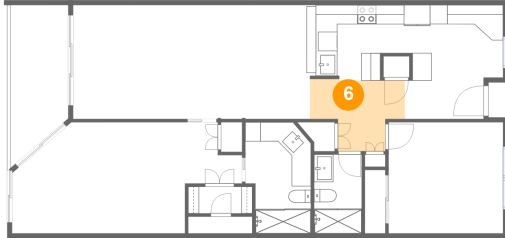

7467 Bayshore Drive, Sunset Beach, Treasure Island, Pinellas County, Florida, United States,

6 Floor 1 - Hall

Dimensions: 9'11" x 7'4"
Area: 56 sq. ft
Counted as Living Area:
Yes

Heated: Yes
Finished: Yes
Enclosed: Yes
Contiguous:
Yes
Permitted: Yes
Wet Space: No
Addition: No
Conversion: No