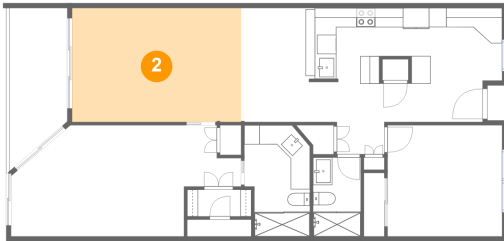

2 Floor 1 - Living Room

Dimensions: 17'7" x 11'10"
Area: 208 sq. ft
Counted as Living Area:
Yes

Heated: Yes
Finished: Yes
Enclosed: Yes
Contiguous:
Yes
Permitted: Yes
Wet Space: No
Addition: No
Conversion: No