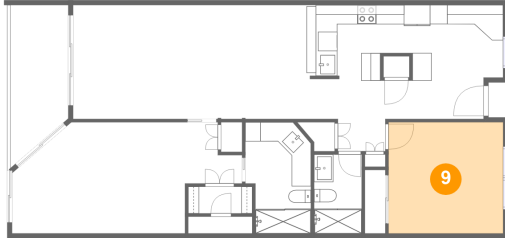

7467 Bayshore Drive, Sunset Beach, Treasure Island, Pinellas County, Florida, United States,

9 Floor 1 - Bedroom

Dimensions: 11'11" x 11'7"
Area: 138 sq. ft
Counted as Living Area:
Yes

Heated: Yes
Finished: Yes
Enclosed: Yes
Contiguous:
Yes
Permitted: Yes
Wet Space: No
Addition: No
Conversion: No