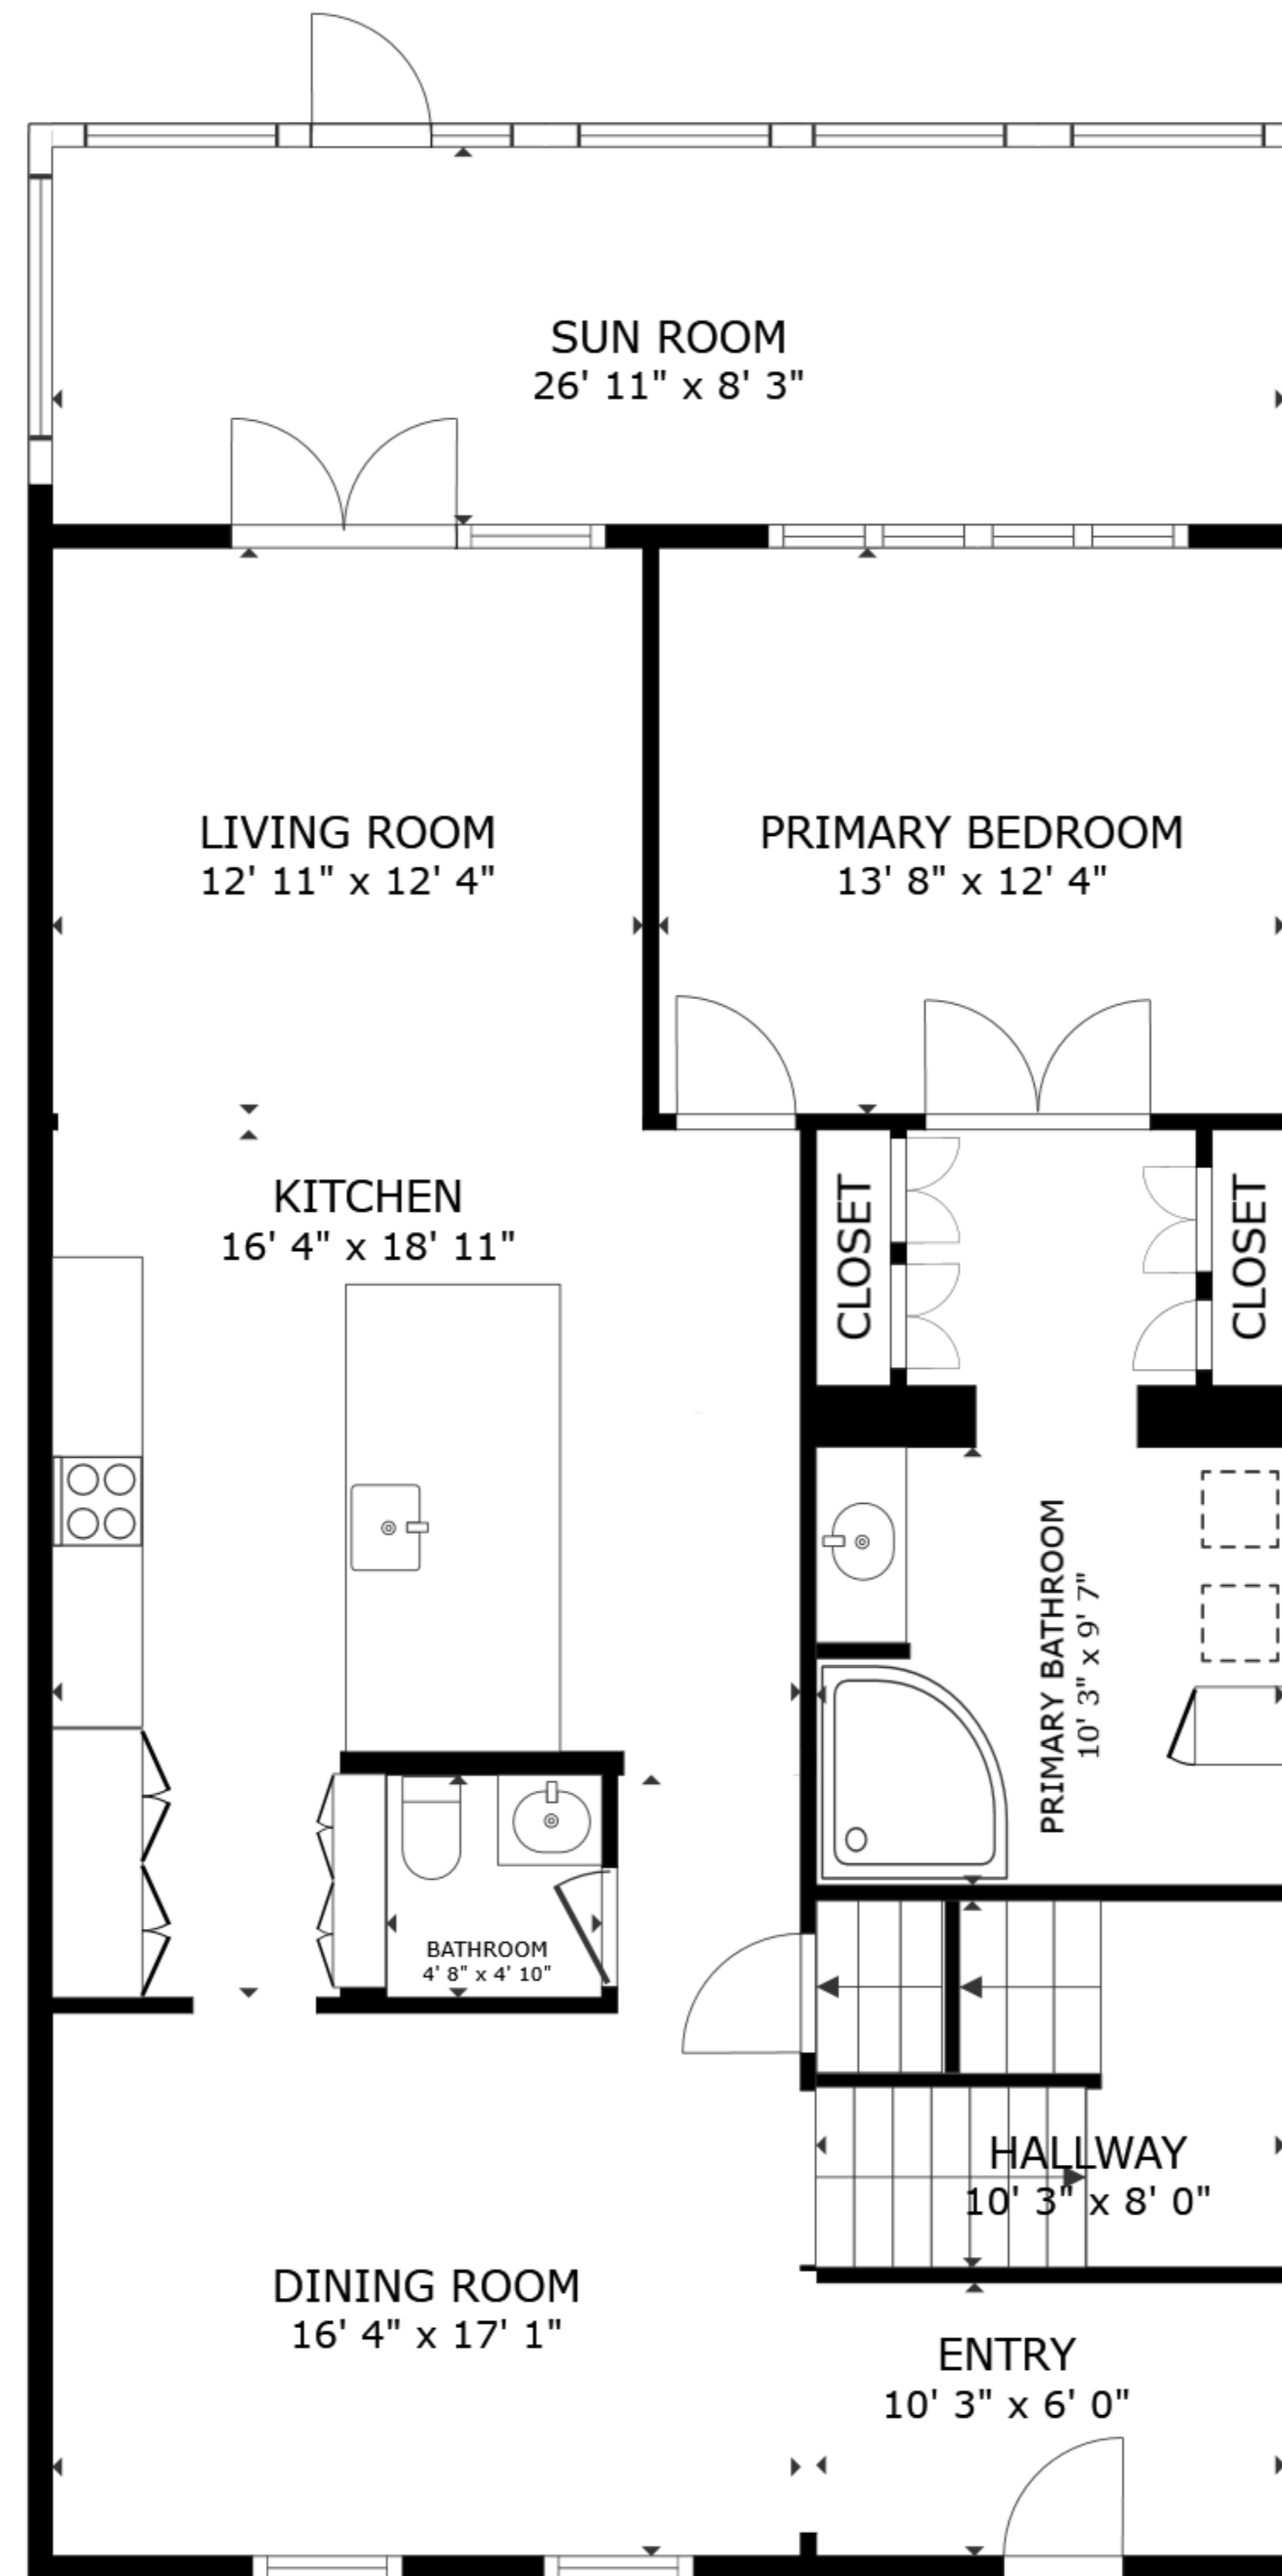

FLOOR 1

FLOOR 2

FLOOR 3

GROSS INTERNAL AREA
 FLOOR 1 209 sq.ft. FLOOR 2 1,414 sq.ft. FLOOR 3 1,218 sq.ft.
 EXCLUDED AREAS : GARAGE 948 sq.ft.
 TOTAL : 2,840 sq.ft.
 SIZES AND DIMENSIONS ARE APPROXIMATE, ACTUAL MAY VARY.