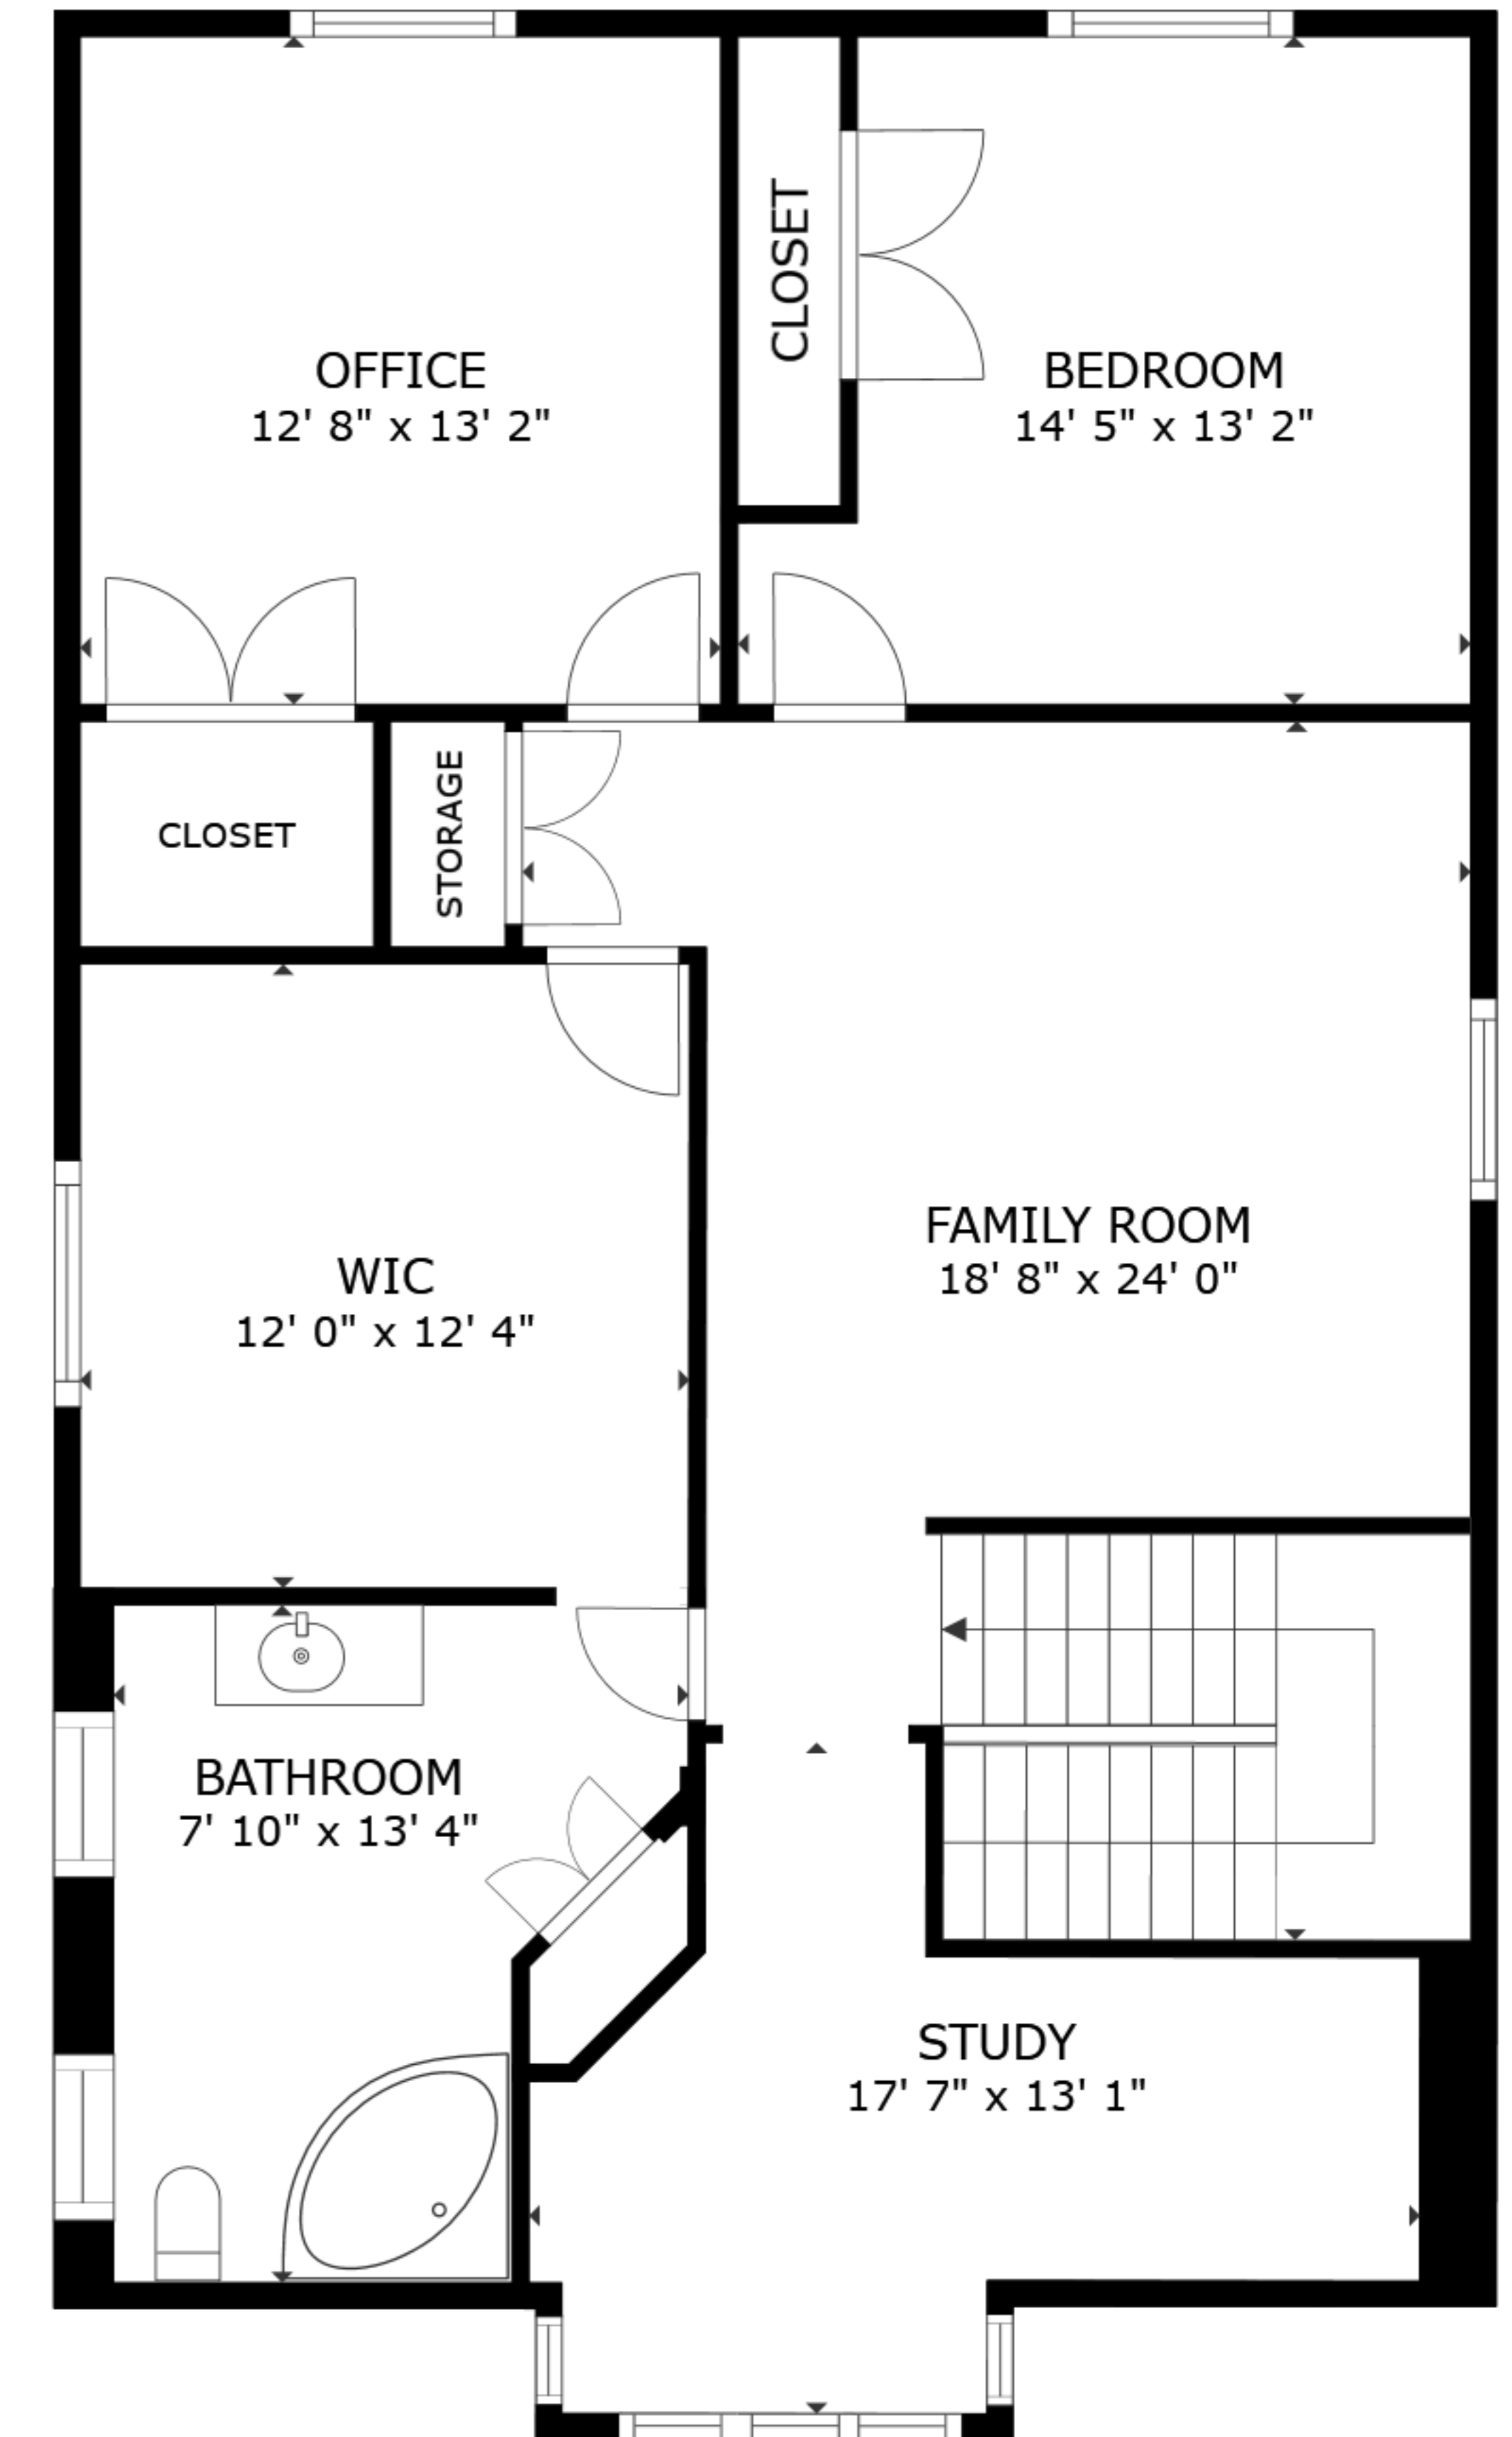

FLOOR 1

FLOOR 2

FLOOR 3

GROSS INTERNAL AREA
 FLOOR 1 209 sq.ft. FLOOR 2 1,414 sq.ft. FLOOR 3 1,218 sq.ft.
 EXCLUDED AREAS : GARAGE 948 sq.ft.
 TOTAL : 2,840 sq.ft.
 SIZES AND DIMENSIONS ARE APPROXIMATE, ACTUAL MAY VARY.