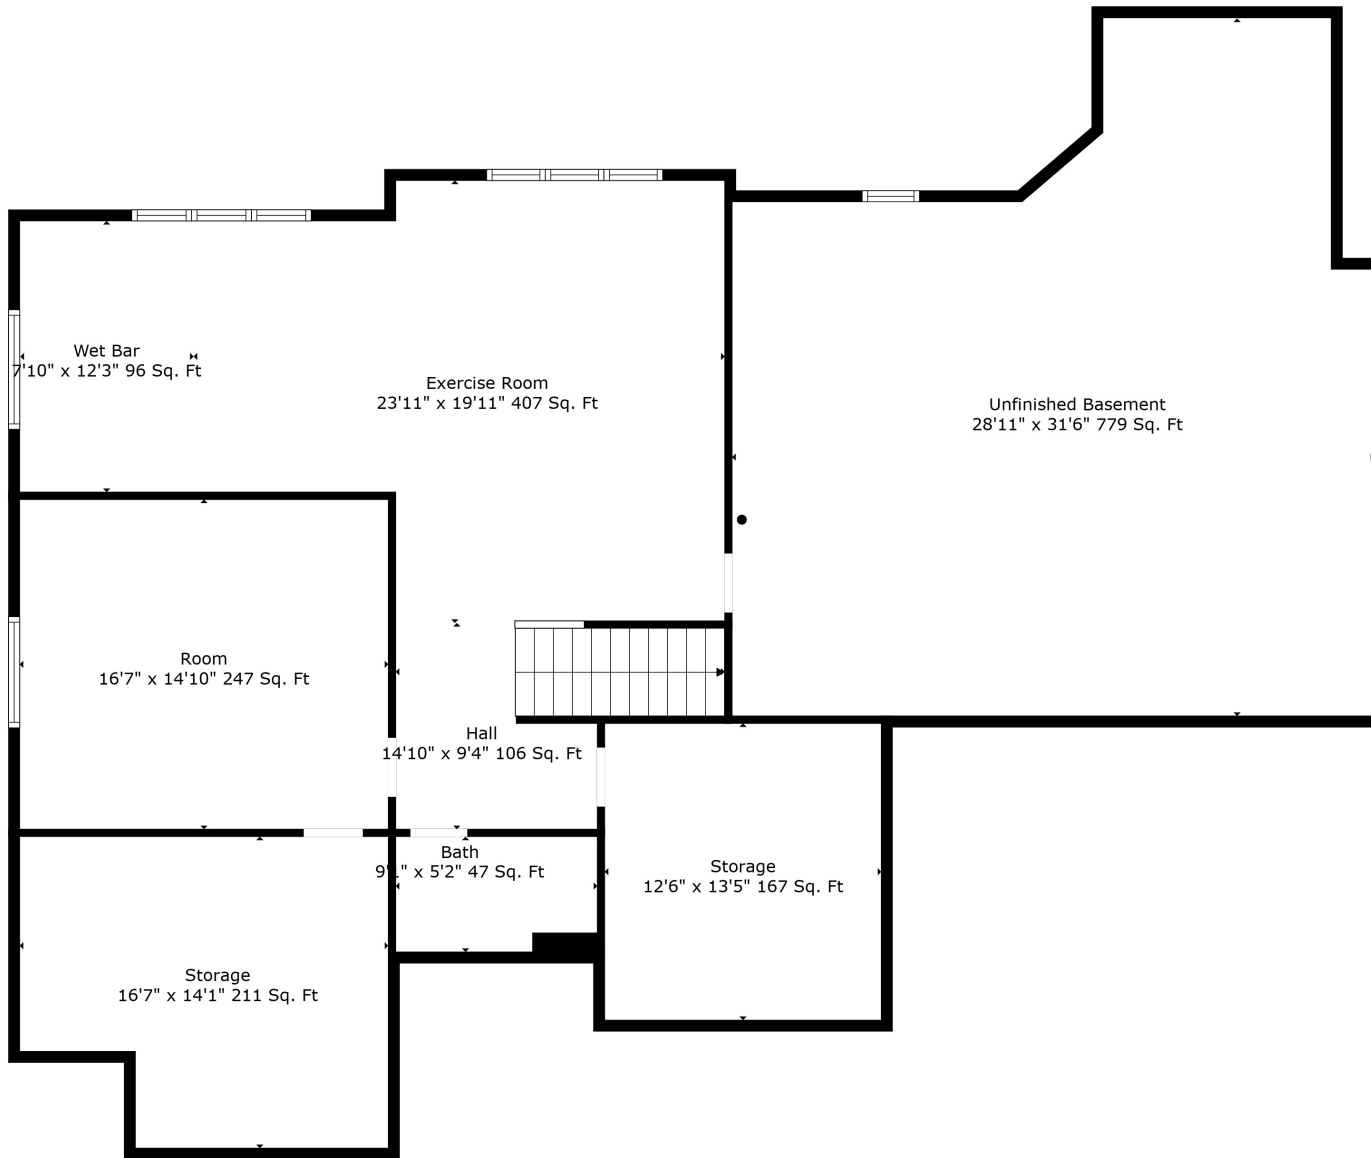

Total scanned area: 5889 sq. ft

Measurements Are Calculated By Cubicasa Technology. Deemed Highly Reliable But Not Guaranteed.

Total scanned area: 5889 sq. ft

Total scanned area: 5889 sq. ft

Measurements Are Calculated By Cubicasa Technology. Deemed Highly Reliable But Not Guaranteed.

Total scanned area: 5889 sq. ft

Measurements Are Calculated By Cubicasa Technology. Deemed Highly Reliable But Not Guaranteed.