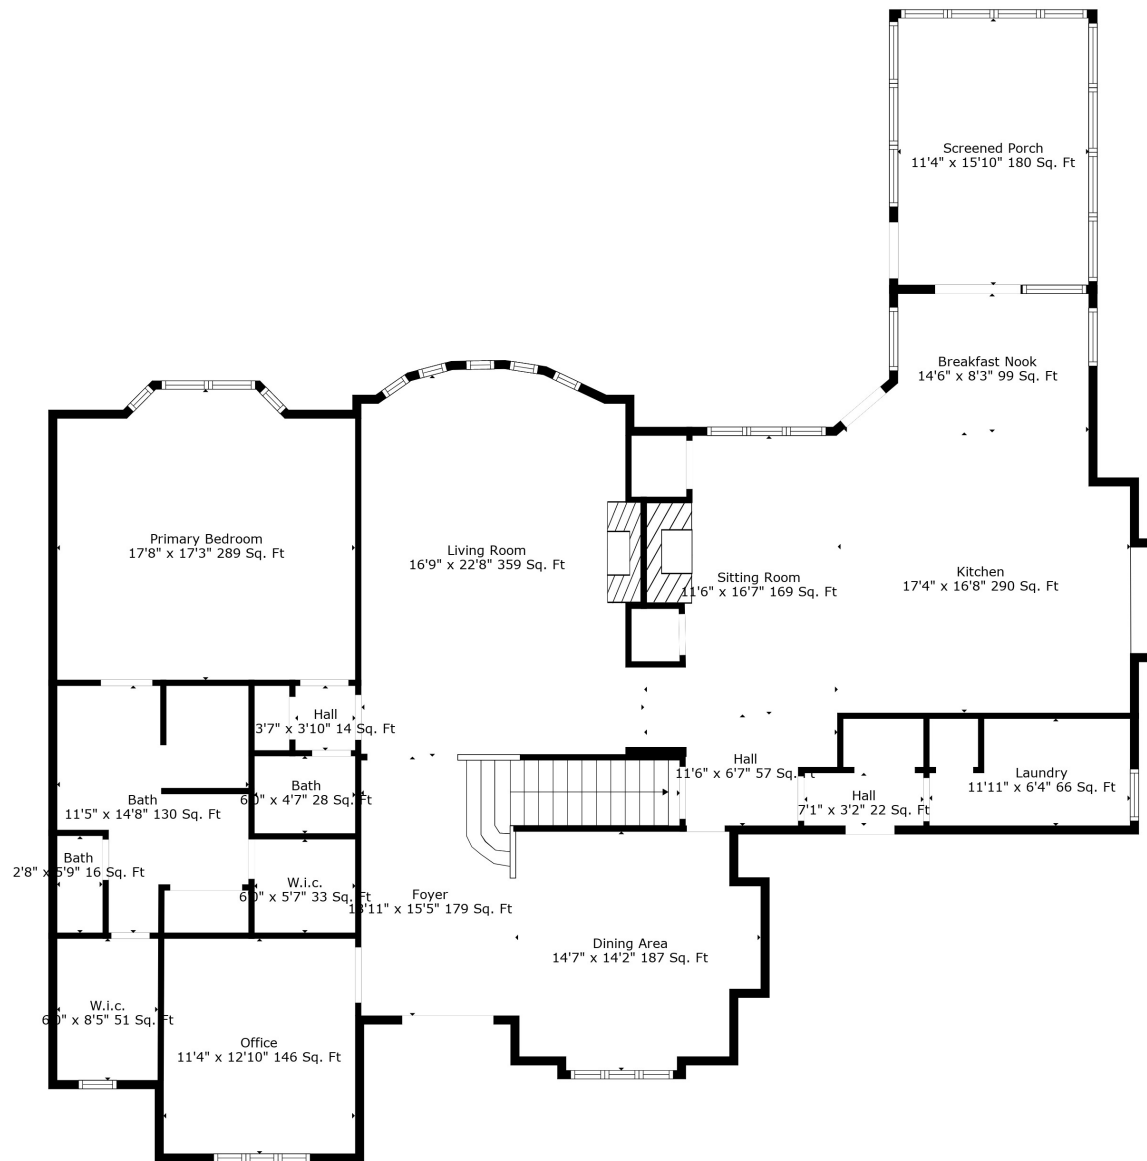

Total scanned area: 5889 sq. ft

Measurements Are Calculated By Cubicasa Technology. Deemed Highly Reliable But Not Guaranteed.

Total scanned area: 5889 sq. ft

Total scanned area: 5889 sq. ft

Measurements Are Calculated By Cubicasa Technology. Deemed Highly Reliable But Not Guaranteed.

Total scanned area: 5889 sq. ft

Measurements Are Calculated By Cubicasa Technology. Deemed Highly Reliable But Not Guaranteed.