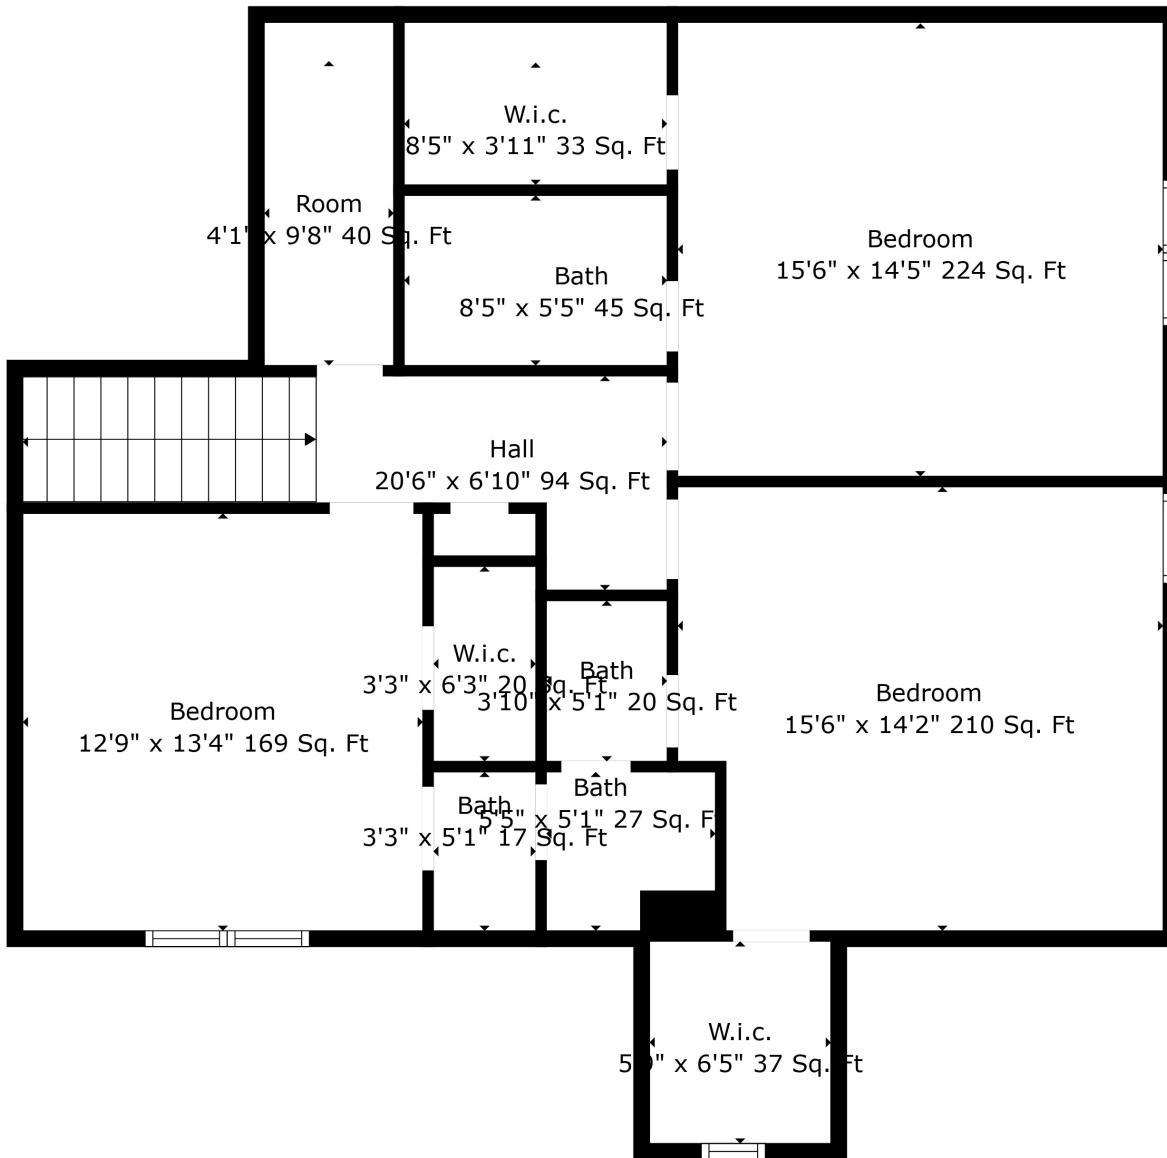

Total scanned area: 5889 sq. ft

Measurements Are Calculated By Cubicasa Technology. Deemed Highly Reliable But Not Guaranteed.

Total scanned area: 5889 sq. ft

Total scanned area: 5889 sq. ft

Measurements Are Calculated By Cubicasa Technology. Deemed Highly Reliable But Not Guaranteed.

Total scanned area: 5889 sq. ft

Measurements Are Calculated By Cubicasa Technology. Deemed Highly Reliable But Not Guaranteed.