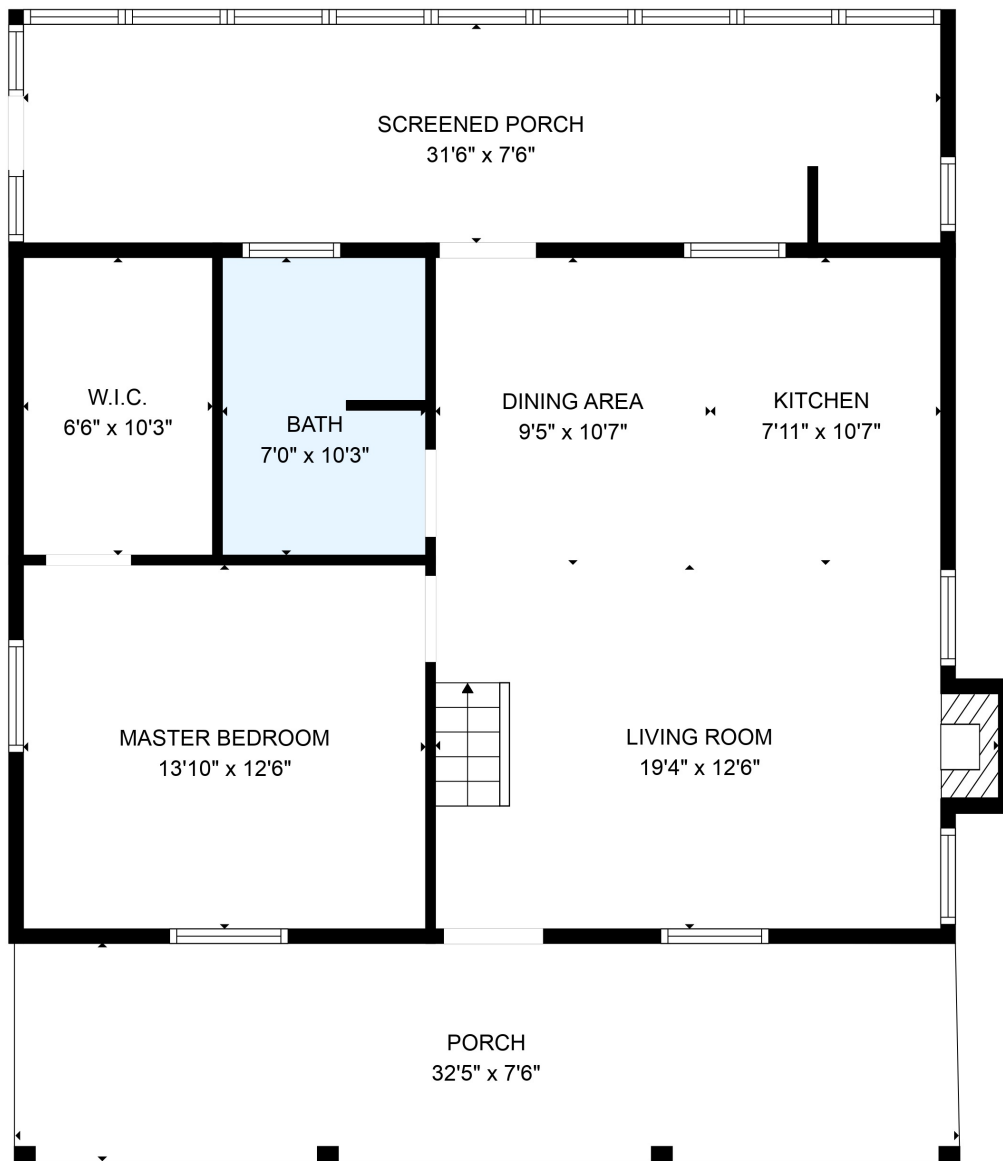

FLOOR 1

FLOOR 2

Total scanned area: 1871 sq. ft

MEASUREMENTS ARE CALCULATED BY CUBICASA TECHNOLOGY. DEEMED HIGHLY RELIABLE BUT NOT GUARANTEED.

BEDROOM  
16'4" x 14'0"

OPEN TO BELOW

Total scanned area: 1871 sq. ft

MEASUREMENTS ARE CALCULATED BY CUBICASA TECHNOLOGY. DEEMED HIGHLY RELIABLE BUT NOT GUARANTEED.

Total scanned area: 1871 sq. ft

MEASUREMENTS ARE CALCULATED BY CUBICASA TECHNOLOGY. DEEMED HIGHLY RELIABLE BUT NOT GUARANTEED.