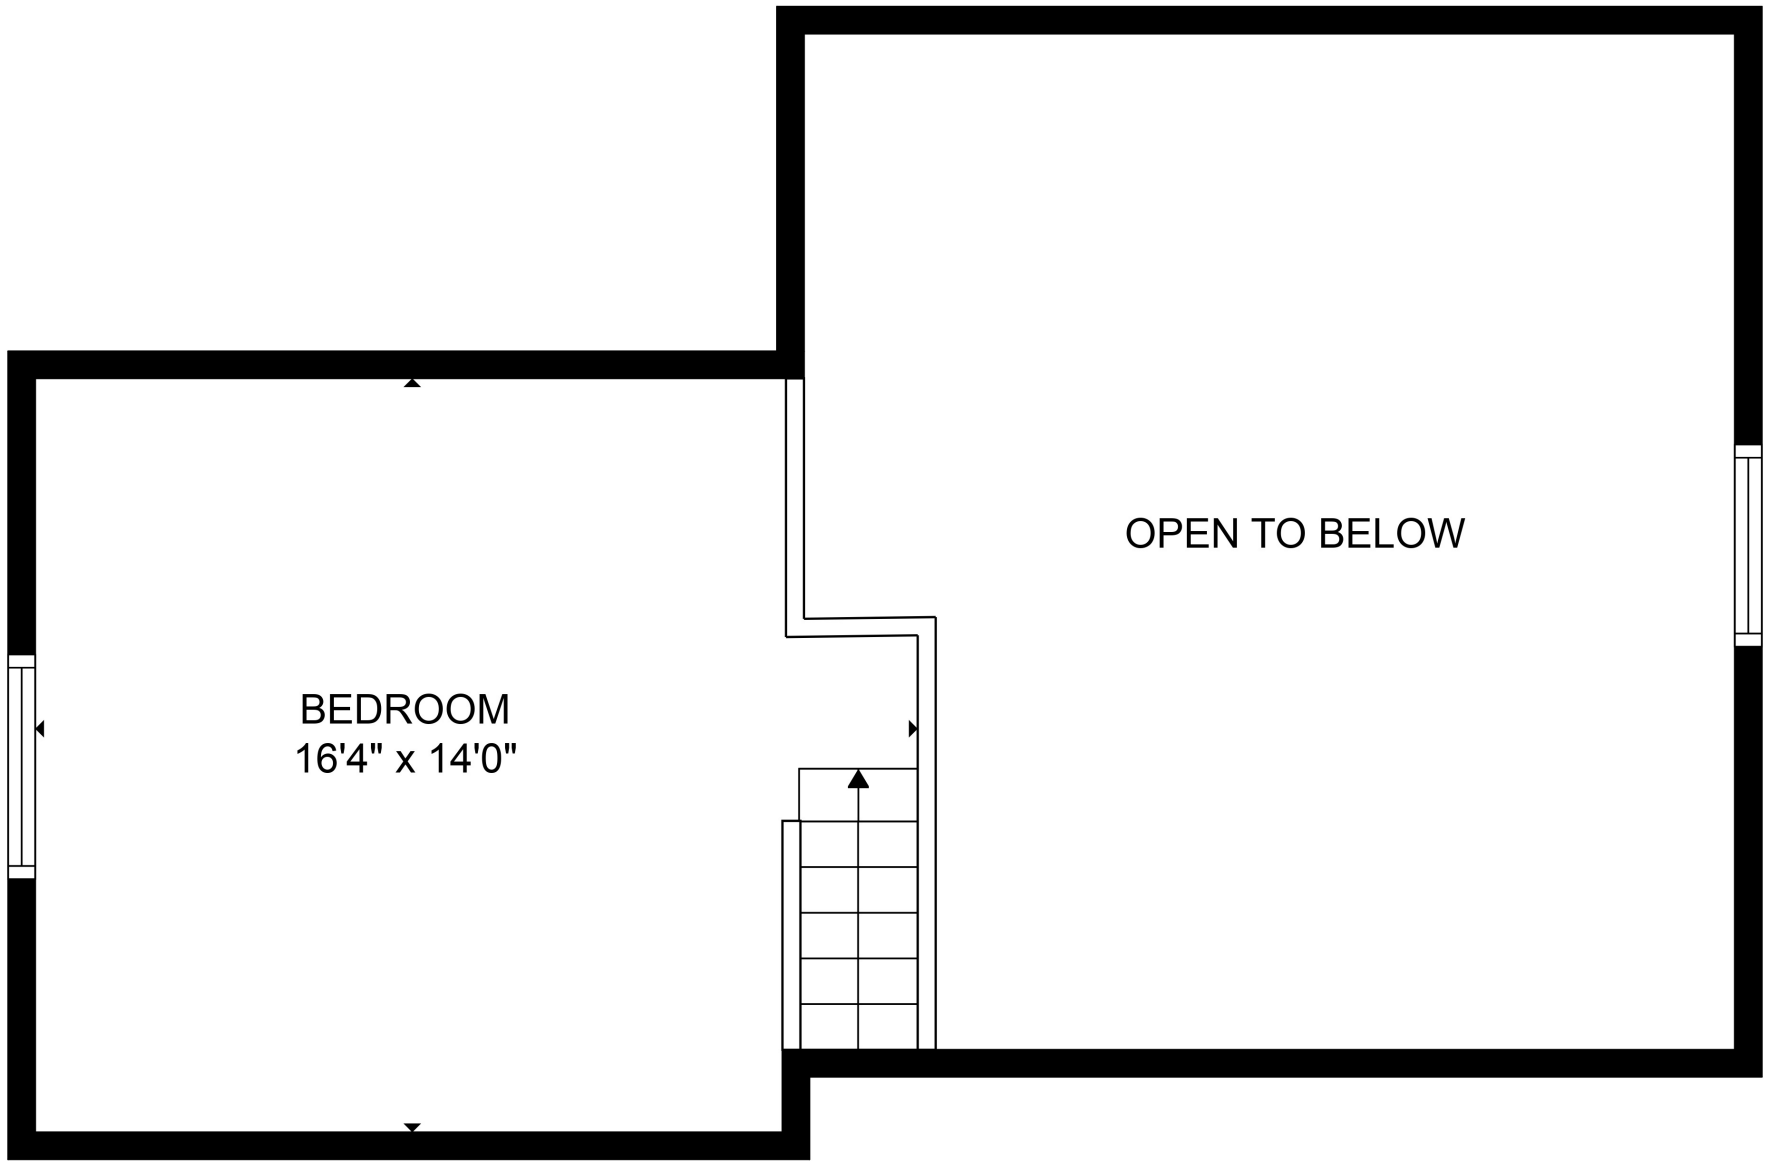

FLOOR 1

FLOOR 2

Total scanned area: 1871 sq. ft

MEASUREMENTS ARE CALCULATED BY CUBICASA TECHNOLOGY. DEEMED HIGHLY RELIABLE BUT NOT GUARANTEED.

BEDROOM  
16'4" x 14'0"

OPEN TO BELOW

Total scanned area: 1871 sq. ft

MEASUREMENTS ARE CALCULATED BY CUBICASA TECHNOLOGY. DEEMED HIGHLY RELIABLE BUT NOT GUARANTEED.

Total scanned area: 1871 sq. ft

MEASUREMENTS ARE CALCULATED BY CUBICASA TECHNOLOGY. DEEMED HIGHLY RELIABLE BUT NOT GUARANTEED.