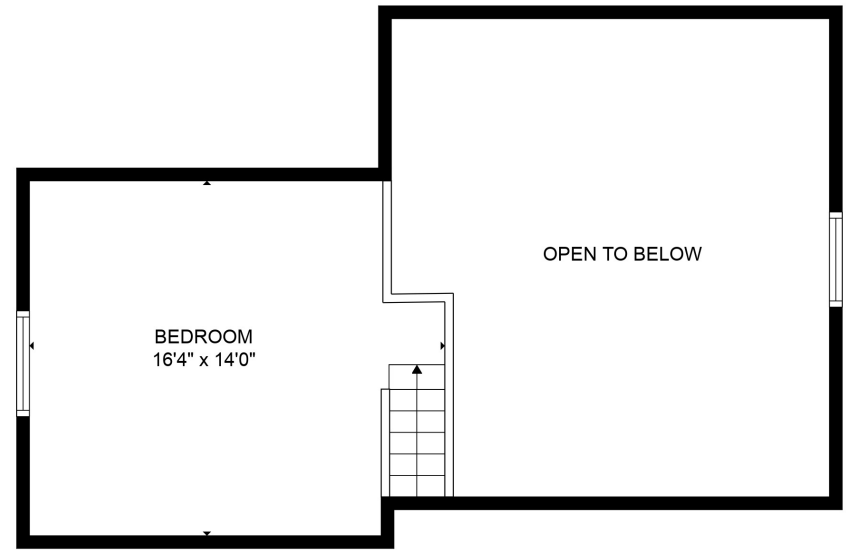

FLOOR 1

FLOOR 2

Total scanned area: 1871 sq. ft

MEASUREMENTS ARE CALCULATED BY CUBICASA TECHNOLOGY. DEEMED HIGHLY RELIABLE BUT NOT GUARANTEED.

BEDROOM  
16'4" x 14'0"

OPEN TO BELOW

Total scanned area: 1871 sq. ft

MEASUREMENTS ARE CALCULATED BY CUBICASA TECHNOLOGY. DEEMED HIGHLY RELIABLE BUT NOT GUARANTEED.

Total scanned area: 1871 sq. ft

MEASUREMENTS ARE CALCULATED BY CUBICASA TECHNOLOGY. DEEMED HIGHLY RELIABLE BUT NOT GUARANTEED.