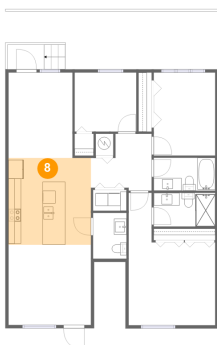

8 Floor 1 - Kitchen

Dimensions: 13'1" x 13'9"
Area: 179 sq. ft
Counted as living area: Yes

Heated: Yes
Finished: Yes
Enclosed: Yes
Contiguous: Yes
Permitted: Yes
Wet space: No
Addition: No
Conversion: No