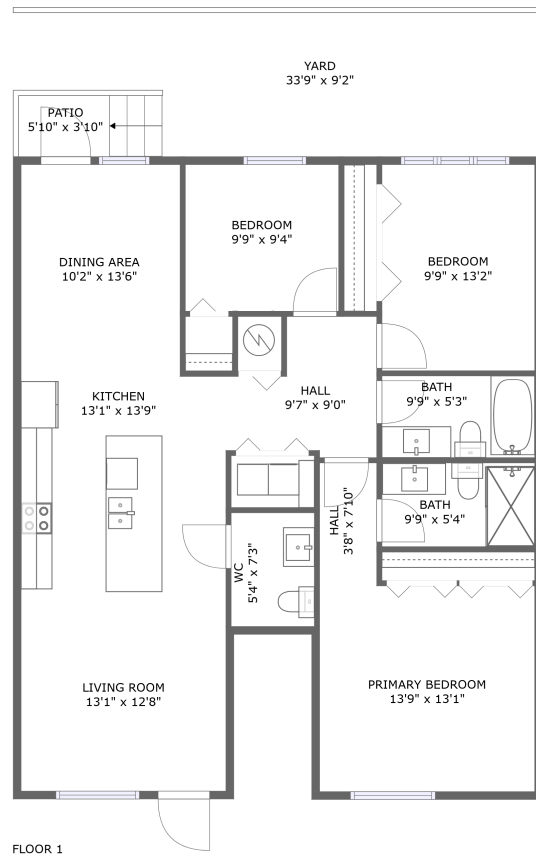

## Property summary

 **0** Garages

 **3** Bedrooms

 **2** Bathrooms

 **1** Half baths

 **1** Floors

 **1,300** Gross living area sqft

 **1,346** Total sqft

**2555 NE 193rd St, Miami, FL, US****Room dimensions****Floor 1****Total sqft: 1346 Living area: 1300**

#		Dimensions	sqft	Counted as living area
1	Bath	5'4" x 7'3"	38 sq. ft	Yes
2	Hall	9'7" x 9'0"	69 sq. ft	Yes
3	Outdoor	5'10" x 3'10"	36 sq. ft	No
4	Dining Room	10'2" x 13'6"	137 sq. ft	Yes
5	Bath	9'9" x 5'3"	51 sq. ft	Yes
6	Bedroom	9'9" x 9'4"	91 sq. ft	Yes
7	Hall	3'8" x 7'10"	29 sq. ft	Yes
8	Kitchen	13'1" x 13'9"	179 sq. ft	Yes
9	Bedroom	13'9" x 13'1"	180 sq. ft	Yes
10	Outdoor	33'9" x 9'2"	271 sq. ft	No
11	Bedroom	9'9" x 13'2"	128 sq. ft	Yes

## 1 Floor 1 - Bath

Dimensions: 5'4" x 7'3"  
Area: 38 sq. ft  
Counted as living area: Yes

Heated: Yes  
Finished: Yes  
Enclosed: Yes  
Contiguous: Yes  
Permitted: Yes  
Wet space: Yes  
Addition: No  
Conversion: No

### 4 Floor 1 - Dining Room

Dimensions: 10'2" x 13'6"  
Area: 137 sq. ft  
Counted as living area: Yes

Heated: Yes  
Finished: Yes  
Enclosed: Yes  
Contiguous: Yes  
Permitted: Yes  
Wet space: No  
Addition: No  
Conversion: No