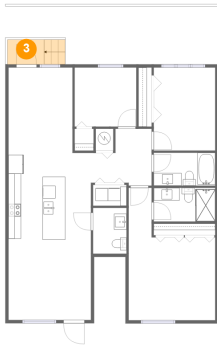

## 2555 NE 193rd St, Miami, FL, US

#		Dimensions	sqft	Counted as living area
12	Living Room	13'1" x 12'8"	166 sq. ft	Yes
13	Bath	9'9" x 5'4"	52 sq. ft	Yes

## 1 Floor 1 - Bath

Dimensions: 5'4" x 7'3"  
Area: 38 sq. ft  
Counted as living area: Yes

Heated: Yes  
Finished: Yes  
Enclosed: Yes  
Contiguous: Yes  
Permitted: Yes  
Wet space: Yes  
Addition: No  
Conversion: No

## 2 Floor 1 - Hall

Dimensions: 9'7" x 9'0"  
Area: 69 sq. ft  
Counted as living area: Yes

Heated: Yes  
Finished: Yes  
Enclosed: Yes  
Contiguous: Yes  
Permitted: Yes  
Wet space: No  
Addition: No  
Conversion: No

### 3 Floor 1 - Outdoor

Dimensions: 5'10" x 3'10"  
Area: 36 sq. ft  
Counted as living area: No

Heated: No  
Finished: Yes  
Enclosed: No  
Contiguous: Yes  
Permitted: Yes  
Wet space: No  
Addition: No  
Conversion: No