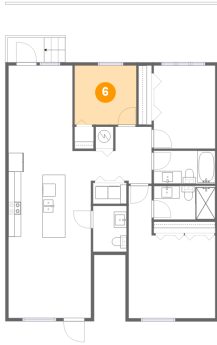

6 Floor 1 - Bedroom

Dimensions: 9'9" x 9'4"
Area: 91 sq. ft
Counted as living area: Yes

Heated: Yes
Finished: Yes
Enclosed: Yes
Contiguous: Yes
Permitted: Yes
Wet space: No
Addition: No
Conversion: No