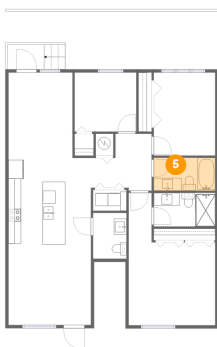

5 Floor 1 - Bath

Dimensions: 9'9" x 5'3"
Area: 51 sq. ft
Counted as living area: Yes

Heated: Yes
Finished: Yes
Enclosed: Yes
Contiguous: Yes
Permitted: Yes
Wet space: Yes
Addition: No
Conversion: No