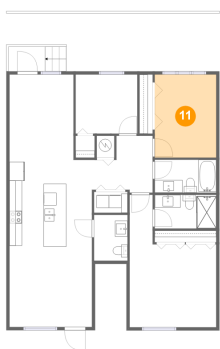

11 Floor 1 - Bedroom

Dimensions: 9'9" x 13'2"
Area: 128 sq. ft
Counted as living area: Yes

Heated: Yes
Finished: Yes
Enclosed: Yes
Contiguous: Yes
Permitted: Yes
Wet space: No
Addition: No
Conversion: No