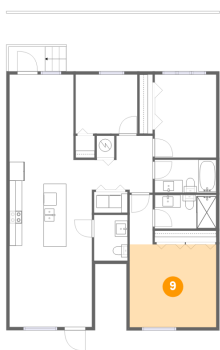

9 Floor 1 - Bedroom

Dimensions: 13'9" x 13'1"
Area: 180 sq. ft
Counted as living area: Yes

Heated: Yes
Finished: Yes
Enclosed: Yes
Contiguous: Yes
Permitted: Yes
Wet space: No
Addition: No
Conversion: No