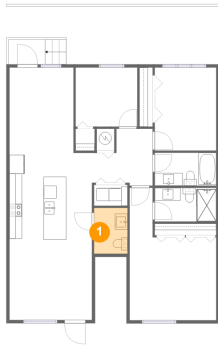

1 Floor 1 - Bath

Dimensions: 5'4" x 7'3"
Area: 38 sq. ft
Counted as living area: Yes

Heated: Yes
Finished: Yes
Enclosed: Yes
Contiguous: Yes
Permitted: Yes
Wet space: Yes
Addition: No
Conversion: No