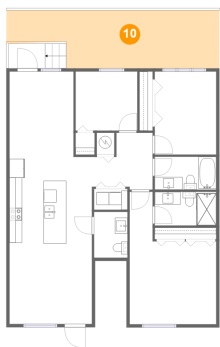

10 Floor 1 - Outdoor

Dimensions: 33'9" x 9'2"
Area: 271 sq. ft
Counted as living area: No

Heated: No
Finished: No
Enclosed: No
Contiguous: Yes
Permitted: No
Wet space: No
Addition: No
Conversion: No