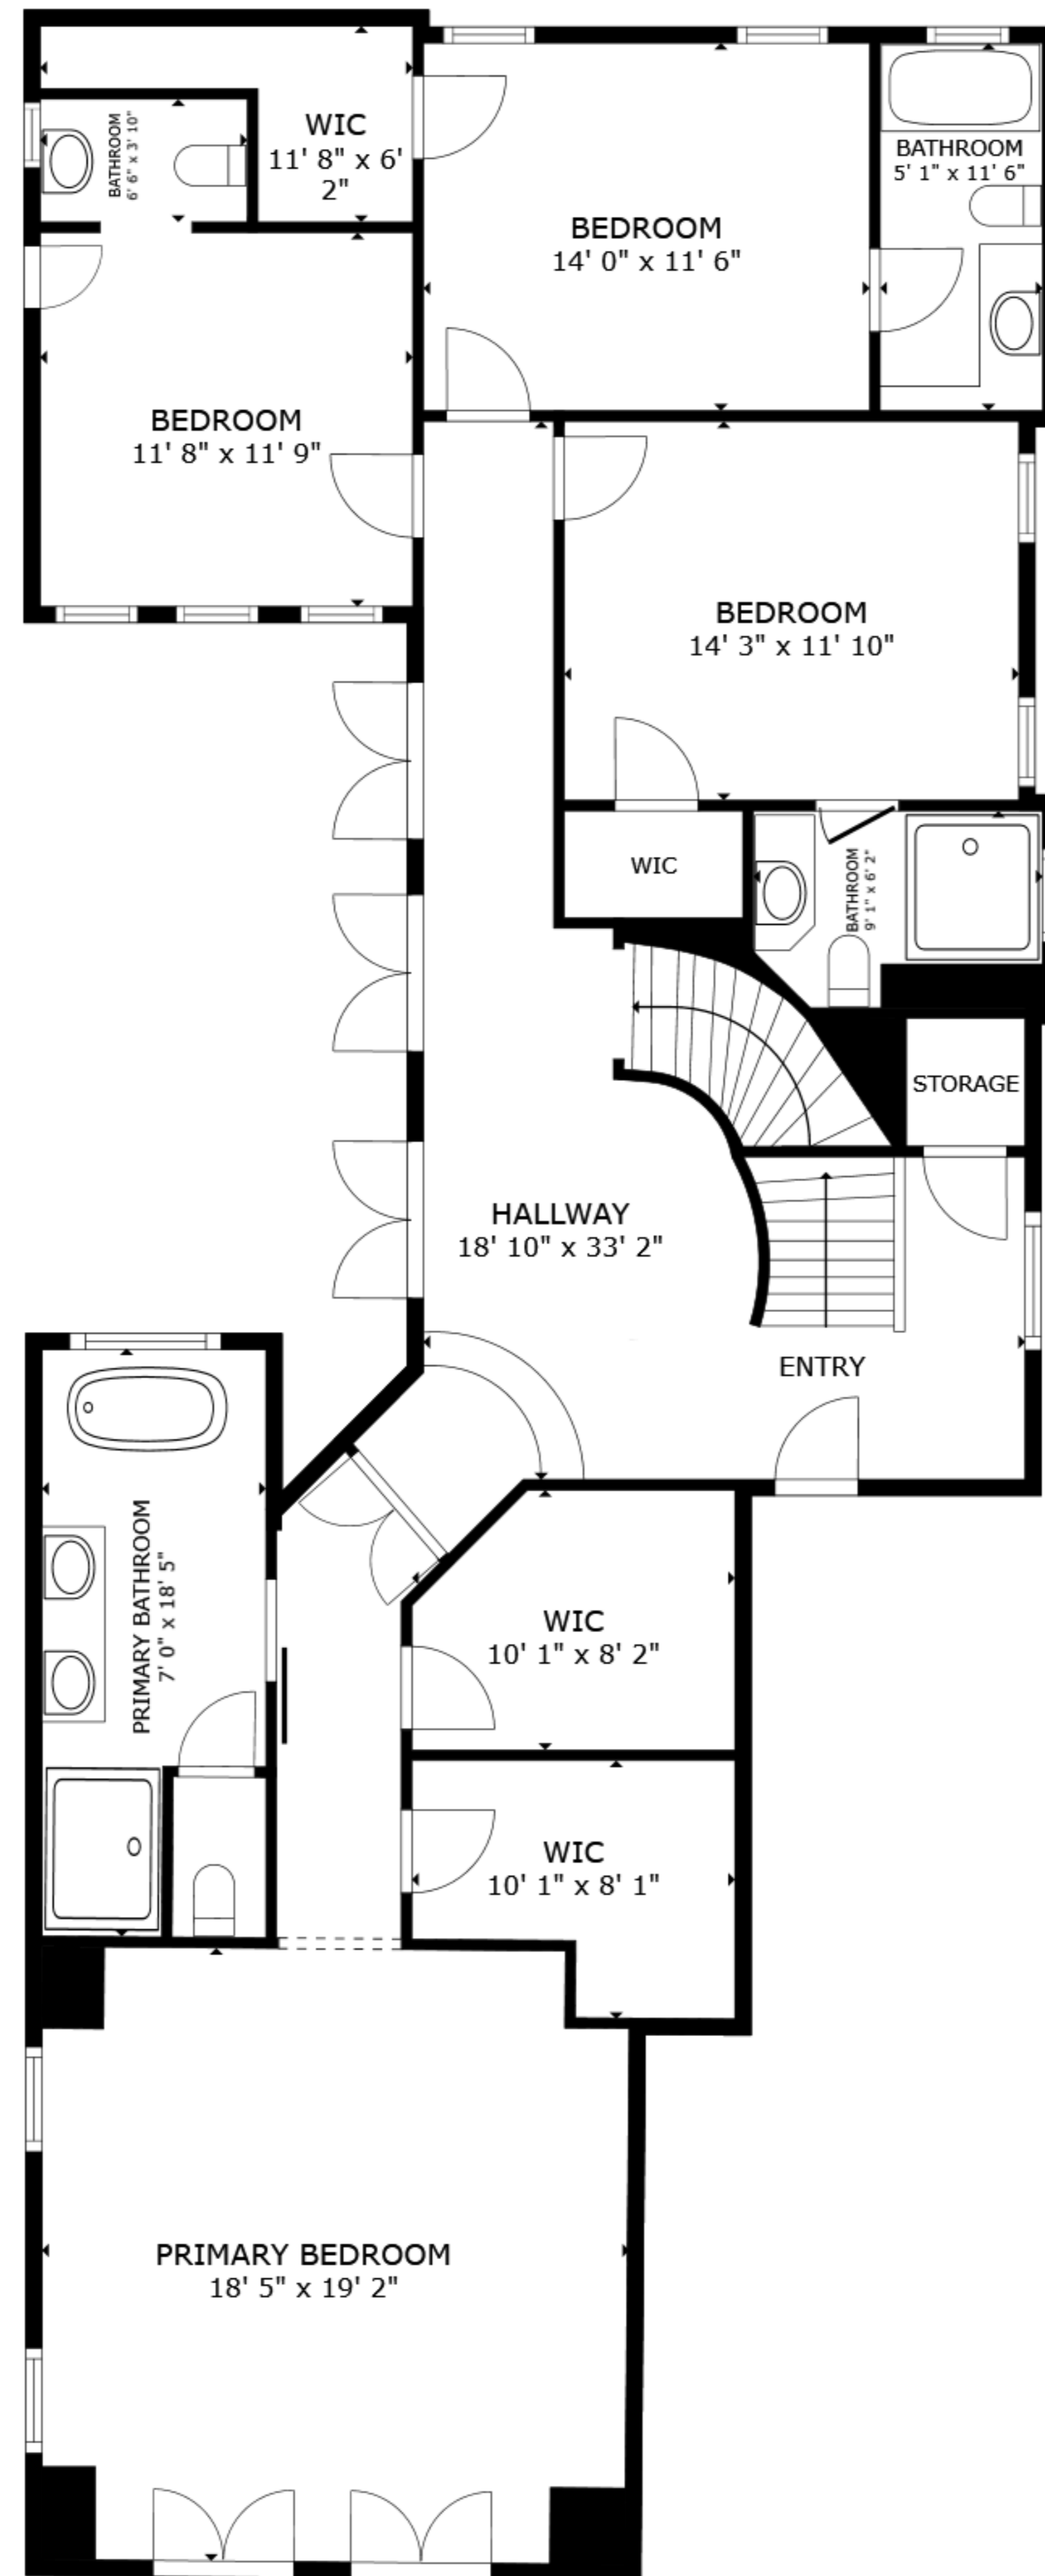

FLOOR 1

FLOOR 2

FLOOR 3

GROSS INTERNAL AREA
 FLOOR 1 833 sq.ft. FLOOR 2 1,782 sq.ft. FLOOR 3 1,397 sq.ft.
 EXCLUDED AREAS : GAME ROOM 377 sq.ft.
 TOTAL : 4,013 sq.ft.

SIZES AND DIMENSIONS ARE APPROXIMATE, ACTUAL MAY VARY.