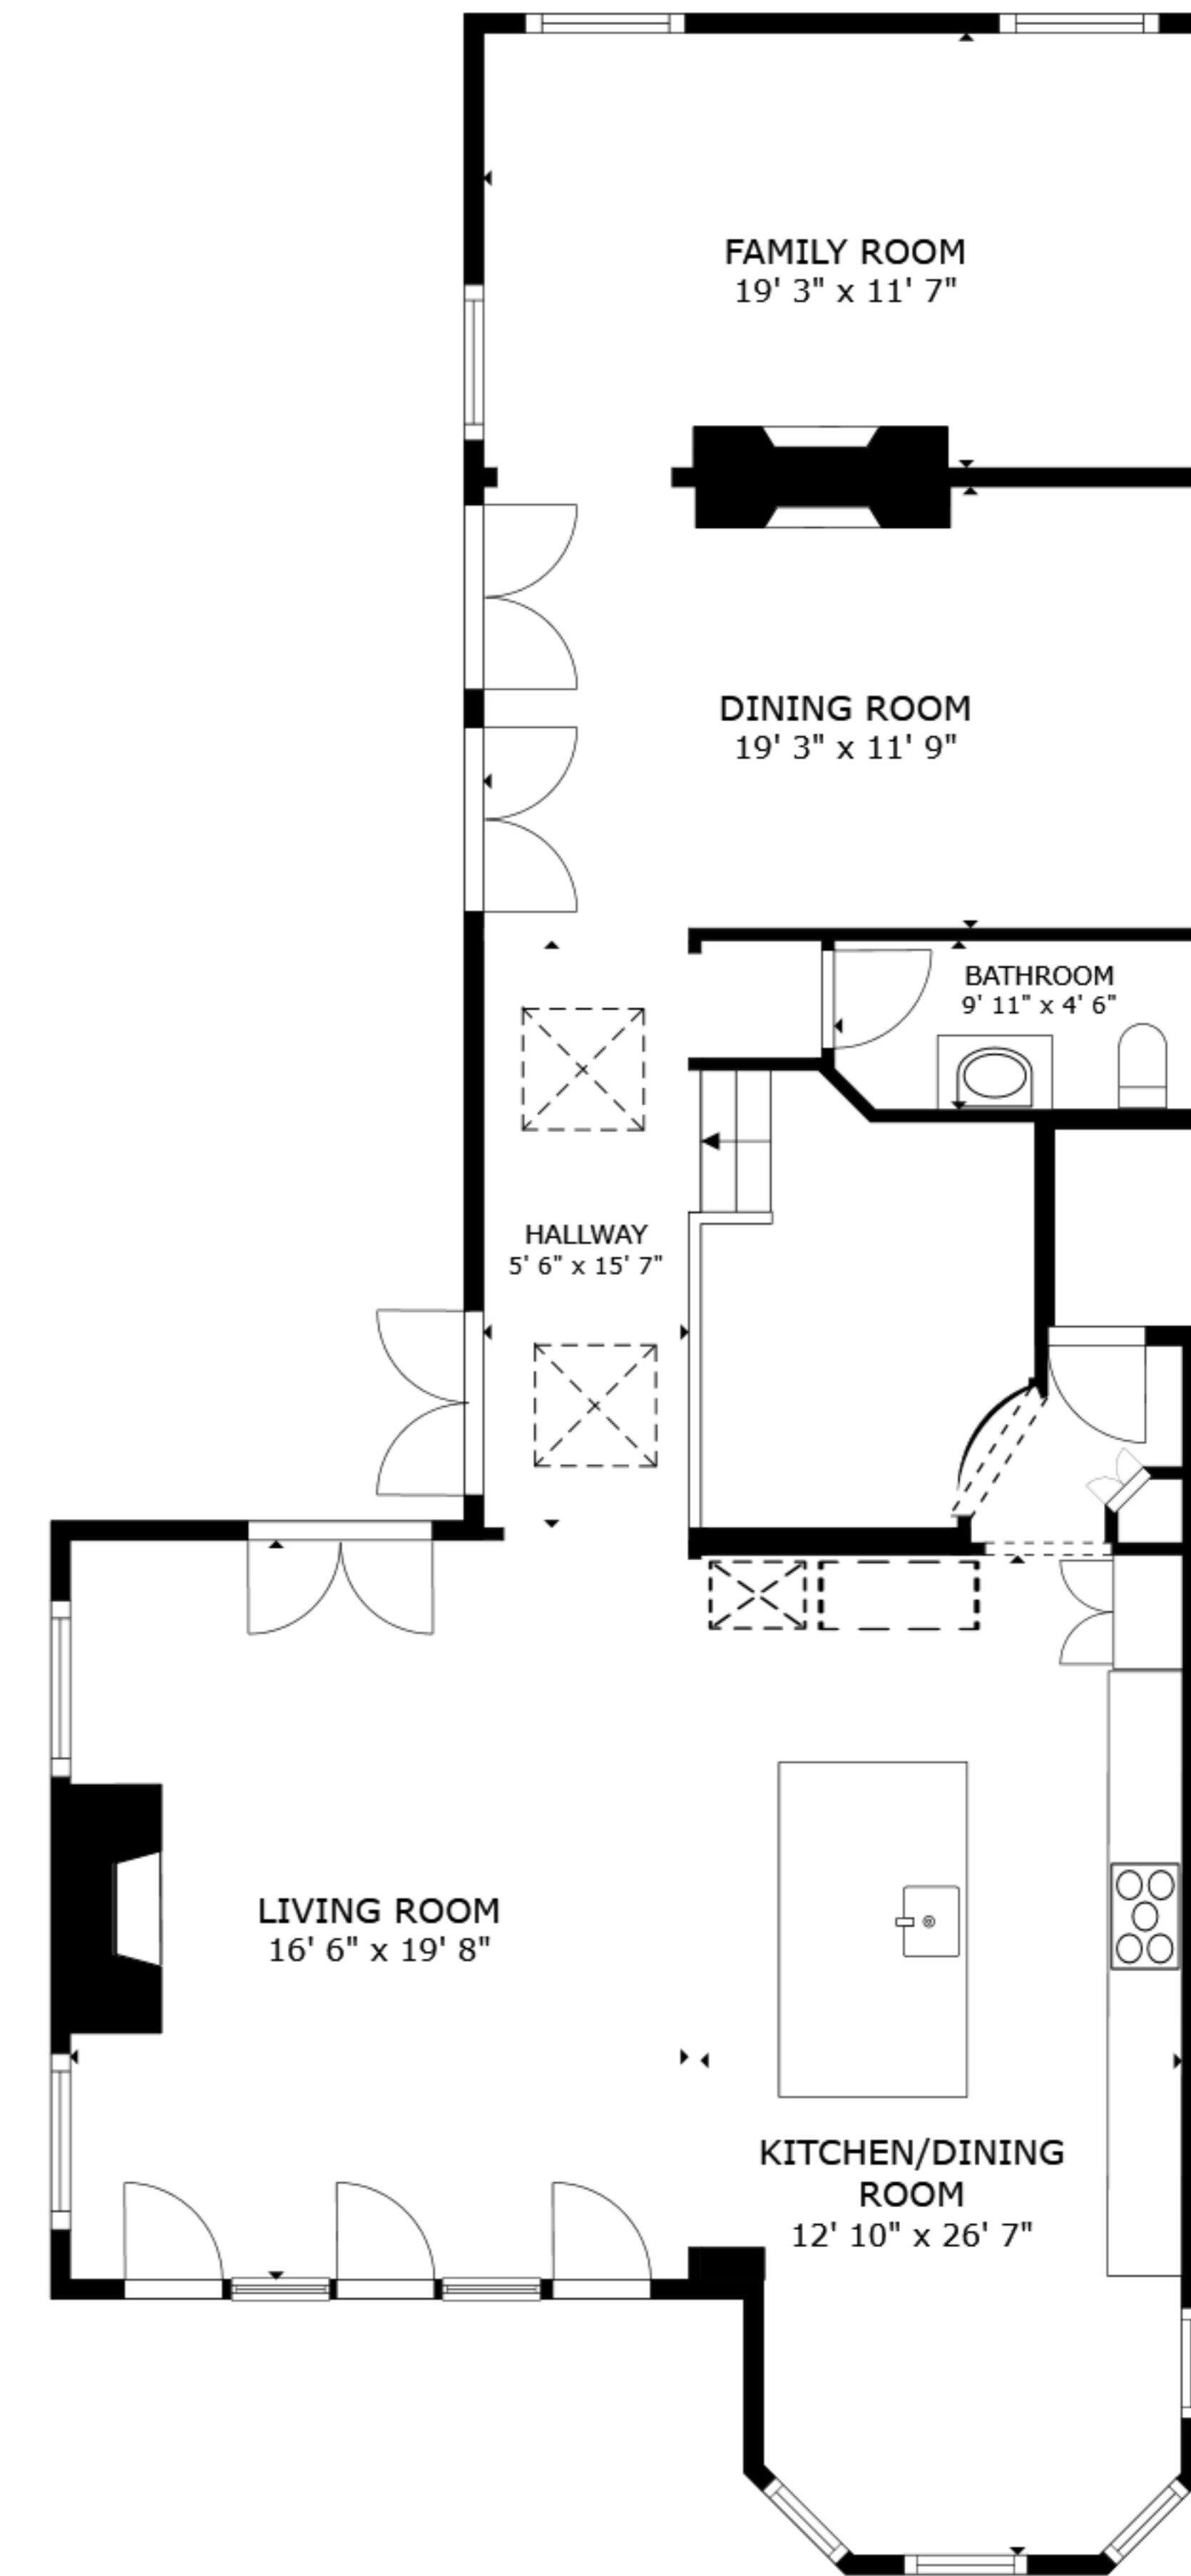

FLOOR 1

FLOOR 2

FLOOR 3

GROSS INTERNAL AREA
 FLOOR 1 833 sq.ft. FLOOR 2 1,782 sq.ft. FLOOR 3 1,397 sq.ft.
 EXCLUDED AREAS : GAME ROOM 377 sq.ft.
 TOTAL : 4,013 sq.ft.

SIZES AND DIMENSIONS ARE APPROXIMATE, ACTUAL MAY VARY.