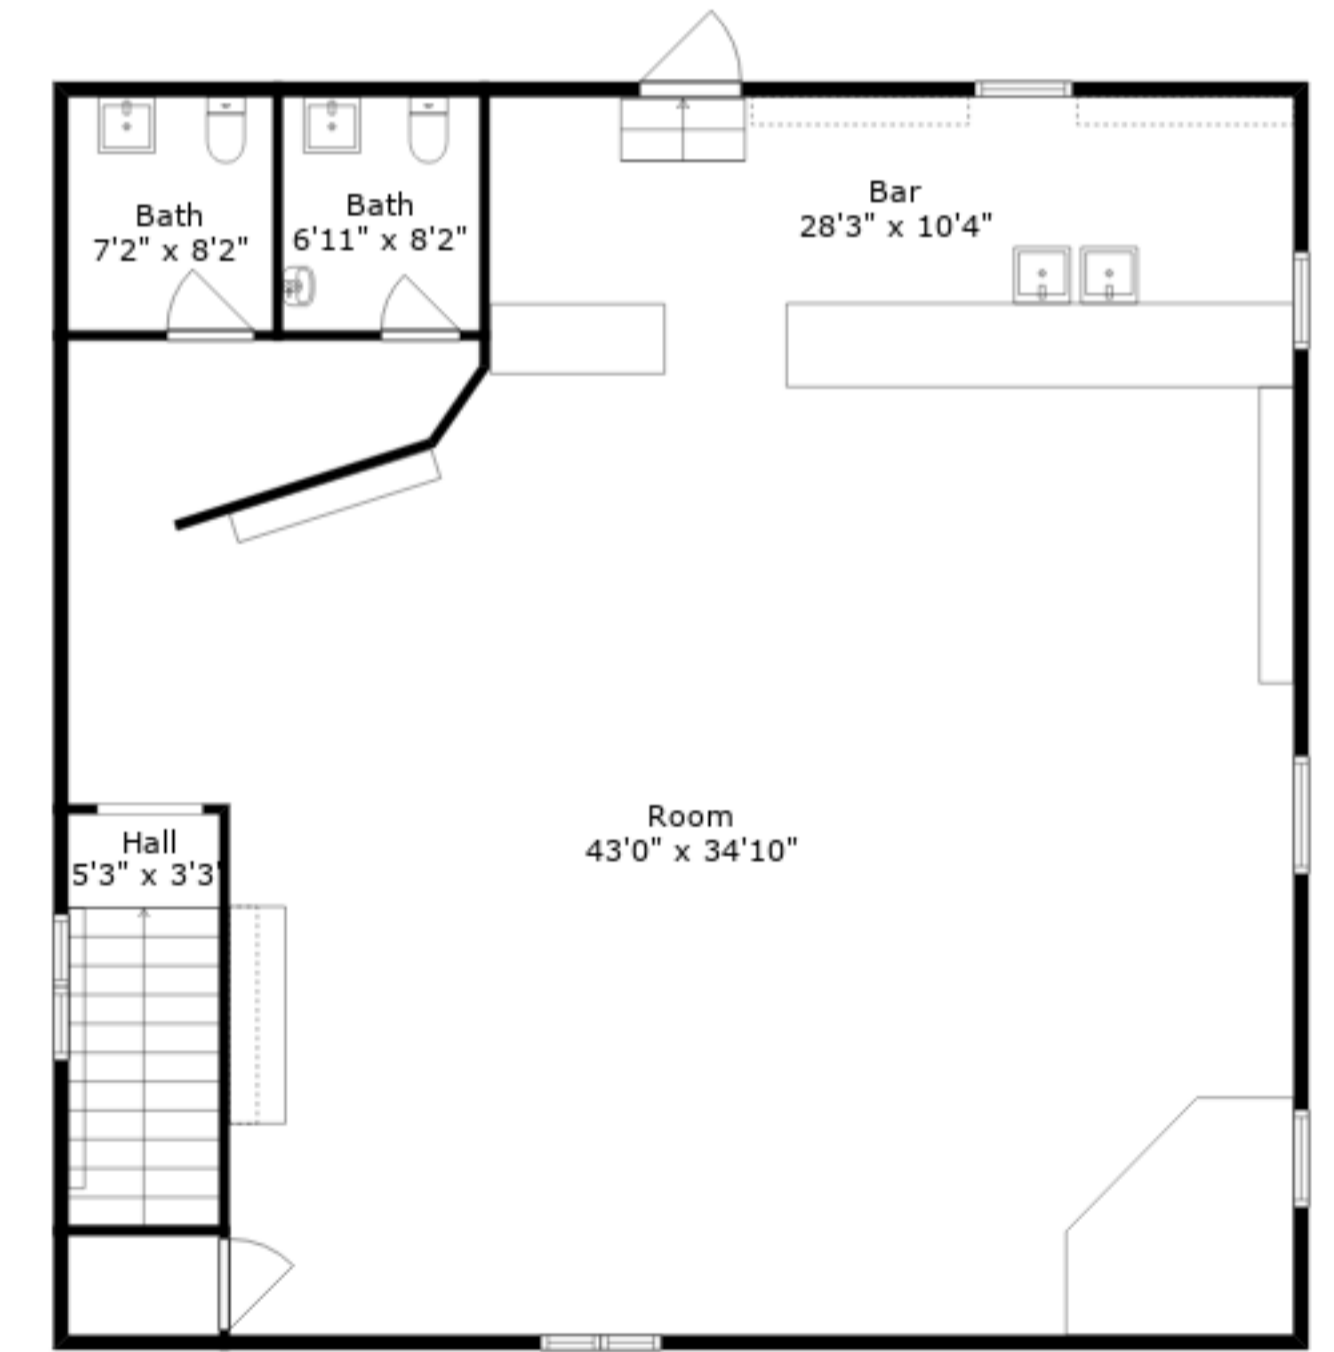

Sizes And Dimensions Are Approximate. Actual May Vary.

Room  
22'4" x 21'0"

**ESTIMATED AREAS**

GLA FLOOR 1: 7007 sq. ft EXCLUDED AREAS 0 sq. ft  
GLA FLOOR 2: 491 sq. ft EXCLUDED AREAS 0 sq. ft  
GLA FLOOR 3: 1953 sq. ft EXCLUDED AREAS 0 sq. ft  
Total GLA 9451 sq. ft, total area 9451 sq. ft

Sizes And Dimensions Are Approximate. Actual May Vary.

**ESTIMATED AREAS**

GLA FLOOR 1: 7007 sq. ft EXCLUDED AREAS 0 sq. ft  
 GLA FLOOR 2: 491 sq. ft EXCLUDED AREAS 0 sq. ft  
 GLA FLOOR 3: 1953 sq. ft EXCLUDED AREAS 0 sq. ft  
 Total GLA 9451 sq. ft, total area 9451 sq. ft

Sizes And Dimensions Are Approximate. Actual May Vary.

Floor 1

Floor 2

Floor 3

**ESTIMATED AREAS**

GLA FLOOR 1: 7007 sq. ft EXCLUDED AREAS 0 sq. ft  
 GLA FLOOR 2: 491 sq. ft EXCLUDED AREAS 0 sq. ft  
 GLA FLOOR 3: 1953 sq. ft EXCLUDED AREAS 0 sq. ft  
 Total GLA 9451 sq. ft, total area 9451 sq. ft

Sizes And Dimensions Are Approximate. Actual May Vary.