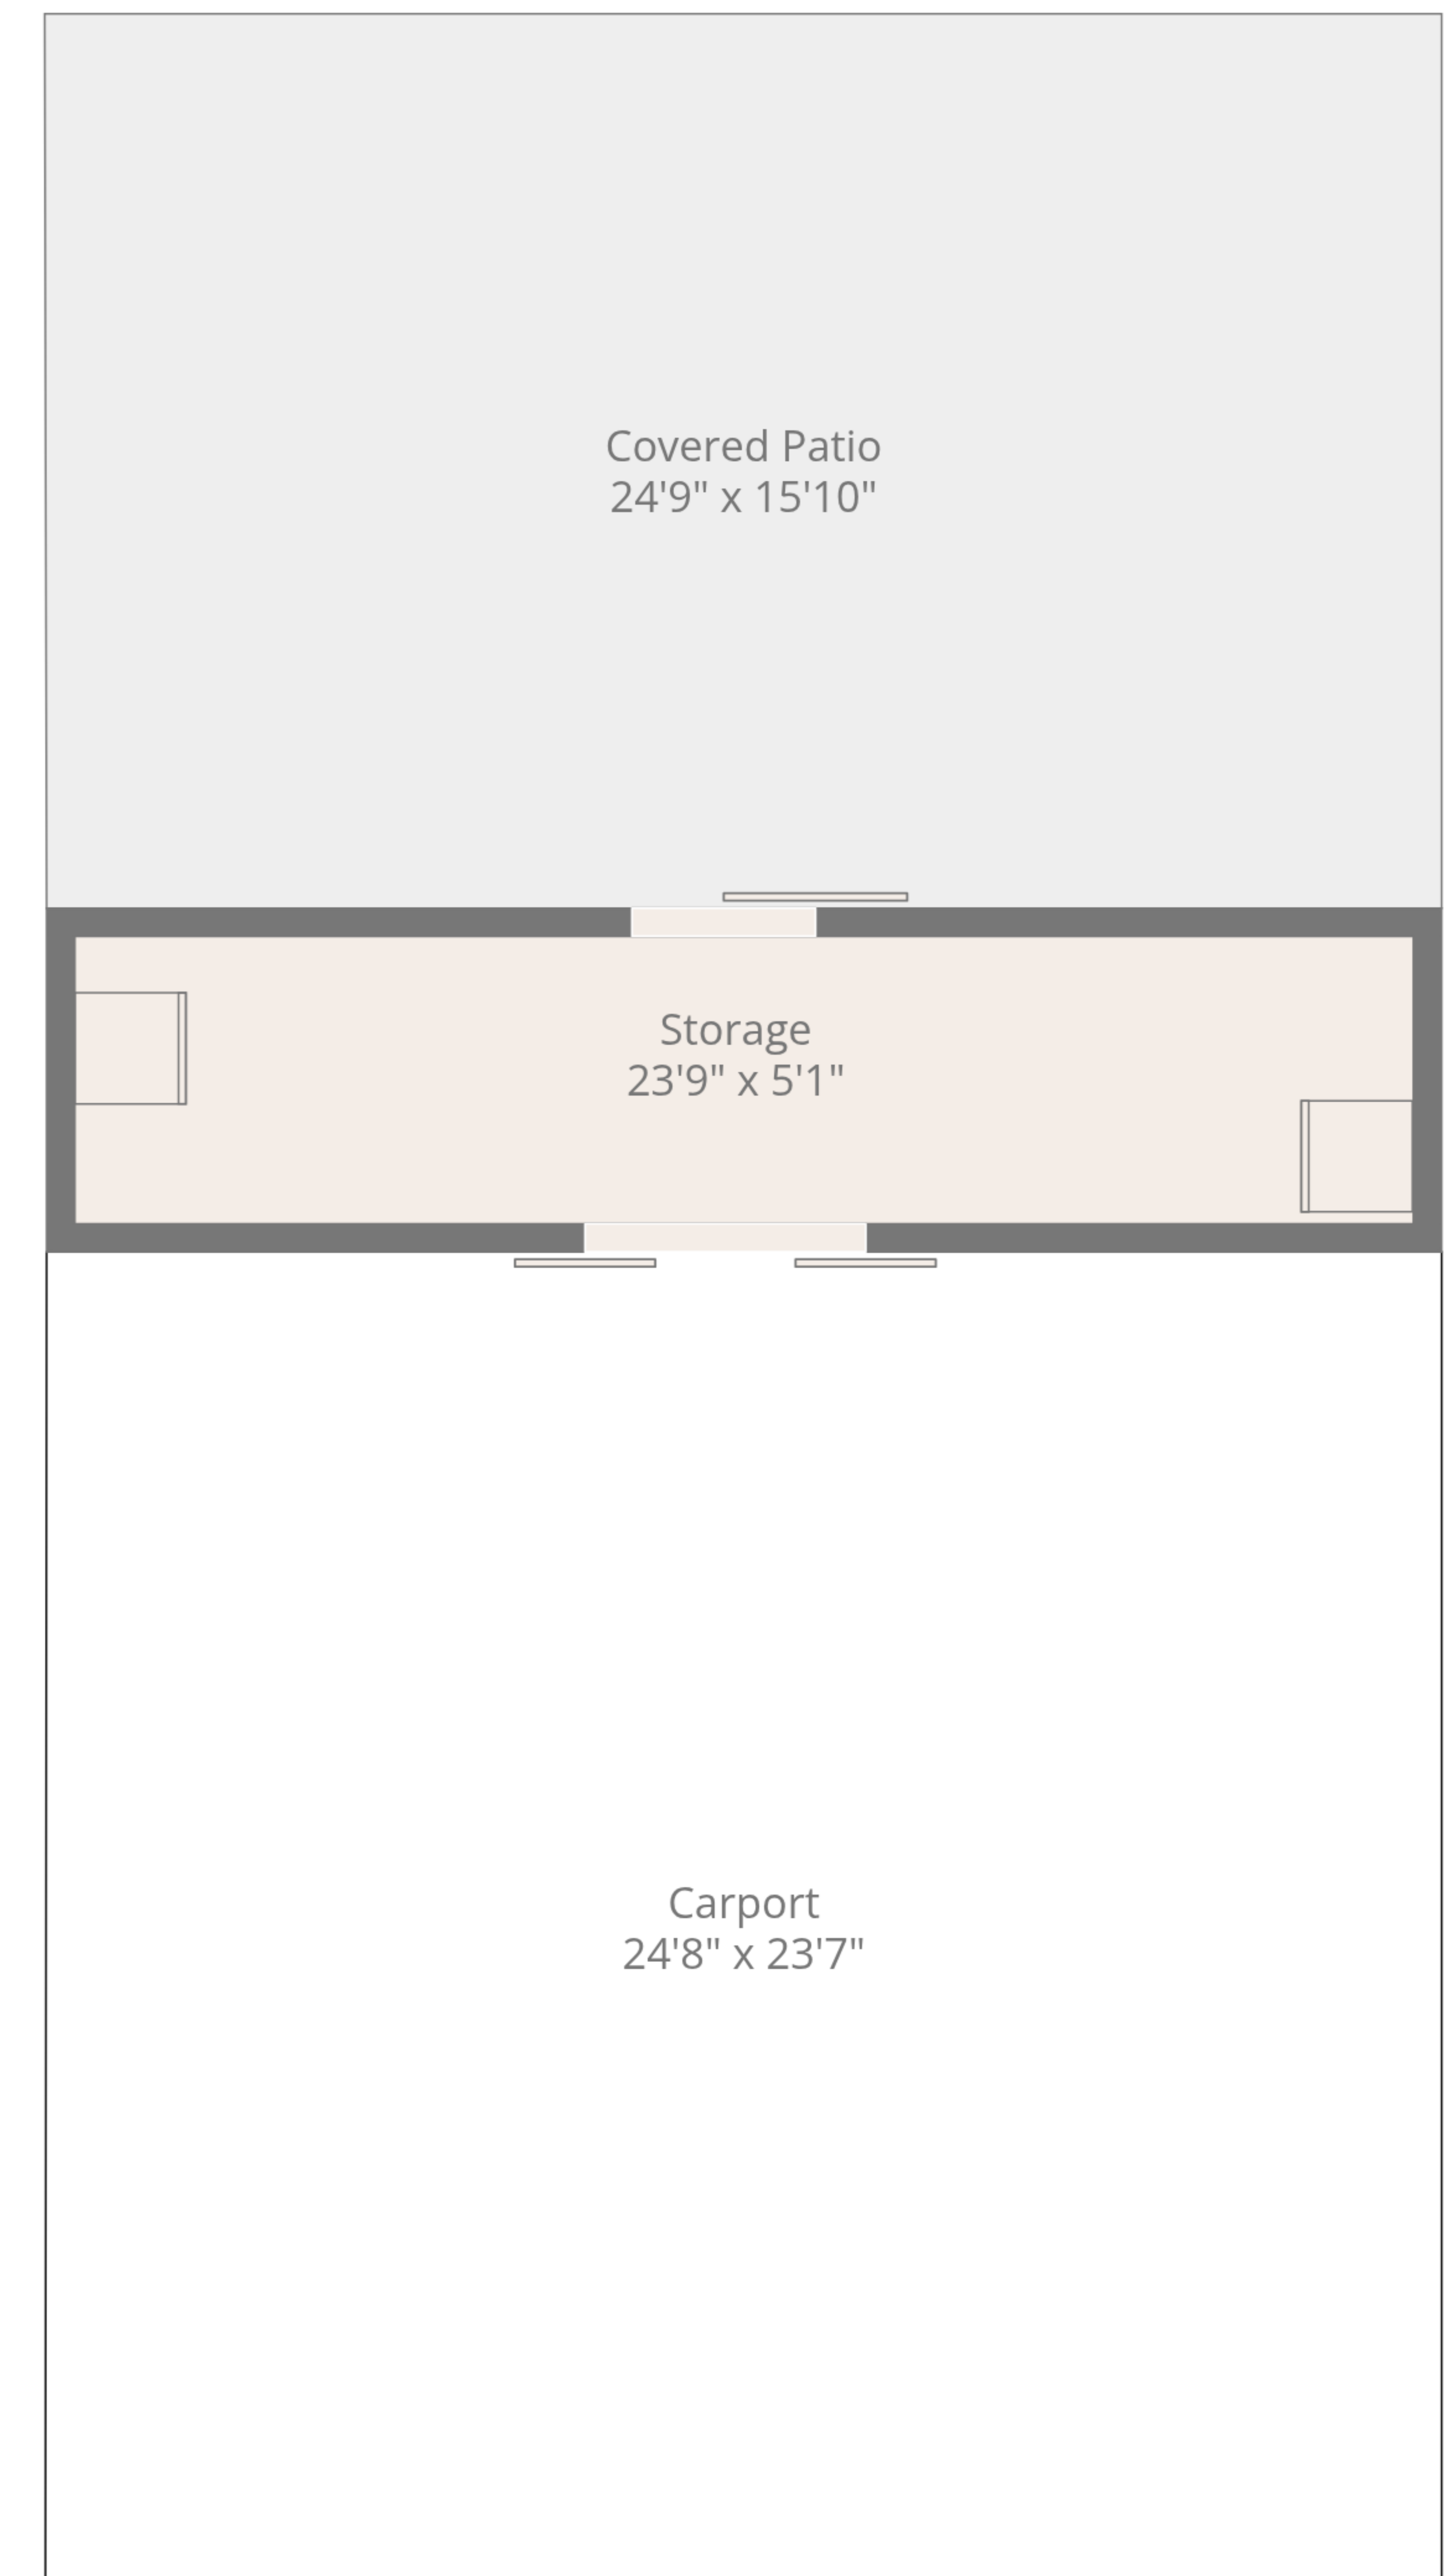

8040 MEDIA

**TOTAL: 1522 sq. ft**  
 1st floor: 1522 sq. ft  
 EXCLUDED AREAS: STORAGE: 121 sq. ft, CARPORT: 584 sq. ft, COVERED PATIO: 830 sq. ft,  
 PORCH: 411 sq. ft, FIREPLACE: 13 sq. ft, WALLS: 110 sq. ft

Floor Plan Measurements Deemed Highly Reliable But Not Guaranteed

8040 MEDIA

**TOTAL: 1522 sq. ft**  
 1st floor: 1522 sq. ft  
 EXCLUDED AREAS: STORAGE: 121 sq. ft, CARPORT: 584 sq. ft, COVERED PATIO: 830 sq. ft,  
 PORCH: 411 sq. ft, FIREPLACE: 13 sq. ft, WALLS: 110 sq. ft

Floor Plan Measurements Deemed Highly Reliable But Not Guaranteed