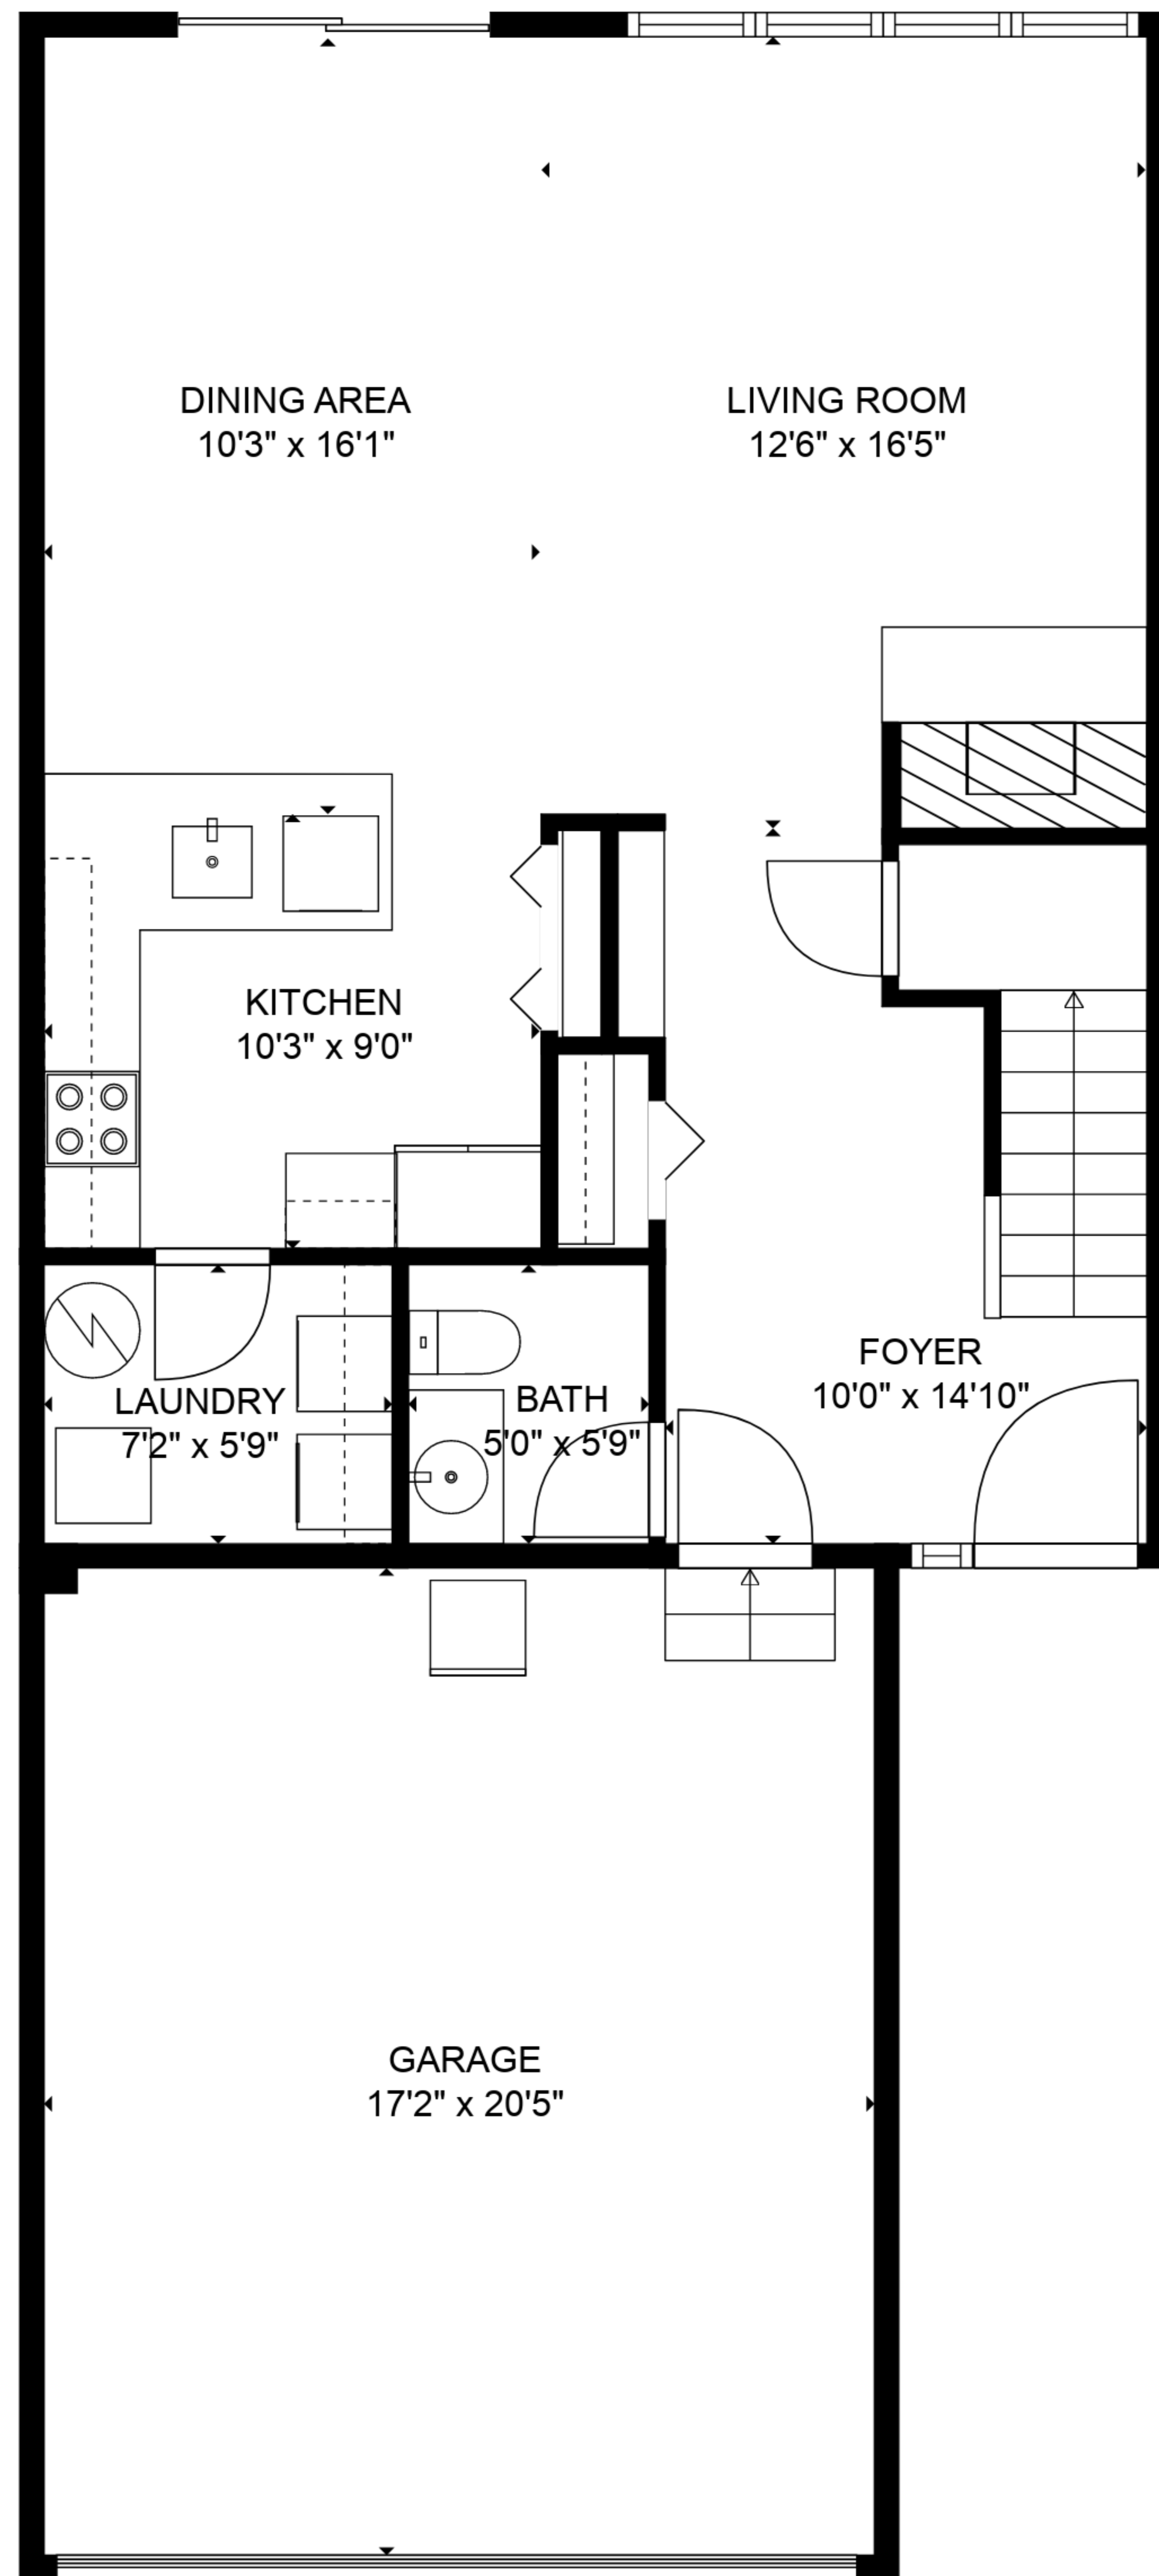

TOTAL: 1595 sq. ft
FLOOR 1: 712 sq. ft, FLOOR 2: 883 sq. ft
EXCLUDED AREAS: GARAGE: 351 sq. ft, OPEN TO BELOW: 38 sq. ft
SIZES AND DIMENSIONS ARE APPROXIMATE, ACTUAL MAY VARY.

TOTAL: 1595 sq. ft
 FLOOR 1: 712 sq. ft, FLOOR 2: 883 sq. ft
 EXCLUDED AREAS: GARAGE: 351 sq. ft, OPEN TO BELOW: 38 sq. ft

SIZES AND DIMENSIONS ARE APPROXIMATE, ACTUAL MAY VARY.

FLOOR 1

FLOOR 2

TOTAL: 1595 sq. ft
 FLOOR 1: 712 sq. ft, FLOOR 2: 883 sq. ft
 EXCLUDED AREAS: GARAGE: 351 sq. ft, OPEN TO BELOW: 38 sq. ft

SIZES AND DIMENSIONS ARE APPROXIMATE, ACTUAL MAY VARY.