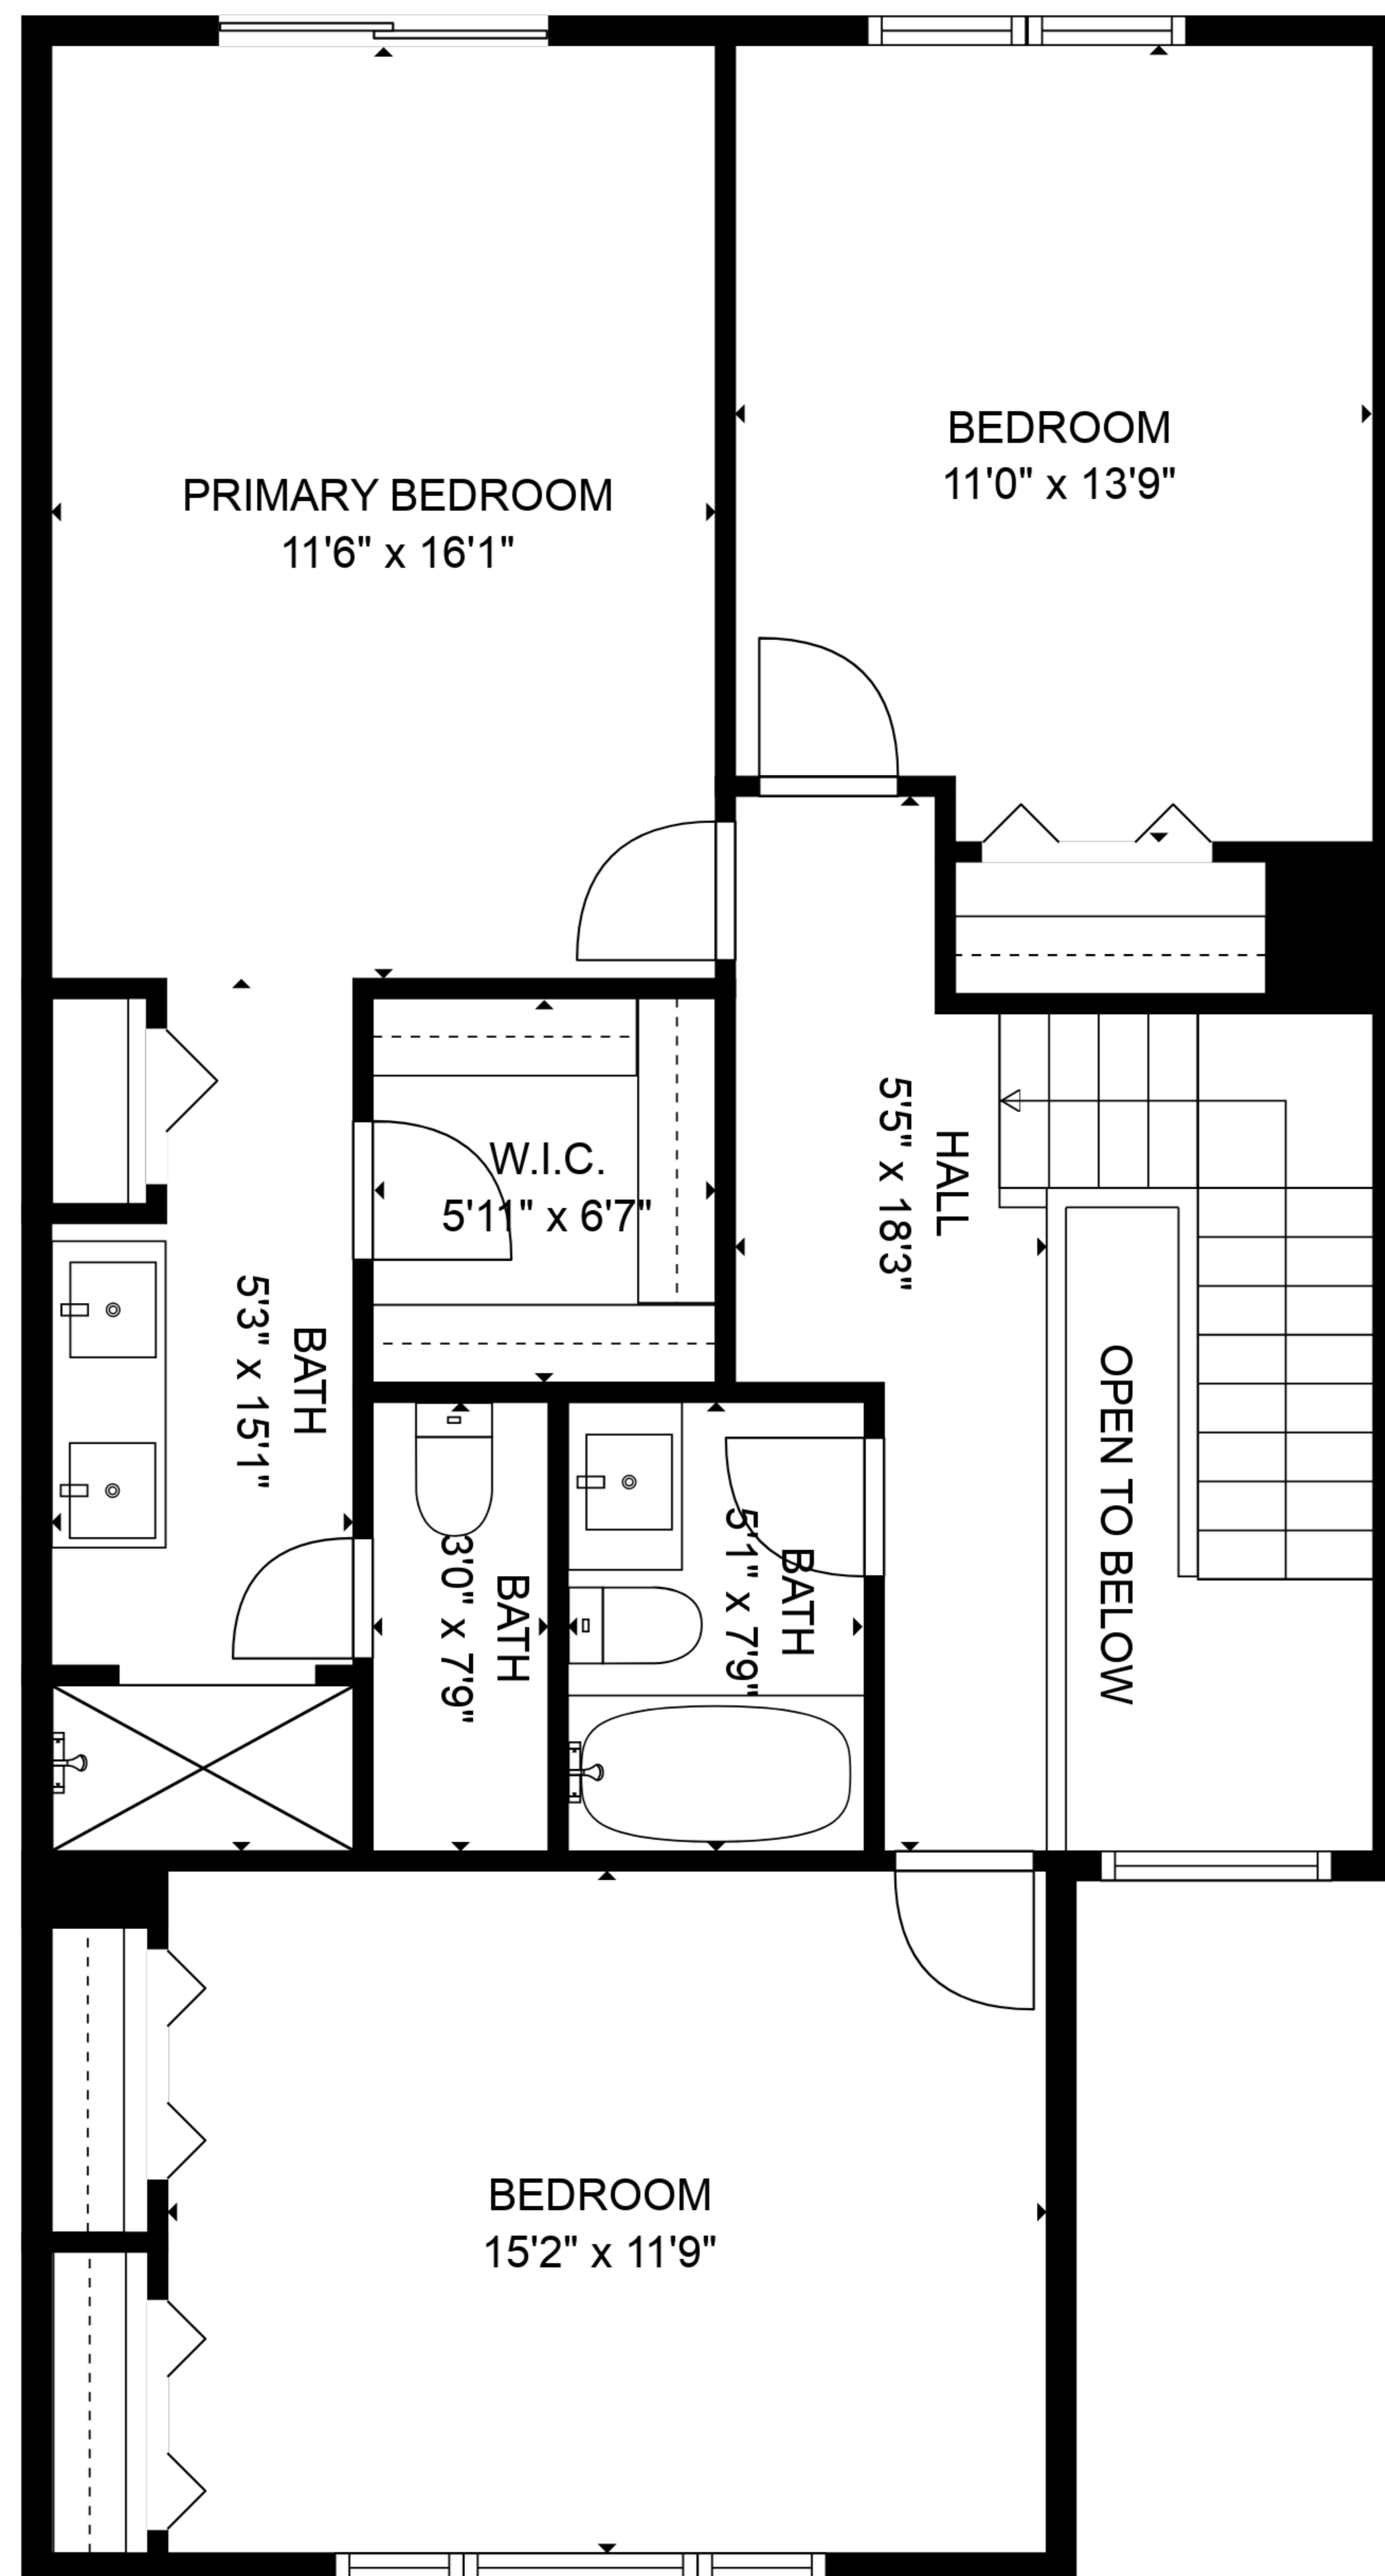

TOTAL: 1595 sq. ft
FLOOR 1: 712 sq. ft, FLOOR 2: 883 sq. ft
EXCLUDED AREAS: GARAGE: 351 sq. ft, OPEN TO BELOW: 38 sq. ft
SIZES AND DIMENSIONS ARE APPROXIMATE, ACTUAL MAY VARY.

TOTAL: 1595 sq. ft
 FLOOR 1: 712 sq. ft, FLOOR 2: 883 sq. ft
 EXCLUDED AREAS: GARAGE: 351 sq. ft, OPEN TO BELOW: 38 sq. ft

SIZES AND DIMENSIONS ARE APPROXIMATE, ACTUAL MAY VARY.

FLOOR 1

FLOOR 2

TOTAL: 1595 sq. ft
 FLOOR 1: 712 sq. ft, FLOOR 2: 883 sq. ft
 EXCLUDED AREAS: GARAGE: 351 sq. ft, OPEN TO BELOW: 38 sq. ft

SIZES AND DIMENSIONS ARE APPROXIMATE, ACTUAL MAY VARY.