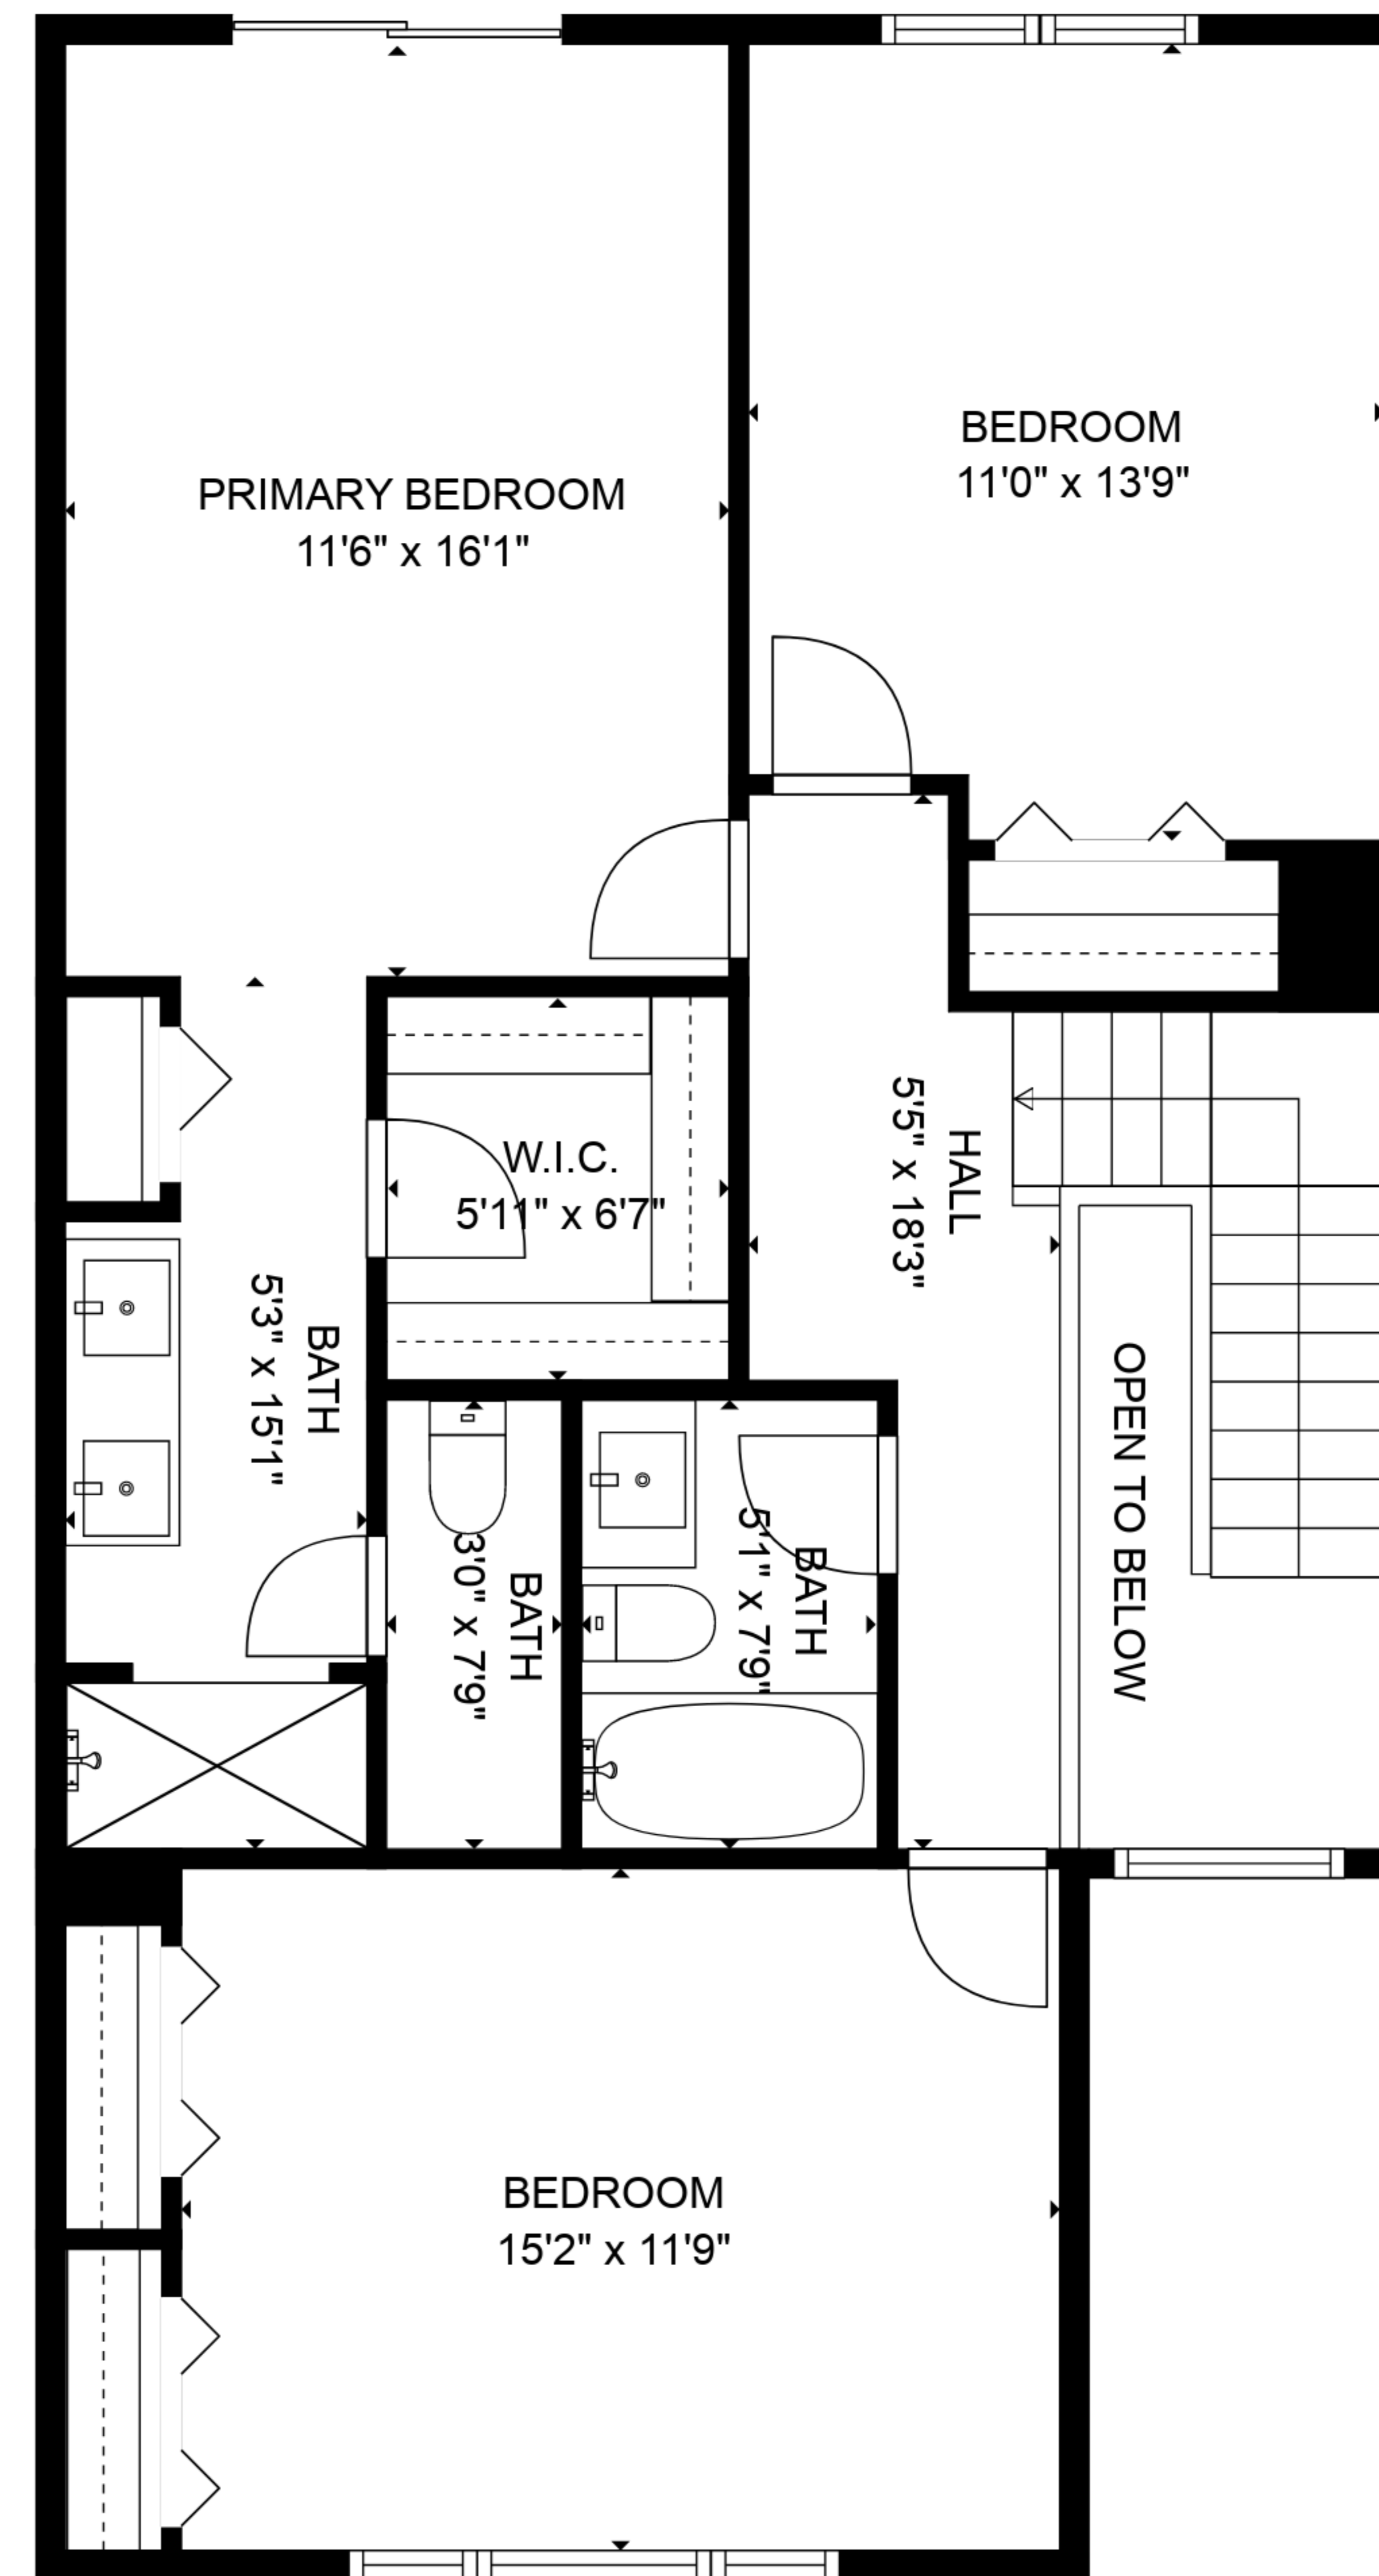

TOTAL: 1595 sq. ft
FLOOR 1: 712 sq. ft, FLOOR 2: 883 sq. ft
EXCLUDED AREAS: GARAGE: 351 sq. ft, OPEN TO BELOW: 38 sq. ft
SIZES AND DIMENSIONS ARE APPROXIMATE, ACTUAL MAY VARY.

TOTAL: 1595 sq. ft
 FLOOR 1: 712 sq. ft, FLOOR 2: 883 sq. ft
 EXCLUDED AREAS: GARAGE: 351 sq. ft, OPEN TO BELOW: 38 sq. ft

SIZES AND DIMENSIONS ARE APPROXIMATE, ACTUAL MAY VARY.

FLOOR 1

FLOOR 2

TOTAL: 1595 sq. ft
 FLOOR 1: 712 sq. ft, FLOOR 2: 883 sq. ft
 EXCLUDED AREAS: GARAGE: 351 sq. ft, OPEN TO BELOW: 38 sq. ft

SIZES AND DIMENSIONS ARE APPROXIMATE, ACTUAL MAY VARY.