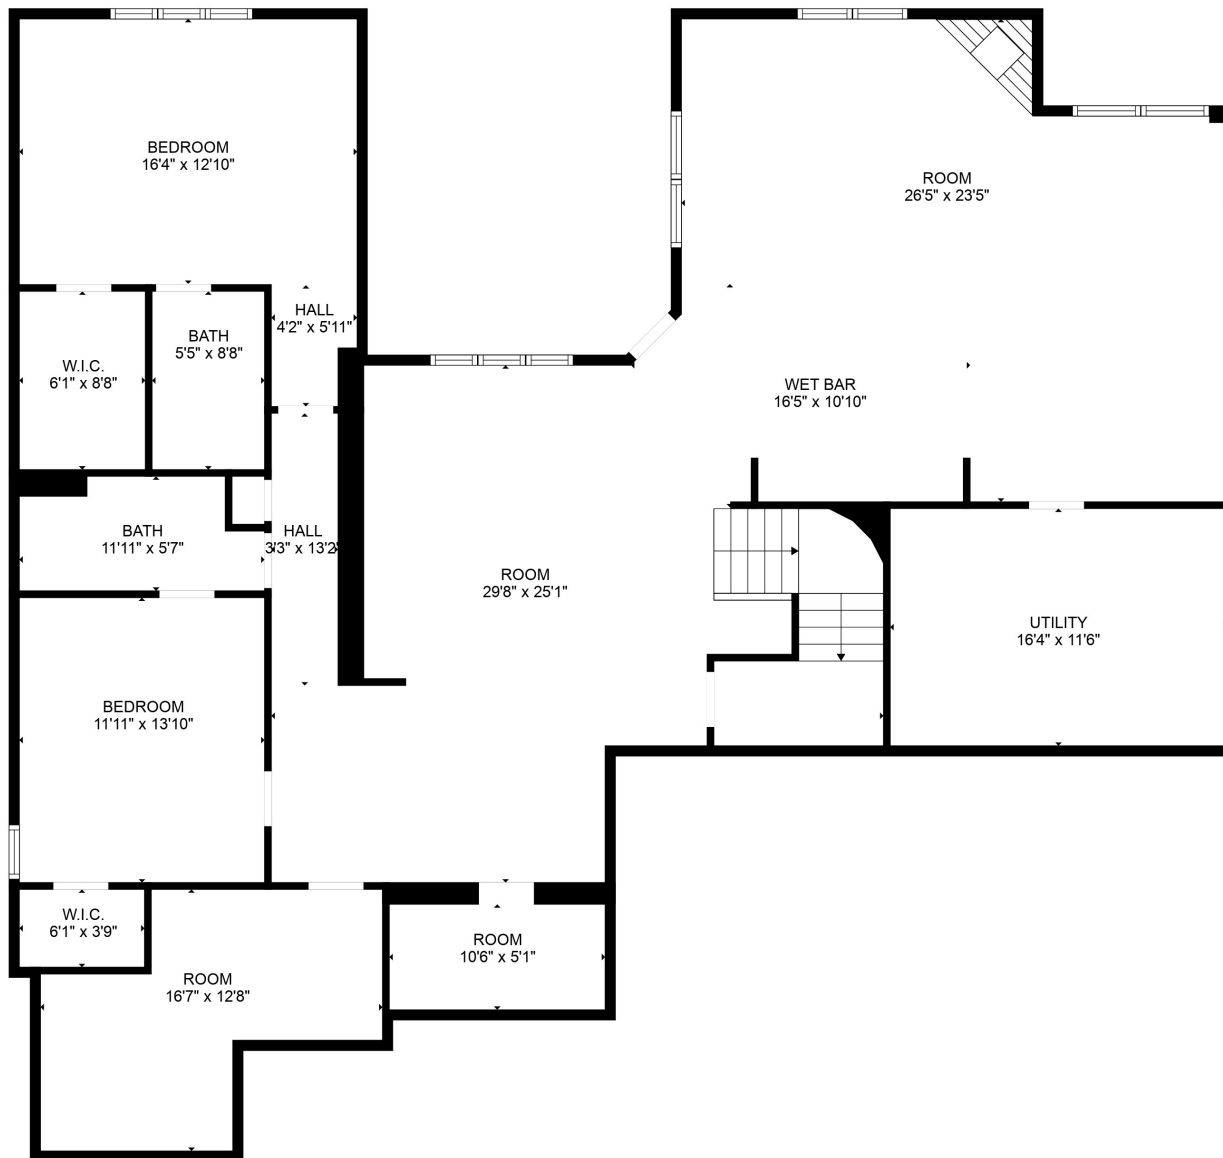

FLOOR 1

FLOOR 2

Total scanned area: 5428 sq. ft

MEASUREMENTS ARE CALCULATED BY CUBICASA TECHNOLOGY. DEEMED HIGHLY RELIABLE BUT NOT GUARANTEED.

Total scanned area: 5428 sq. ft

MEASUREMENTS ARE CALCULATED BY CUBICASA TECHNOLOGY. DEEMED HIGHLY RELIABLE BUT NOT GUARANTEED.

Total scanned area: 5428 sq. ft

MEASUREMENTS ARE CALCULATED BY CUBICASA TECHNOLOGY. DEEMED HIGHLY RELIABLE BUT NOT GUARANTEED.