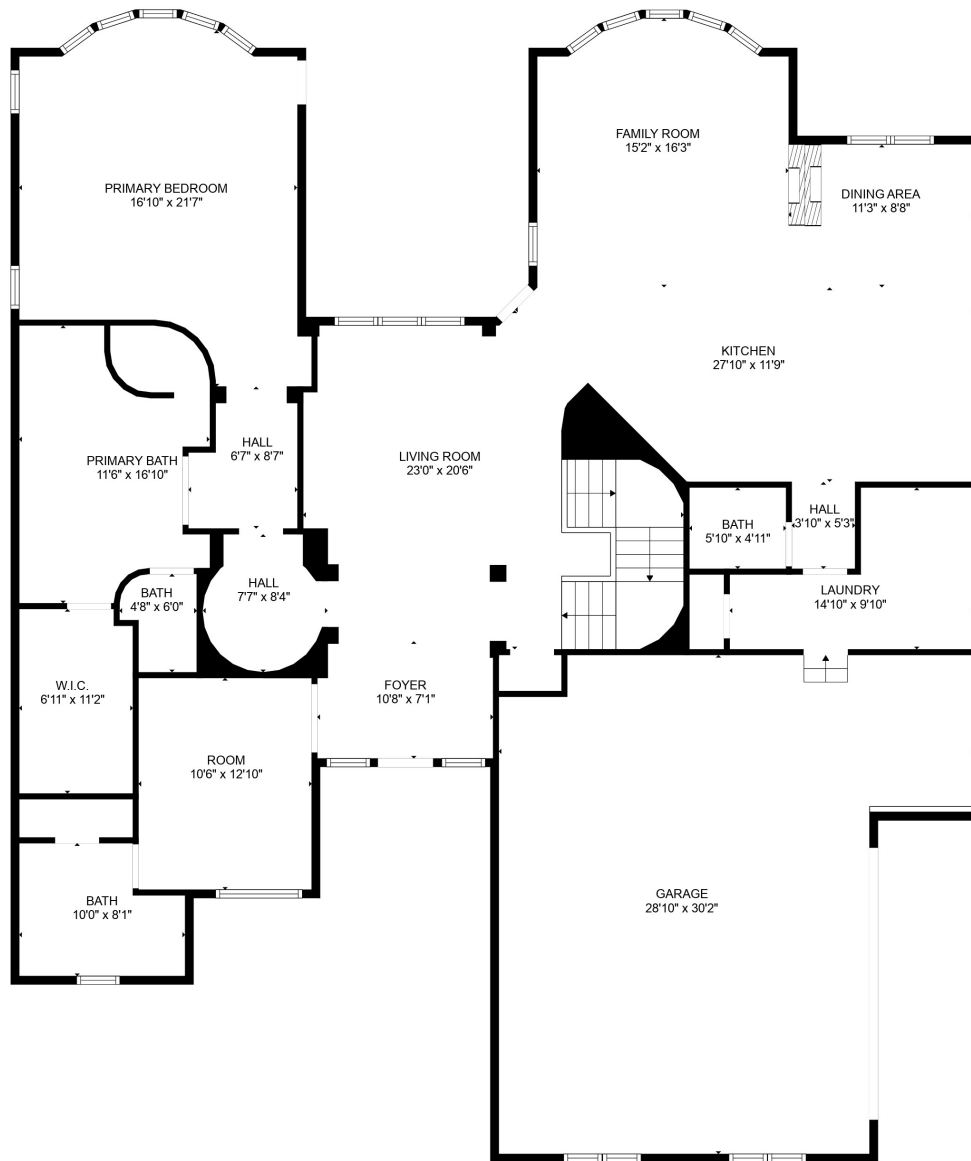

FLOOR 1

FLOOR 2

Total scanned area: 5428 sq. ft

MEASUREMENTS ARE CALCULATED BY CUBICASA TECHNOLOGY. DEEMED HIGHLY RELIABLE BUT NOT GUARANTEED.

Total scanned area: 5428 sq. ft

MEASUREMENTS ARE CALCULATED BY CUBICASA TECHNOLOGY. DEEMED HIGHLY RELIABLE BUT NOT GUARANTEED.

Total scanned area: 5428 sq. ft

MEASUREMENTS ARE CALCULATED BY CUBICASA TECHNOLOGY. DEEMED HIGHLY RELIABLE BUT NOT GUARANTEED.