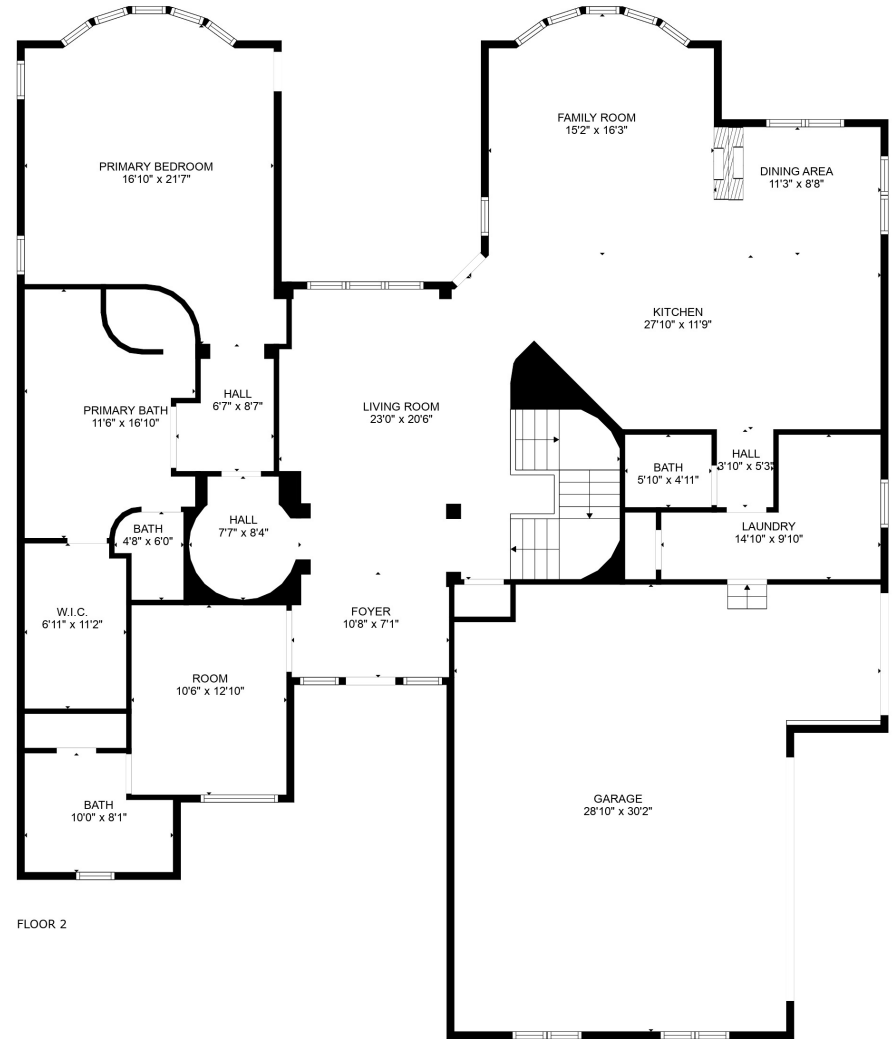

FLOOR 1

FLOOR 2

Total scanned area: 5428 sq. ft

MEASUREMENTS ARE CALCULATED BY CUBICASA TECHNOLOGY. DEEMED HIGHLY RELIABLE BUT NOT GUARANTEED.

Total scanned area: 5428 sq. ft

MEASUREMENTS ARE CALCULATED BY CUBICASA TECHNOLOGY. DEEMED HIGHLY RELIABLE BUT NOT GUARANTEED.

Total scanned area: 5428 sq. ft

MEASUREMENTS ARE CALCULATED BY CUBICASA TECHNOLOGY. DEEMED HIGHLY RELIABLE BUT NOT GUARANTEED.