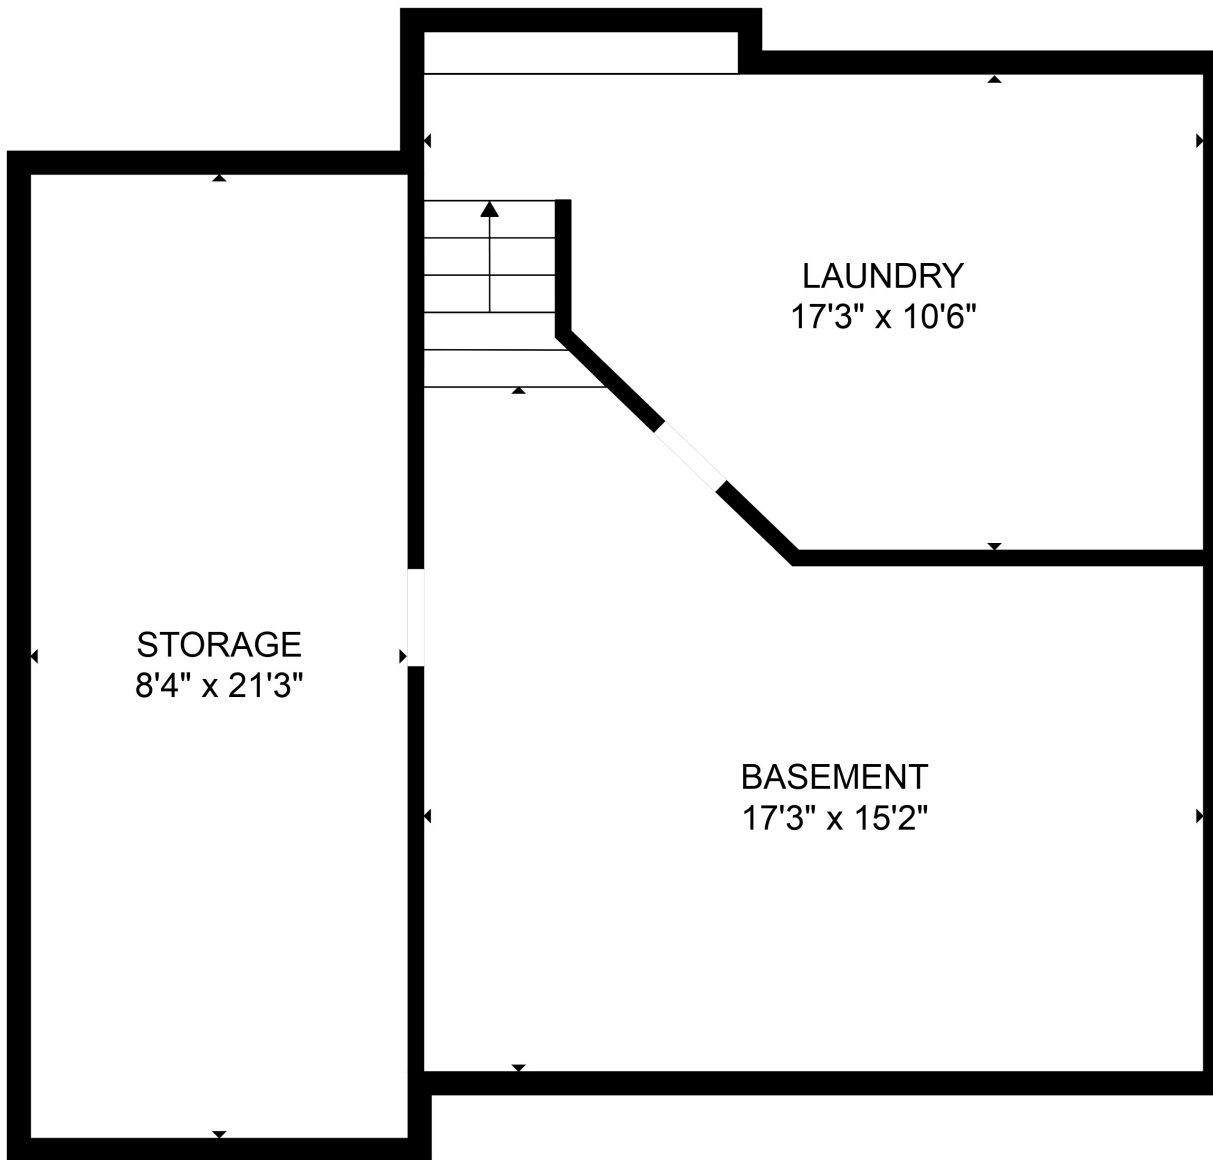

FLOOR 2

FLOOR 3

FLOOR 1

Total scanned area: 2488 sq. ft

Total scanned area: 2488 sq. ft

MEASUREMENTS ARE CALCULATED BY CUBICASA TECHNOLOGY. DEEMED HIGHLY RELIABLE BUT NOT GUARANTEED.

Total scanned area: 2488 sq. ft

MEASUREMENTS ARE CALCULATED BY CUBICASA TECHNOLOGY. DEEMED HIGHLY RELIABLE BUT NOT GUARANTEED.

Total scanned area: 2488 sq. ft

MEASUREMENTS ARE CALCULATED BY CUBICASA TECHNOLOGY, DEEMED HIGHLY RELIABLE BUT NOT GUARANTEED.