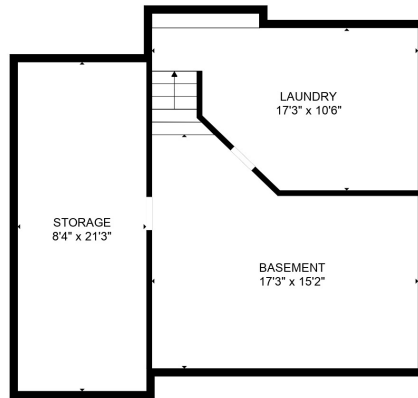

FLOOR 2

FLOOR 3

FLOOR 1

Total scanned area: 2488 sq. ft

Total scanned area: 2488 sq. ft

MEASUREMENTS ARE CALCULATED BY CUBICASA TECHNOLOGY. DEEMED HIGHLY RELIABLE BUT NOT GUARANTEED.

Total scanned area: 2488 sq. ft

MEASUREMENTS ARE CALCULATED BY CUBICASA TECHNOLOGY. DEEMED HIGHLY RELIABLE BUT NOT GUARANTEED.

Total scanned area: 2488 sq. ft

MEASUREMENTS ARE CALCULATED BY CUBICASA TECHNOLOGY, DEEMED HIGHLY RELIABLE BUT NOT GUARANTEED.