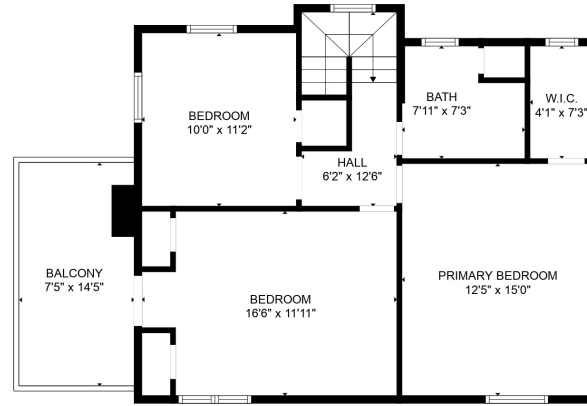

FLOOR 2

FLOOR 3

FLOOR 1

Total scanned area: 2488 sq. ft

Total scanned area: 2488 sq. ft

MEASUREMENTS ARE CALCULATED BY CUBICASA TECHNOLOGY. DEEMED HIGHLY RELIABLE BUT NOT GUARANTEED.

Total scanned area: 2488 sq. ft

MEASUREMENTS ARE CALCULATED BY CUBICASA TECHNOLOGY. DEEMED HIGHLY RELIABLE BUT NOT GUARANTEED.

Total scanned area: 2488 sq. ft

MEASUREMENTS ARE CALCULATED BY CUBICASA TECHNOLOGY, DEEMED HIGHLY RELIABLE BUT NOT GUARANTEED.