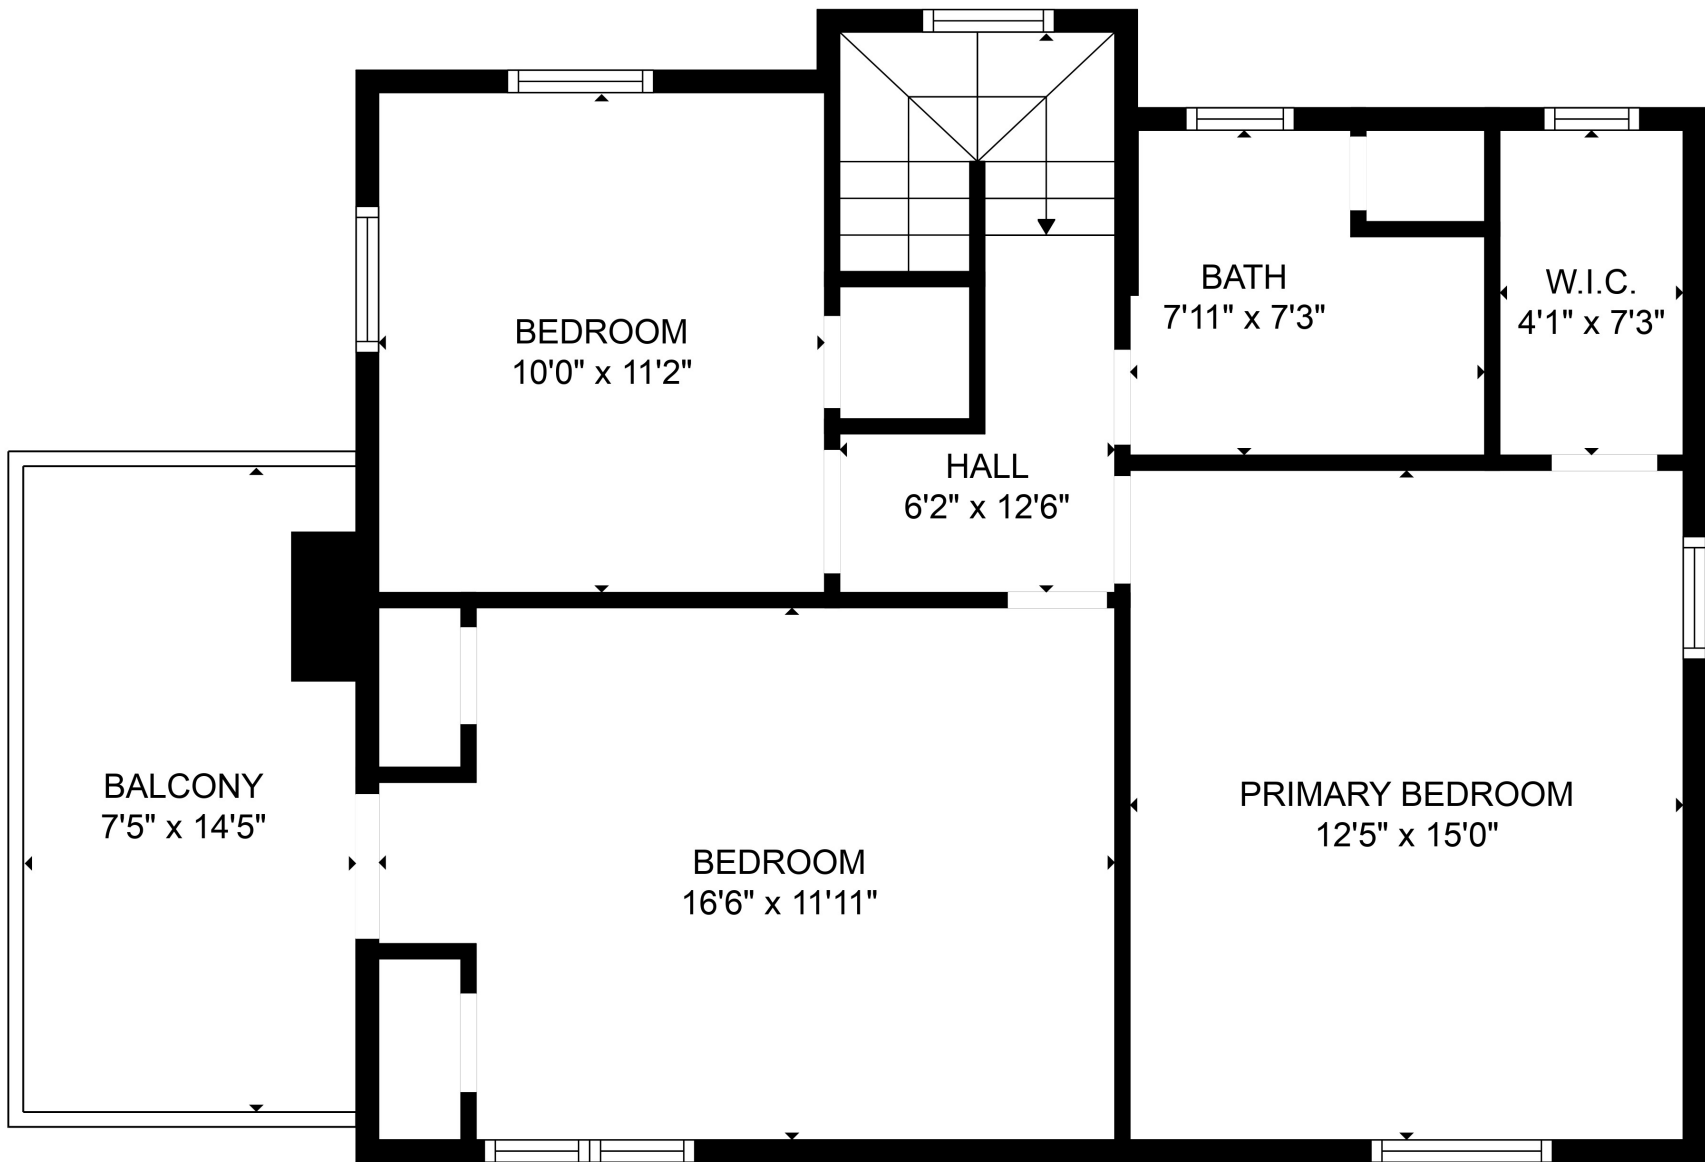

FLOOR 2

FLOOR 3

FLOOR 1

Total scanned area: 2488 sq. ft

Total scanned area: 2488 sq. ft

MEASUREMENTS ARE CALCULATED BY CUBICASA TECHNOLOGY. DEEMED HIGHLY RELIABLE BUT NOT GUARANTEED.

Total scanned area: 2488 sq. ft

MEASUREMENTS ARE CALCULATED BY CUBICASA TECHNOLOGY. DEEMED HIGHLY RELIABLE BUT NOT GUARANTEED.

Total scanned area: 2488 sq. ft

MEASUREMENTS ARE CALCULATED BY CUBICASA TECHNOLOGY, DEEMED HIGHLY RELIABLE BUT NOT GUARANTEED.