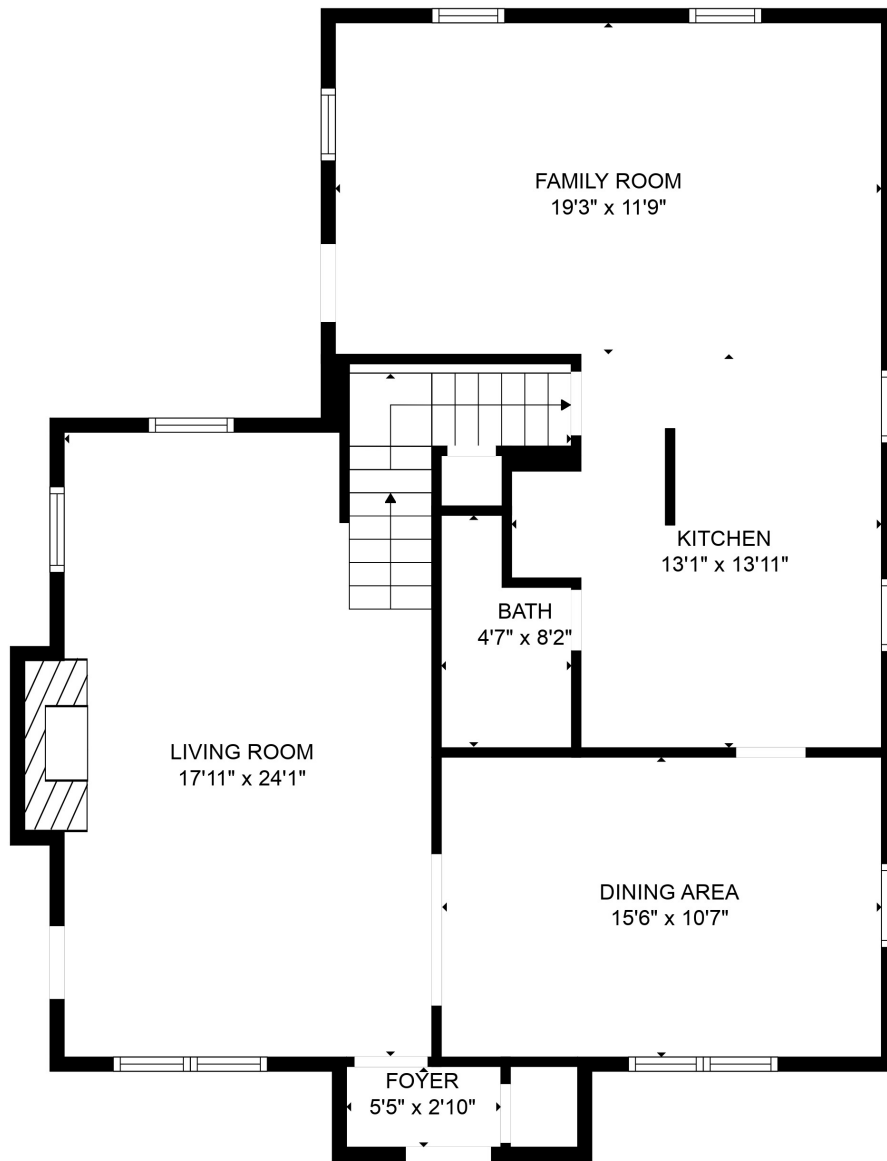

FLOOR 2

FLOOR 3

FLOOR 1

Total scanned area: 2488 sq. ft

Total scanned area: 2488 sq. ft

MEASUREMENTS ARE CALCULATED BY CUBICASA TECHNOLOGY. DEEMED HIGHLY RELIABLE BUT NOT GUARANTEED.

Total scanned area: 2488 sq. ft

MEASUREMENTS ARE CALCULATED BY CUBICASA TECHNOLOGY. DEEMED HIGHLY RELIABLE BUT NOT GUARANTEED.

Total scanned area: 2488 sq. ft

MEASUREMENTS ARE CALCULATED BY CUBICASA TECHNOLOGY, DEEMED HIGHLY RELIABLE BUT NOT GUARANTEED.