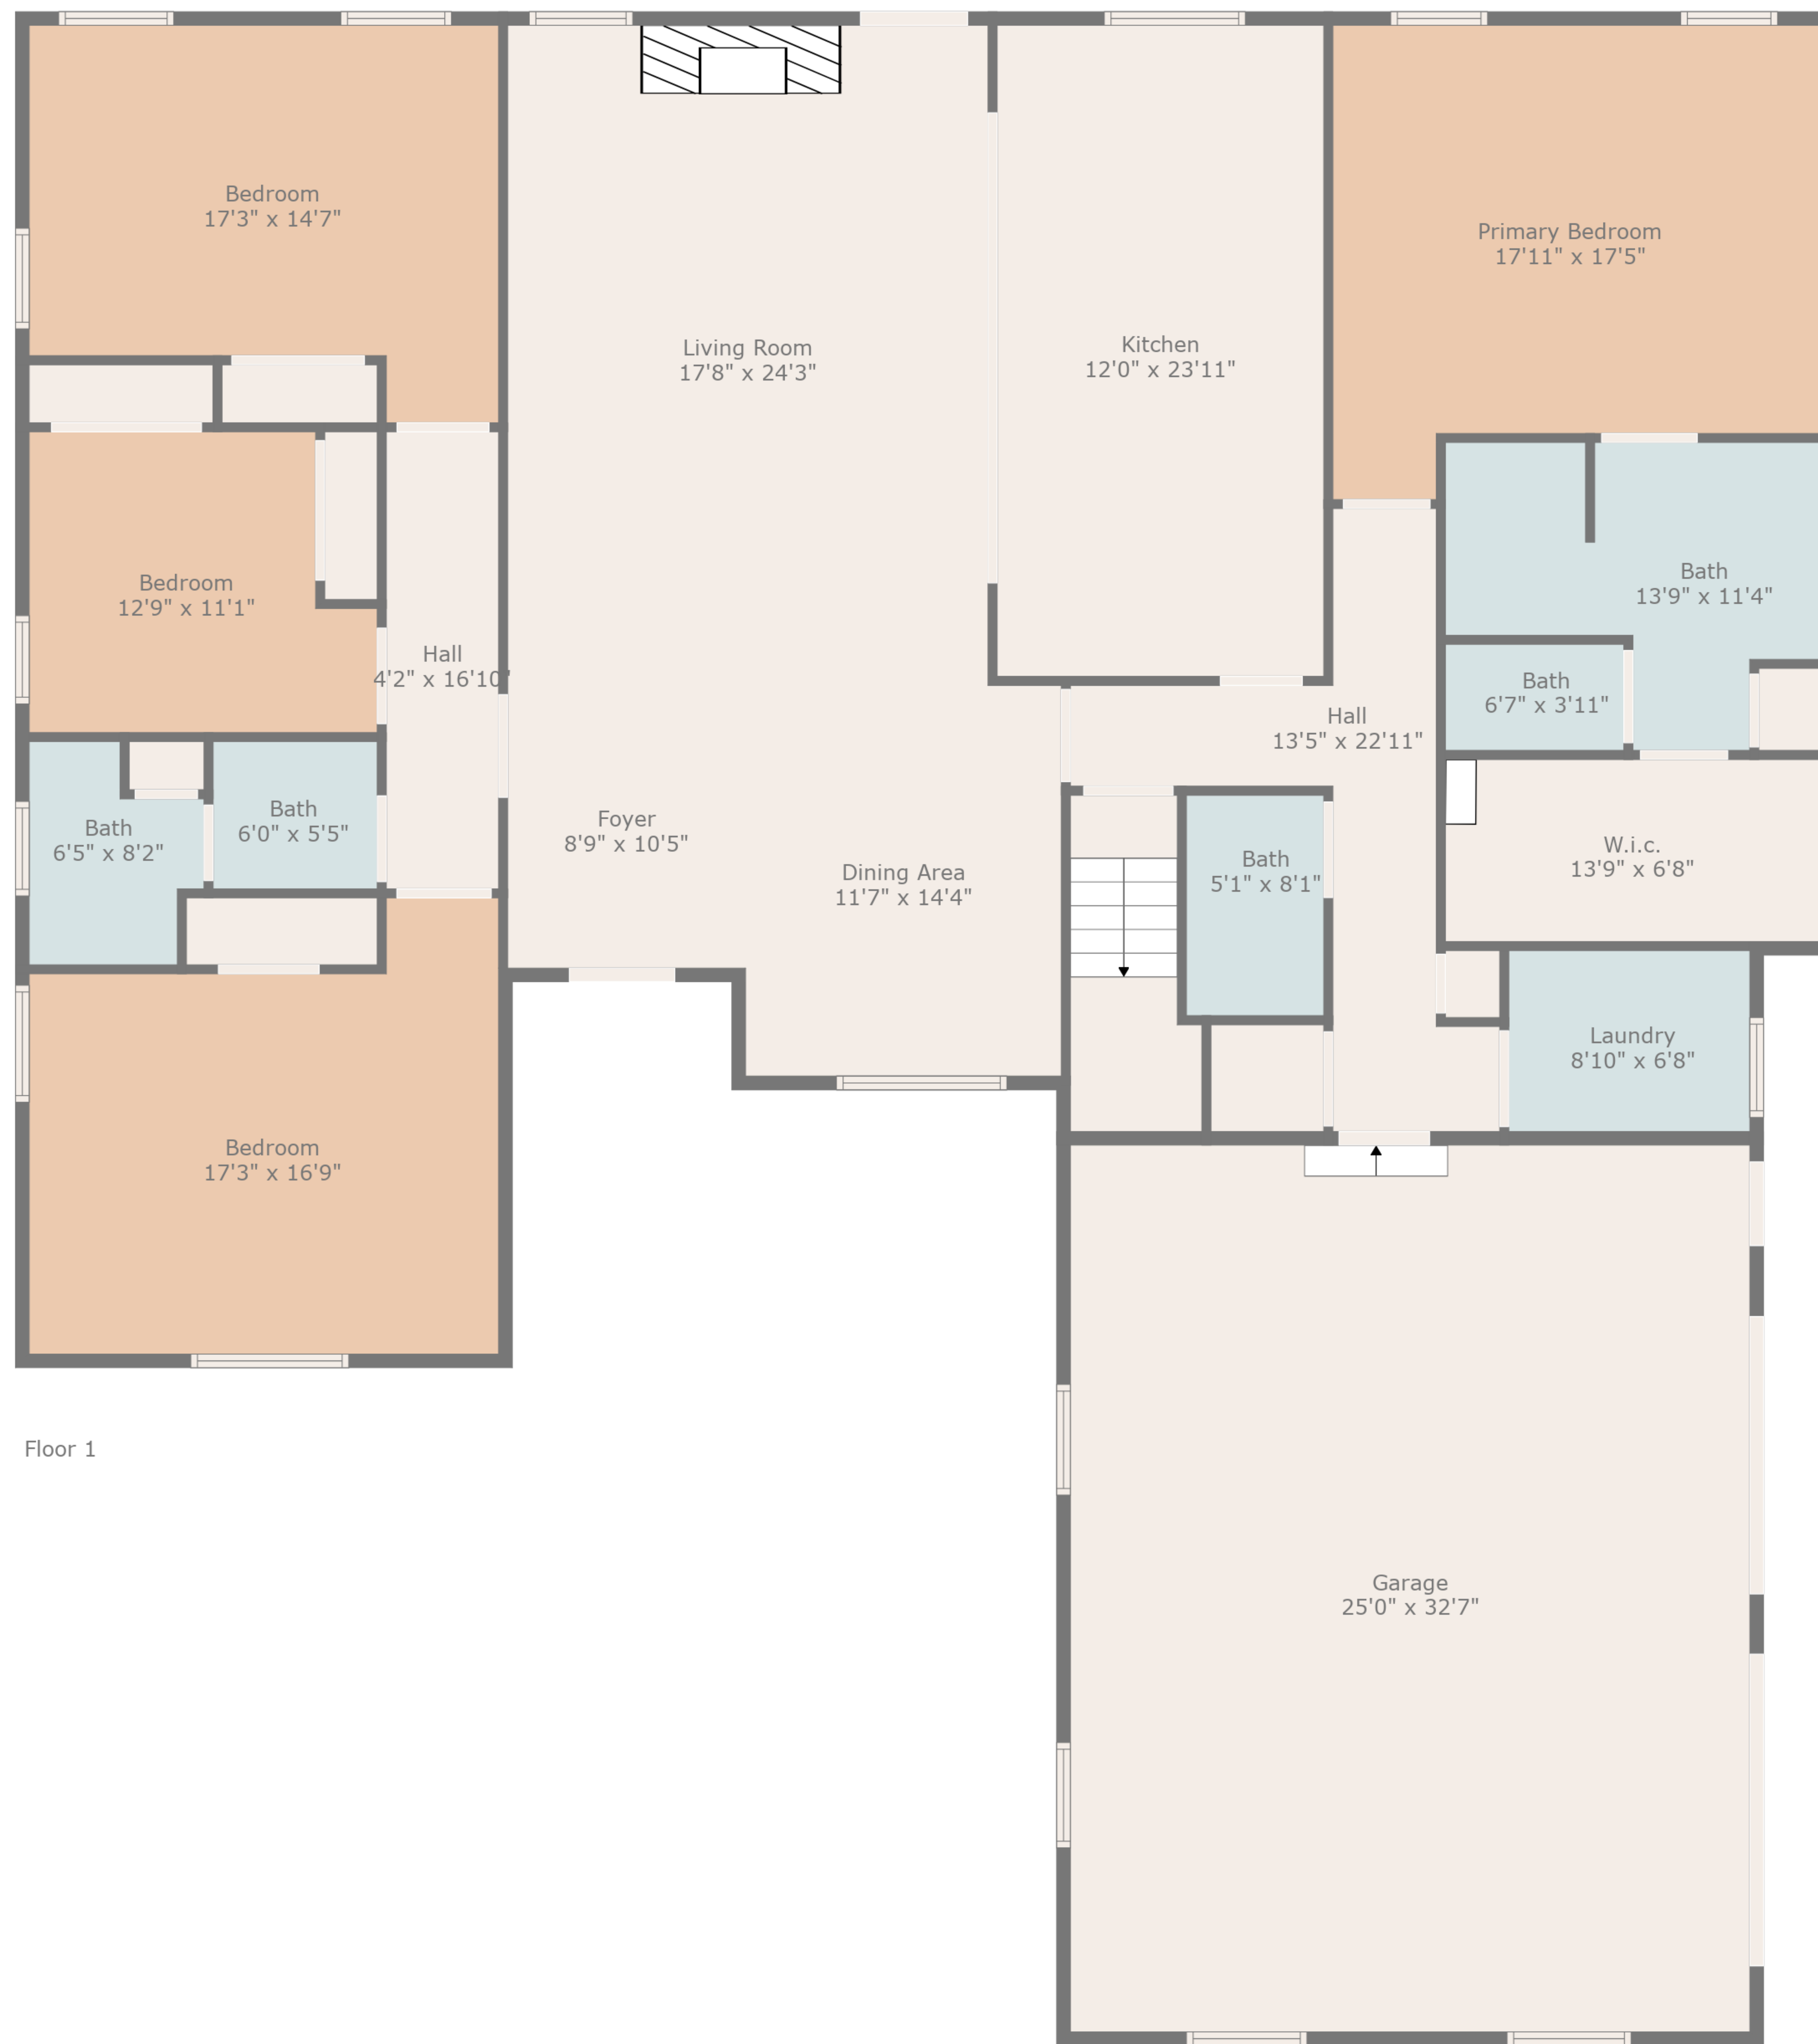

Room Dimensions Should Not Be Used For Total Sqft And Should Be Verified For Accuracy

Attic
29'0" x 49'6"

Floor 1

Floor 2