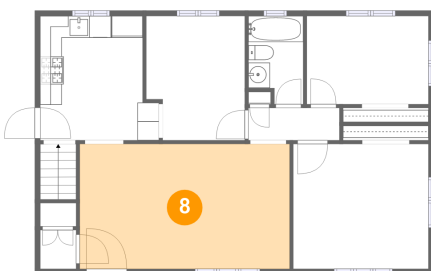

Dimensions: 10'10" x 23'3"
Area: 251 sq. ft
Counted as Living Area: No

Heated: No
Finished: No
Enclosed: Yes
Contiguous: Yes
Permitted: Yes
Wet Space: No
Addition: No
Conversion: No

1519 Andrea Dr, Pittsburgh, PA, US

6 Floor 2 - Patio

Dimensions: 9'7" x 20'7"
Area: 199 sq. ft
Counted as Living Area: No

Heated: No
Finished: Yes
Enclosed: No
Contiguous: Yes
Permitted: Yes
Wet Space: No
Addition: No
Conversion: No

7 Floor 2 - Bath

Dimensions: 5'1" x 8'1"
Area: 37 sq. ft
Counted as Living Area: Yes

Heated: Yes
Finished: Yes
Enclosed: Yes
Contiguous: Yes
Permitted: Yes
Wet Space: Yes
Addition: No
Conversion: No

8 Floor 2 - Living Room

Dimensions: 19'4" x 11'6"
Area: 222 sq. ft
Counted as Living Area: Yes

Heated: Yes
Finished: Yes
Enclosed: Yes
Contiguous: Yes
Permitted: Yes
Wet Space: No
Addition: No
Conversion: No

1519 Andrea Dr, Pittsburgh, PA, US