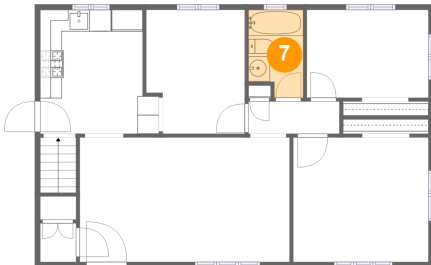

Dimensions: 10'10" x 23'3"
Area: 251 sq. ft
Counted as Living Area: No

Heated: No
Finished: No
Enclosed: Yes
Contiguous: Yes
Permitted: Yes
Wet Space: No
Addition: No
Conversion: No

1519 Andrea Dr, Pittsburgh, PA, US

6 Floor 2 - Patio

Dimensions: 9'7" x 20'7"
Area: 199 sq. ft
Counted as Living Area: No

Heated: No
Finished: Yes
Enclosed: No
Contiguous: Yes
Permitted: Yes
Wet Space: No
Addition: No
Conversion: No

7 Floor 2 - Bath