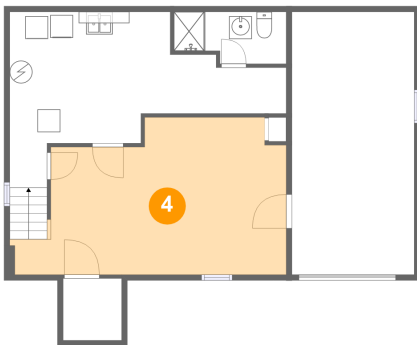

2 Floor 1 - Room

Dimensions: 5'2" x 5'6"
Area: 28 sq. ft
Counted as Living Area:
Yes

Heated: Yes
Finished: Yes
Enclosed: Yes
Contiguous:
Yes
Permitted: Yes
Wet Space: No
Addition: No
Conversion: No

1519 Andrea Dr, Pittsburgh, PA, US

3 Floor 1 - Utility

Dimensions: 24'6" x 15'6"
Area: 233 sq. ft
Counted as Living Area: No

Heated: Yes
Finished: No
Enclosed: Yes
Contiguous: Yes
Permitted: Yes
Wet Space: No
Addition: No
Conversion: No

4 Floor 1 - Recreation Room