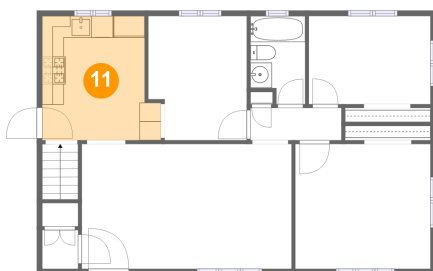

11 Floor 2 - Kitchen

Dimensions: 10'11" x 11'5"
Area: 113 sq. ft
Counted as Living Area:
Yes

Heated: Yes
Finished: Yes
Enclosed: Yes
Contiguous:
Yes
Permitted: Yes
Wet Space: No
Addition: No
Conversion: No