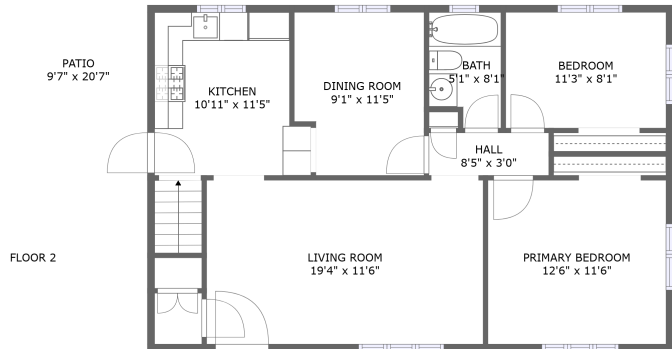

1519 Andrea Dr, Pittsburgh, PA, US

Property Summary

 **1** garages

 **2** bedrooms

 **2** bathrooms

 **0** half baths

 **2** floors

 **1,238** Gross Living Area sqft

 **2,017** total sqft

1519 Andrea Dr, Pittsburgh, PA, US

Room Dimensions

Floor 1

Total sqft: 927

Living area: 347

#	Room name	Dimensions	Area (sqft)	Counted as Living Area
1	Bath	9'11" x 4'7"	41 sq. ft	No
2	Room	5'2" x 5'6"	28 sq. ft	Yes
3	Utility	24'6" x 15'6"	233 sq. ft	No
4	Recreation Room	24'0" x 13'11"	274 sq. ft	Yes
5	Garage	10'10" x 23'3"	251 sq. ft	No

1519 Andrea Dr, Pittsburgh, PA, US

Room Dimensions

Floor 2

Total sqft: 1090

Living area: 891

#	Room name	Dimensions	Area (sqft)	Counted as Living Area
6	Patio	9'7" x 20'7"	199 sq. ft	No
7	Bath	5'1" x 8'1"	37 sq. ft	Yes
8	Living Room	19'4" x 11'6"	222 sq. ft	Yes
9	Dining Room	9'1" x 11'5"	98 sq. ft	Yes
10	Bedroom	11'3" x 8'1"	91 sq. ft	Yes
11	Kitchen	10'11" x 11'5"	113 sq. ft	Yes
12	Primary Bedroom	12'6" x 11'6"	143 sq. ft	Yes
13	Hall	8'5" x 3'0"	25 sq. ft	Yes

2 Floor 1 - Room

Dimensions: 5'2" x 5'6"
Area: 28 sq. ft
Counted as Living Area:
Yes

Heated: Yes
Finished: Yes
Enclosed: Yes
Contiguous:
Yes
Permitted: Yes
Wet Space: No
Addition: No
Conversion: No

1519 Andrea Dr, Pittsburgh, PA, US