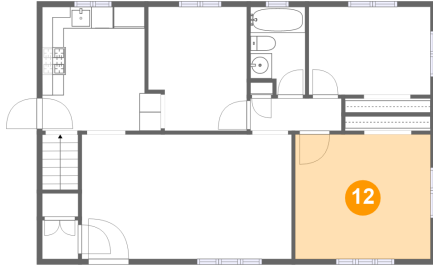

1519 Andrea Dr, Pittsburgh, PA, US

12 Floor 2 - Primary Bedroom

Dimensions: 12'6" x 11'6"
Area: 143 sq. ft
Counted as Living Area:
Yes

Heated: Yes
Finished: Yes
Enclosed: Yes
Contiguous:
Yes
Permitted: Yes
Wet Space: No
Addition: No
Conversion: No