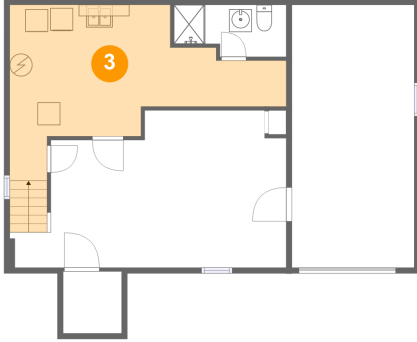

2 Floor 1 - Room

Dimensions: 5'2" x 5'6"
Area: 28 sq. ft
Counted as Living Area:
Yes

Heated: Yes
Finished: Yes
Enclosed: Yes
Contiguous:
Yes
Permitted: Yes
Wet Space: No
Addition: No
Conversion: No

1519 Andrea Dr, Pittsburgh, PA, US

3 Floor 1 - Utility

Dimensions: 24'6" x 15'6"
Area: 233 sq. ft
Counted as Living Area: No

Heated: Yes
Finished: No
Enclosed: Yes
Contiguous: Yes
Permitted: Yes
Wet Space: No
Addition: No
Conversion: No

4 Floor 1 - Recreation Room