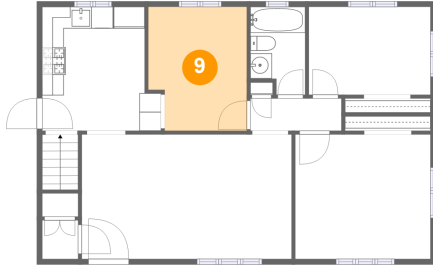

1519 Andrea Dr, Pittsburgh, PA, US

9 Floor 2 - Dining Room

Dimensions: 9'1" x 11'5"
Area: 98 sq. ft
Counted as Living Area:
Yes

Heated: Yes
Finished: Yes
Enclosed: Yes
Contiguous:
Yes
Permitted: Yes
Wet Space: No
Addition: No
Conversion: No