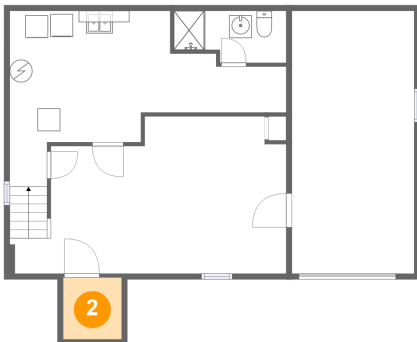

1519 Andrea Dr, Pittsburgh, PA, US

Room Dimensions

Floor 2

Total sqft: 1090

Living area: 891

#	Room name	Dimensions	Area (sqft)	Counted as Living Area
6	Patio	9'7" x 20'7"	199 sq. ft	No
7	Bath	5'1" x 8'1"	37 sq. ft	Yes
8	Living Room	19'4" x 11'6"	222 sq. ft	Yes
9	Dining Room	9'1" x 11'5"	98 sq. ft	Yes
10	Bedroom	11'3" x 8'1"	91 sq. ft	Yes
11	Kitchen	10'11" x 11'5"	113 sq. ft	Yes
12	Primary Bedroom	12'6" x 11'6"	143 sq. ft	Yes
13	Hall	8'5" x 3'0"	25 sq. ft	Yes

1519 Andrea Dr, Pittsburgh, PA, US

1 Floor 1 - Bath

Dimensions: 9'11" x 4'7"
Area: 41 sq. ft
Counted as Living Area: No

Heated: Yes
Finished: Yes
Enclosed: Yes
Contiguous: No
Permitted: Yes
Wet Space: Yes
Addition: No
Conversion: No

2 Floor 1 - Room

Dimensions: 5'2" x 5'6"
Area: 28 sq. ft
Counted as Living Area:
Yes

Heated: Yes
Finished: Yes
Enclosed: Yes
Contiguous:
Yes
Permitted: Yes
Wet Space: No
Addition: No
Conversion: No

1519 Andrea Dr, Pittsburgh, PA, US

3 Floor 1 - Utility

Dimensions: 24'6" x 15'6"
Area: 233 sq. ft
Counted as Living Area: No

Heated: Yes
Finished: No
Enclosed: Yes
Contiguous: Yes
Permitted: Yes
Wet Space: No
Addition: No
Conversion: No

4 Floor 1 - Recreation Room