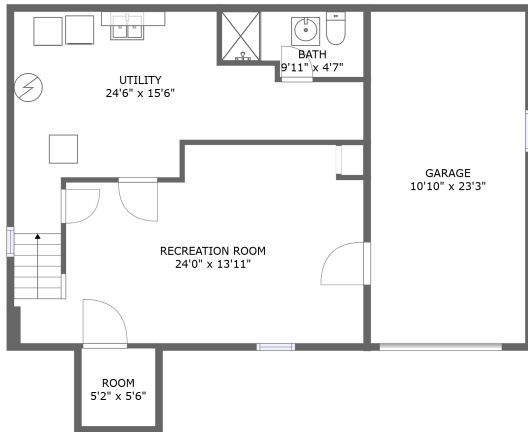

1519 Andrea Dr, Pittsburgh, PA, US

Property Summary

 **1** garages

 **2** bedrooms

 **2** bathrooms

 **0** half baths

 **2** floors

 **1,238** Gross Living Area sqft

 **2,017** total sqft

1519 Andrea Dr, Pittsburgh, PA, US

Room Dimensions

Floor 1

Total sqft: 927

Living area: 347

#	Room name	Dimensions	Area (sqft)	Counted as Living Area
1	Bath	9'11" x 4'7"	41 sq. ft	No
2	Room	5'2" x 5'6"	28 sq. ft	Yes
3	Utility	24'6" x 15'6"	233 sq. ft	No
4	Recreation Room	24'0" x 13'11"	274 sq. ft	Yes
5	Garage	10'10" x 23'3"	251 sq. ft	No

1519 Andrea Dr, Pittsburgh, PA, US

Room Dimensions

Floor 2

Total sqft: 1090

Living area: 891

#	Room name	Dimensions	Area (sqft)	Counted as Living Area
6	Patio	9'7" x 20'7"	199 sq. ft	No
7	Bath	5'1" x 8'1"	37 sq. ft	Yes
8	Living Room	19'4" x 11'6"	222 sq. ft	Yes
9	Dining Room	9'1" x 11'5"	98 sq. ft	Yes
10	Bedroom	11'3" x 8'1"	91 sq. ft	Yes
11	Kitchen	10'11" x 11'5"	113 sq. ft	Yes
12	Primary Bedroom	12'6" x 11'6"	143 sq. ft	Yes
13	Hall	8'5" x 3'0"	25 sq. ft	Yes

2 Floor 1 - Room

Dimensions: 5'2" x 5'6"
Area: 28 sq. ft
Counted as Living Area:
Yes

Heated: Yes
Finished: Yes
Enclosed: Yes
Contiguous:
Yes
Permitted: Yes
Wet Space: No
Addition: No
Conversion: No

1519 Andrea Dr, Pittsburgh, PA, US