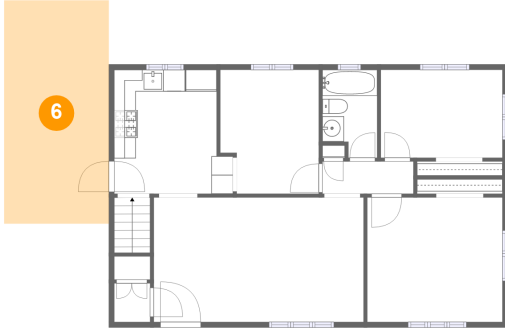

1519 Andrea Dr, Pittsburgh, PA, US

6 Floor 2 - Patio

Dimensions: 9'7" x 20'7"
Area: 199 sq. ft
Counted as Living Area: No

Heated: No
Finished: Yes
Enclosed: No
Contiguous: Yes
Permitted: Yes
Wet Space: No
Addition: No
Conversion: No