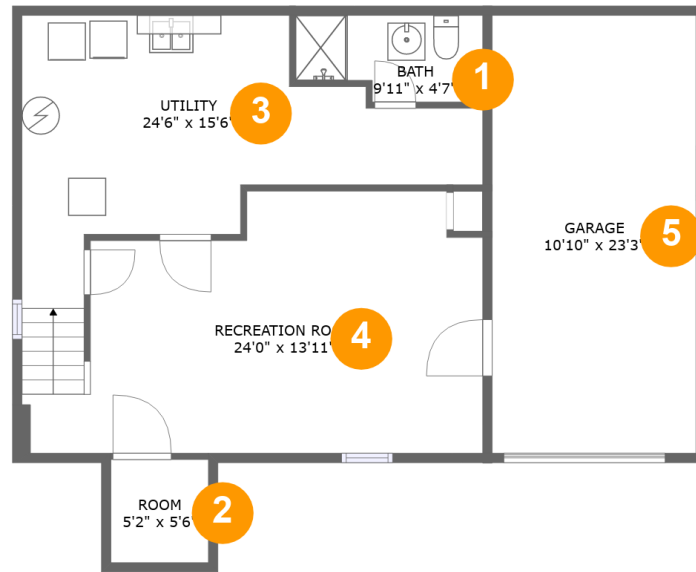

1519 Andrea Dr, Pittsburgh, PA, US

Property Summary

 **1** garages

 **2** bedrooms

 **2** bathrooms

 **0** half baths

 **2** floors

 **1,238** Gross Living Area sqft

 **2,017** total sqft

1519 Andrea Dr, Pittsburgh, PA, US

Room Dimensions

Floor 1

Total sqft: 927

Living area: 347

#	Room name	Dimensions	Area (sqft)	Counted as Living Area
1	Bath	9'11" x 4'7"	41 sq. ft	No
2	Room	5'2" x 5'6"	28 sq. ft	Yes
3	Utility	24'6" x 15'6"	233 sq. ft	No
4	Recreation Room	24'0" x 13'11"	274 sq. ft	Yes
5	Garage	10'10" x 23'3"	251 sq. ft	No

1519 Andrea Dr, Pittsburgh, PA, US

Room Dimensions

Floor 2

Total sqft: 1090

Living area: 891

#	Room name	Dimensions	Area (sqft)	Counted as Living Area
6	Patio	9'7" x 20'7"	199 sq. ft	No
7	Bath	5'1" x 8'1"	37 sq. ft	Yes
8	Living Room	19'4" x 11'6"	222 sq. ft	Yes
9	Dining Room	9'1" x 11'5"	98 sq. ft	Yes
10	Bedroom	11'3" x 8'1"	91 sq. ft	Yes
11	Kitchen	10'11" x 11'5"	113 sq. ft	Yes
12	Primary Bedroom	12'6" x 11'6"	143 sq. ft	Yes
13	Hall	8'5" x 3'0"	25 sq. ft	Yes

9 Floor 2 - Dining Room

Dimensions: 9'1" x 11'5"
Area: 98 sq. ft
Counted as Living Area:
Yes

Heated: Yes
Finished: Yes
Enclosed: Yes
Contiguous:
Yes
Permitted: Yes
Wet Space: No
Addition: No
Conversion: No