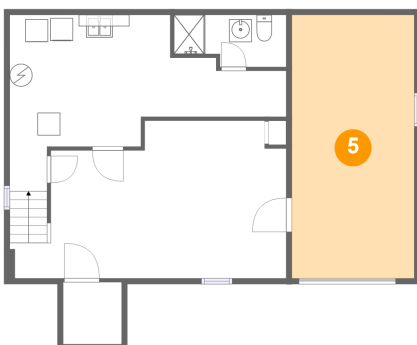

5 Floor 1 - Garage

Dimensions: 10'10" x 23'3"
Area: 251 sq. ft
Counted as Living Area: No

Heated: No
Finished: No
Enclosed: Yes
Contiguous: Yes
Permitted: Yes
Wet Space: No
Addition: No
Conversion: No