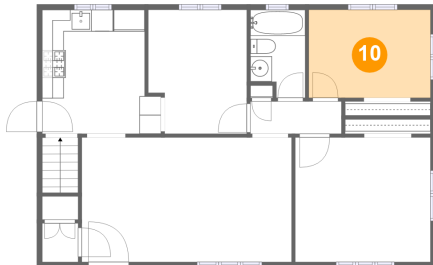

10 Floor 2 - Bedroom

Dimensions: 11'3" x 8'1"
Area: 91 sq. ft
Counted as Living Area:
Yes

Heated: Yes
Finished: Yes
Enclosed: Yes
Contiguous:
Yes
Permitted: Yes
Wet Space: No
Addition: No
Conversion: No