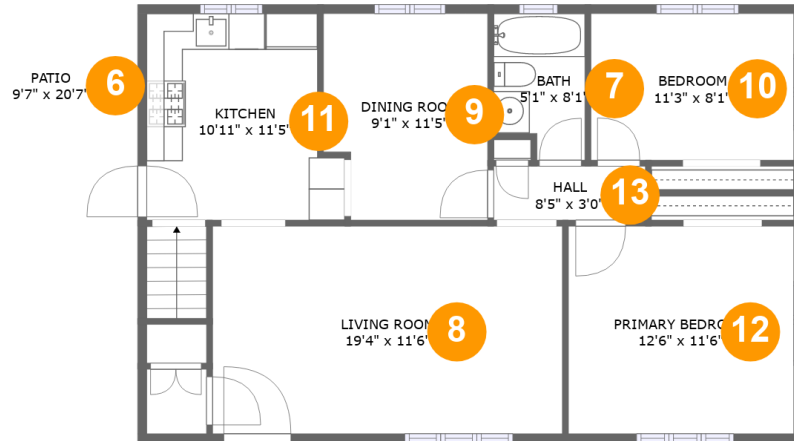

 **2,017** total sqft

1519 Andrea Dr, Pittsburgh, PA, US

Room Dimensions

Floor 1

Total sqft: 927

Living area: 347

#	Room name	Dimensions	Area (sqft)	Counted as Living Area
1	Bath	9'11" x 4'7"	41 sq. ft	No
2	Room	5'2" x 5'6"	28 sq. ft	Yes
3	Utility	24'6" x 15'6"	233 sq. ft	No
4	Recreation Room	24'0" x 13'11"	274 sq. ft	Yes
5	Garage	10'10" x 23'3"	251 sq. ft	No

1519 Andrea Dr, Pittsburgh, PA, US

Room Dimensions

Floor 2

Total sqft: 1090

Living area: 891

#	Room name	Dimensions	Area (sqft)	Counted as Living Area
6	Patio	9'7" x 20'7"	199 sq. ft	No
7	Bath	5'1" x 8'1"	37 sq. ft	Yes
8	Living Room	19'4" x 11'6"	222 sq. ft	Yes
9	Dining Room	9'1" x 11'5"	98 sq. ft	Yes
10	Bedroom	11'3" x 8'1"	91 sq. ft	Yes
11	Kitchen	10'11" x 11'5"	113 sq. ft	Yes
12	Primary Bedroom	12'6" x 11'6"	143 sq. ft	Yes
13	Hall	8'5" x 3'0"	25 sq. ft	Yes

2 Floor 1 - Room

Dimensions: 5'2" x 5'6"
Area: 28 sq. ft
Counted as Living Area:
Yes

Heated: Yes
Finished: Yes
Enclosed: Yes
Contiguous:
Yes
Permitted: Yes
Wet Space: No
Addition: No
Conversion: No

1519 Andrea Dr, Pittsburgh, PA, US

9 Floor 2 - Dining Room

Dimensions: 9'1" x 11'5"
Area: 98 sq. ft
Counted as Living Area:
Yes

Heated: Yes
Finished: Yes
Enclosed: Yes
Contiguous:
Yes
Permitted: Yes
Wet Space: No
Addition: No
Conversion: No