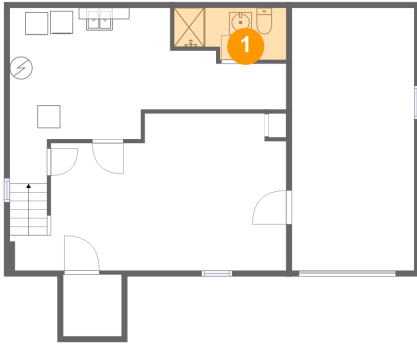

 **2,017** total sqft

1519 Andrea Dr, Pittsburgh, PA, US

Room Dimensions

Floor 1

Total sqft: 927

Living area: 347

#	Room name	Dimensions	Area (sqft)	Counted as Living Area
1	Bath	9'11" x 4'7"	41 sq. ft	No
2	Room	5'2" x 5'6"	28 sq. ft	Yes
3	Utility	24'6" x 15'6"	233 sq. ft	No
4	Recreation Room	24'0" x 13'11"	274 sq. ft	Yes
5	Garage	10'10" x 23'3"	251 sq. ft	No

1519 Andrea Dr, Pittsburgh, PA, US

Room Dimensions

Floor 2

Total sqft: 1090

Living area: 891

#	Room name	Dimensions	Area (sqft)	Counted as Living Area
6	Patio	9'7" x 20'7"	199 sq. ft	No
7	Bath	5'1" x 8'1"	37 sq. ft	Yes
8	Living Room	19'4" x 11'6"	222 sq. ft	Yes
9	Dining Room	9'1" x 11'5"	98 sq. ft	Yes
10	Bedroom	11'3" x 8'1"	91 sq. ft	Yes
11	Kitchen	10'11" x 11'5"	113 sq. ft	Yes
12	Primary Bedroom	12'6" x 11'6"	143 sq. ft	Yes
13	Hall	8'5" x 3'0"	25 sq. ft	Yes

1519 Andrea Dr, Pittsburgh, PA, US

1 Floor 1 - Bath

Dimensions: 9'11" x 4'7"
Area: 41 sq. ft
Counted as Living Area: No

Heated: Yes
Finished: Yes
Enclosed: Yes
Contiguous: No
Permitted: Yes
Wet Space: Yes
Addition: No
Conversion: No

2 Floor 1 - Room

Dimensions: 5'2" x 5'6"
Area: 28 sq. ft
Counted as Living Area:
Yes

Heated: Yes
Finished: Yes
Enclosed: Yes
Contiguous:
Yes
Permitted: Yes
Wet Space: No
Addition: No
Conversion: No

1519 Andrea Dr, Pittsburgh, PA, US