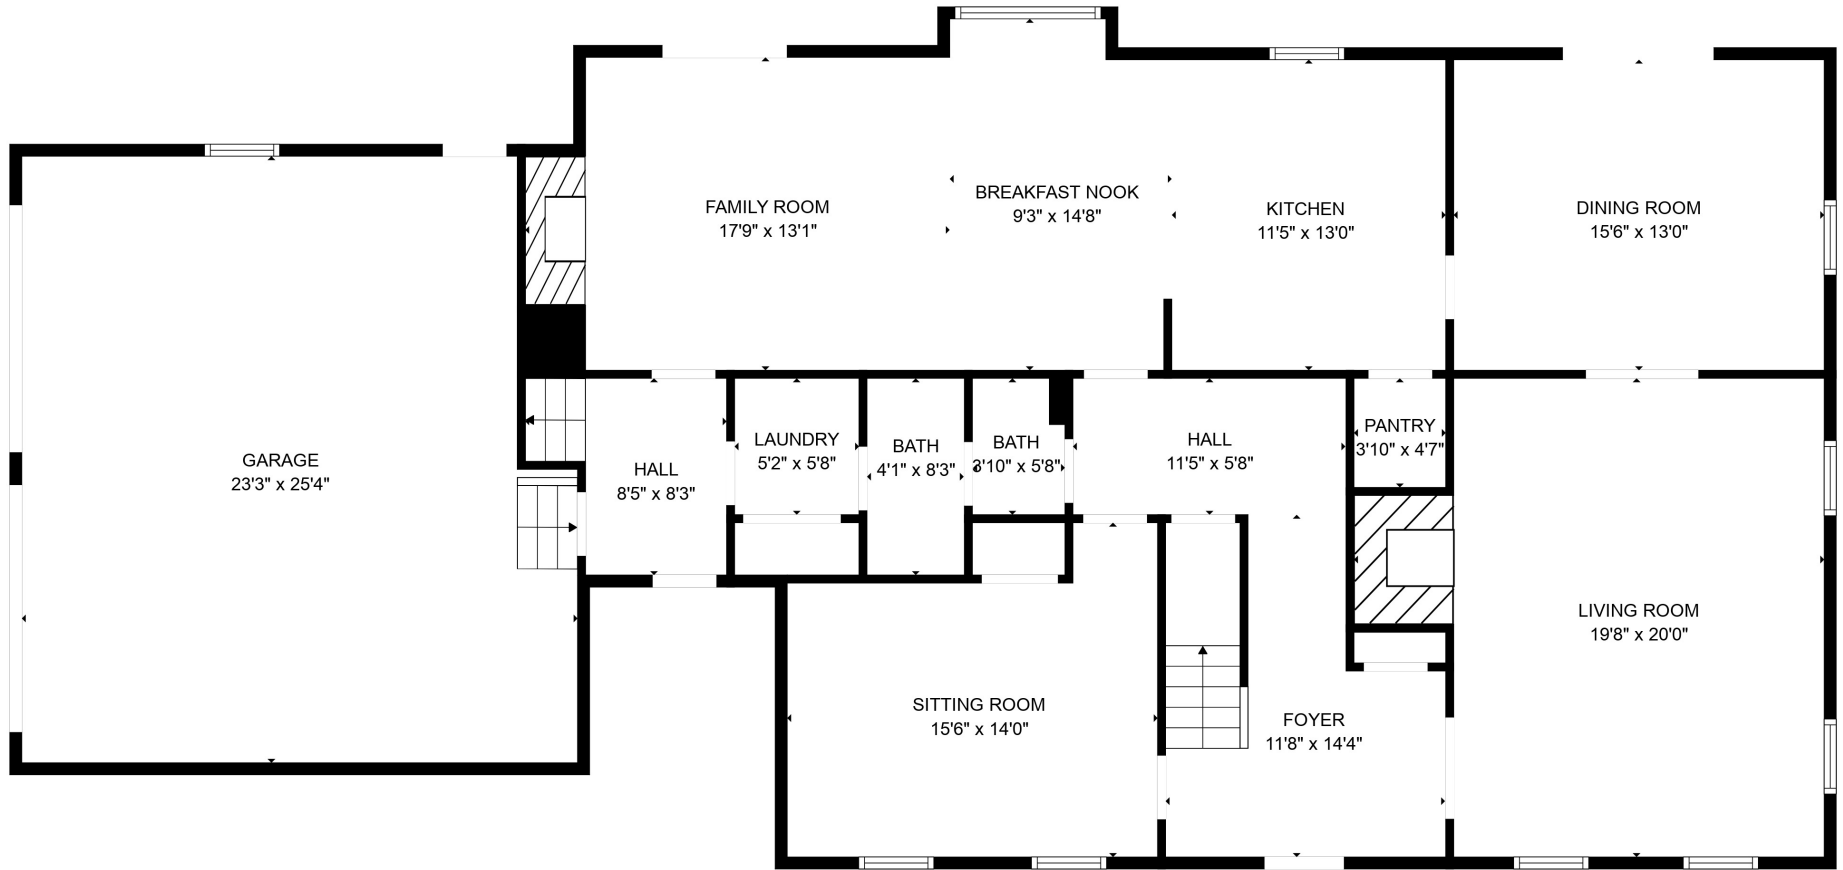

Total scanned area: 4332 sq. ft

SIZES AND DIMENSIONS ARE APPROXIMATE. ACTUAL MAY VARY.

Total scanned area: 4332 sq. ft

SIZES AND DIMENSIONS ARE APPROXIMATE. ACTUAL MAY VARY.

Total scanned area: 4332 sq. ft

SIZES AND DIMENSIONS ARE APPROXIMATE. ACTUAL MAY VARY.