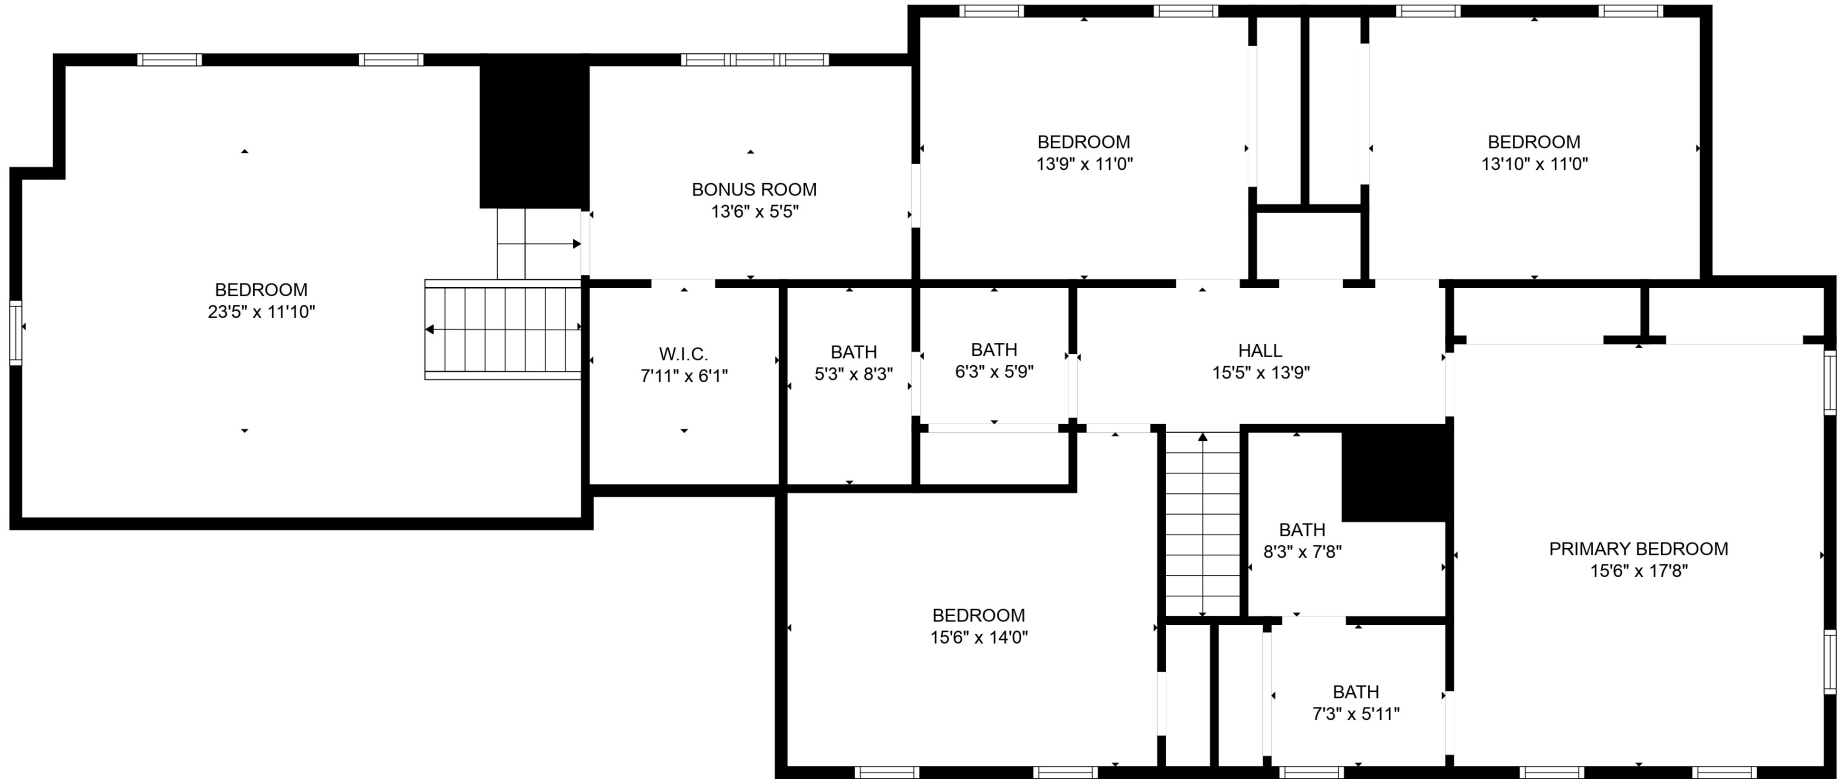

Total scanned area: 4332 sq. ft

SIZES AND DIMENSIONS ARE APPROXIMATE. ACTUAL MAY VARY.

Total scanned area: 4332 sq. ft

SIZES AND DIMENSIONS ARE APPROXIMATE. ACTUAL MAY VARY.

Total scanned area: 4332 sq. ft

SIZES AND DIMENSIONS ARE APPROXIMATE. ACTUAL MAY VARY.