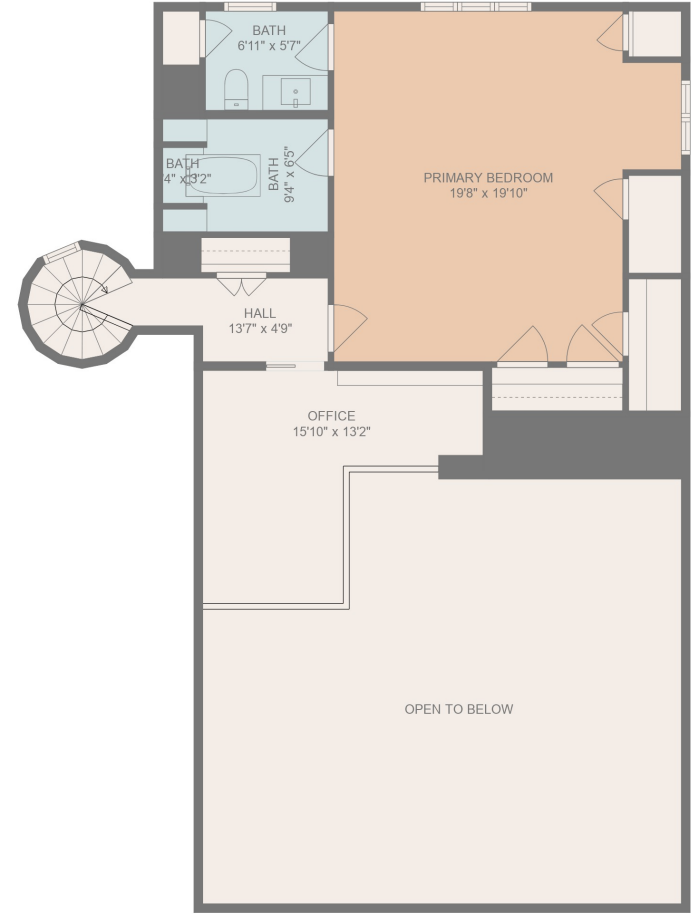

FLOOR 1

FLOOR 2

Estimated areas

GLA FLOOR 1: 2363 sq. ft, excluded 177 sq. ft
 GLA FLOOR 2: 855 sq. ft, excluded 677 sq. ft
 Total GLA 3218 sq. ft, total scanned area 3395 sq. ft

MEASUREMENTS ARE DEEMED HIGHLY RELIABLE, BUT NOT GUARANTEED.

Estimated areas

GLA FLOOR 1: 2363 sq. ft, excluded 177 sq. ft
 GLA FLOOR 2: 855 sq. ft, excluded 677 sq. ft
 Total GLA 3218 sq. ft, total scanned area 3395 sq. ft

MEASUREMENTS ARE DEEMED HIGHLY RELIABLE, BUT NOT GUARANTEED.