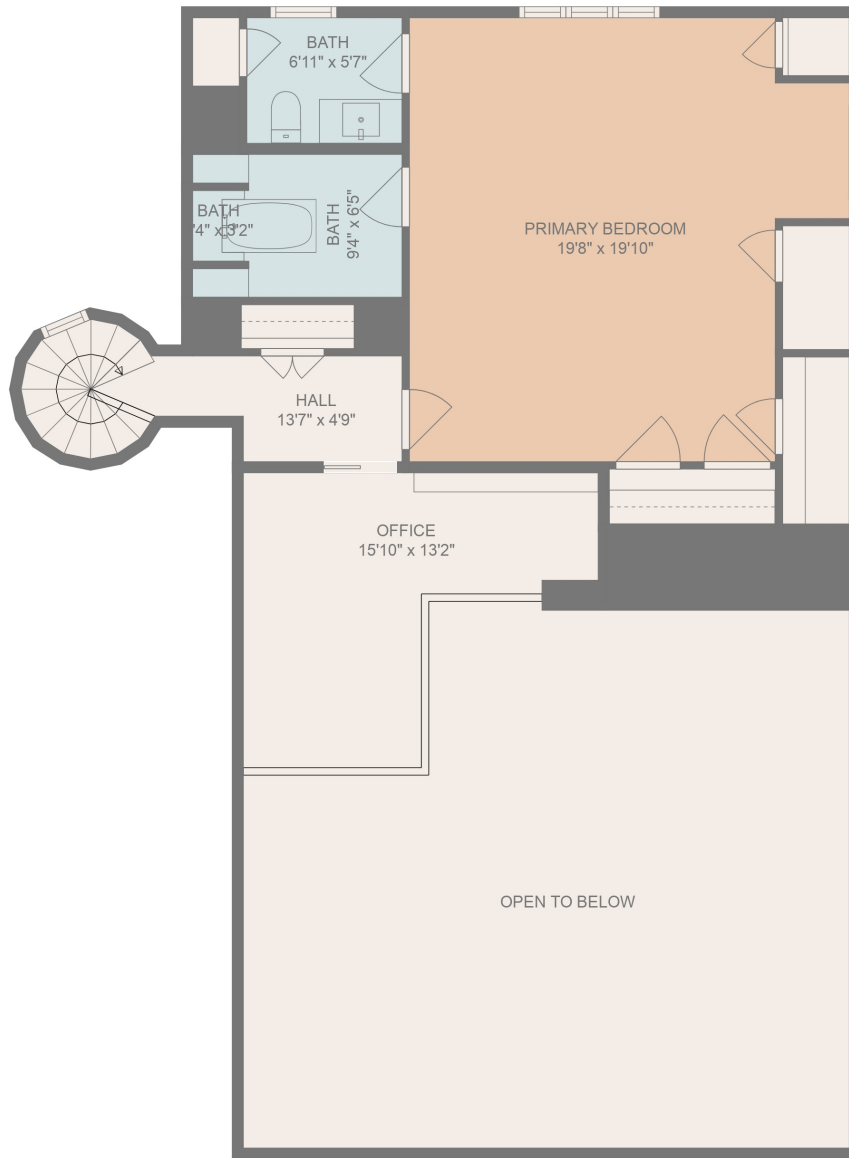

FLOOR 1

FLOOR 2

Estimated areas

GLA FLOOR 1: 2363 sq. ft, excluded 177 sq. ft
 GLA FLOOR 2: 855 sq. ft, excluded 677 sq. ft
 Total GLA 3218 sq. ft, total scanned area 3395 sq. ft

MEASUREMENTS ARE DEEMED HIGHLY RELIABLE, BUT NOT GUARANTEED.

Estimated areas

GLA FLOOR 1: 2363 sq. ft, excluded 177 sq. ft
 GLA FLOOR 2: 855 sq. ft, excluded 677 sq. ft
 Total GLA 3218 sq. ft, total scanned area 3395 sq. ft

MEASUREMENTS ARE DEEMED HIGHLY RELIABLE, BUT NOT GUARANTEED.