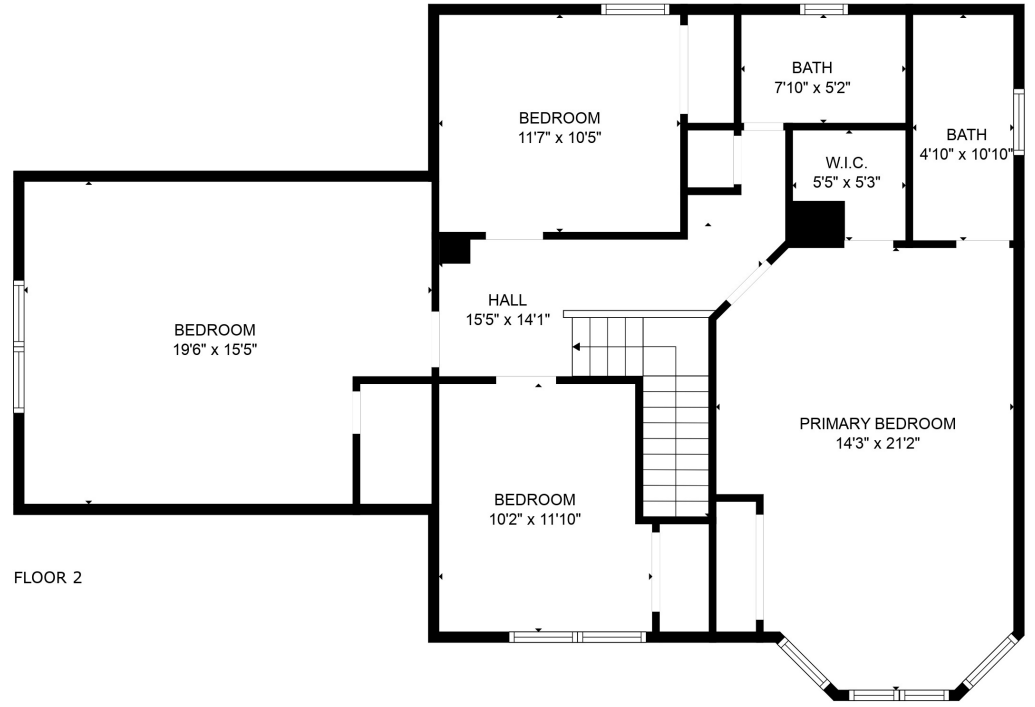

FLOOR 1

FLOOR 2

Total scanned area: 2169 sq. ft

SIZES AND DIMENSIONS ARE APPROXIMATE. ACTUAL MAY VARY.

Total scanned area: 2169 sq. ft

SIZES AND DIMENSIONS ARE APPROXIMATE. ACTUAL MAY VARY.

Total scanned area: 2169 sq. ft

SIZES AND DIMENSIONS ARE APPROXIMATE. ACTUAL MAY VARY.