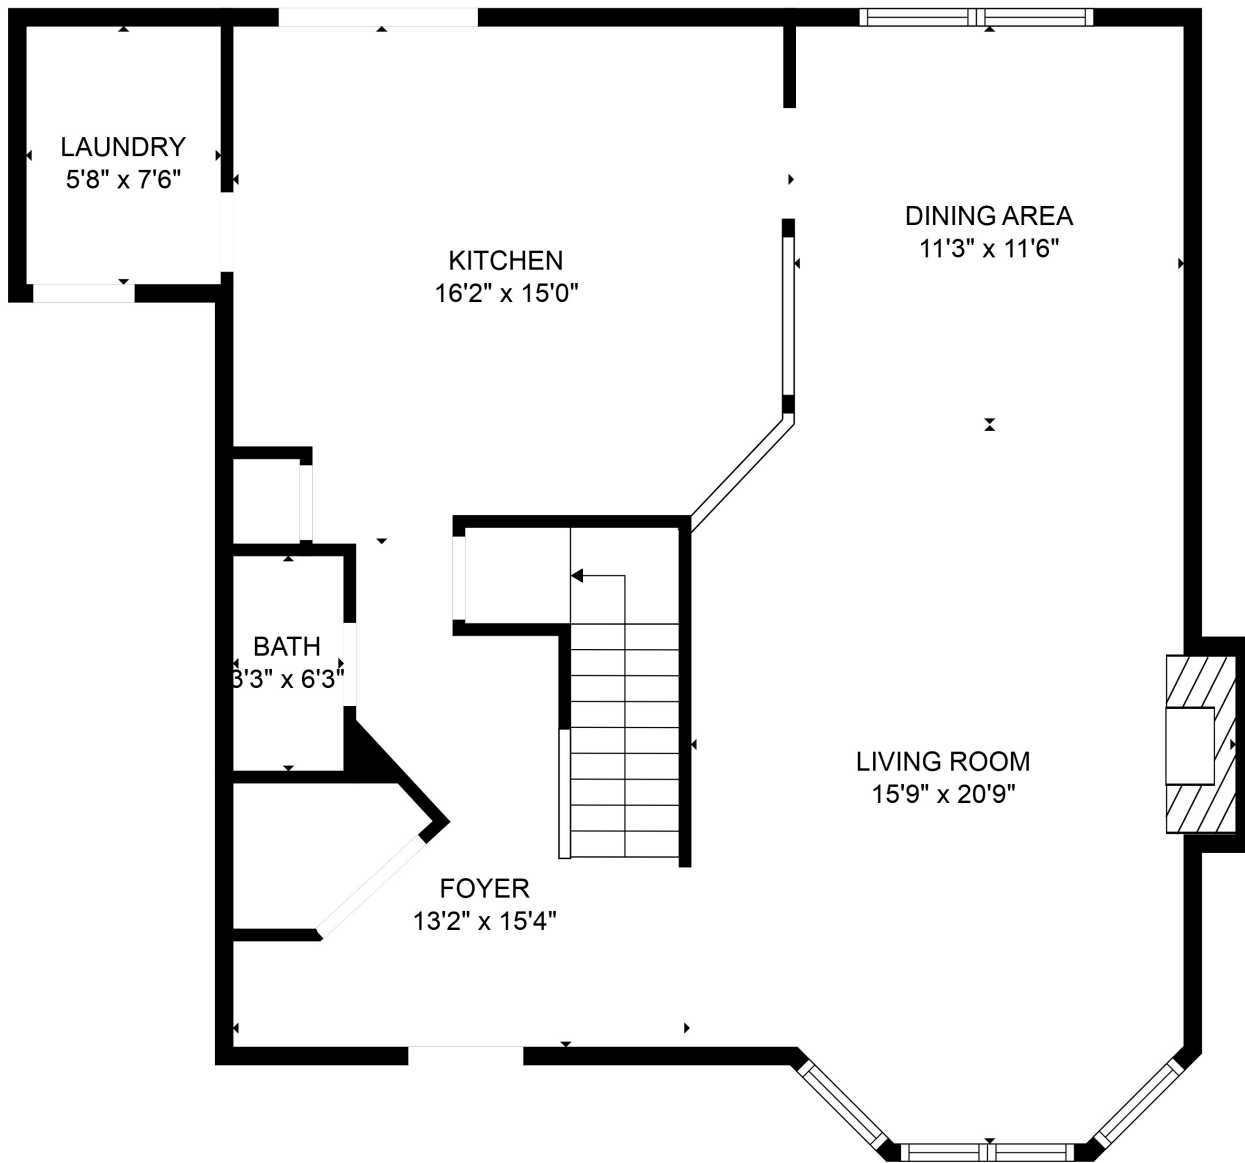

FLOOR 1

FLOOR 2

Total scanned area: 2169 sq. ft

SIZES AND DIMENSIONS ARE APPROXIMATE. ACTUAL MAY VARY.

Total scanned area: 2169 sq. ft

SIZES AND DIMENSIONS ARE APPROXIMATE. ACTUAL MAY VARY.

Total scanned area: 2169 sq. ft

SIZES AND DIMENSIONS ARE APPROXIMATE. ACTUAL MAY VARY.