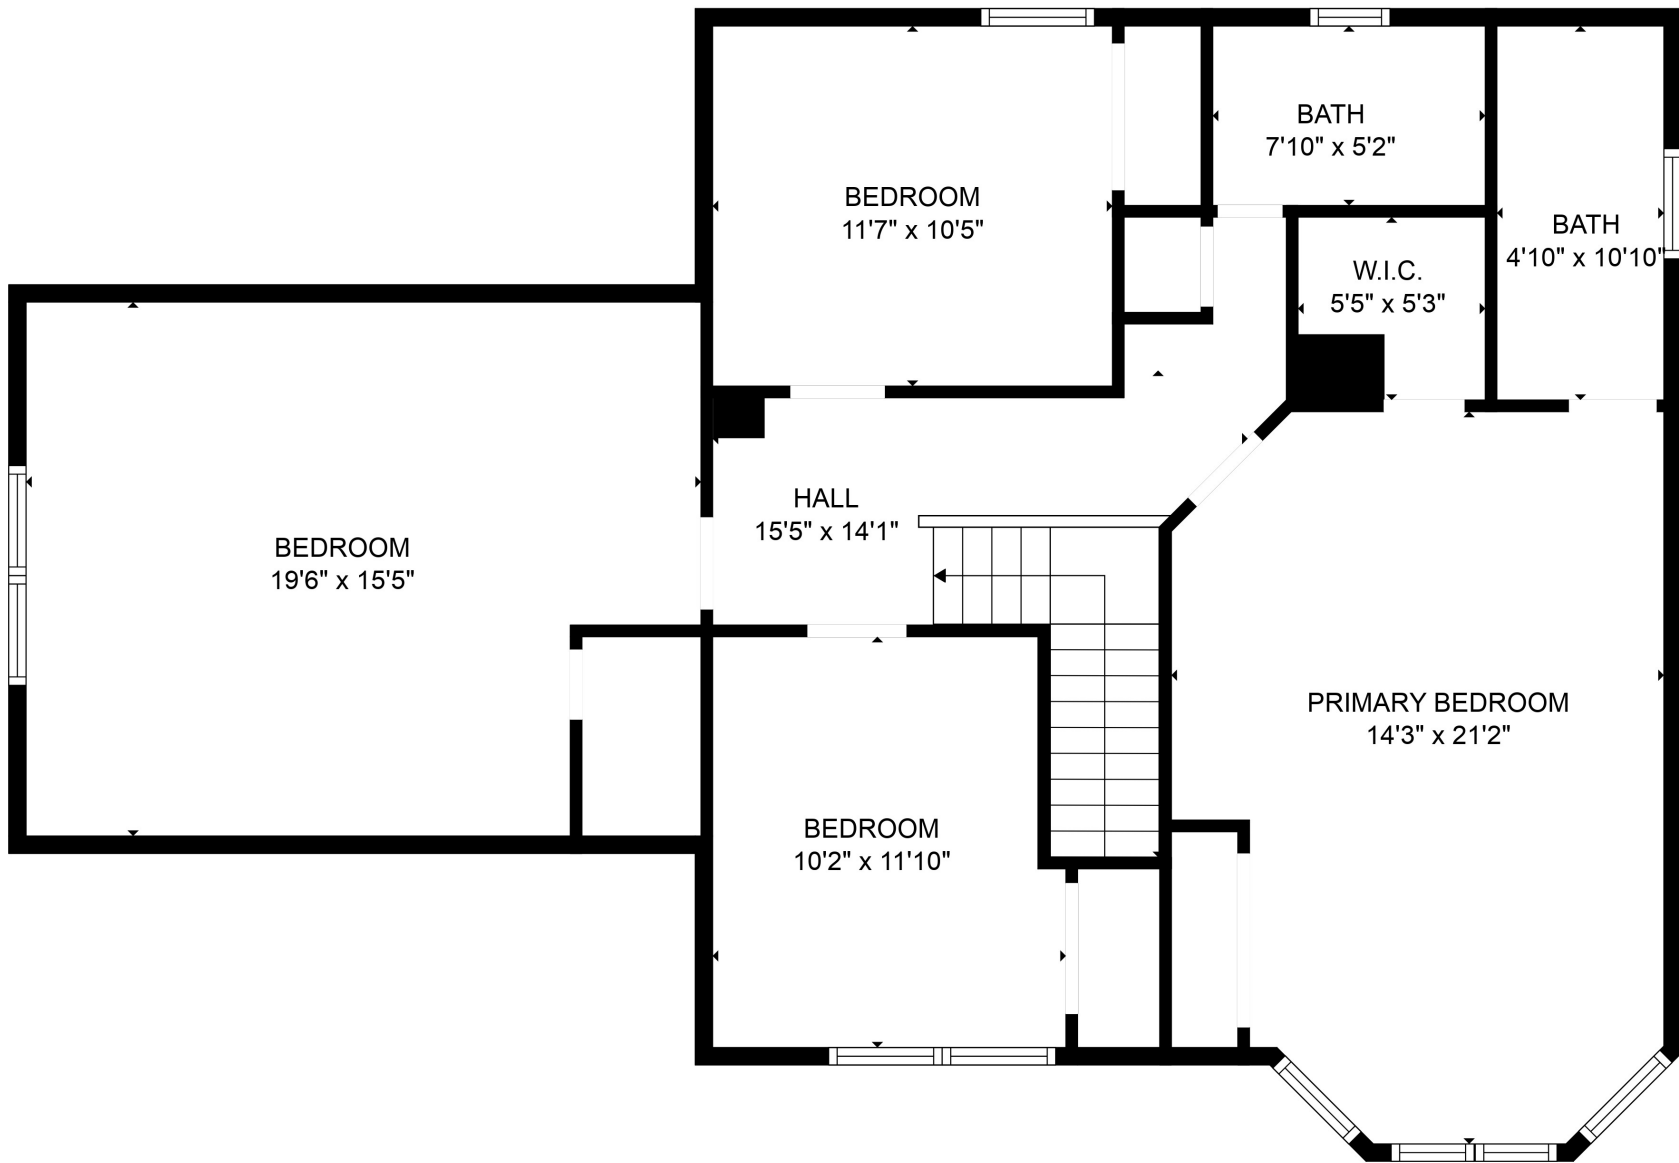

FLOOR 1

FLOOR 2

Total scanned area: 2169 sq. ft

SIZES AND DIMENSIONS ARE APPROXIMATE. ACTUAL MAY VARY.

Total scanned area: 2169 sq. ft

SIZES AND DIMENSIONS ARE APPROXIMATE. ACTUAL MAY VARY.

Total scanned area: 2169 sq. ft

SIZES AND DIMENSIONS ARE APPROXIMATE. ACTUAL MAY VARY.