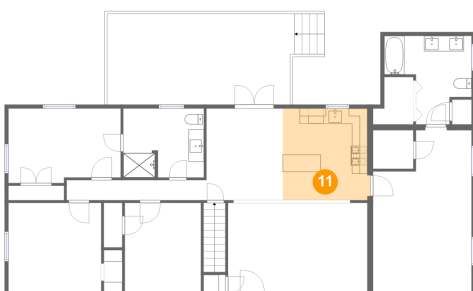

11 Floor 2 - Kitchen

Dimensions: 11'4" x 11'10"
Area: 131 sq. ft
Counted as Living Area:
Yes

Heated: Yes
Finished: Yes
Enclosed: Yes
Contiguous:
Yes
Permitted: Yes
Wet Space: No
Addition: No
Conversion: No