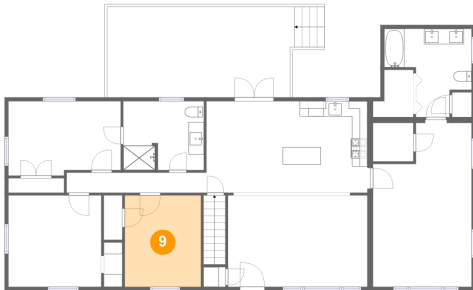

3157 Poteet Road, Hardy, Franklin County, Virginia, United States, 24101

9 Floor 2 - Bedroom

Dimensions: 9'10" x 11'10"
Area: 117 sq. ft
Counted as Living Area:
Yes

Heated: Yes
Finished: Yes
Enclosed: Yes
Contiguous:
Yes
Permitted: Yes
Wet Space: No
Addition: No
Conversion: No