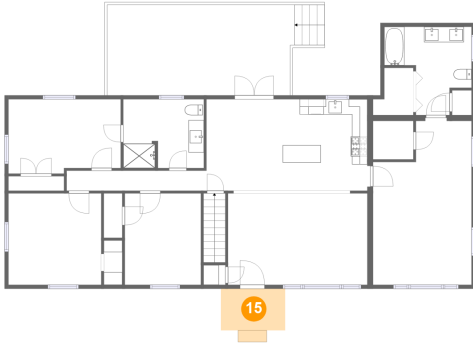

**3157 Poteet Road, Hardy, Franklin County,
Virginia, United States, 24101**

15 Floor 2 - Porch

Dimensions: 8'4" x 5'5"
Area: 51 sq. ft
Counted as Living Area: No

Heated: No
Finished: Yes
Enclosed: No
Contiguous: Yes
Permitted: Yes
Wet Space: No
Addition: No
Conversion: No