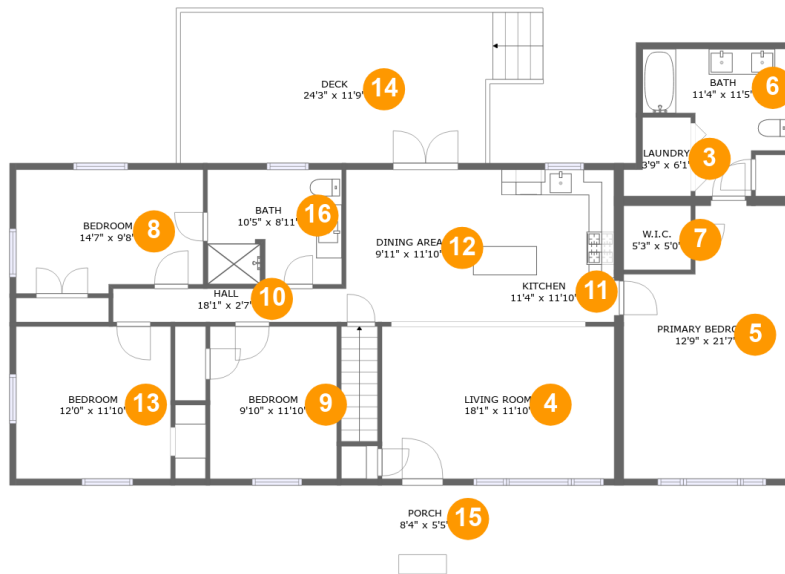

**Room Dimensions**

Floor 1

Total sqft: 1191

Living area: 0

#	Room name	Dimensions	Area (sqft)	Counted as Living Area
1	Unfinished	8'6" x 24'1"	204 sq. ft	No
2	Basement	37'9" x 24'1"	908 sq. ft	No

## Room Dimensions

Floor 2

Total sqft: 1998

Living area: 1645

#	Room name	Dimensions	Area (sqft)	Counted as Living Area
3	Laundry	3'9" x 6'1"	26 sq. ft	Yes
4	Living Room	18'1" x 11'10"	214 sq. ft	Yes
5	Primary Bedroom	12'9" x 21'7"	243 sq. ft	Yes
6	Bath	11'4" x 11'5"	93 sq. ft	Yes
7	W.i.c.	5'3" x 5'0"	26 sq. ft	Yes
8	Bedroom	14'7" x 9'8"	135 sq. ft	Yes
9	Bedroom	9'10" x 11'10"	117 sq. ft	Yes
10	Hall	18'1" x 2'7"	47 sq. ft	Yes
11	Kitchen	11'4" x 11'10"	131 sq. ft	Yes
12	Dining Area	9'11" x 11'10"	118 sq. ft	Yes
13	Bedroom	12'0" x 11'10"	143 sq. ft	Yes

## 12 Floor 2 - Dining Area

**Dimensions:** 9'11" x 11'10"  
**Area:** 118 sq. ft  
**Counted as Living Area:**  
Yes

**Heated:** Yes  
**Finished:** Yes  
**Enclosed:** Yes  
**Contiguous:**  
Yes  
**Permitted:** Yes  
**Wet Space:** No  
**Addition:** No  
**Conversion:** No