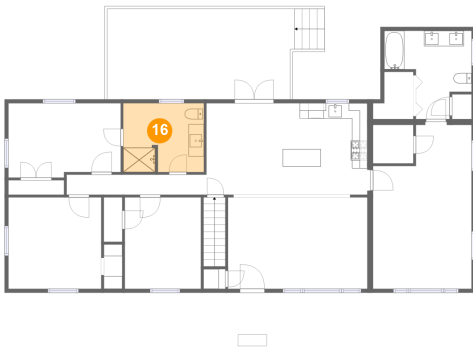

16 Floor 2 - Bath

Dimensions: 10'5" x 8'11"
Area: 92 sq. ft
Counted as Living Area:
Yes

Heated: Yes
Finished: Yes
Enclosed: Yes
Contiguous:
Yes
Permitted: Yes
Wet Space: Yes
Addition: No
Conversion: No