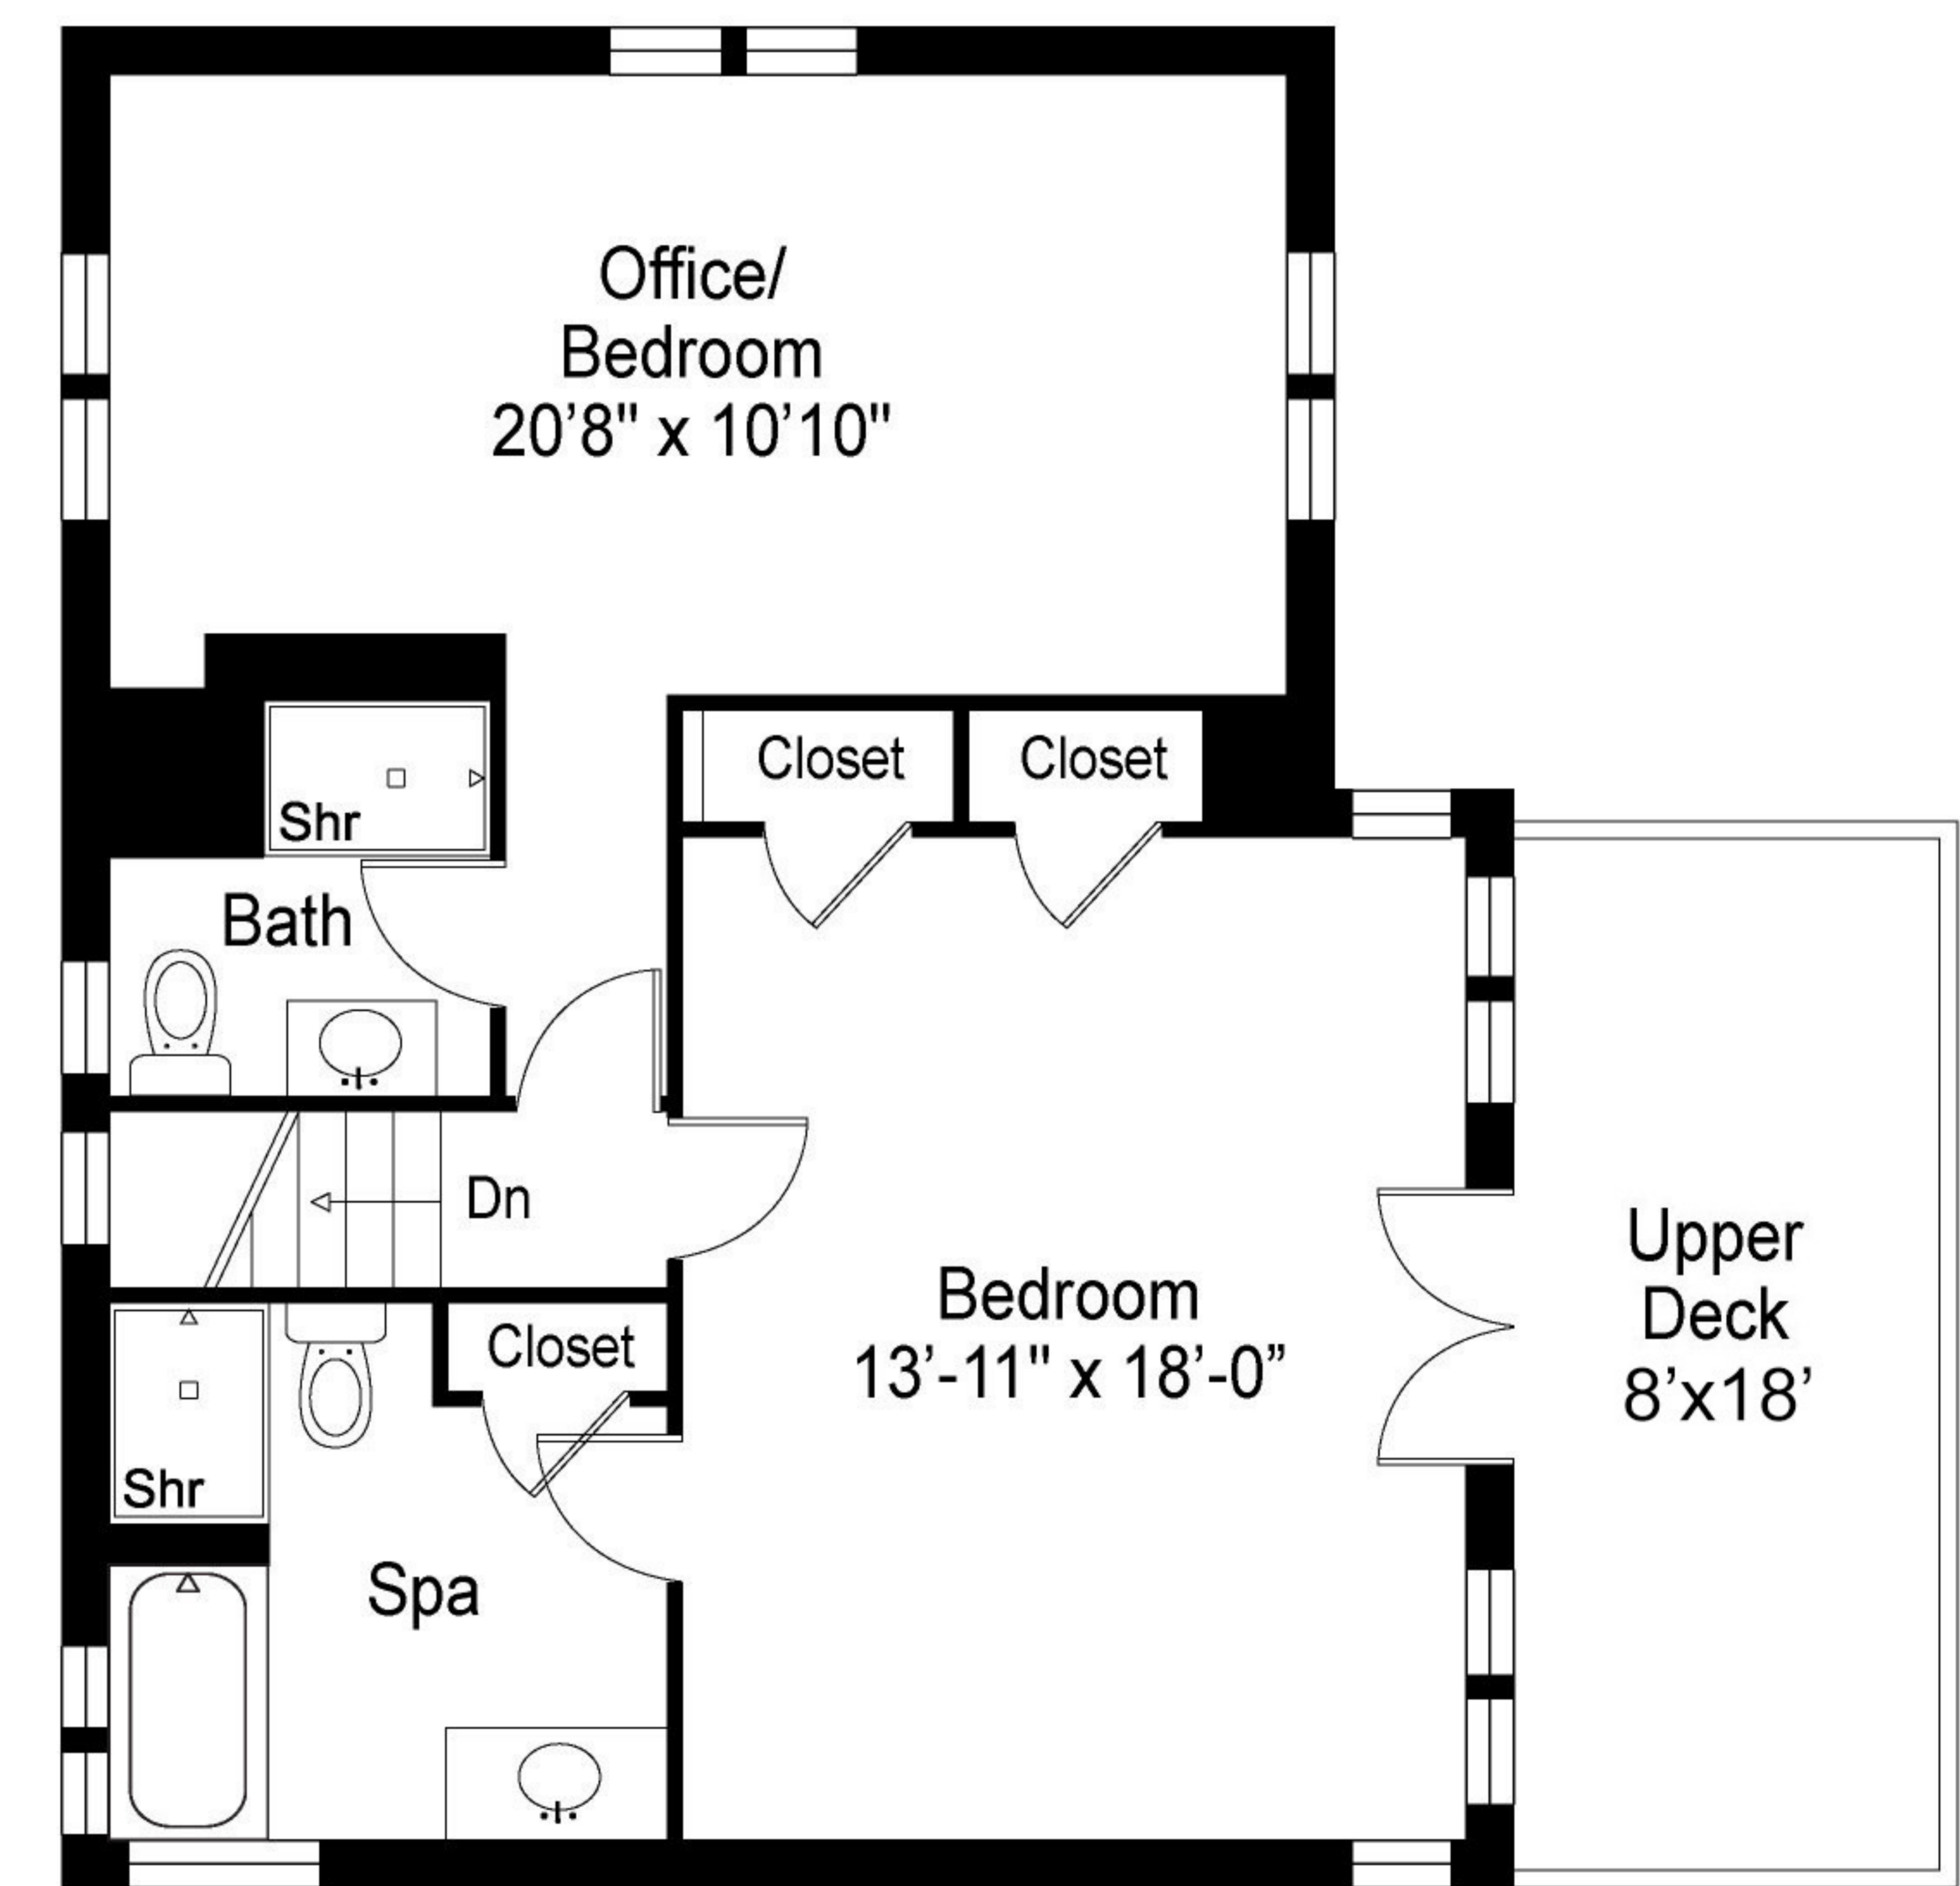

First Floor

Second Floor

Floor plan, furniture, and fixture measurements and dimensions are approximate and are for illustrative purposes only. The representative gives no guarantee, warranty or representation as to the accuracy and completeness of the floor plan.

1st Floor: 1,125 Sq Ft
2nd Floor: 705 Sq Ft
Shed: 140 Sq Ft
Decking: 328 Sq Ft