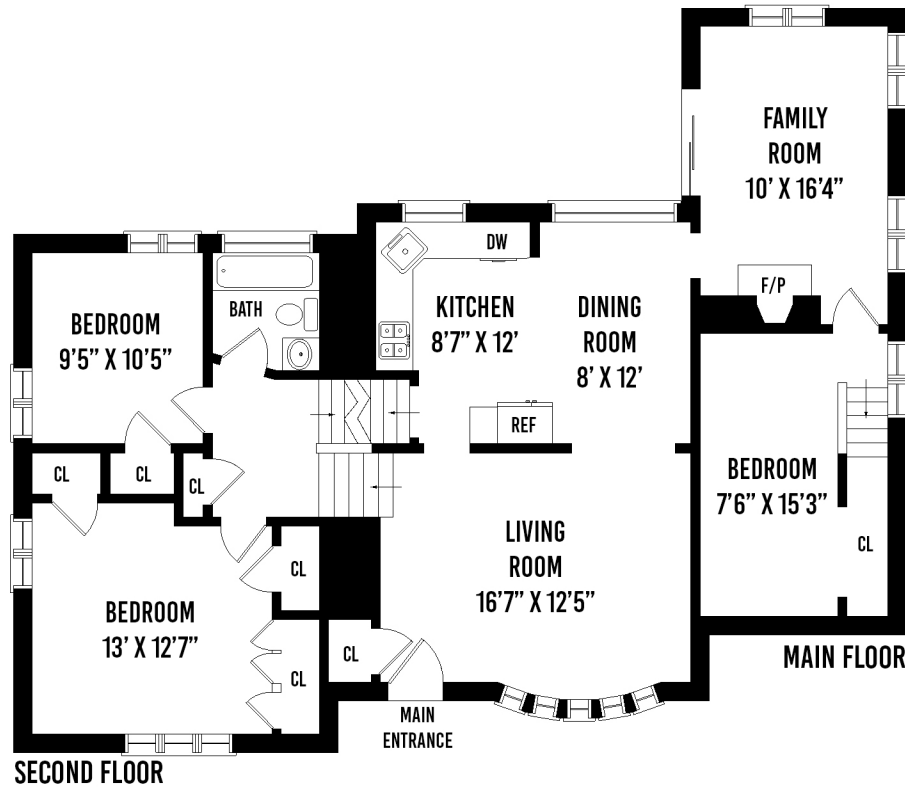

1 HARWOOD PLACE MELVILLE NY

PREPARED BY HOME MEDIA GROUP INC. TEL 212-731-2301

THIS FLOOR PLAN ILLUSTRATION IS AN APPROXIMATION OF EXISTING STRUCTURES AND FEATURES AND IS PROVIDED FOR CONVENIENCE ONLY WITH THE PERMISSION OF THE SELLER. ALL MEASUREMENTS ARE APPROXIMATE AND NOT GUARANTEED TO BE EXACT OR TO SCALE.