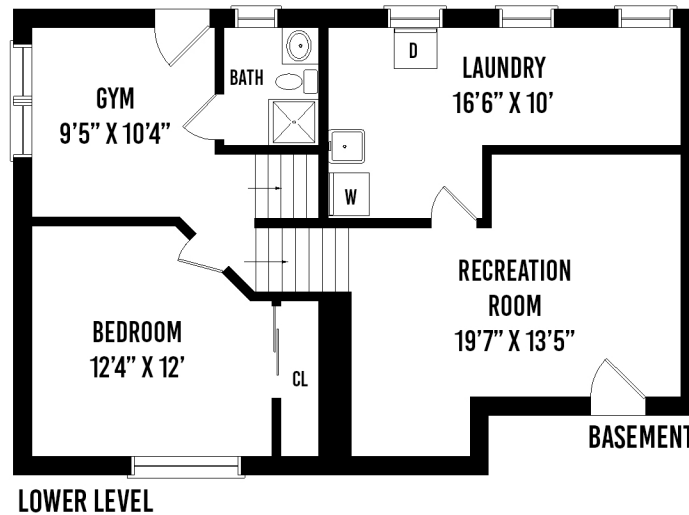

1 HARWOOD PLACE MELVILLE NY

PREPARED BY HOME MEDIA GROUP INC. TEL 212-731-2301

THIS FLOOR PLAN ILLUSTRATION IS AN APPROXIMATION OF EXISTING STRUCTURES AND FEATURES AND IS PROVIDED FOR CONVENIENCE ONLY WITH THE PERMISSION OF THE SELLER. ALL MEASUREMENTS ARE APPROXIMATE AND NOT GUARANTEED TO BE EXACT OR TO SCALE.