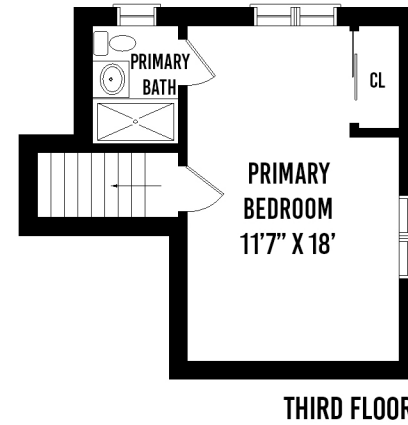

1 HARWOOD PLACE MELVILLE NY

PREPARED BY HOME MEDIA GROUP INC. TEL 212-731-2301

THIS FLOOR PLAN ILLUSTRATION IS AN APPROXIMATION OF EXISTING STRUCTURES AND FEATURES AND IS PROVIDED FOR CONVENIENCE ONLY WITH THE PERMISSION OF THE SELLER. ALL MEASUREMENTS ARE APPROXIMATE AND NOT GUARANTEED TO BE EXACT OR TO SCALE.