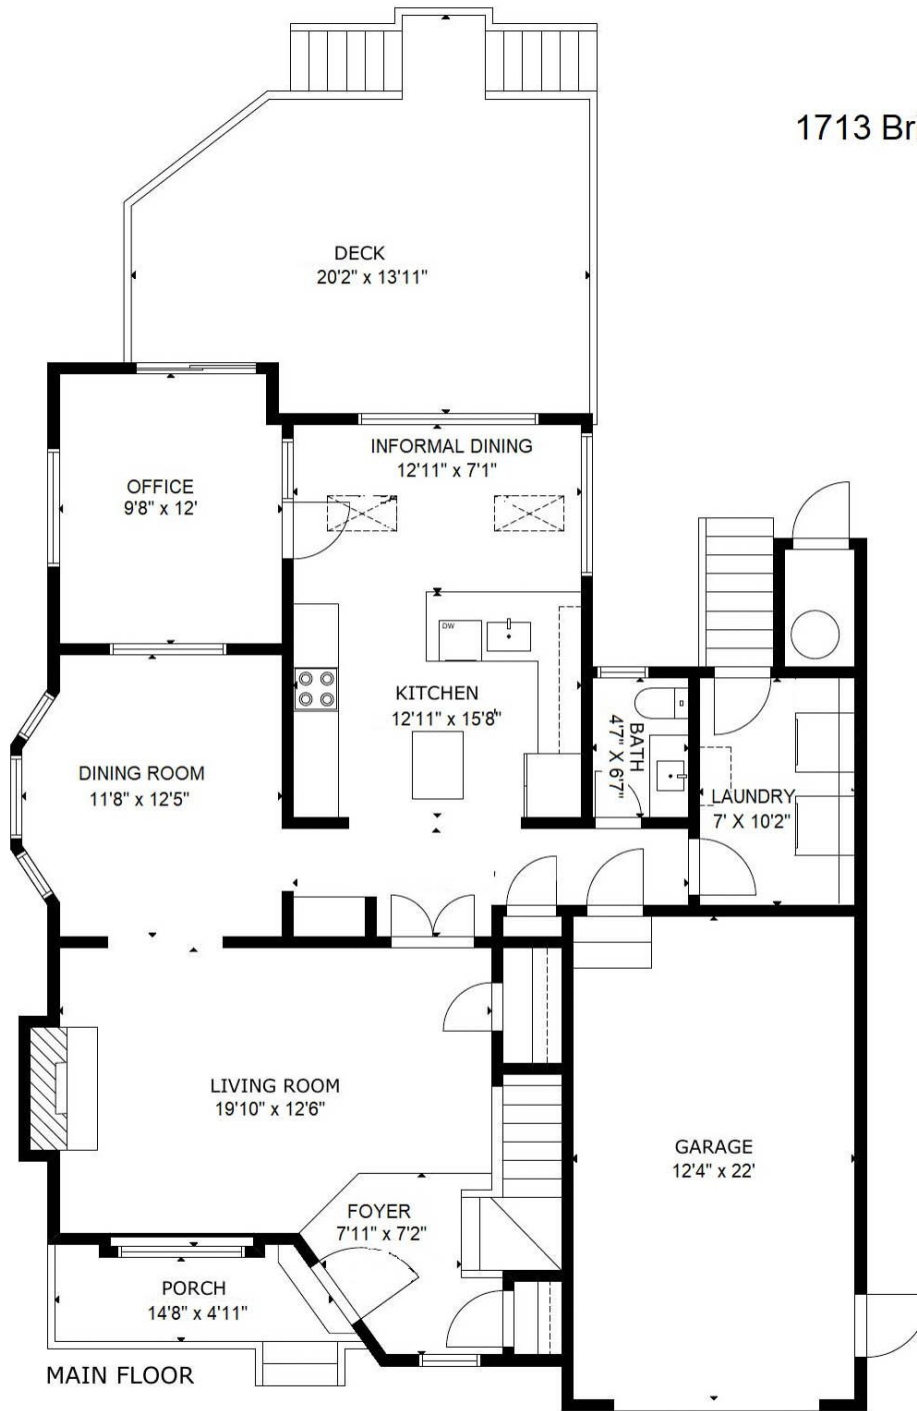

1713 Briarforest Place Raleigh, NC 27615

The following dimensions are approximate interior wall to wall dimensions, measured on site, from the widest portion of each room, then calculated to Feet/Inches from Rounded Decimal Feet. Information deemed reliable, but not guaranteed.