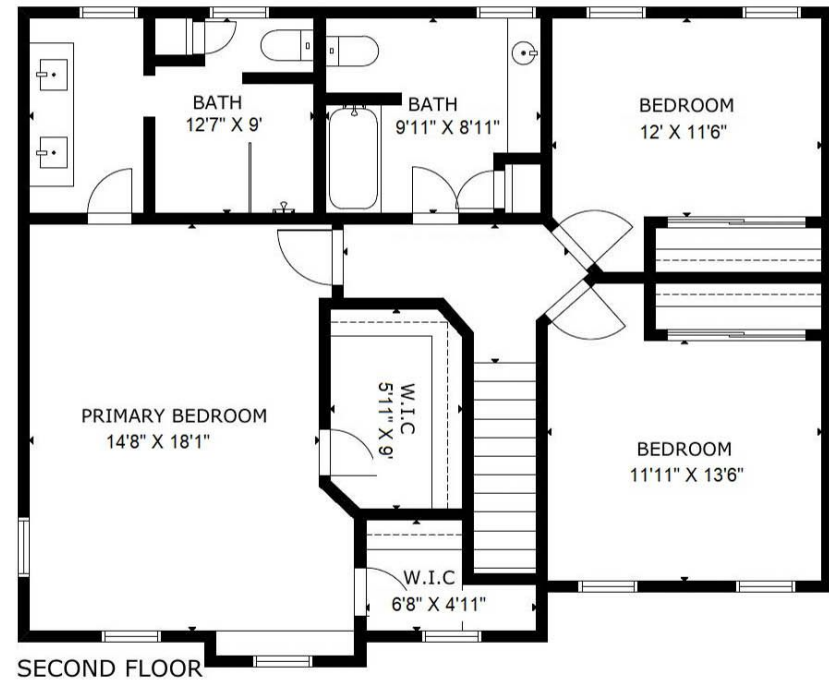

1713 Briarforest Place Raleigh, NC 27615

The following dimensions are approximate interior wall to wall dimensions, measured on site, from the widest portion of each room, then calculated to Feet/Inches from Rounded Decimal Feet. Information deemed reliable, but not guaranteed.