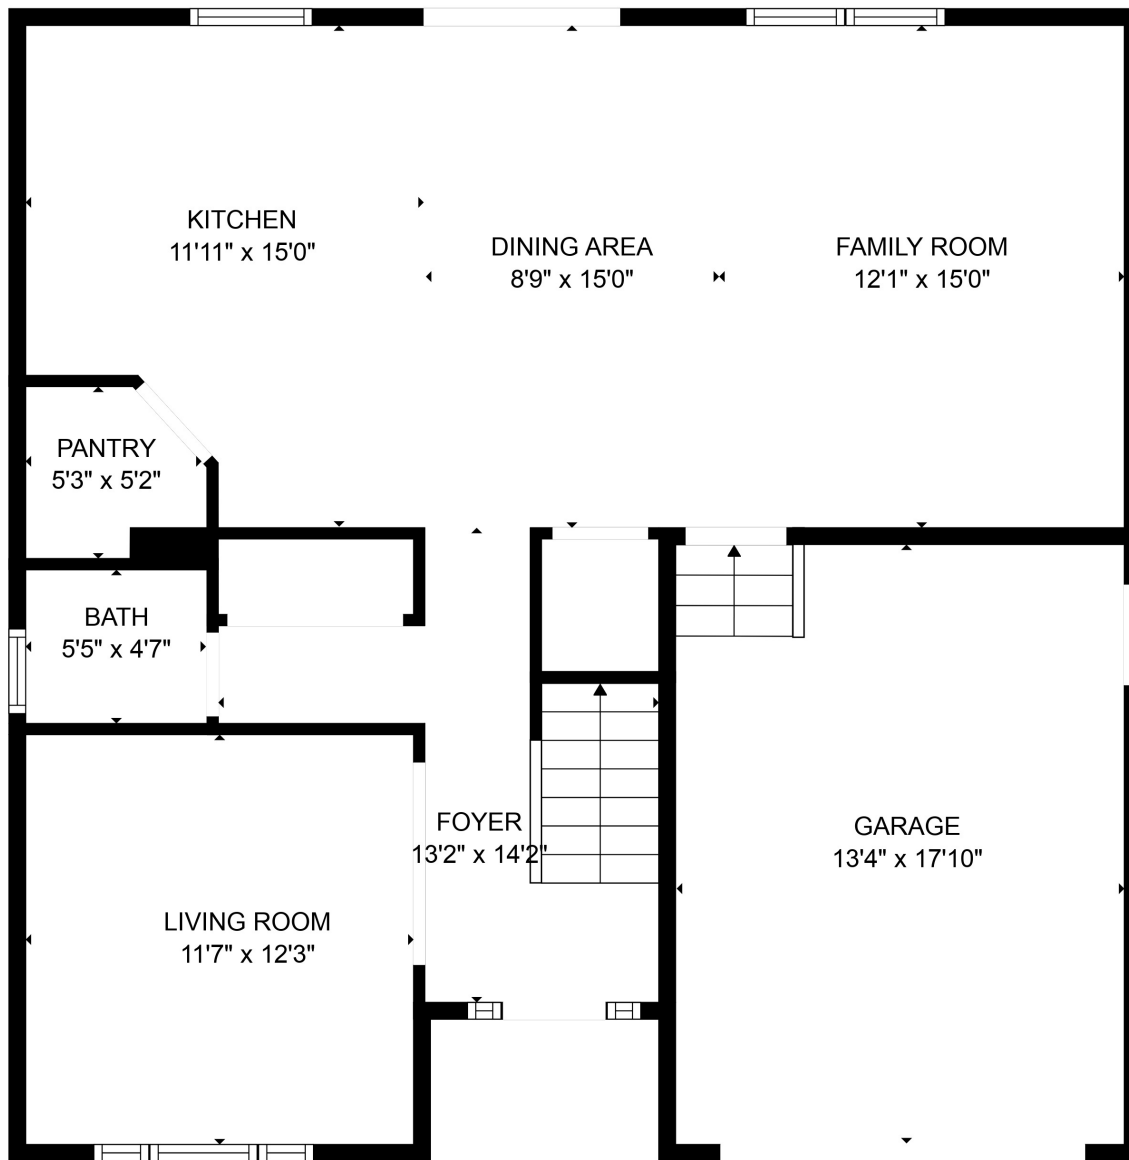

FLOOR 1

FLOOR 2

Total scanned area: 2156 sq. ft

SIZES AND DIMENSIONS ARE APPROXIMATE. ACTUAL MAY VARY.

Total scanned area: 2156 sq. ft

SIZES AND DIMENSIONS ARE APPROXIMATE. ACTUAL MAY VARY.

Total scanned area: 2156 sq. ft

SIZES AND DIMENSIONS ARE APPROXIMATE. ACTUAL MAY VARY.