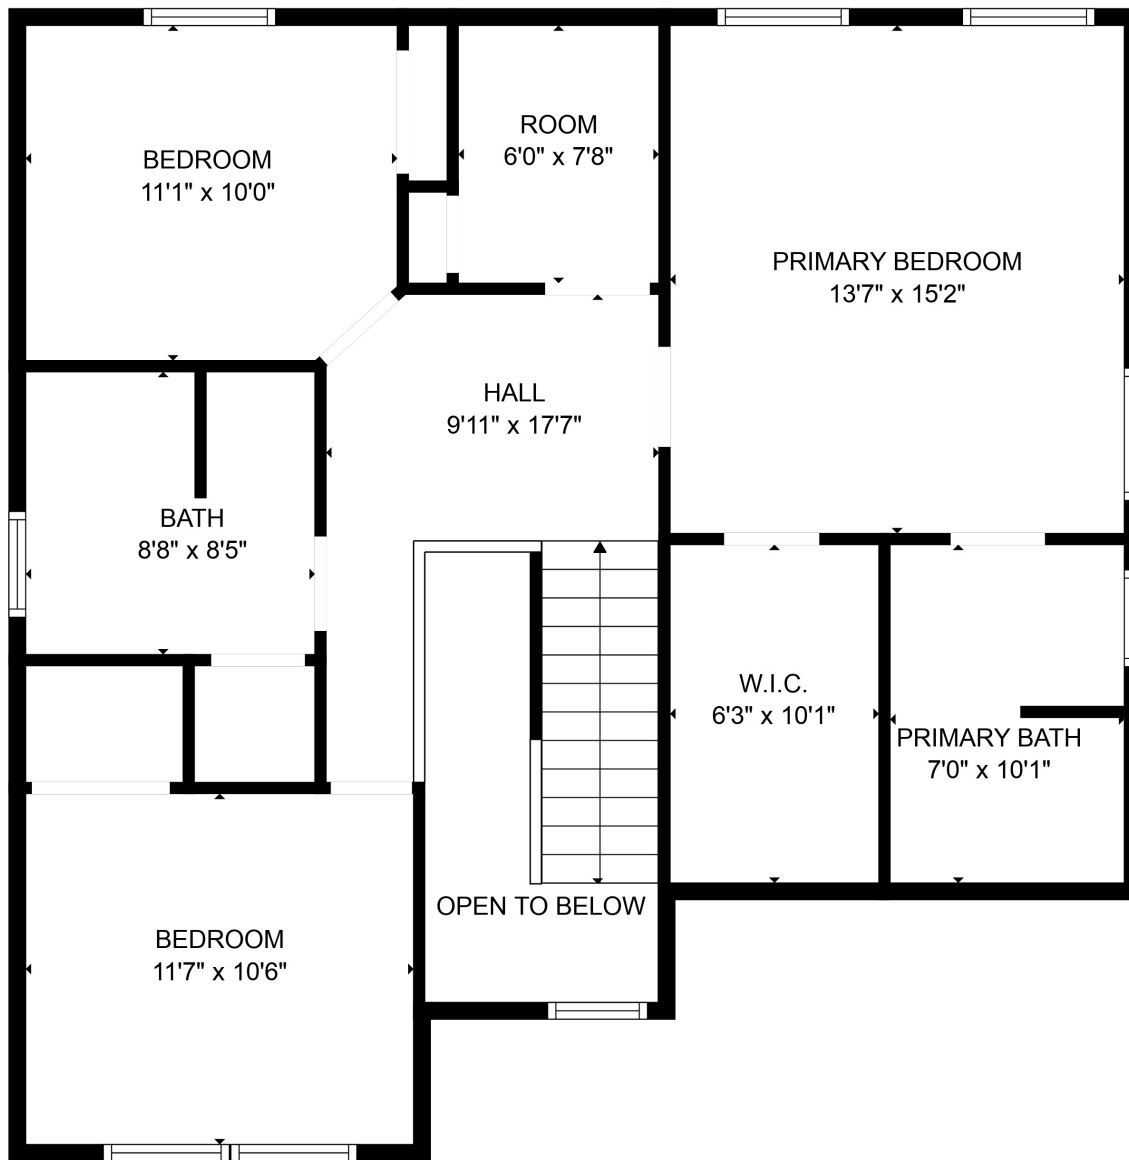

FLOOR 1

FLOOR 2

Total scanned area: 2156 sq. ft

SIZES AND DIMENSIONS ARE APPROXIMATE. ACTUAL MAY VARY.

Total scanned area: 2156 sq. ft

SIZES AND DIMENSIONS ARE APPROXIMATE. ACTUAL MAY VARY.

Total scanned area: 2156 sq. ft

SIZES AND DIMENSIONS ARE APPROXIMATE. ACTUAL MAY VARY.