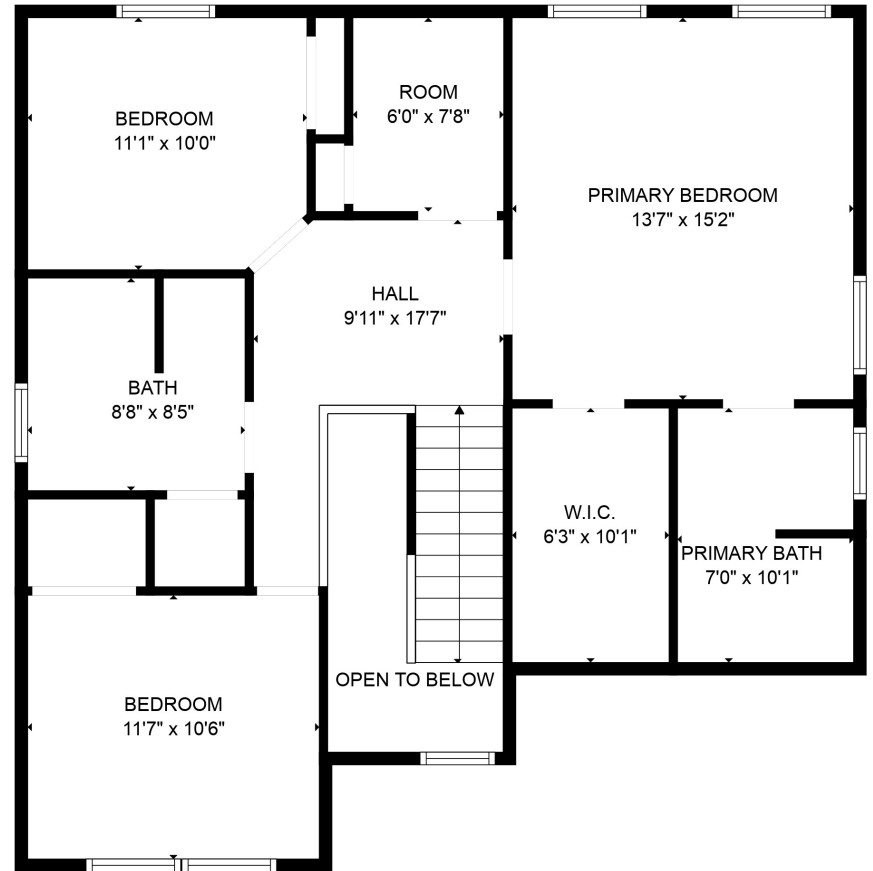

FLOOR 1

FLOOR 2

Total scanned area: 2156 sq. ft

SIZES AND DIMENSIONS ARE APPROXIMATE. ACTUAL MAY VARY.

Total scanned area: 2156 sq. ft

SIZES AND DIMENSIONS ARE APPROXIMATE. ACTUAL MAY VARY.

Total scanned area: 2156 sq. ft

SIZES AND DIMENSIONS ARE APPROXIMATE. ACTUAL MAY VARY.