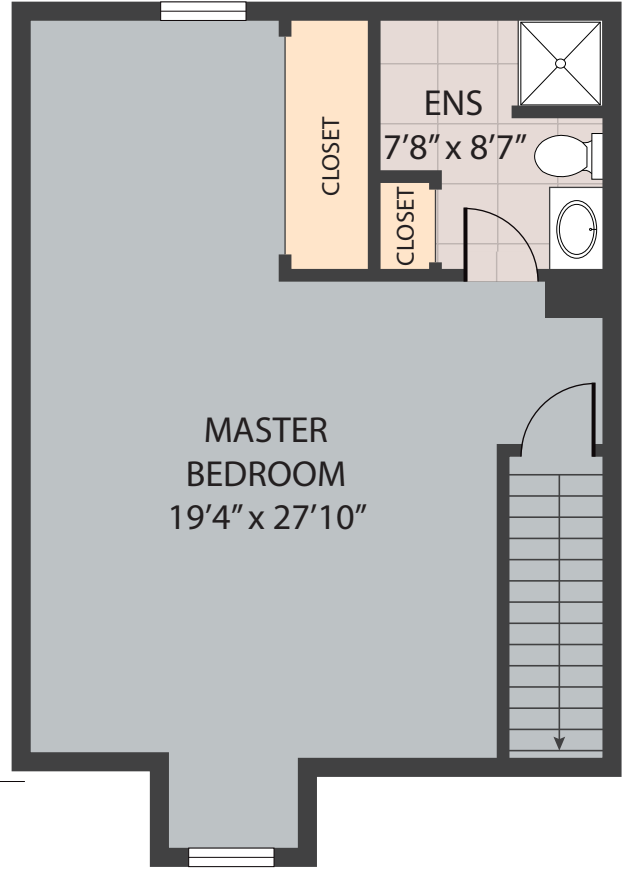

SECOND FLOOR

THIRD FLOOR

BASEMENT

FIRST FLOOR

59 Nevins Road, Methuen, MA, USA, 01844

TOTAL APPROX. FLOOR AREA 1,975 SQ.FT (INCLUDES BASEMENT)

Whilst every attempt has been made to ensure the accuracy of the floor plan contained here, measurements of doors, windows, rooms and any other items are approximate and no responsibility is taken for any error, omission, or misstatement. This plan is for illustrative purposes only and should be used as such by any prospective purchaser.