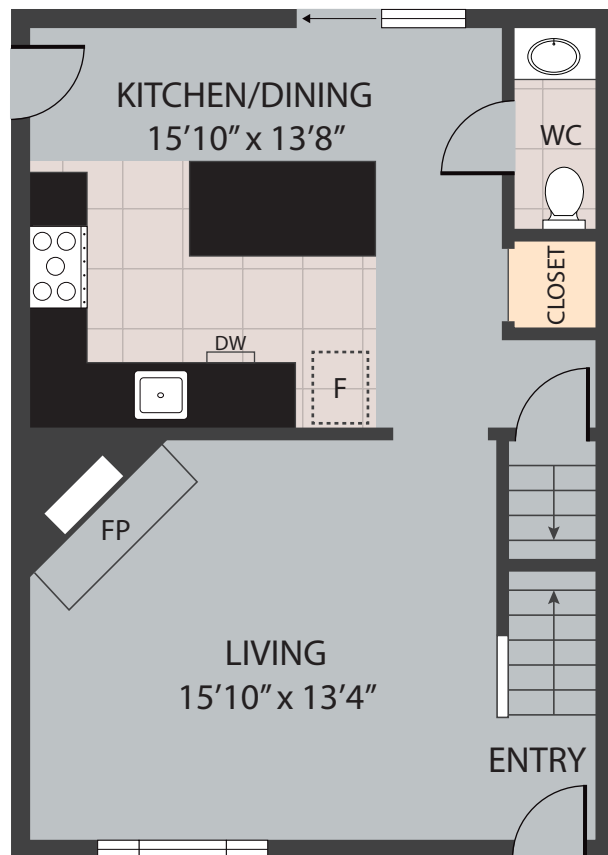

SECOND FLOOR

THIRD FLOOR

BASEMENT

FIRST FLOOR

59 Nevins Road, Methuen, MA, USA, 01844

TOTAL APPROX. FLOOR AREA 1,975 SQ.FT (INCLUDES BASEMENT)

Whilst every attempt has been made to ensure the accuracy of the floor plan contained here, measurements of doors, windows, rooms and any other items are approximate and no responsibility is taken for any error, omission, or misstatement. This plan is for illustrative purposes only and should be used as such by any prospective purchaser.