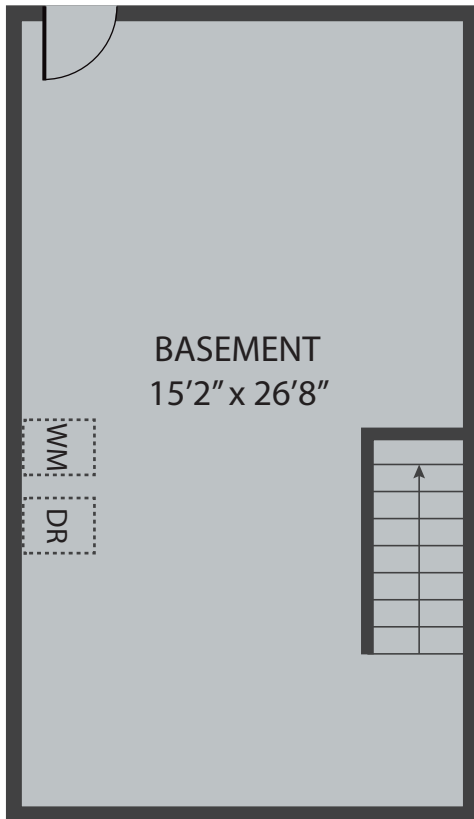

SECOND FLOOR

THIRD FLOOR

BASEMENT

FIRST FLOOR

59 Nevins Road, Methuen, MA, USA, 01844

TOTAL APPROX. FLOOR AREA 1,975 SQ.FT (INCLUDES BASEMENT)

Whilst every attempt has been made to ensure the accuracy of the floor plan contained here, measurements of doors, windows, rooms and any other items are approximate and no responsibility is taken for any error, omission, or misstatement. This plan is for illustrative purposes only and should be used as such by any prospective purchaser.