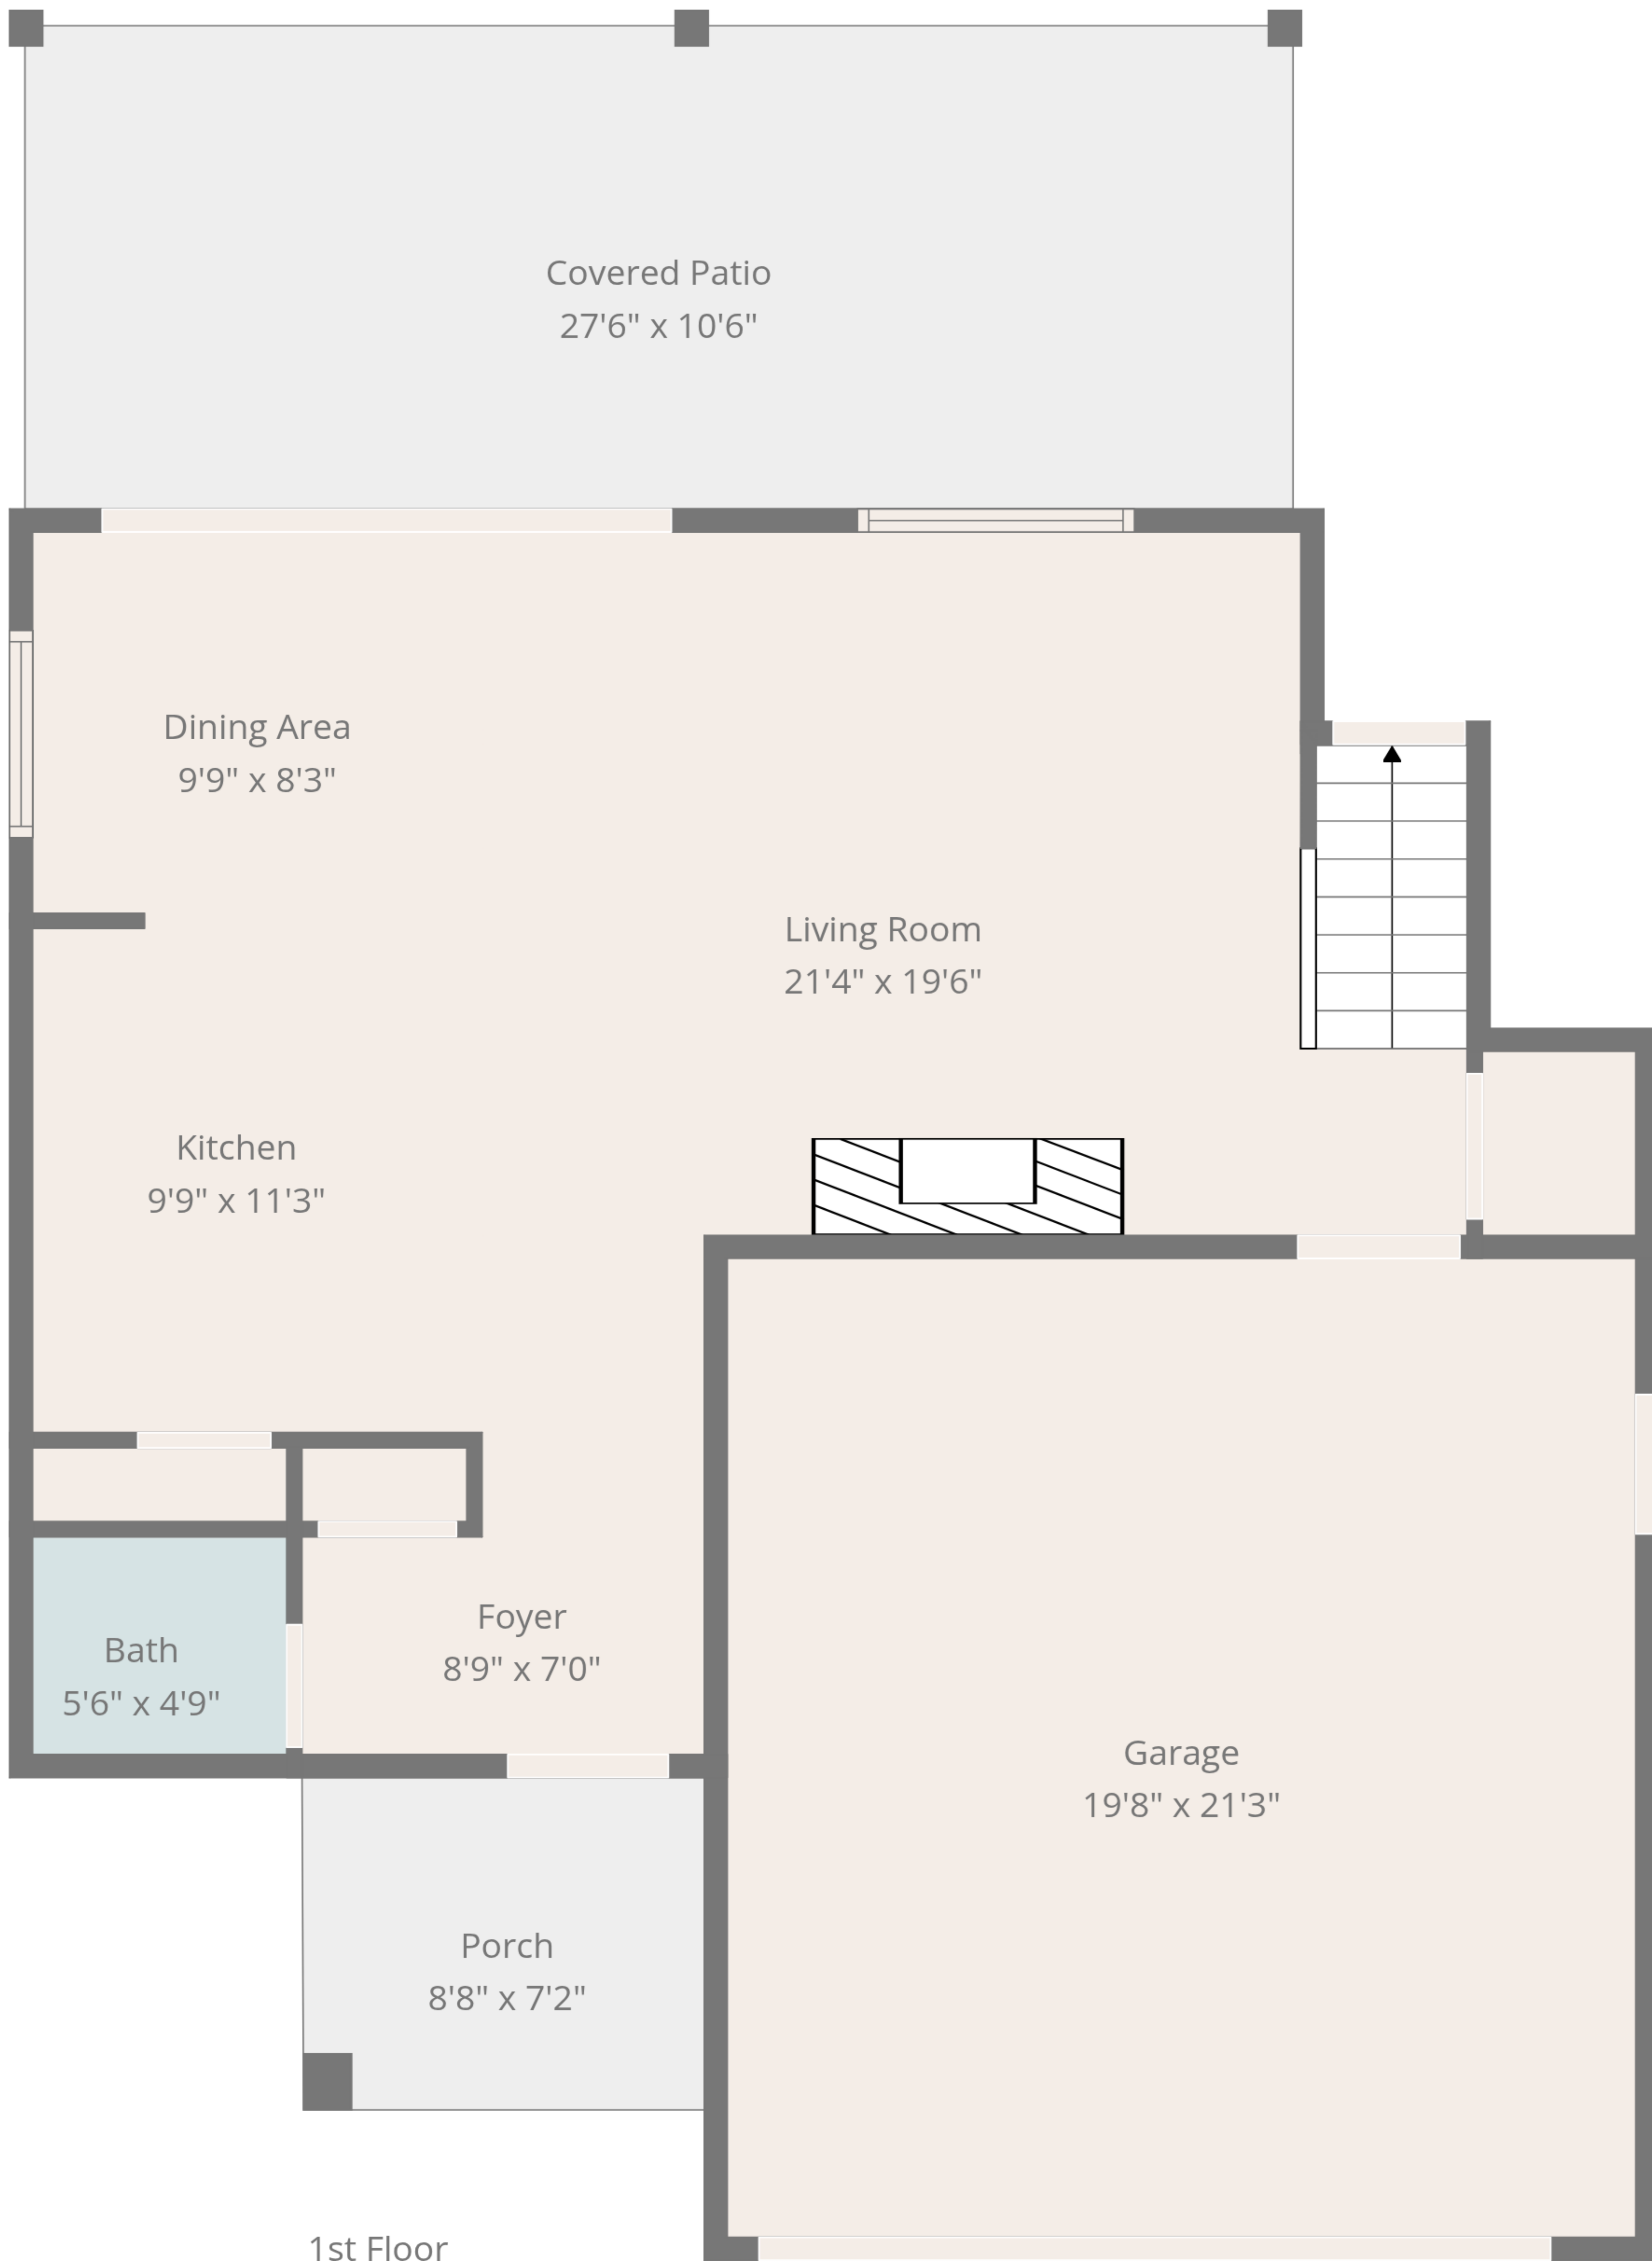

Total: 1667 sq. ft

1st Floor: 636 sq. Ft, 2nd Floor: 1031 sq. ft

Excluded Areas: Garage: 418 sq. Ft, Porch: 63 sq. Ft, Covered Patio: 288 sq. Ft,
Walls: 156 sq. ft

Total: 1667 sq. ft

1st Floor: 636 sq. Ft, 2nd Floor: 1031 sq. ft

Excluded Areas: Garage: 418 sq. Ft, Porch: 63 sq. Ft, Covered Patio: 288 sq. Ft,
Walls: 156 sq. ft

Total: 1667 sq. ft
 1st Floor: 636 sq. Ft, 2nd Floor: 1031 sq. ft
 Excluded Areas: Garage: 418 sq. Ft, Porch: 63 sq. Ft, Covered Patio: 288 sq. Ft,
 Walls: 156 sq. ft