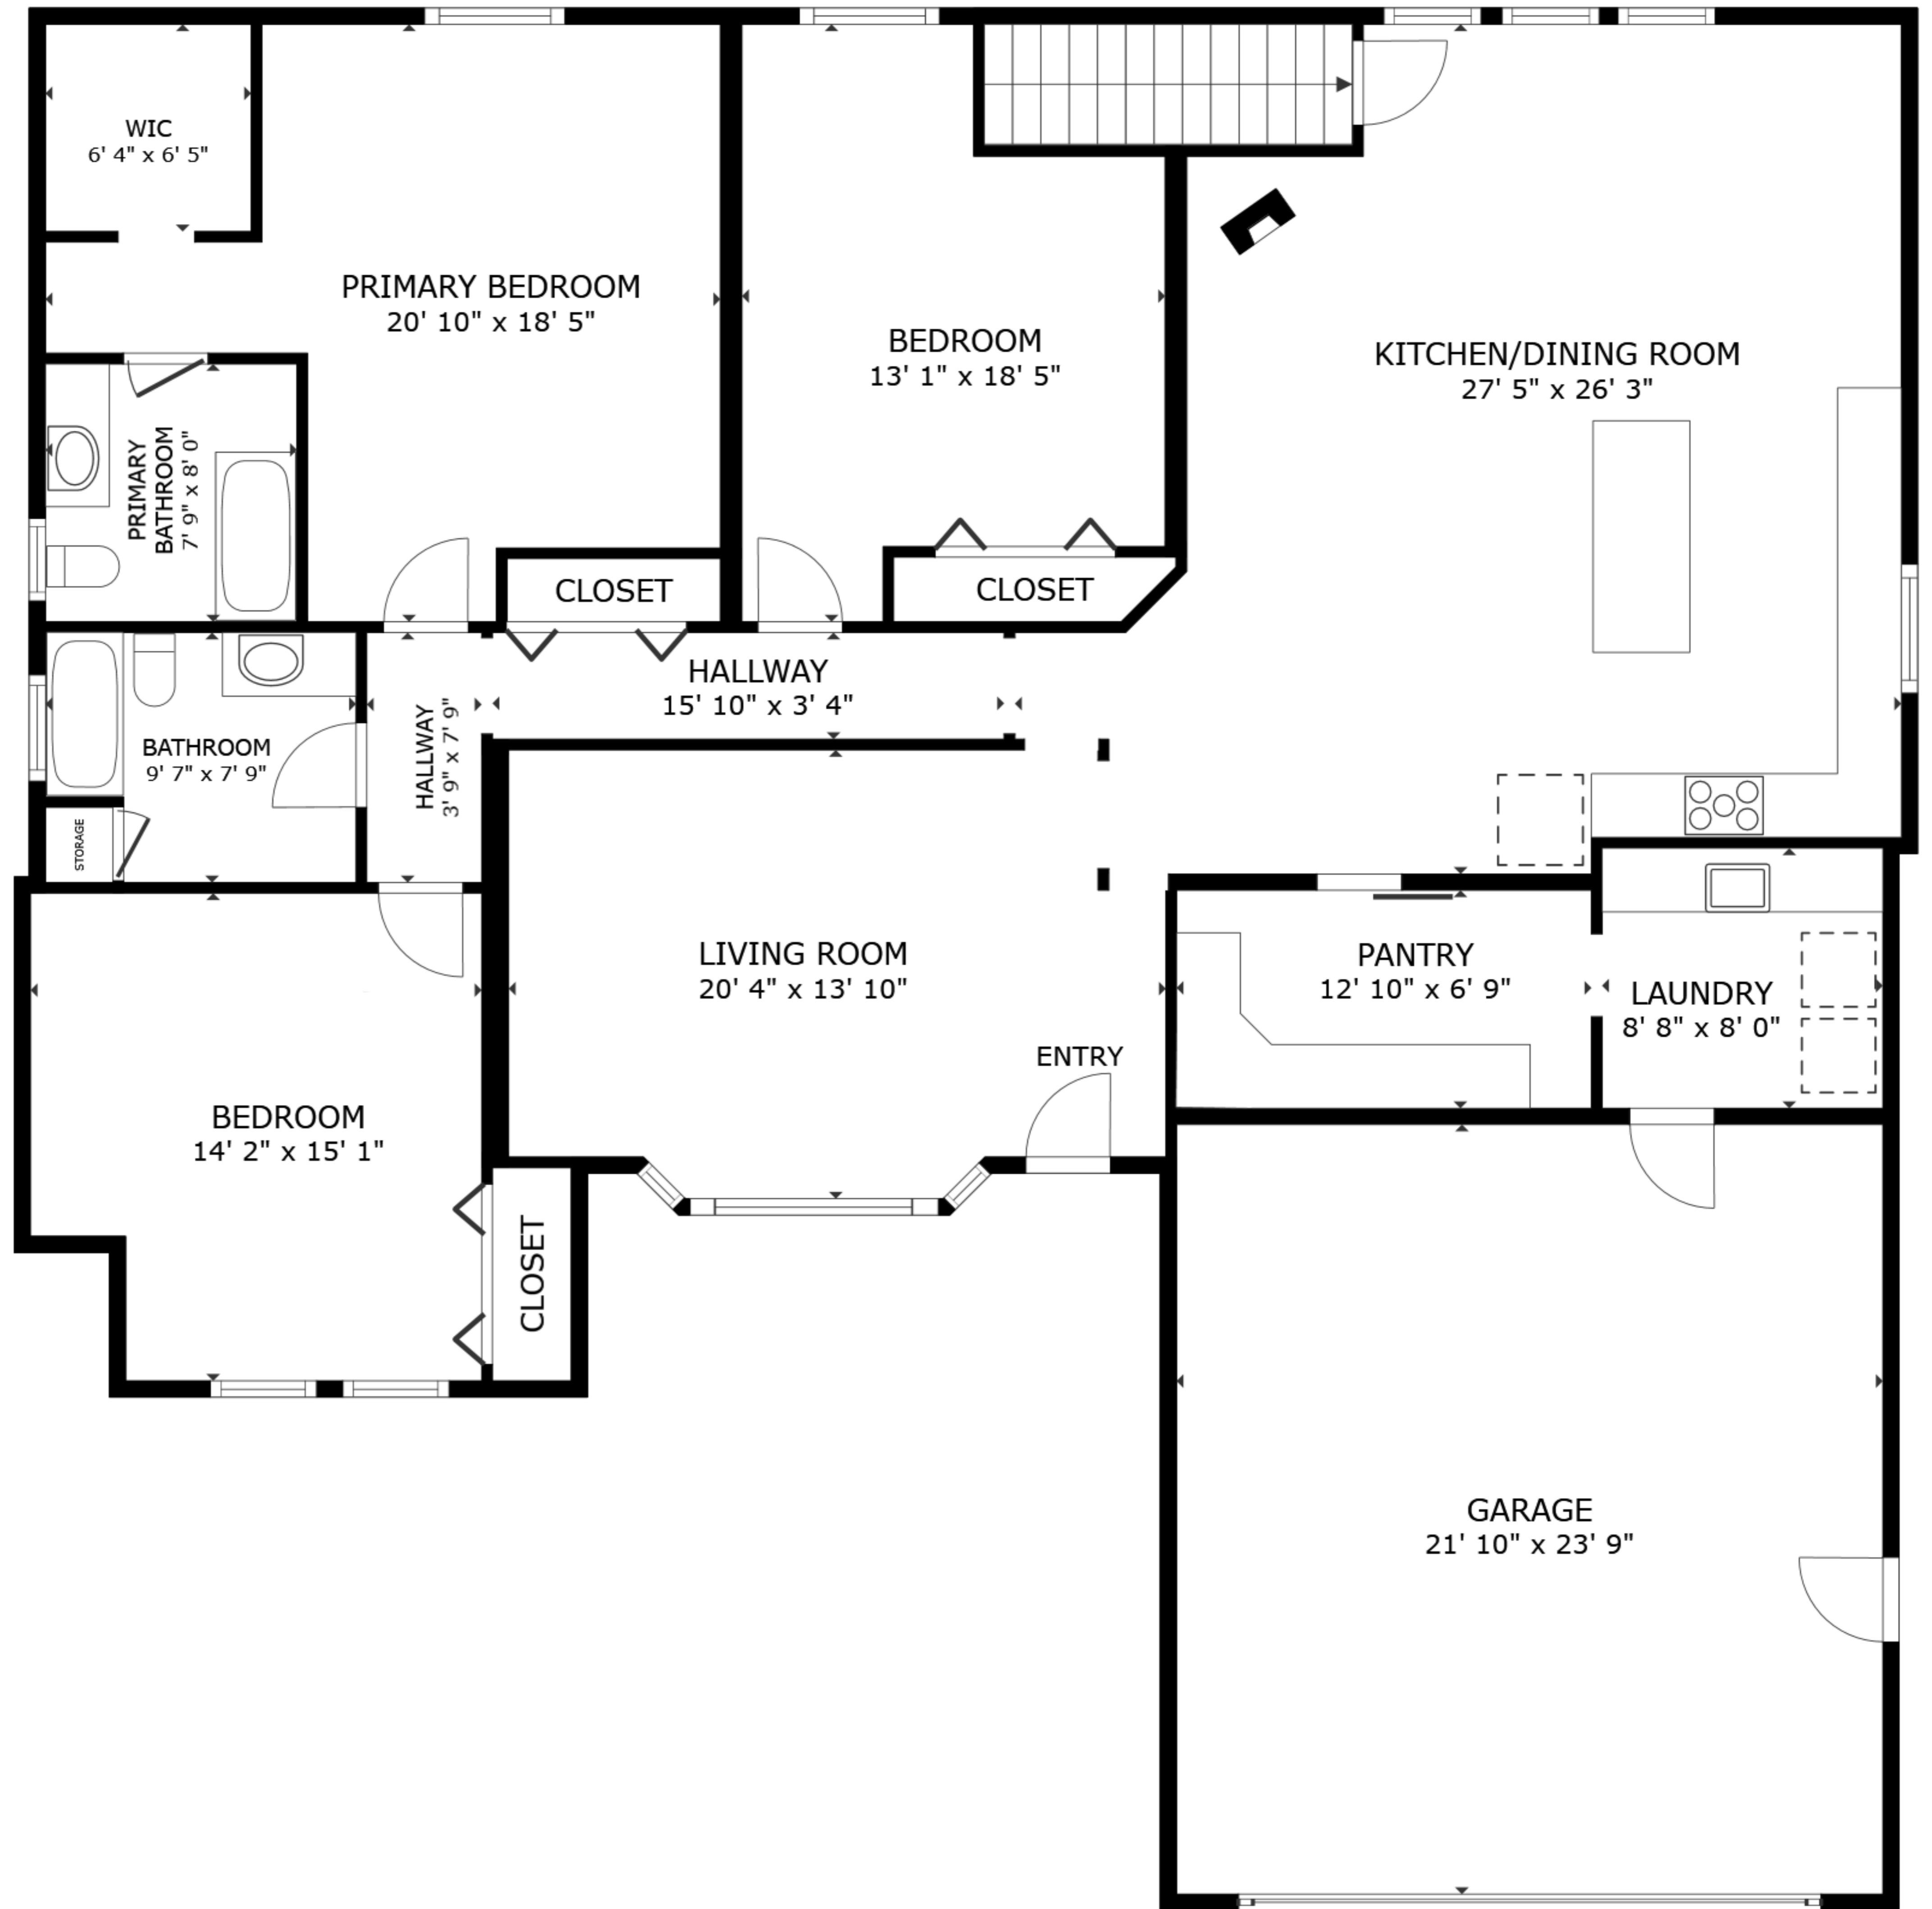

FLOOR 1

FLOOR 2

GROSS INTERNAL AREA  
 FLOOR 1 474 sq.ft. FLOOR 2 2,095 sq.ft.  
 EXCLUDED AREAS : GARAGE 519 sq.ft.  
 TOTAL : 2,570 sq.ft.

SIZES AND DIMENSIONS ARE APPROXIMATE, ACTUAL MAY VARY.