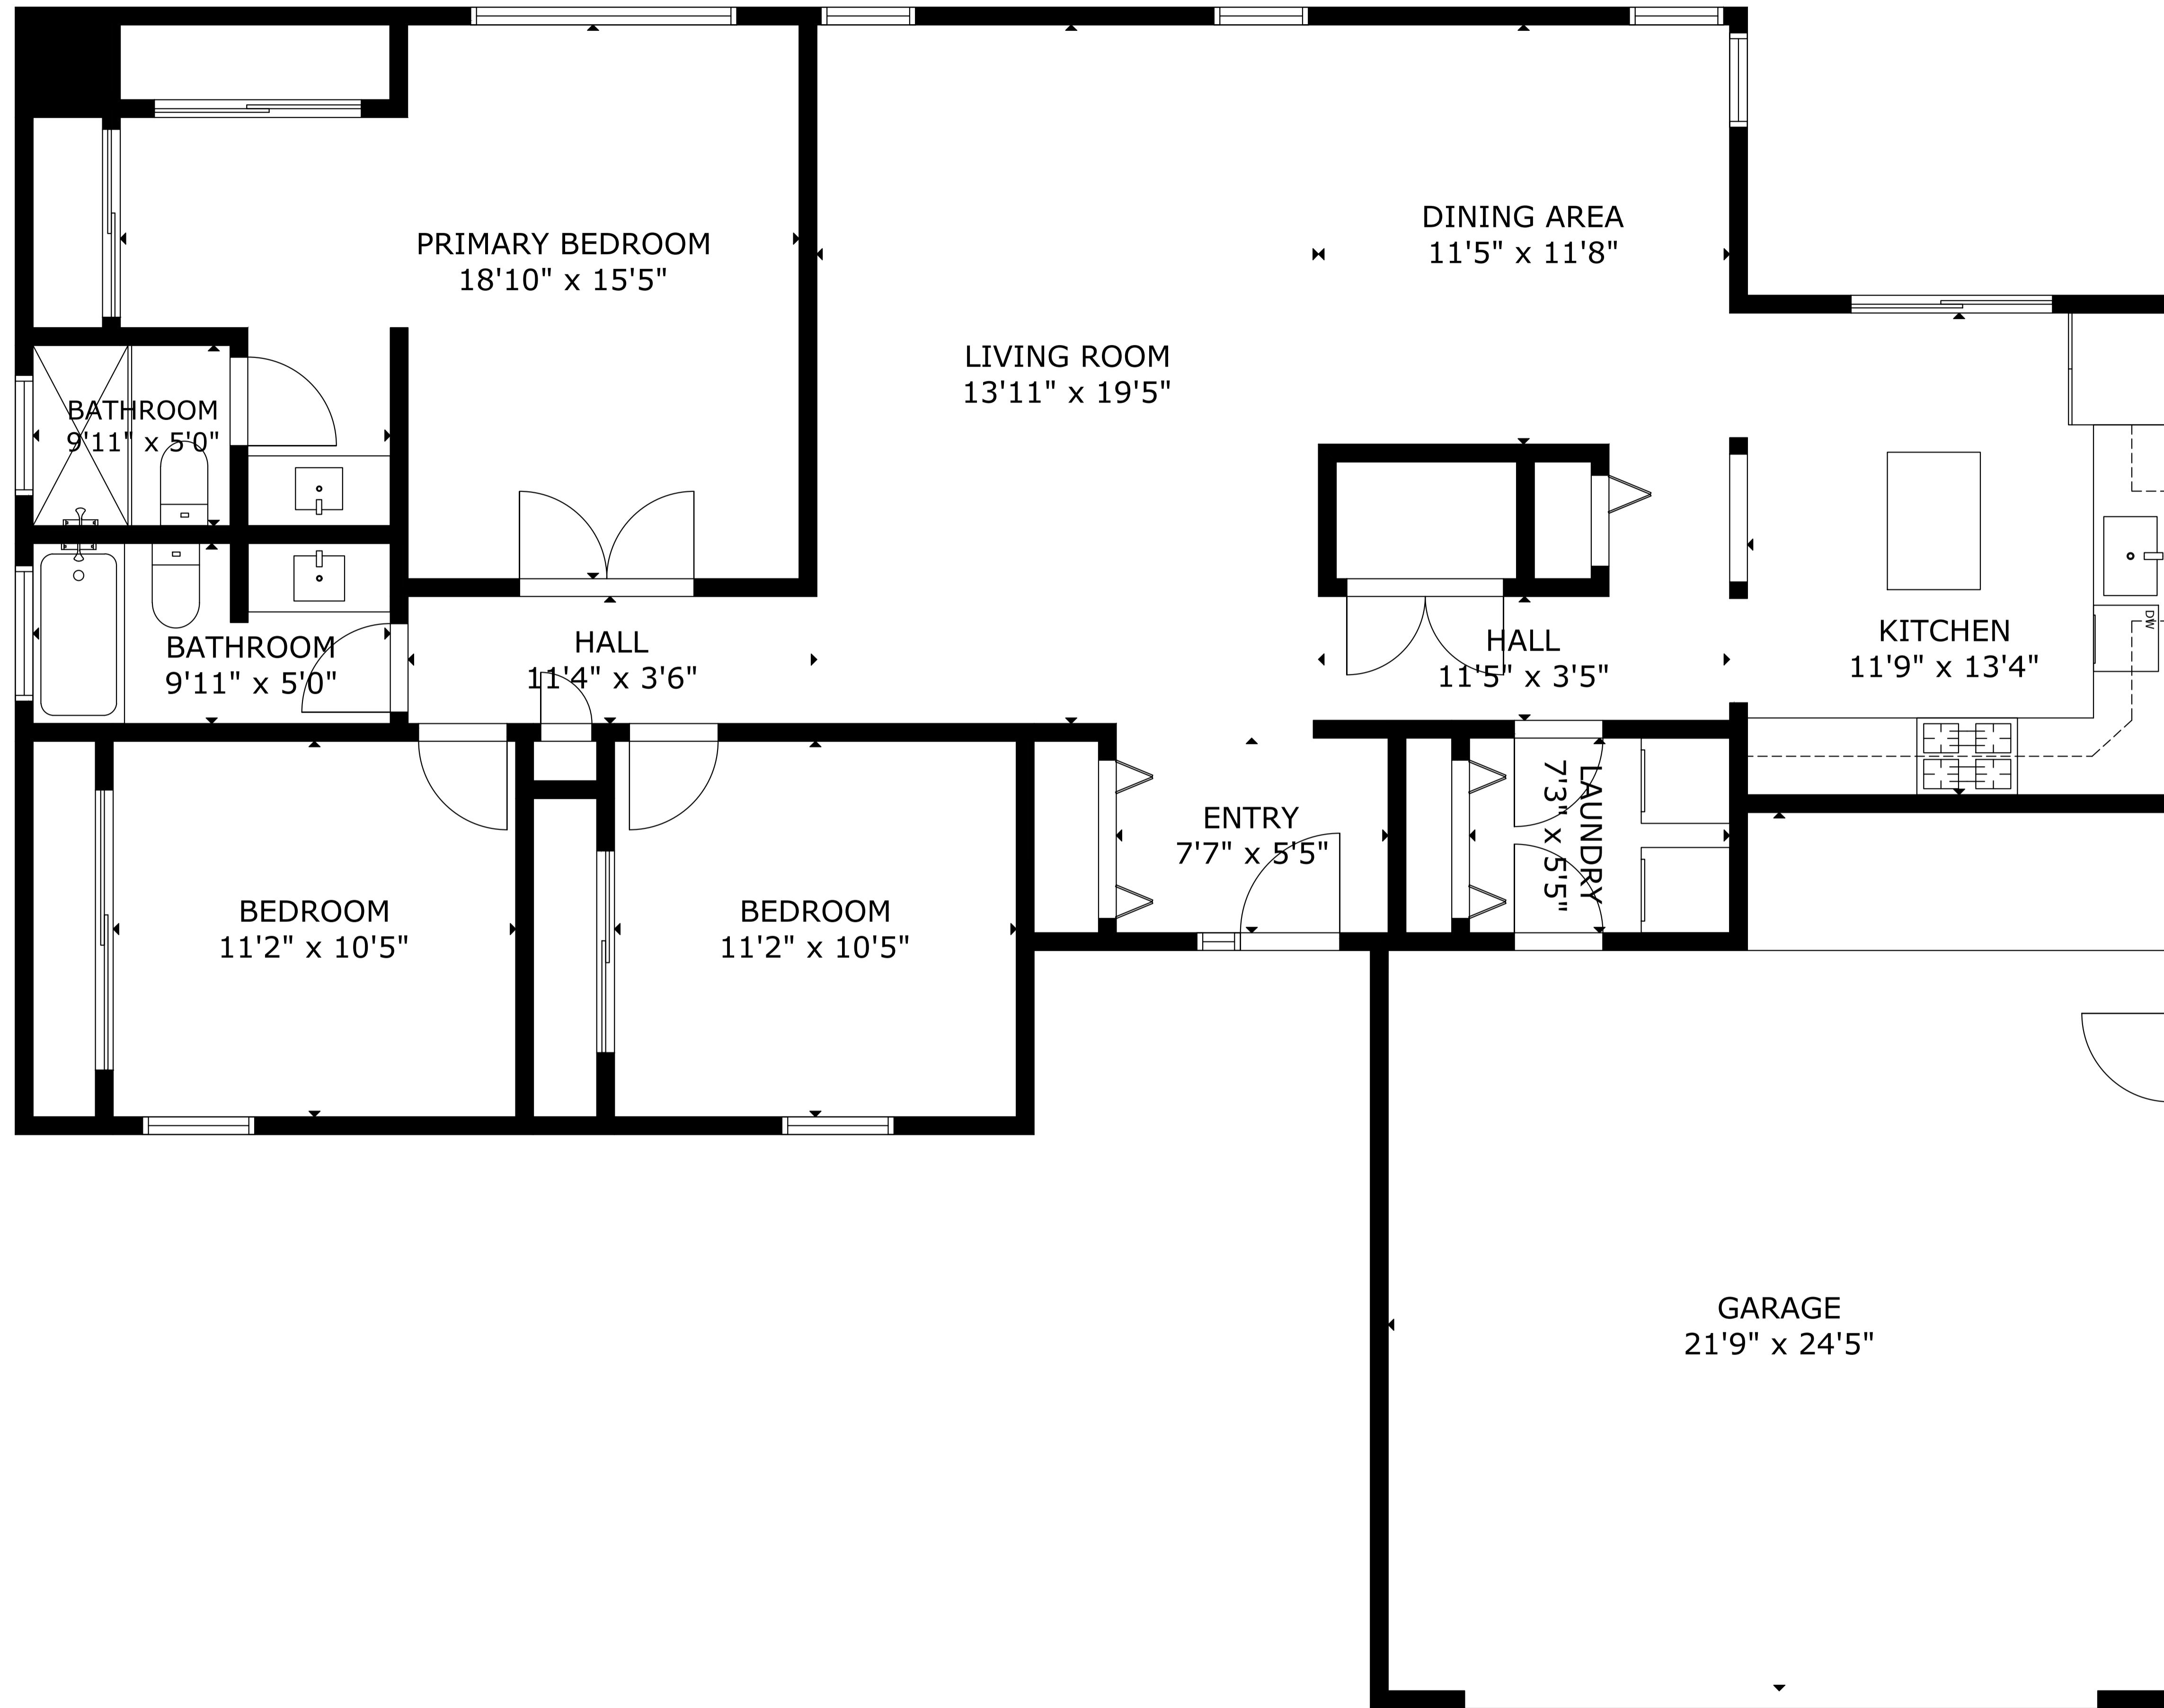

6075 Jack Rabbit Road NE

GROSS EXTERNAL AREA

TOTAL: 1,580 sq ft

FLOOR 1: 1,580 sq ft

EXCLUDED AREAS: GARAGE: 491 sq ft

SIZE AND DIMENSIONS ARE APPROXIMATE, ACTUAL MAY VARY