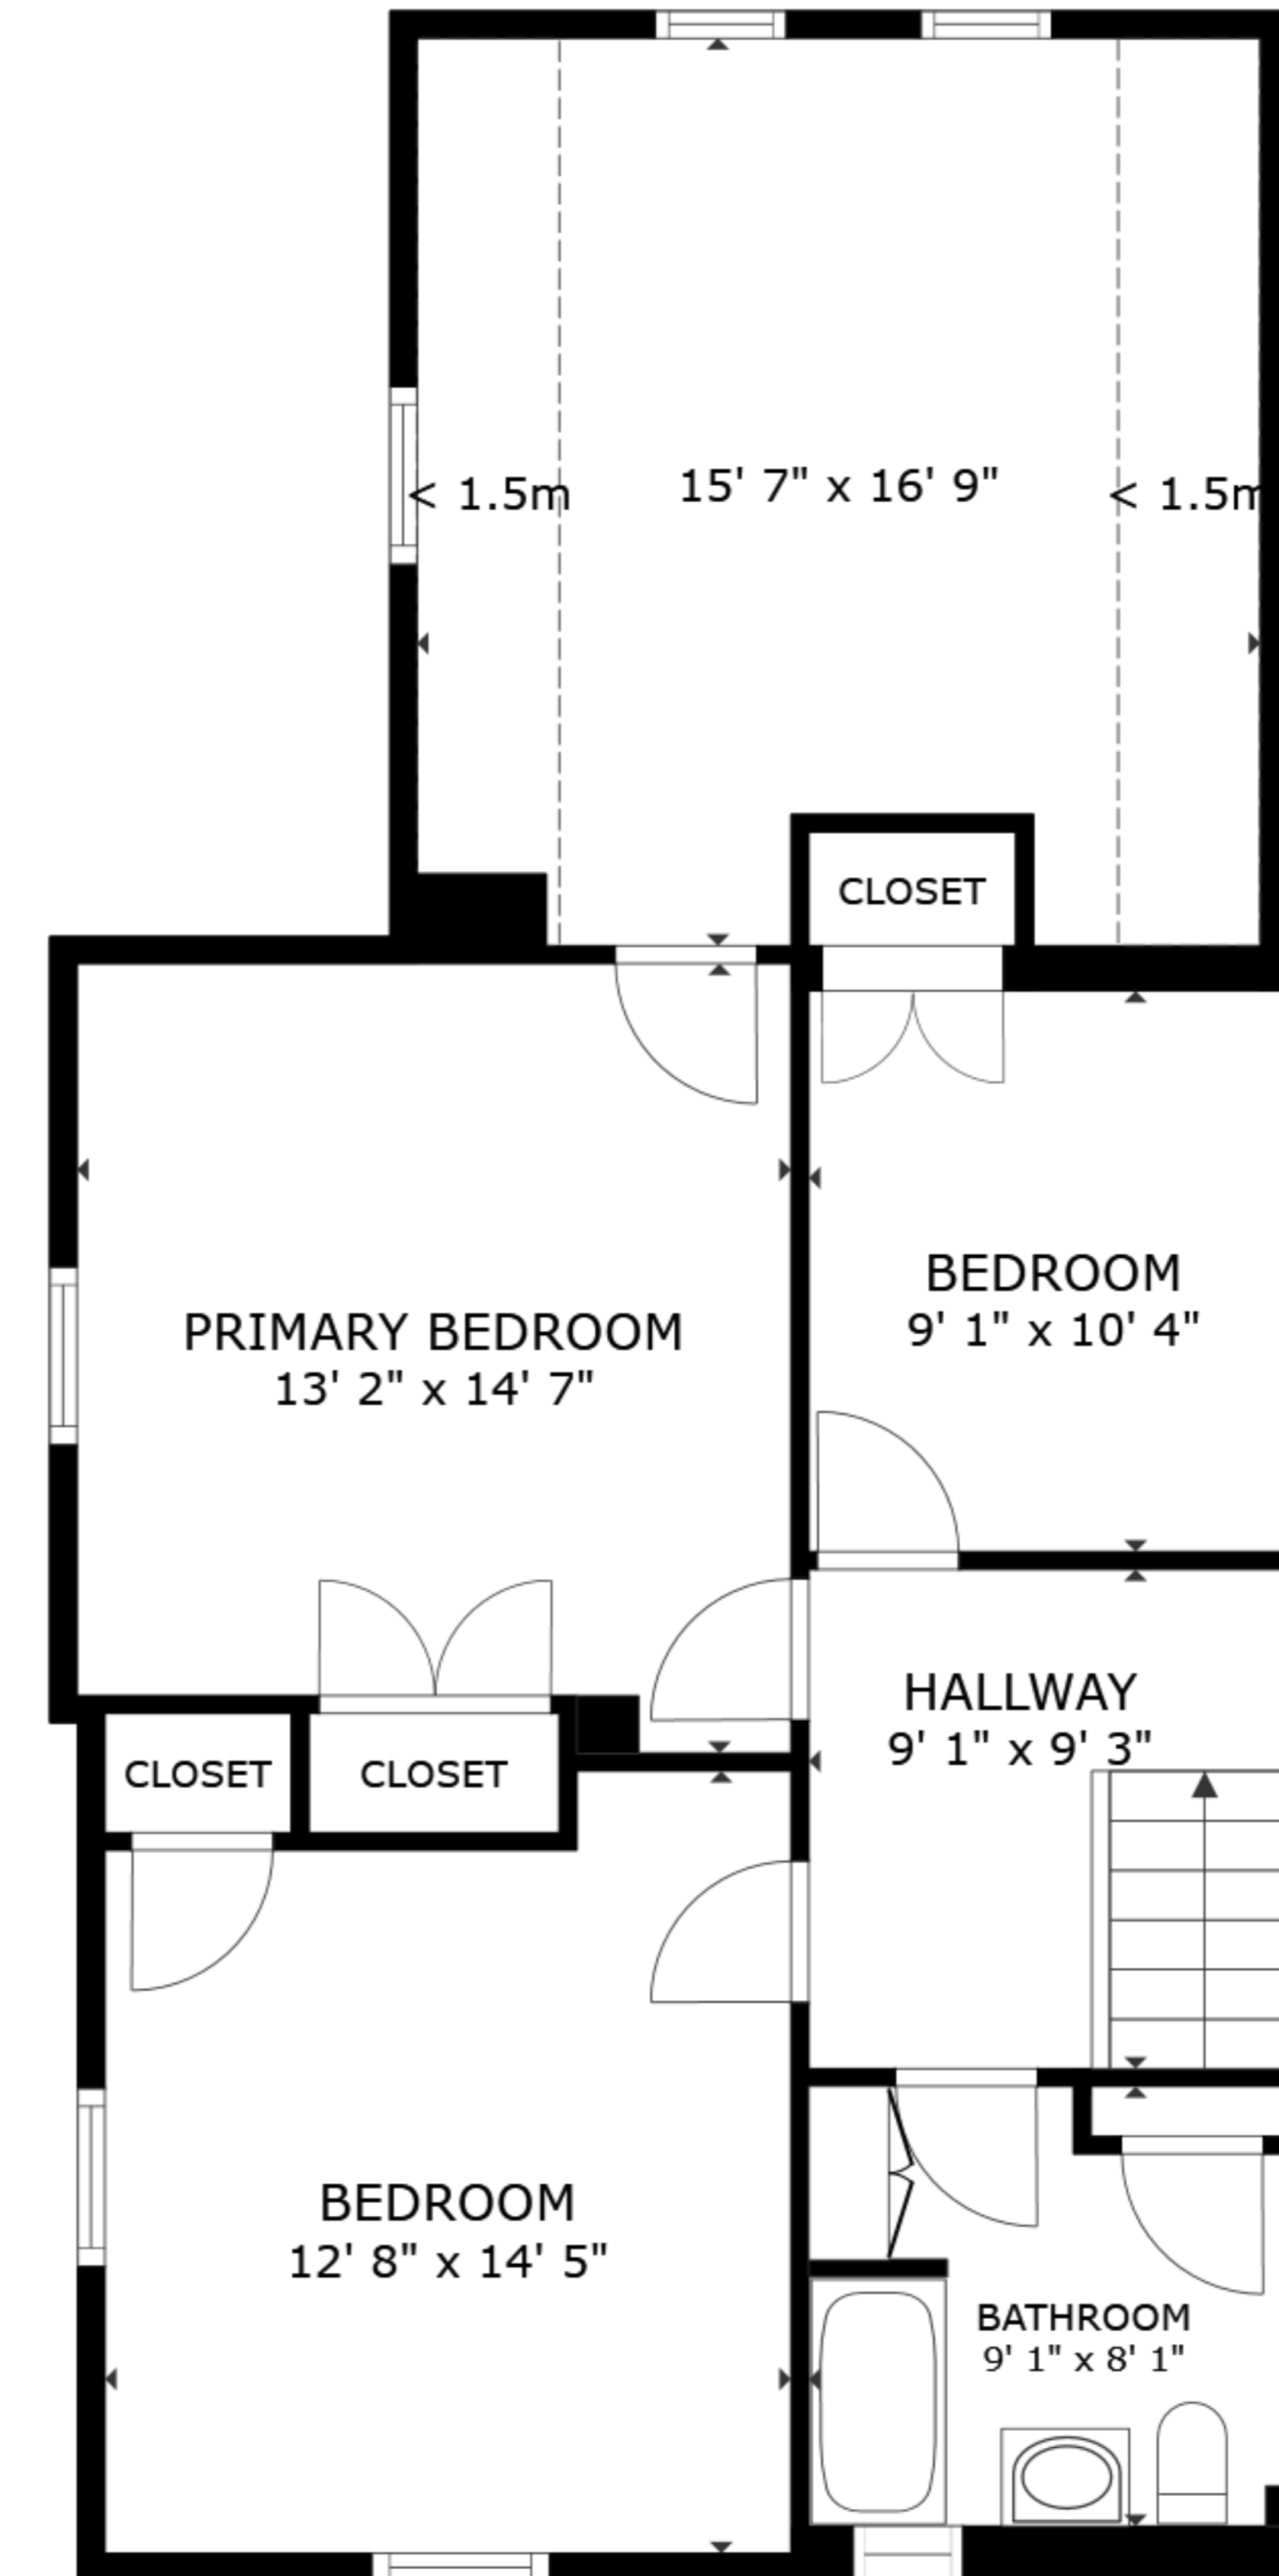

FLOOR 1

FLOOR 2

GROSS INTERNAL AREA
 FLOOR 1 1,150 sq.ft. FLOOR 2 826 sq.ft.
 EXCLUDED AREAS : BALCONY 19 sq.ft. REDUCED HEADROOM 88 sq.ft.
 TOTAL : 1,976 sq.ft.
 SIZES AND DIMENSIONS ARE APPROXIMATE, ACTUAL MAY VARY.