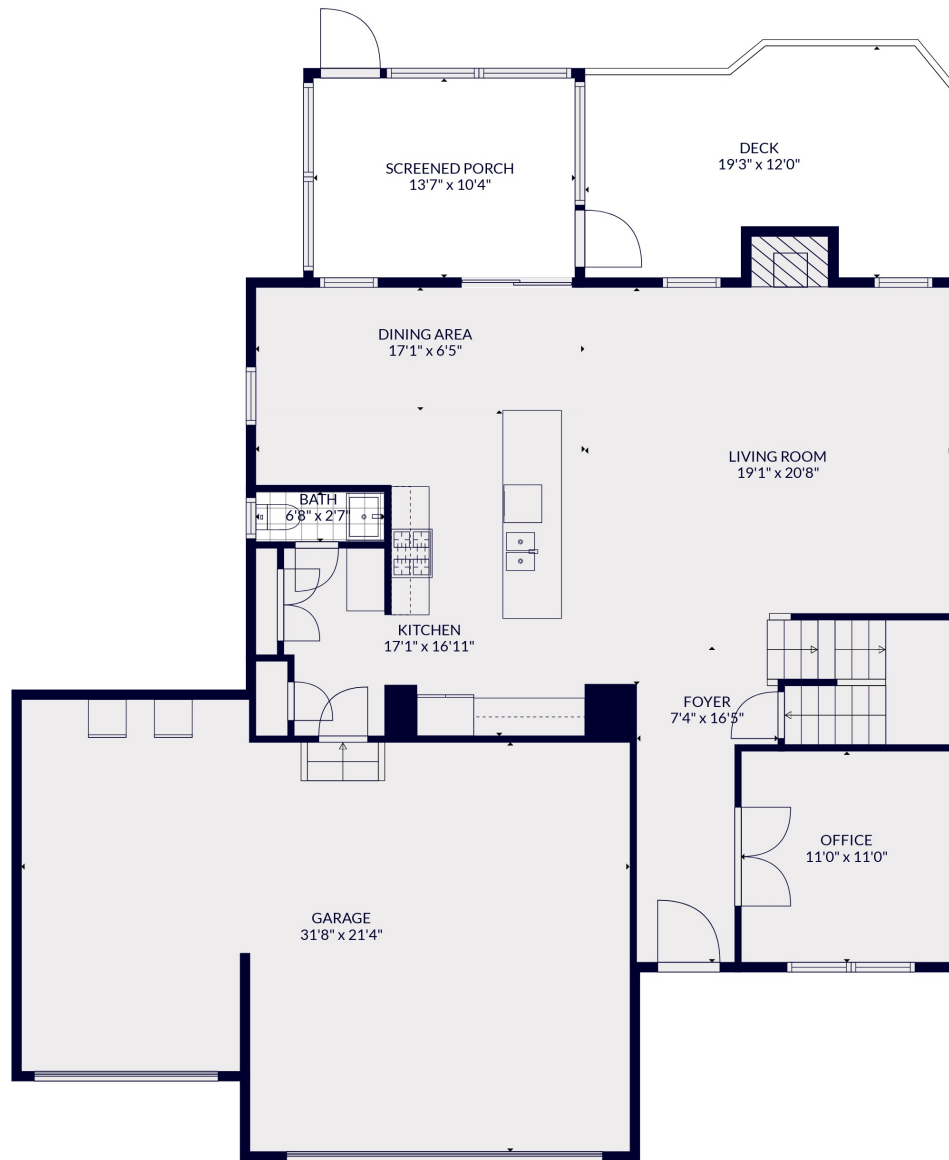

Total scanned area: 4524 sq. ft

MEASUREMENTS ARE CALCULATED BY CUBICASA TECHNOLOGY. DEEMED HIGHLY RELIABLE BUT NOT GUARANTEED.

Total scanned area: 4524 sq. ft

MEASUREMENTS ARE CALCULATED BY CUBICASA TECHNOLOGY. DEEMED HIGHLY RELIABLE BUT NOT GUARANTEED.