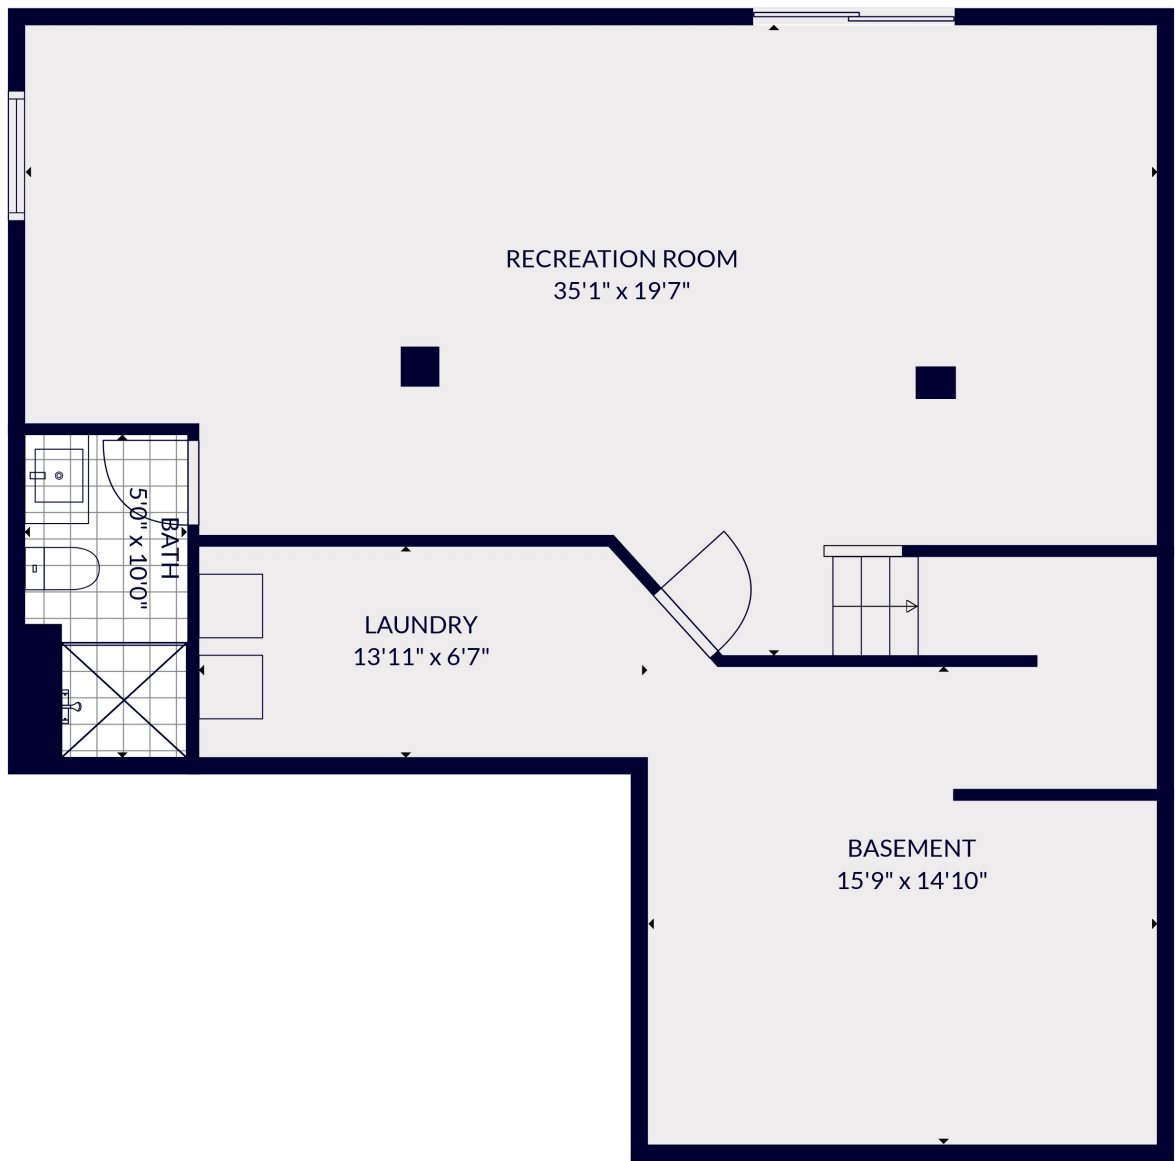

Total scanned area: 4524 sq. ft

MEASUREMENTS ARE CALCULATED BY CUBICASA TECHNOLOGY. DEEMED HIGHLY RELIABLE BUT NOT GUARANTEED.

Total scanned area: 4524 sq. ft

MEASUREMENTS ARE CALCULATED BY CUBICASA TECHNOLOGY. DEEMED HIGHLY RELIABLE BUT NOT GUARANTEED.