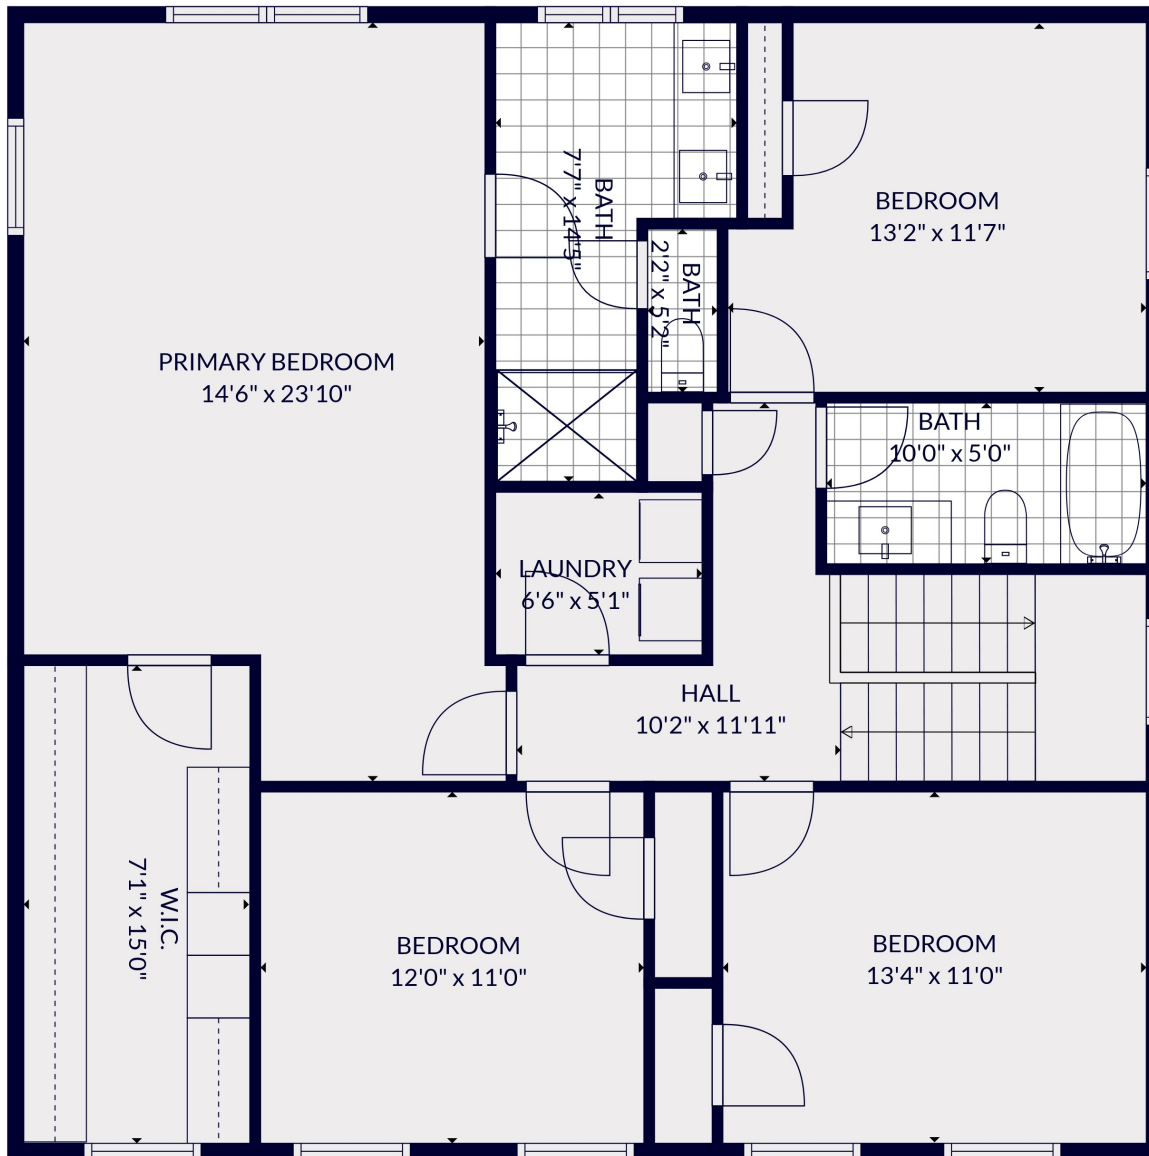

Total scanned area: 4524 sq. ft

MEASUREMENTS ARE CALCULATED BY CUBICASA TECHNOLOGY. DEEMED HIGHLY RELIABLE BUT NOT GUARANTEED.

Total scanned area: 4524 sq. ft

MEASUREMENTS ARE CALCULATED BY CUBICASA TECHNOLOGY. DEEMED HIGHLY RELIABLE BUT NOT GUARANTEED.