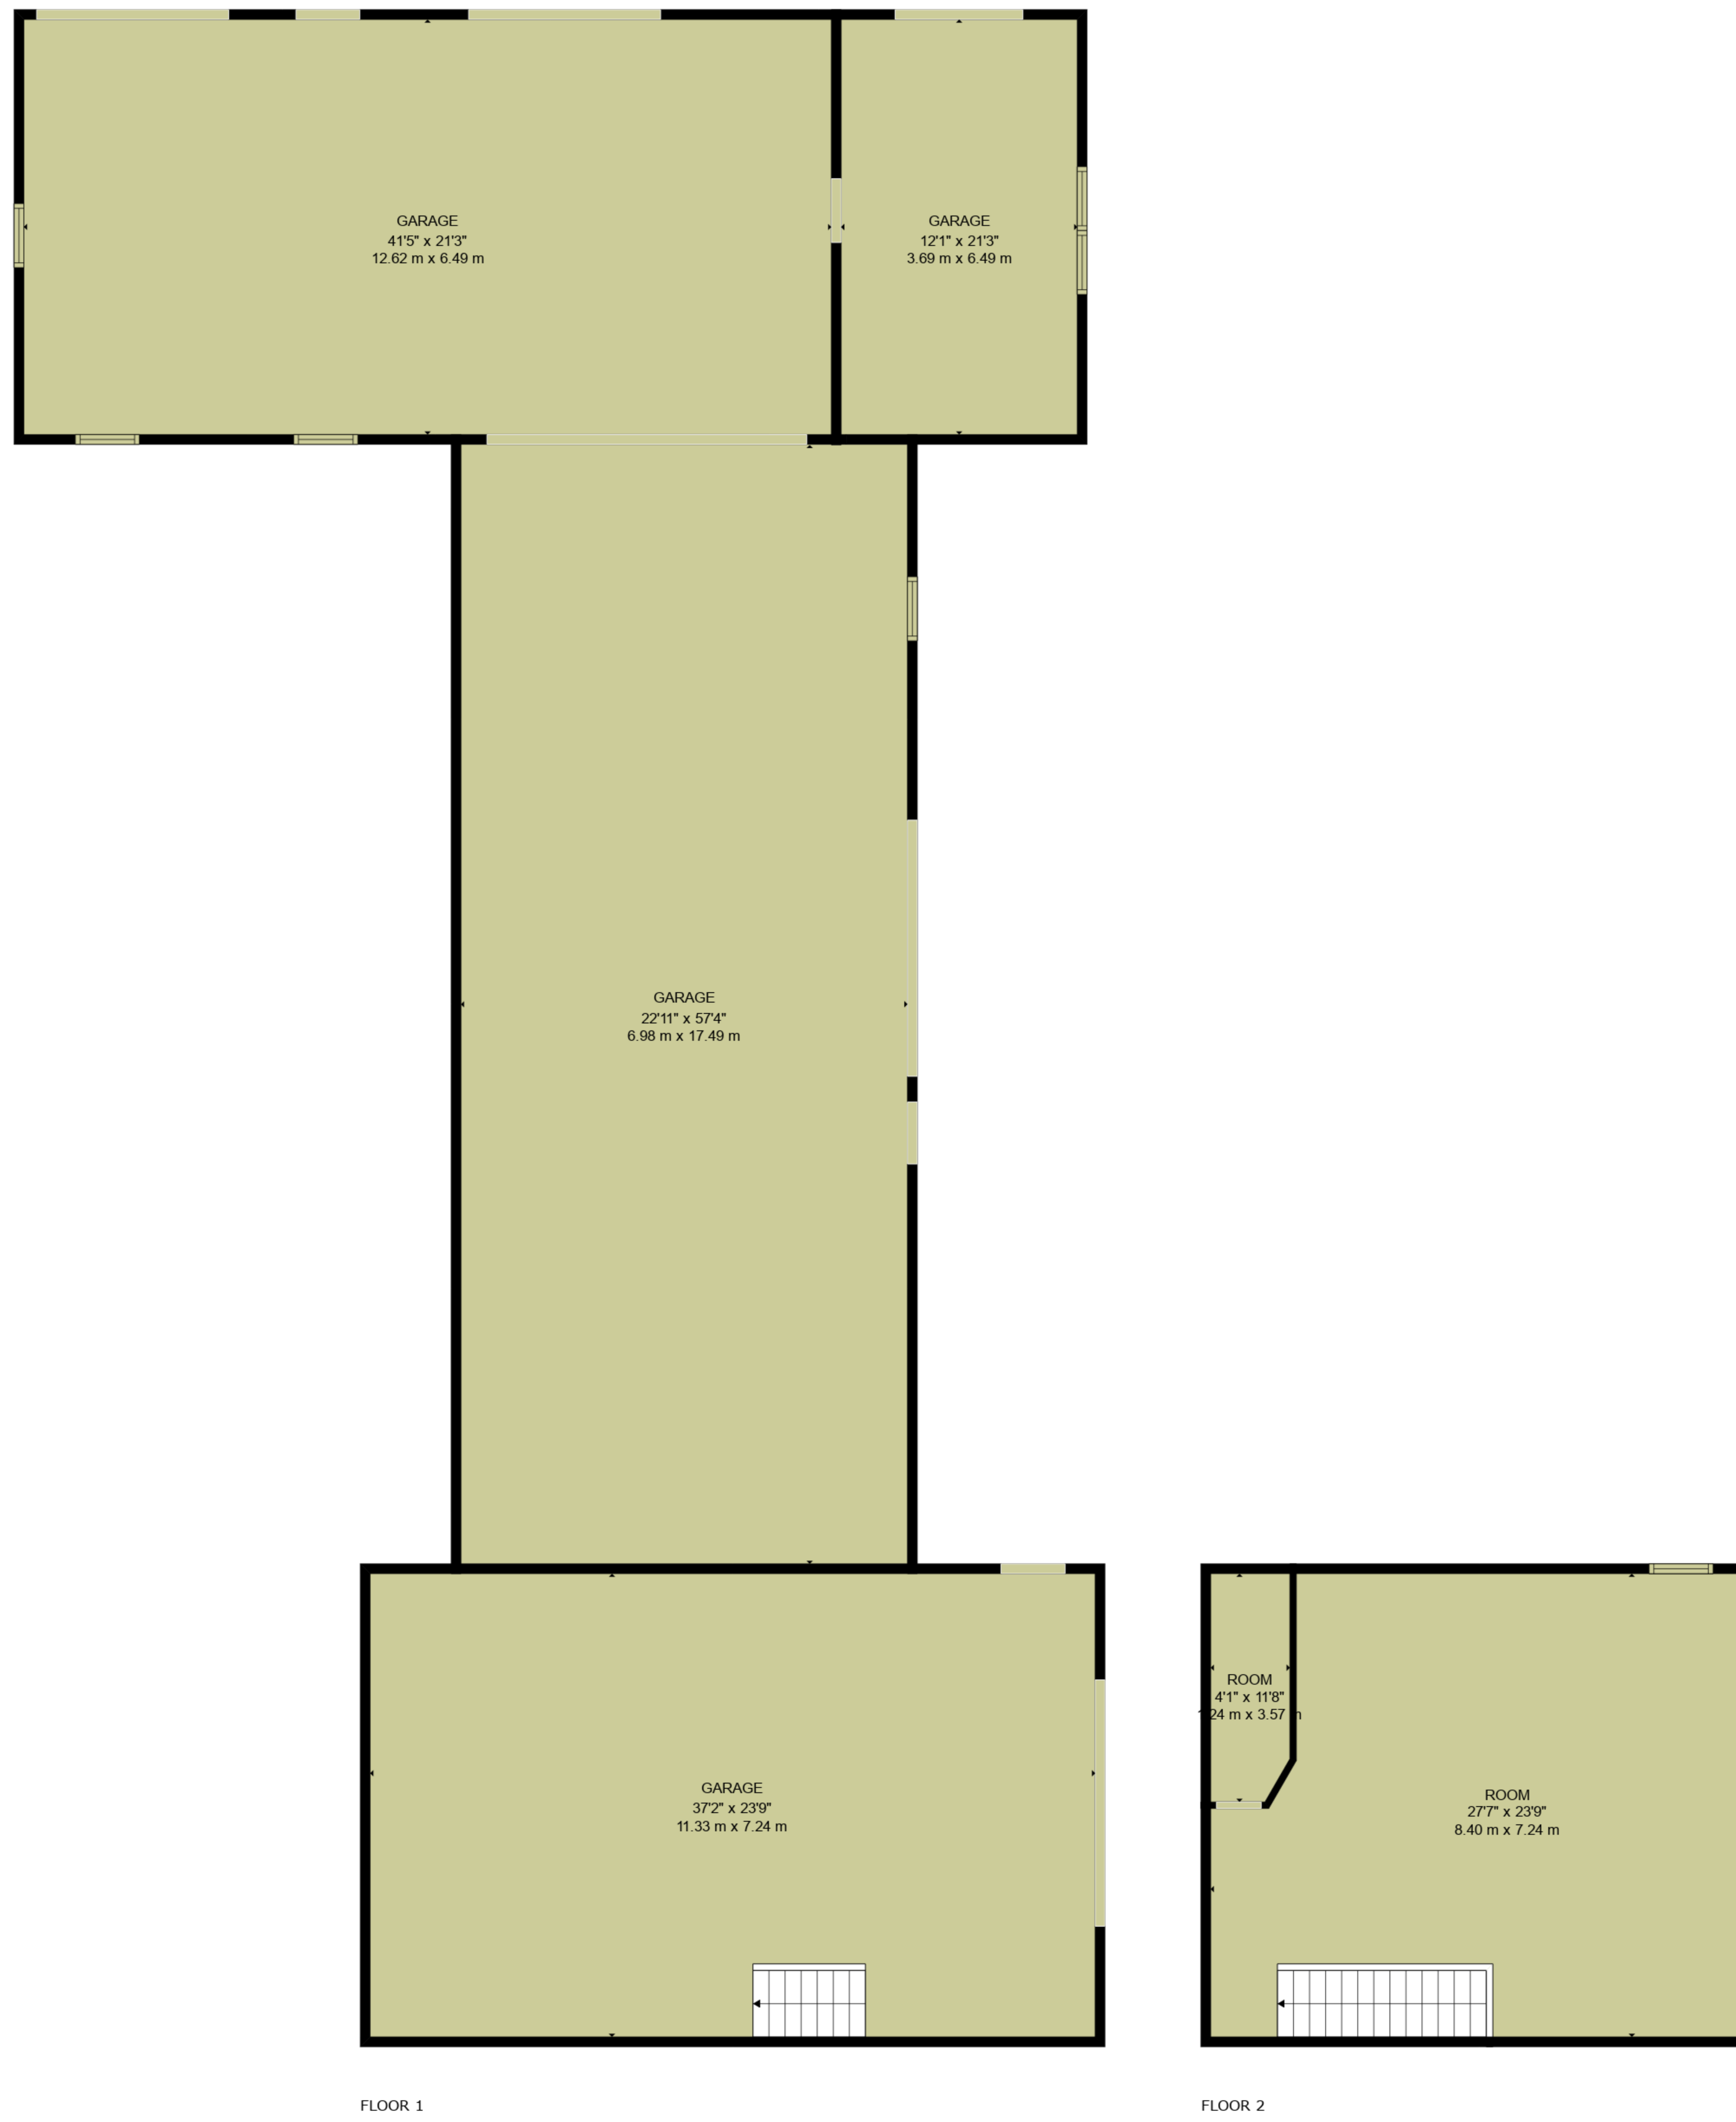

**FULLTONE / 360**

**TOTAL: 0 sq. ft, 0 m2**  
FLOOR 1: 0 sq. ft, 0 m2, FLOOR 2: 0 sq. ft, 0 m2  
EXCLUDED AREAS: GARAGE: 3336 sq. ft, 310 m2, ROOM: 654 sq. ft, 61 m2

FLOOR PLAN CREATED BY CUBICASA APP. MEASUREMENTS DEEMED HIGHLY RELIABLE BUT NOT GUARANTEED.

FLOOR 1

FLOOR 2

**FULLTONE / 360**

**TOTAL: 0 sq. ft, 0 m2**  
 FLOOR 1: 0 sq. ft, 0 m2, FLOOR 2: 0 sq. ft, 0 m2  
 EXCLUDED AREAS: GARAGE: 3336 sq. ft, 310 m2, ROOM: 654 sq. ft, 61 m2

FLOOR PLAN CREATED BY CUBICASA APP. MEASUREMENTS DEEMED HIGHLY RELIABLE BUT NOT GUARANTEED.