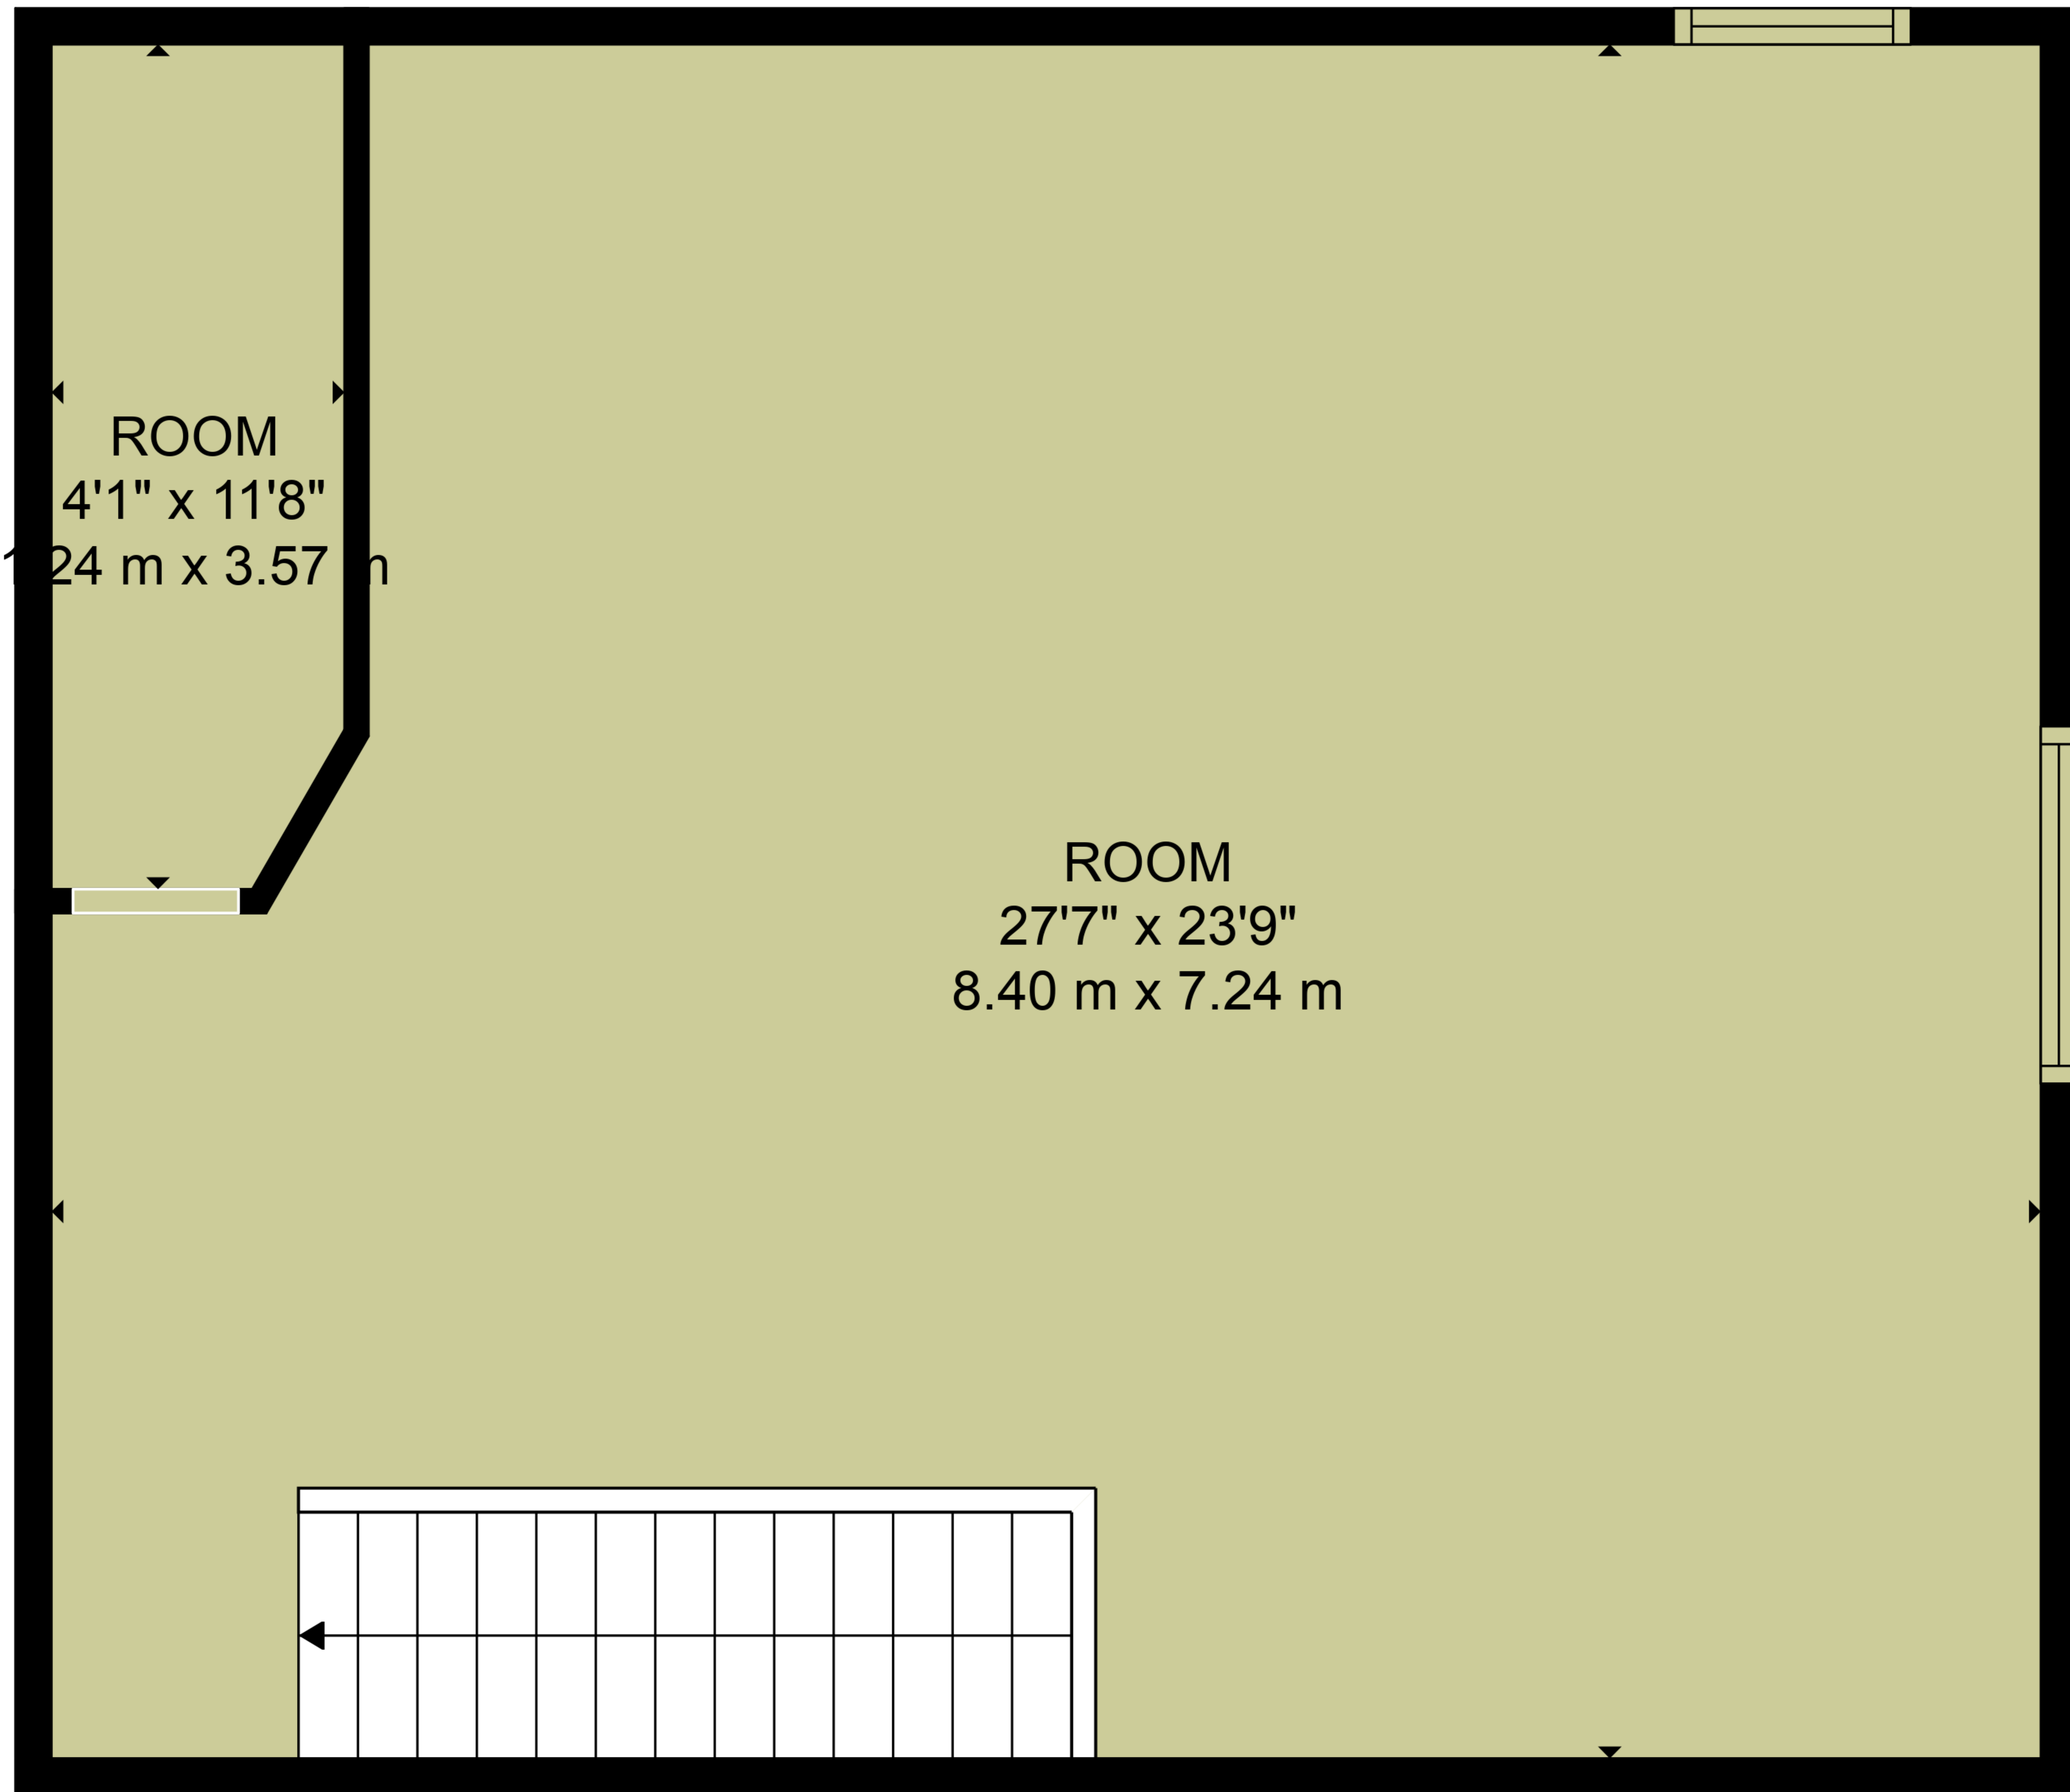

**FULLTONE / 360**

**TOTAL: 0 sq. ft, 0 m2**  
FLOOR 1: 0 sq. ft, 0 m2, FLOOR 2: 0 sq. ft, 0 m2  
EXCLUDED AREAS: GARAGE: 3336 sq. ft, 310 m2, ROOM: 654 sq. ft, 61 m2

FLOOR PLAN CREATED BY CUBICASA APP. MEASUREMENTS DEEMED HIGHLY RELIABLE BUT NOT GUARANTEED.

FLOOR 1

FLOOR 2

**FULLTONE / 360**

**TOTAL: 0 sq. ft, 0 m2**  
 FLOOR 1: 0 sq. ft, 0 m2, FLOOR 2: 0 sq. ft, 0 m2  
 EXCLUDED AREAS: GARAGE: 3336 sq. ft, 310 m2, ROOM: 654 sq. ft, 61 m2

FLOOR PLAN CREATED BY CUBICASA APP. MEASUREMENTS DEEMED HIGHLY RELIABLE BUT NOT GUARANTEED.