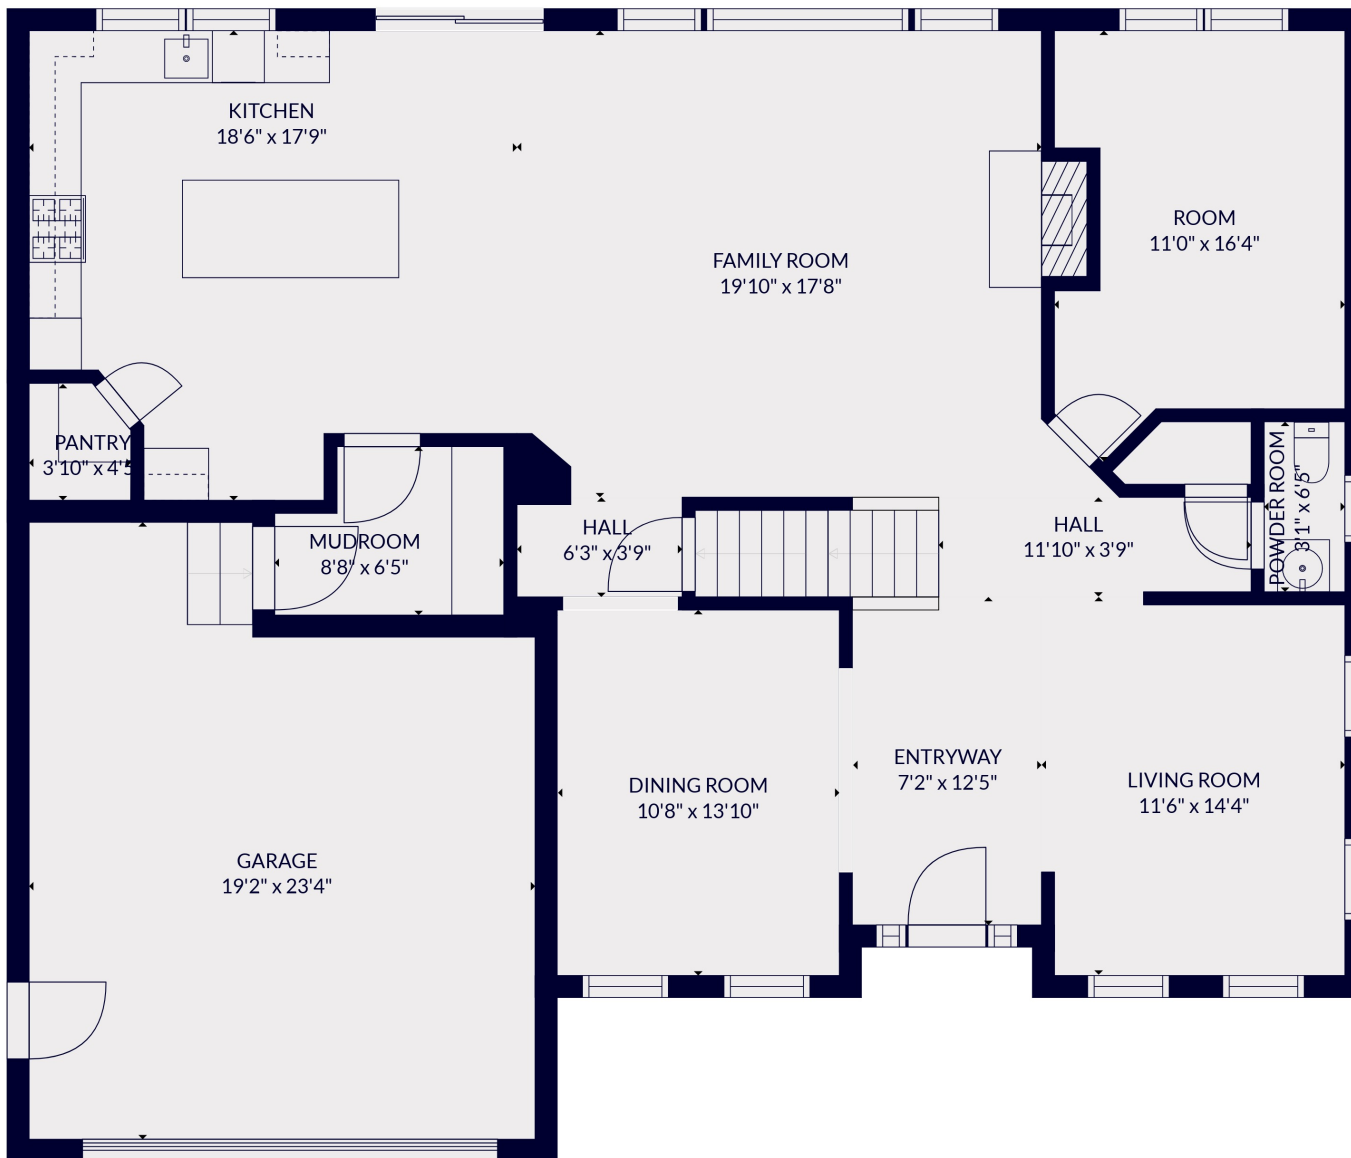

FLOOR 3

FLOOR 1

FLOOR 2

Total scanned area: 5470 sq. ft

MEASUREMENTS ARE CALCULATED BY CUBICASA TECHNOLOGY. DEEMED HIGHLY RELIABLE BUT NOT GUARANTEED.

Total scanned area: 5470 sq. ft

MEASUREMENTS ARE CALCULATED BY CUBICASA TECHNOLOGY. DEEMED HIGHLY RELIABLE BUT NOT GUARANTEED.

Total scanned area: 5470 sq. ft

MEASUREMENTS ARE CALCULATED BY CUBICASA TECHNOLOGY. DEEMED HIGHLY RELIABLE BUT NOT GUARANTEED.

Total scanned area: 5470 sq. ft

MEASUREMENTS ARE CALCULATED BY CUBICASA TECHNOLOGY. DEEMED HIGHLY RELIABLE BUT NOT GUARANTEED.