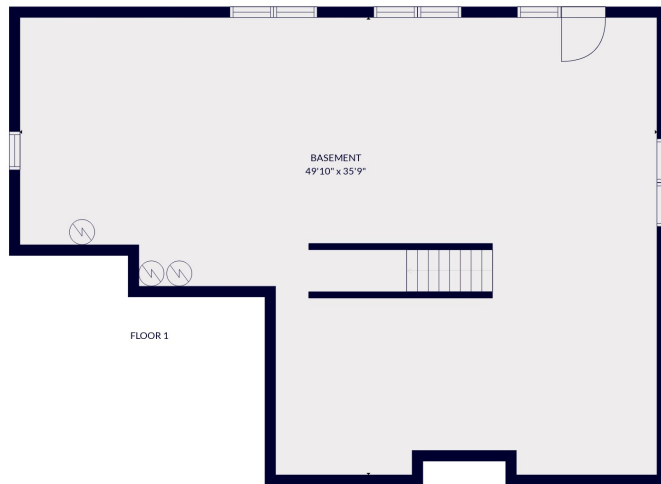

FLOOR 3

FLOOR 1

FLOOR 2

Total scanned area: 5470 sq. ft

MEASUREMENTS ARE CALCULATED BY CUBICASA TECHNOLOGY. DEEMED HIGHLY RELIABLE BUT NOT GUARANTEED.

Total scanned area: 5470 sq. ft

MEASUREMENTS ARE CALCULATED BY CUBICASA TECHNOLOGY. DEEMED HIGHLY RELIABLE BUT NOT GUARANTEED.

Total scanned area: 5470 sq. ft

MEASUREMENTS ARE CALCULATED BY CUBICASA TECHNOLOGY. DEEMED HIGHLY RELIABLE BUT NOT GUARANTEED.

Total scanned area: 5470 sq. ft

MEASUREMENTS ARE CALCULATED BY CUBICASA TECHNOLOGY. DEEMED HIGHLY RELIABLE BUT NOT GUARANTEED.