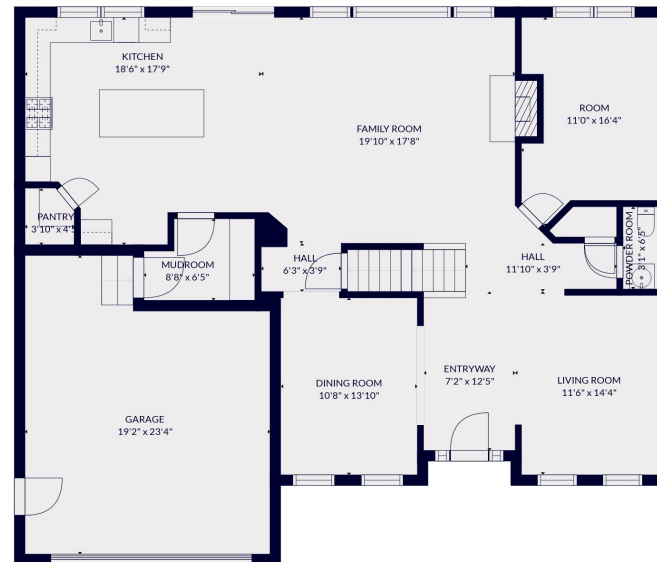

FLOOR 3

FLOOR 1

FLOOR 2

Total scanned area: 5470 sq. ft

MEASUREMENTS ARE CALCULATED BY CUBICASA TECHNOLOGY. DEEMED HIGHLY RELIABLE BUT NOT GUARANTEED.

Total scanned area: 5470 sq. ft

MEASUREMENTS ARE CALCULATED BY CUBICASA TECHNOLOGY. DEEMED HIGHLY RELIABLE BUT NOT GUARANTEED.

Total scanned area: 5470 sq. ft

MEASUREMENTS ARE CALCULATED BY CUBICASA TECHNOLOGY. DEEMED HIGHLY RELIABLE BUT NOT GUARANTEED.

Total scanned area: 5470 sq. ft

MEASUREMENTS ARE CALCULATED BY CUBICASA TECHNOLOGY. DEEMED HIGHLY RELIABLE BUT NOT GUARANTEED.