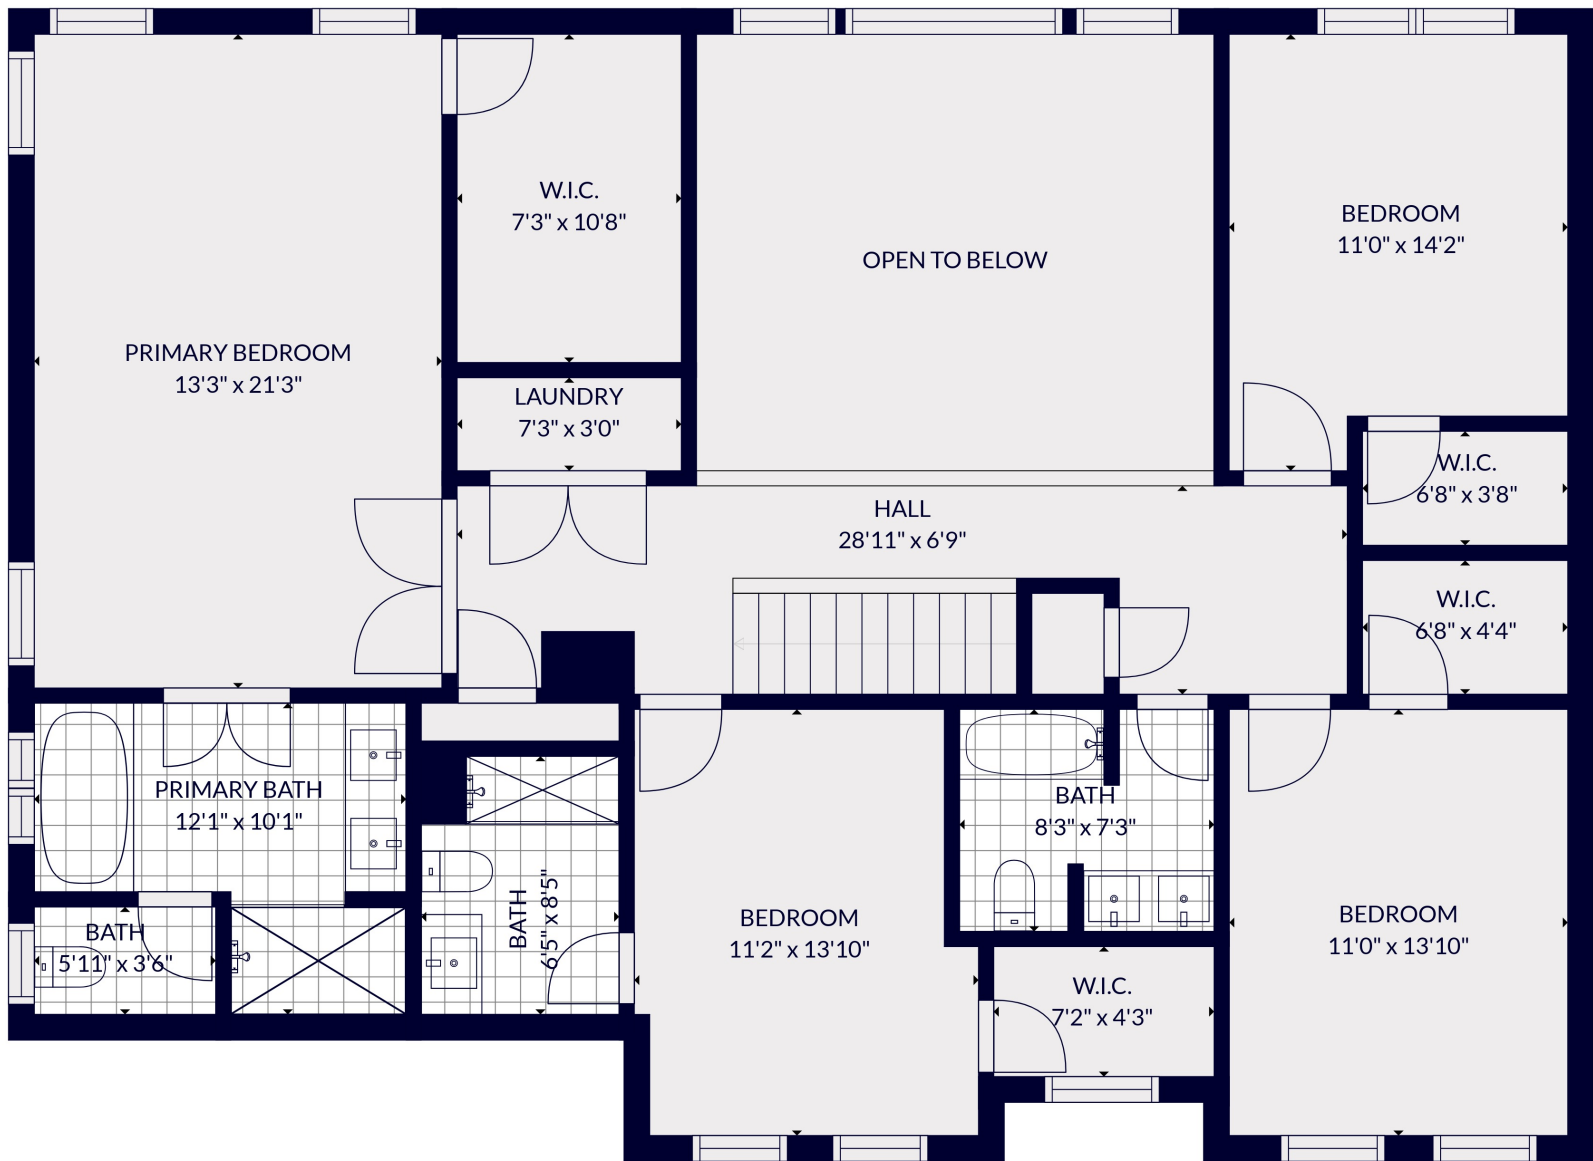

FLOOR 3

FLOOR 1

FLOOR 2

Total scanned area: 5470 sq. ft

MEASUREMENTS ARE CALCULATED BY CUBICASA TECHNOLOGY. DEEMED HIGHLY RELIABLE BUT NOT GUARANTEED.

Total scanned area: 5470 sq. ft

MEASUREMENTS ARE CALCULATED BY CUBICASA TECHNOLOGY. DEEMED HIGHLY RELIABLE BUT NOT GUARANTEED.

Total scanned area: 5470 sq. ft

MEASUREMENTS ARE CALCULATED BY CUBICASA TECHNOLOGY. DEEMED HIGHLY RELIABLE BUT NOT GUARANTEED.

Total scanned area: 5470 sq. ft

MEASUREMENTS ARE CALCULATED BY CUBICASA TECHNOLOGY. DEEMED HIGHLY RELIABLE BUT NOT GUARANTEED.