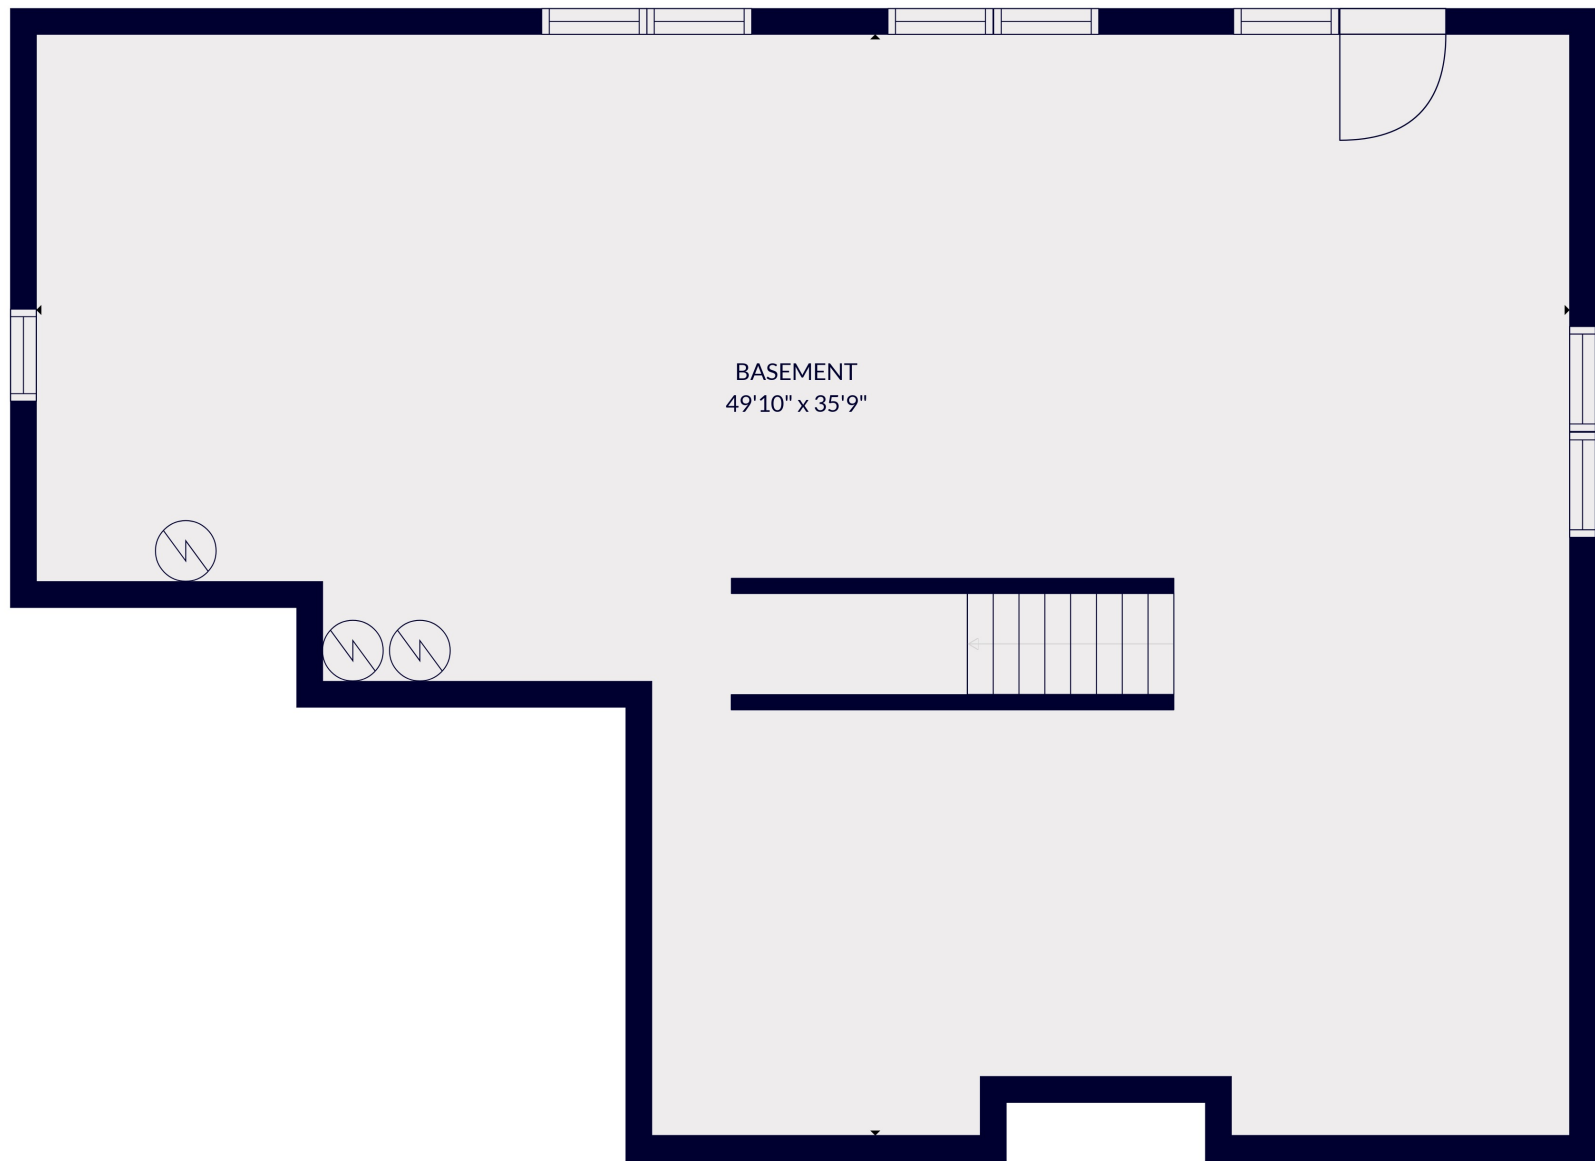

FLOOR 3

FLOOR 1

FLOOR 2

Total scanned area: 5470 sq. ft

MEASUREMENTS ARE CALCULATED BY CUBICASA TECHNOLOGY. DEEMED HIGHLY RELIABLE BUT NOT GUARANTEED.

Total scanned area: 5470 sq. ft

MEASUREMENTS ARE CALCULATED BY CUBICASA TECHNOLOGY. DEEMED HIGHLY RELIABLE BUT NOT GUARANTEED.

Total scanned area: 5470 sq. ft

MEASUREMENTS ARE CALCULATED BY CUBICASA TECHNOLOGY. DEEMED HIGHLY RELIABLE BUT NOT GUARANTEED.

Total scanned area: 5470 sq. ft

MEASUREMENTS ARE CALCULATED BY CUBICASA TECHNOLOGY. DEEMED HIGHLY RELIABLE BUT NOT GUARANTEED.