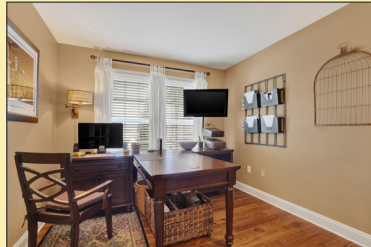

680 Cherry Blossom Court

East York, PA 17402

5 Bed 4 Bath 2,724 Sq Ft .55 Acres

A must see!

Highest quality thru-out the home. Some highlights, primary suite, secondary suite and washer & dryer on 2 story, home office, stone gas fireplace and double doors take you out to an outside oasis, with pergola, retractable awning and fire pit for outside entertainment, downstairs is set up for in-law quarters, fully finished. You won't be disappointed.