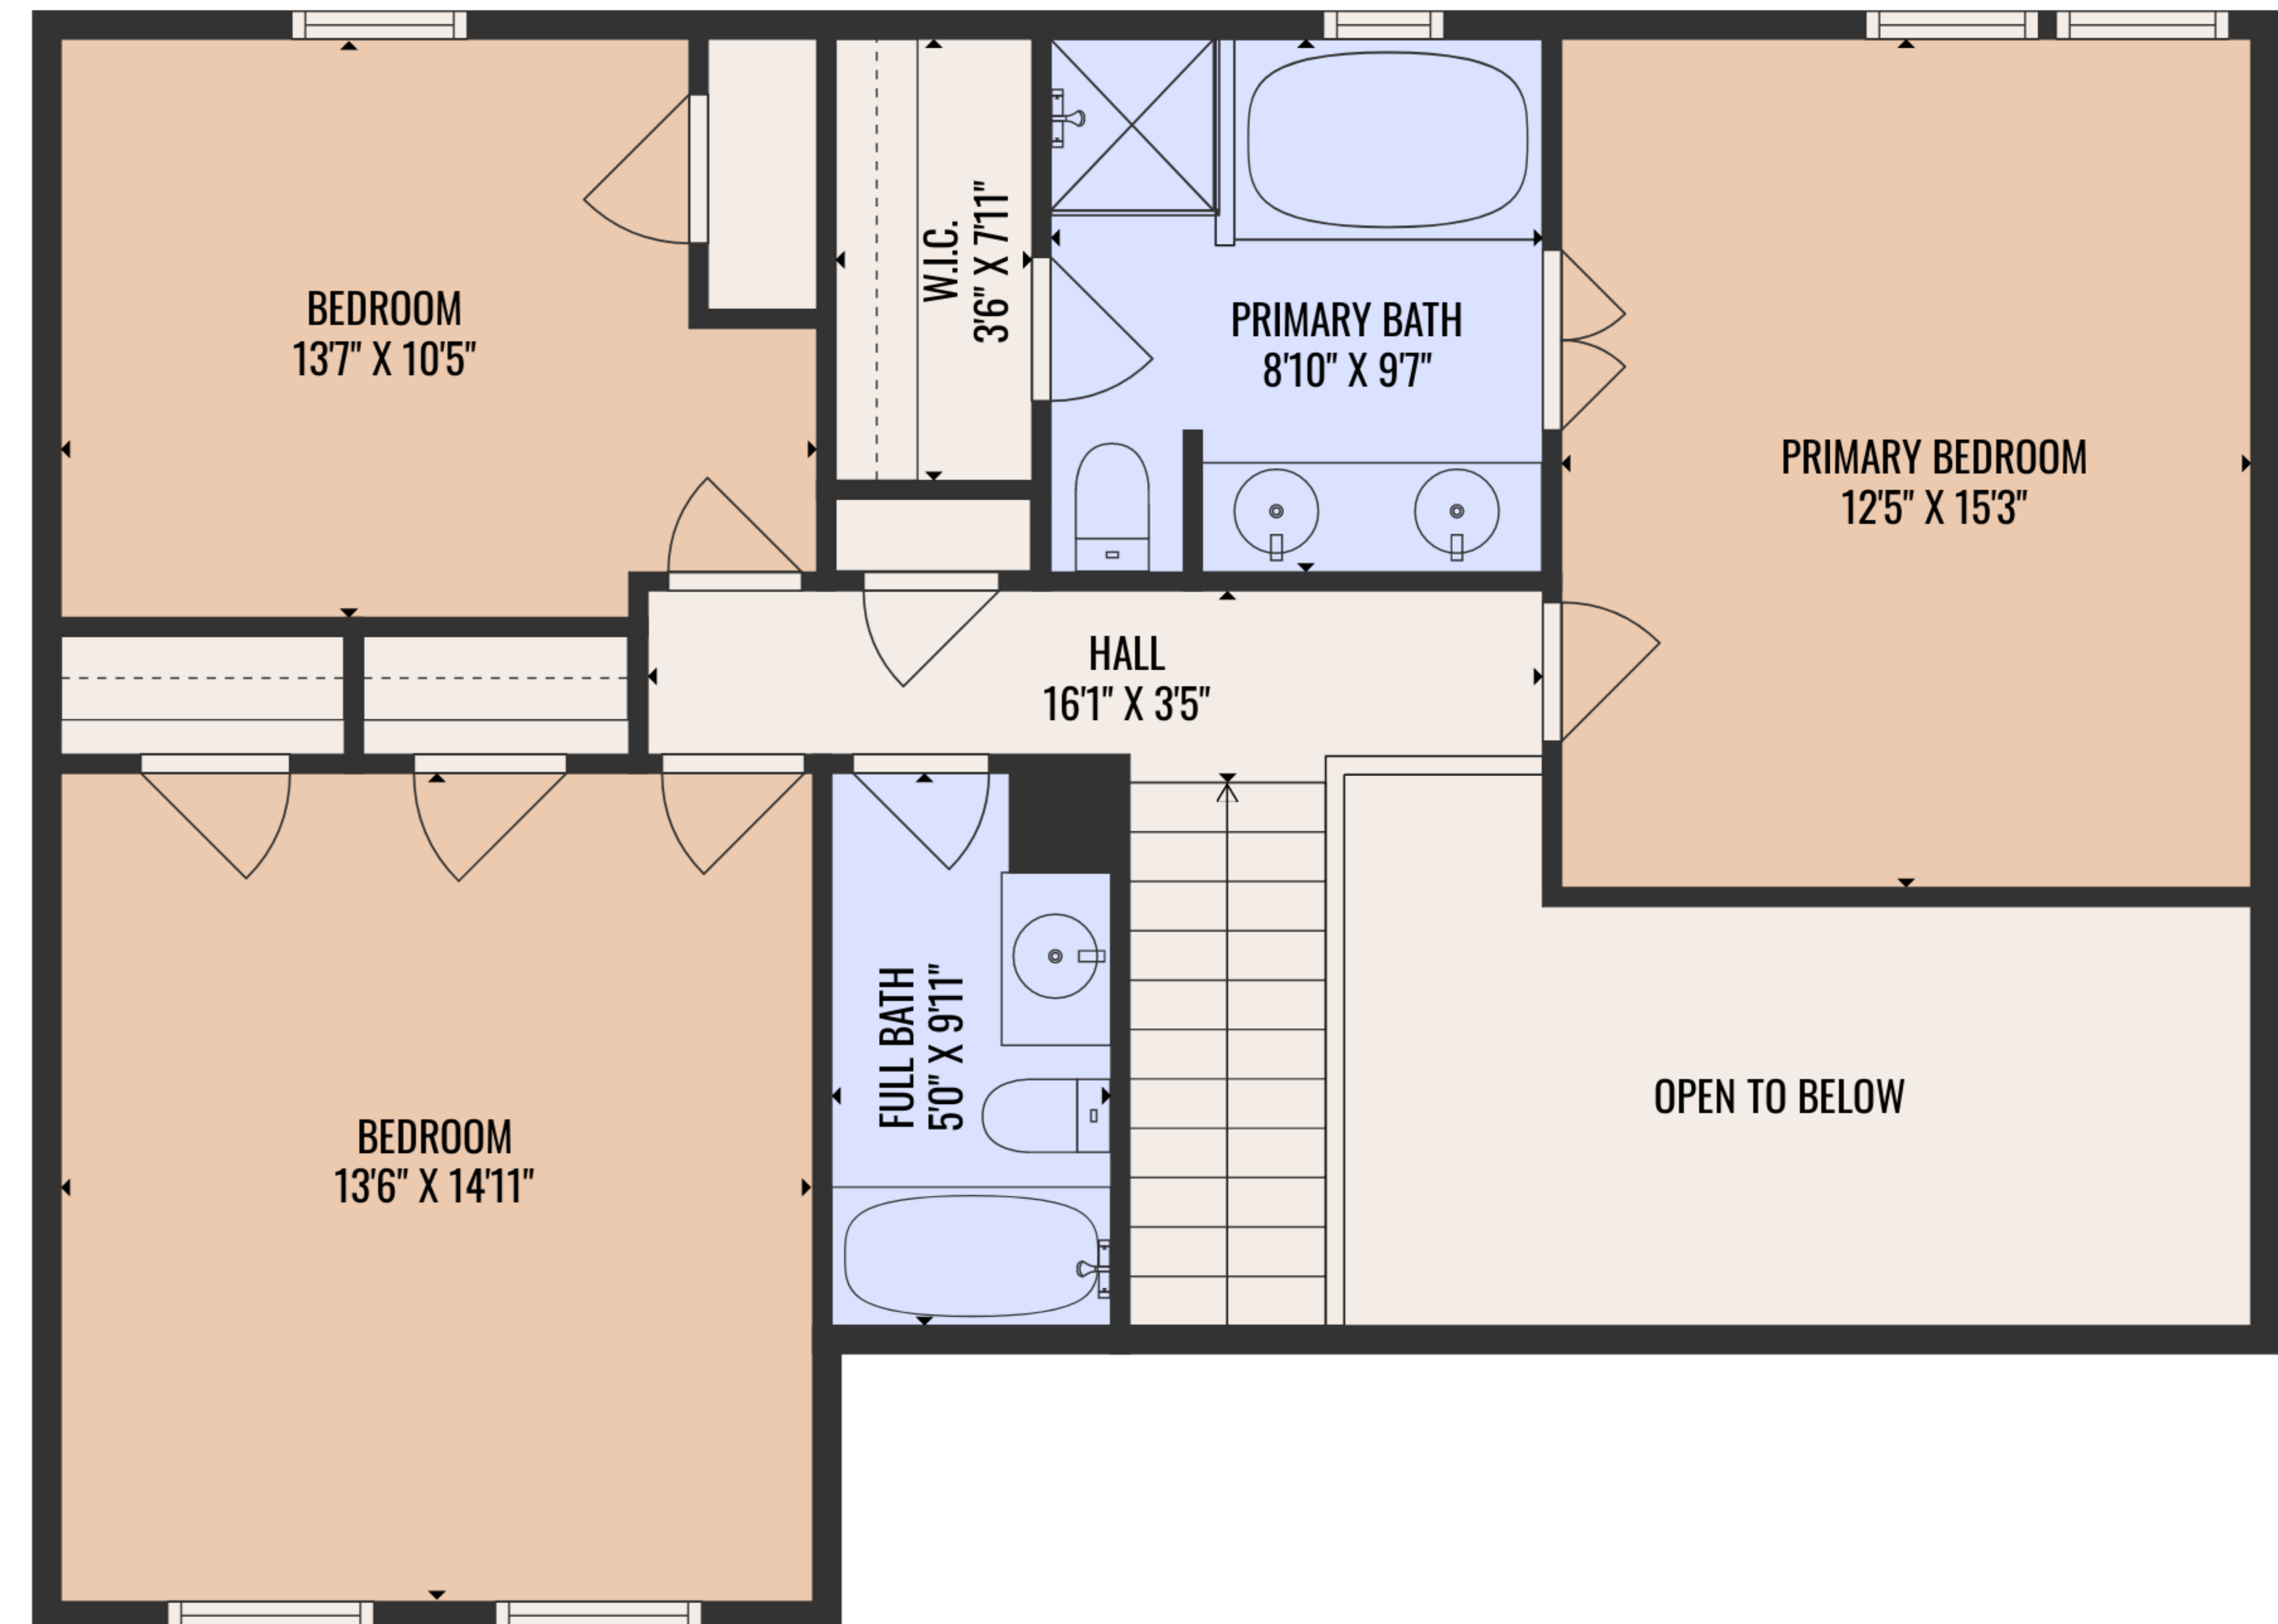

**ESTIMATED AREAS**

GLA FLOOR 1: 907 sq. ft EXCLUDED AREAS 644 sq. ft  
 GLA FLOOR 2: 904 sq. ft EXCLUDED AREAS 144 sq. ft  
 Total GLA 1811 sq. ft, total area 2455 sq. ft

COMPLIES WITH ANSI STANDARDS. APPROXIMATE DIMENSIONS. DRAWING NOT TO SCALE.

FLOOR 1

FLOOR 2

**ESTIMATED AREAS**

GLA FLOOR 1: 907 sq. ft EXCLUDED AREAS 644 sq. ft  
 GLA FLOOR 2: 904 sq. ft EXCLUDED AREAS 144 sq. ft  
 Total GLA 1811 sq. ft, total area 2455 sq. ft

COMPLIES WITH ANSI STANDARDS. APPROXIMATE DIMENSIONS. DRAWING NOT TO SCALE.