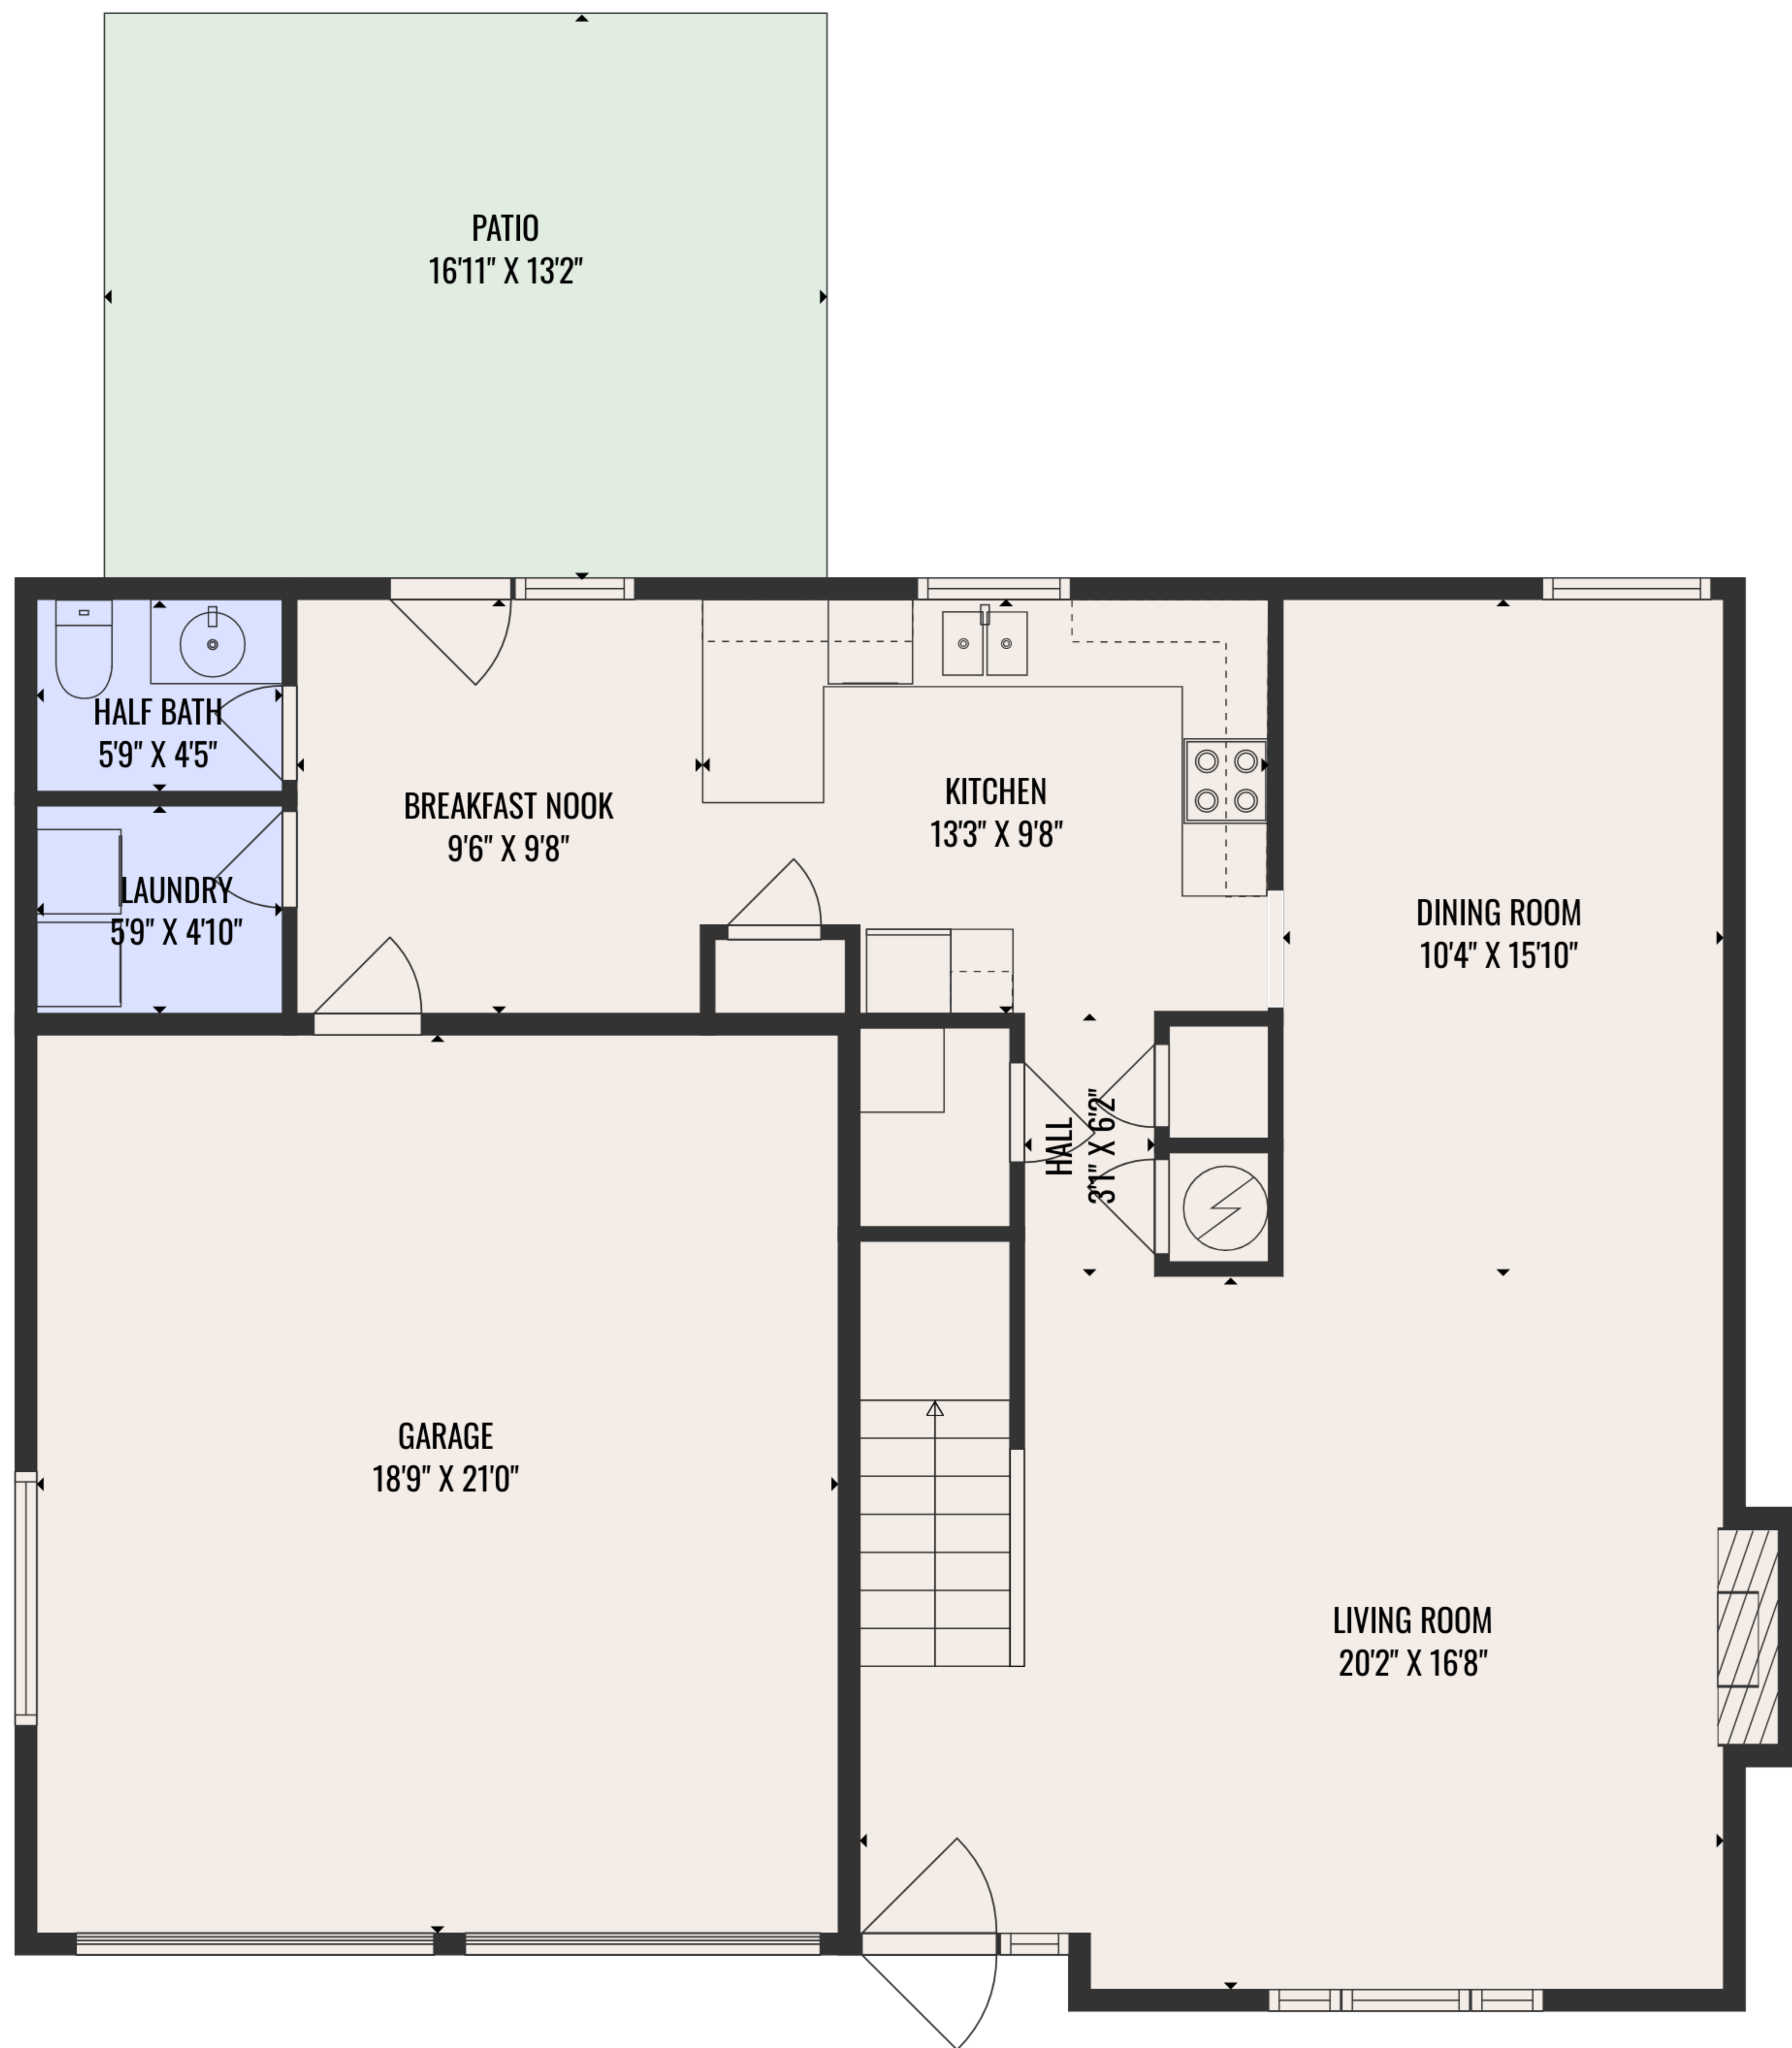

**ESTIMATED AREAS**

GLA FLOOR 1: 907 sq. ft EXCLUDED AREAS 644 sq. ft  
 GLA FLOOR 2: 904 sq. ft EXCLUDED AREAS 144 sq. ft  
 Total GLA 1811 sq. ft, total area 2455 sq. ft

COMPLIES WITH ANSI STANDARDS. APPROXIMATE DIMENSIONS. DRAWING NOT TO SCALE.

FLOOR 1

FLOOR 2

**ESTIMATED AREAS**

GLA FLOOR 1: 907 sq. ft EXCLUDED AREAS 644 sq. ft  
 GLA FLOOR 2: 904 sq. ft EXCLUDED AREAS 144 sq. ft  
 Total GLA 1811 sq. ft, total area 2455 sq. ft

COMPLIES WITH ANSI STANDARDS. APPROXIMATE DIMENSIONS. DRAWING NOT TO SCALE.