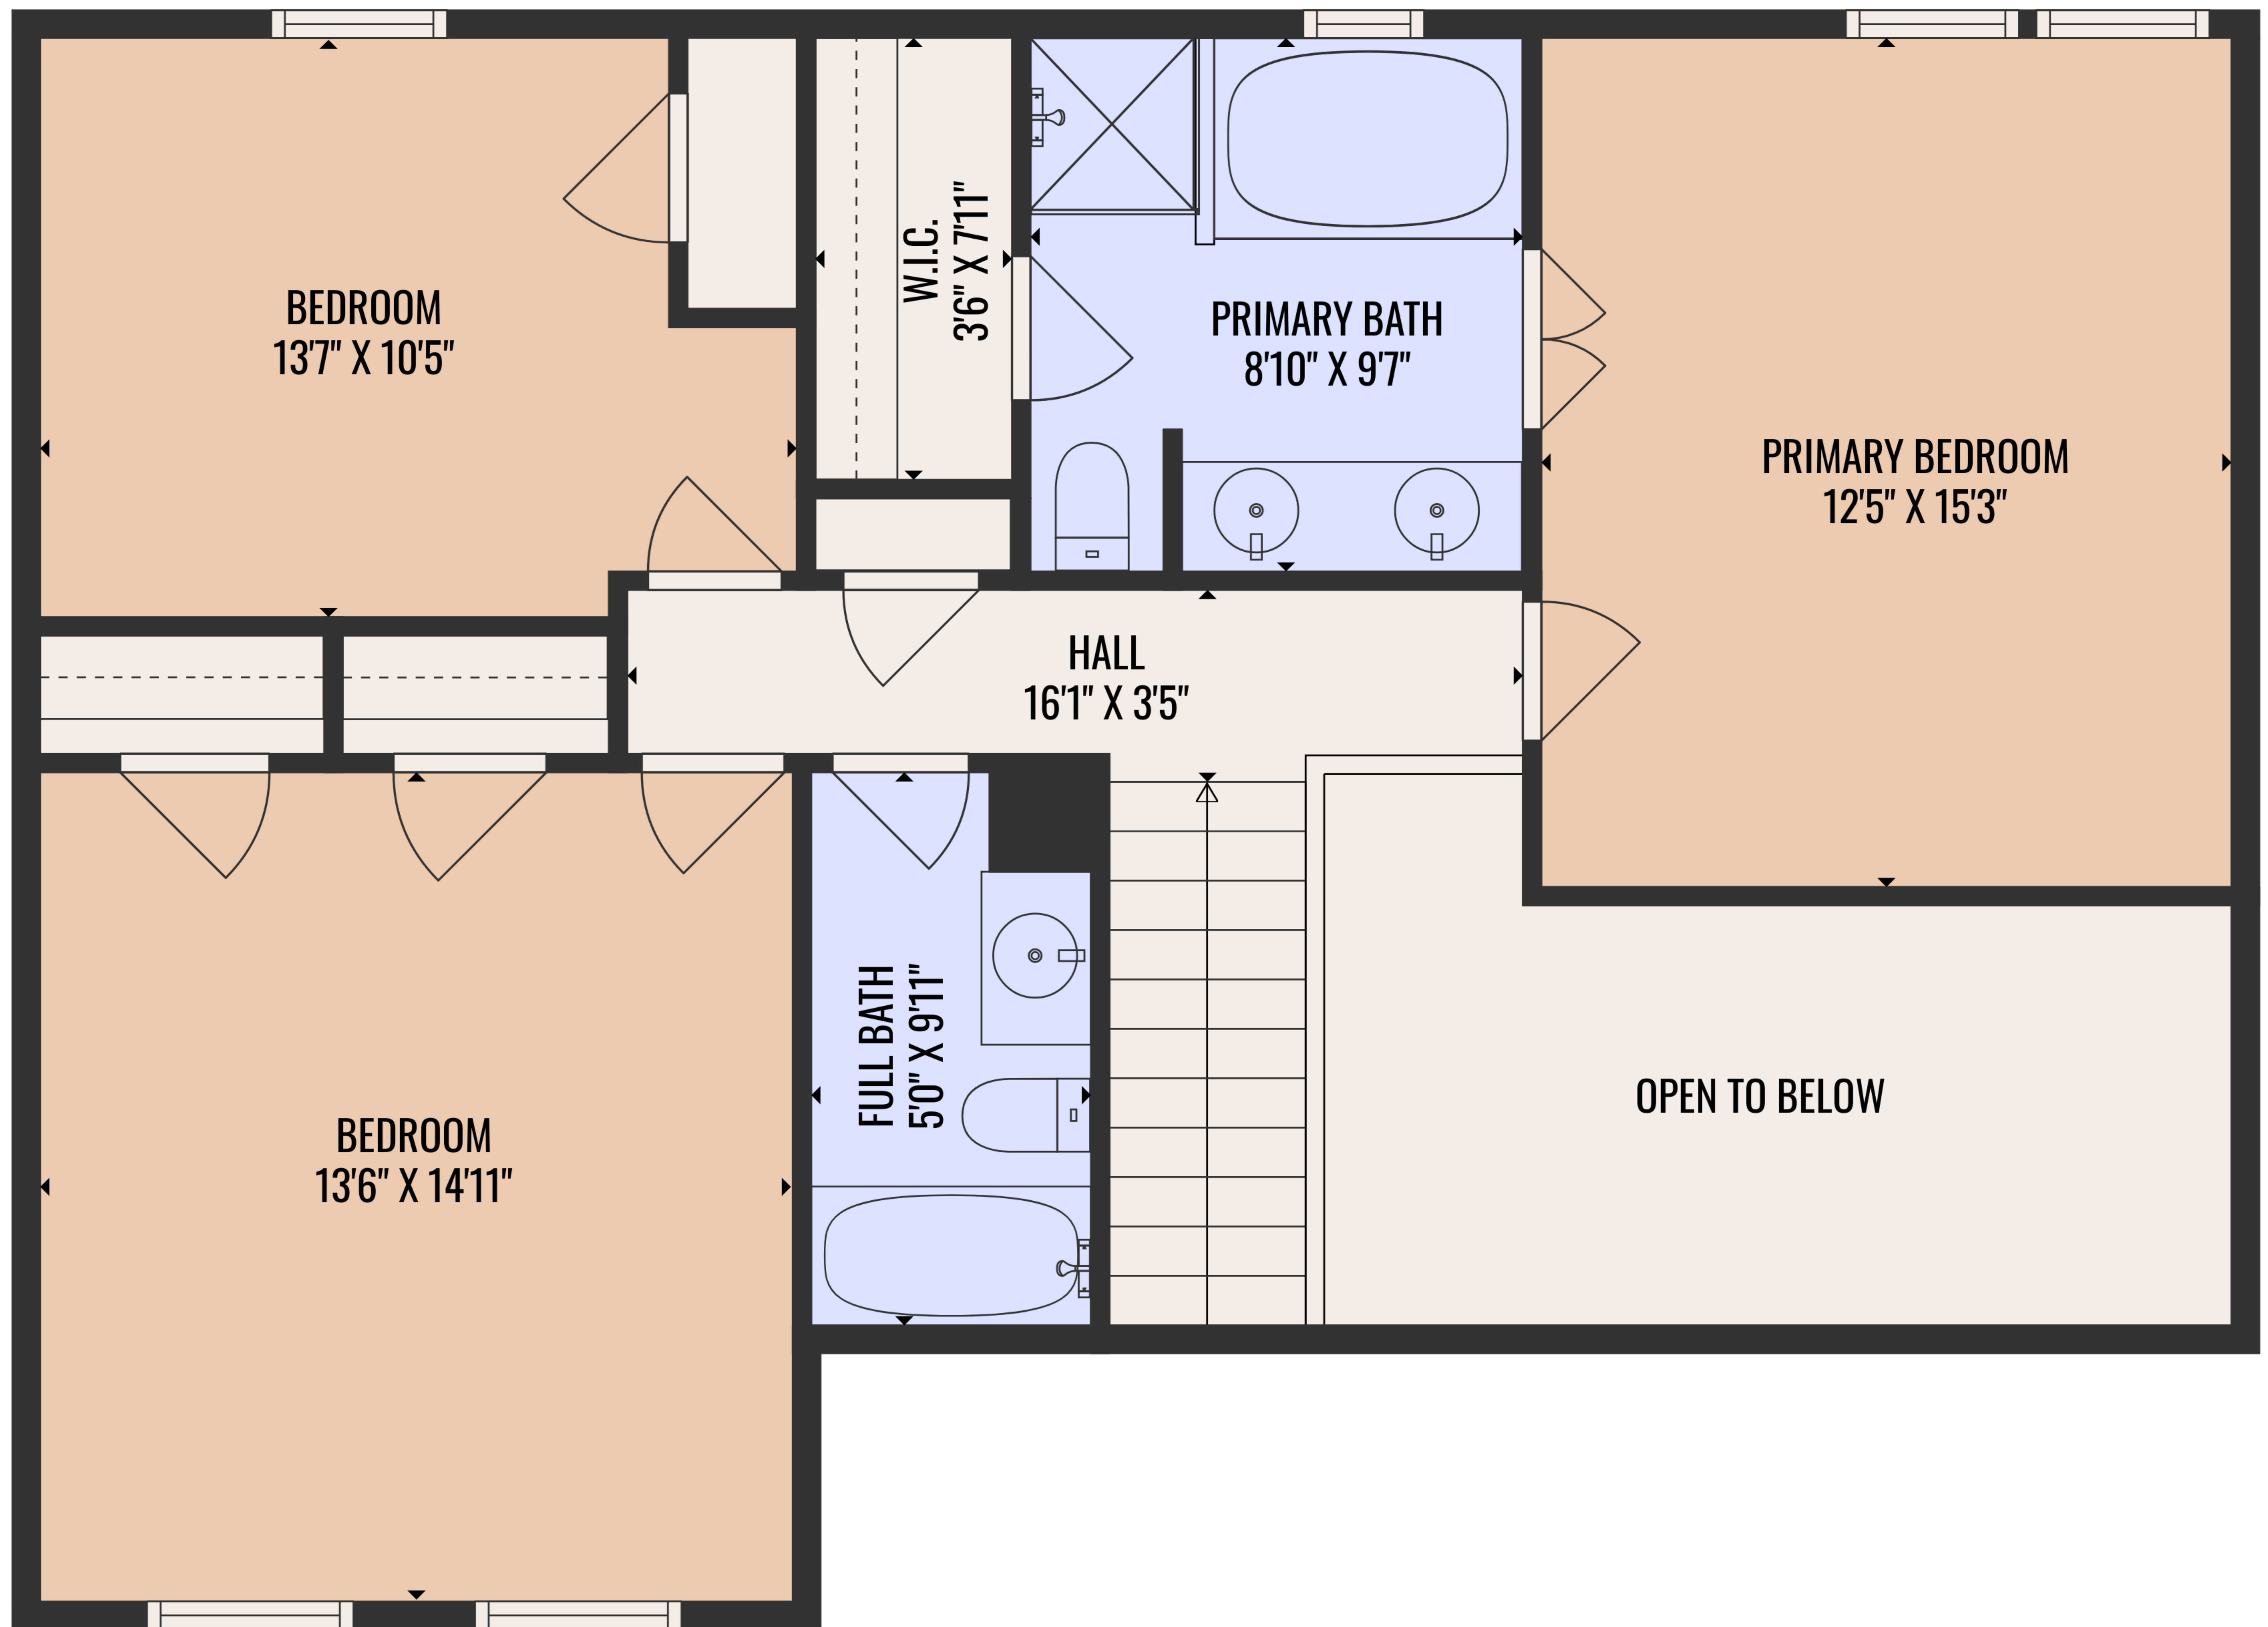

**ESTIMATED AREAS**

GLA FLOOR 1: 907 sq. ft EXCLUDED AREAS 644 sq. ft  
 GLA FLOOR 2: 904 sq. ft EXCLUDED AREAS 144 sq. ft  
 Total GLA 1811 sq. ft, total area 2455 sq. ft

COMPLIES WITH ANSI STANDARDS. APPROXIMATE DIMENSIONS. DRAWING NOT TO SCALE.

FLOOR 1

FLOOR 2

**ESTIMATED AREAS**

GLA FLOOR 1: 907 sq. ft EXCLUDED AREAS 644 sq. ft  
 GLA FLOOR 2: 904 sq. ft EXCLUDED AREAS 144 sq. ft  
 Total GLA 1811 sq. ft, total area 2455 sq. ft

COMPLIES WITH ANSI STANDARDS. APPROXIMATE DIMENSIONS. DRAWING NOT TO SCALE.