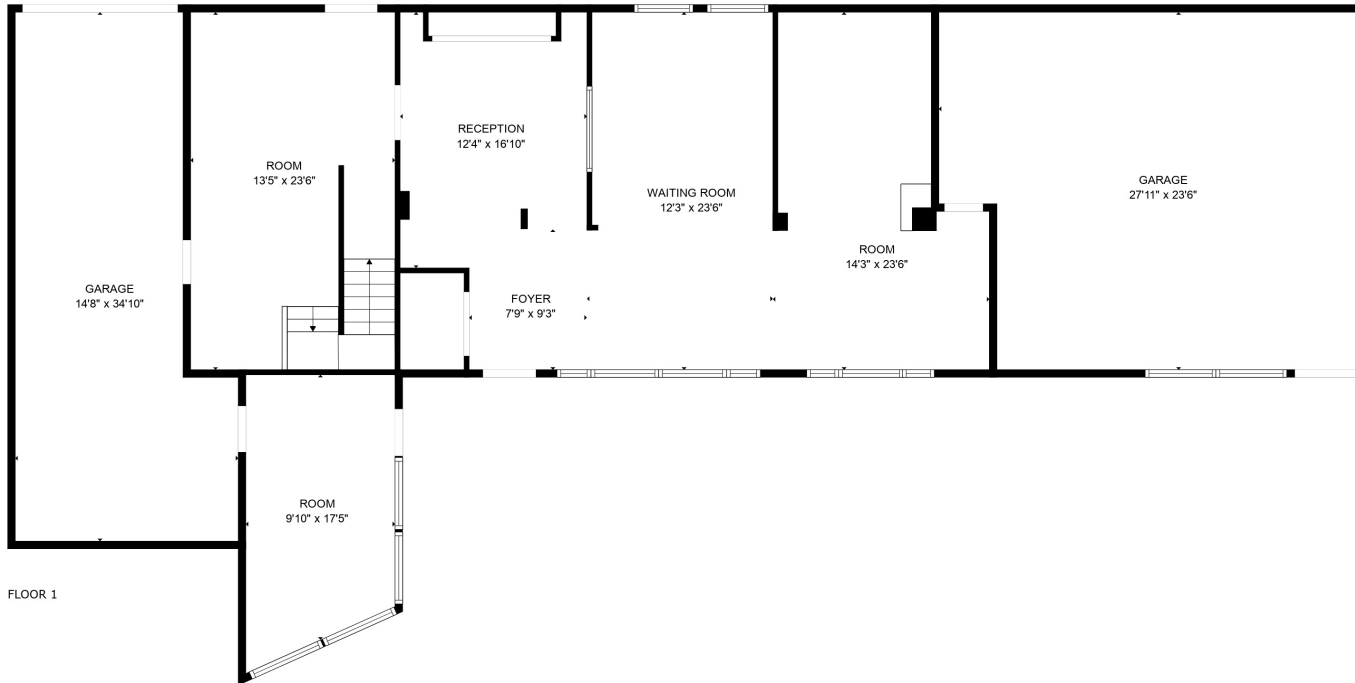

FLOOR 2

FLOOR 1

TOTAL: 1472 sq. ft
 FLOOR 1: 871 sq. ft, FLOOR 2: 601 sq. ft
 EXCLUDED AREAS: ROOM: 492 sq. ft, GARAGE: 1039 sq. ft

MEASUREMENTS ARE CALCULATED BY CUBICASA TECHNOLOGY. DEEMED HIGHLY RELIABLE BUT NOT GUARANTEED.

TOTAL: 1472 sq. ft
FLOOR 1: 871 sq. ft, FLOOR 2: 601 sq. ft
EXCLUDED AREAS: ROOM: 492 sq. ft, GARAGE: 1039 sq. ft

MEASUREMENTS ARE CALCULATED BY CUBICASA TECHNOLOGY. DEEMED HIGHLY RELIABLE BUT NOT GUARANTEED.