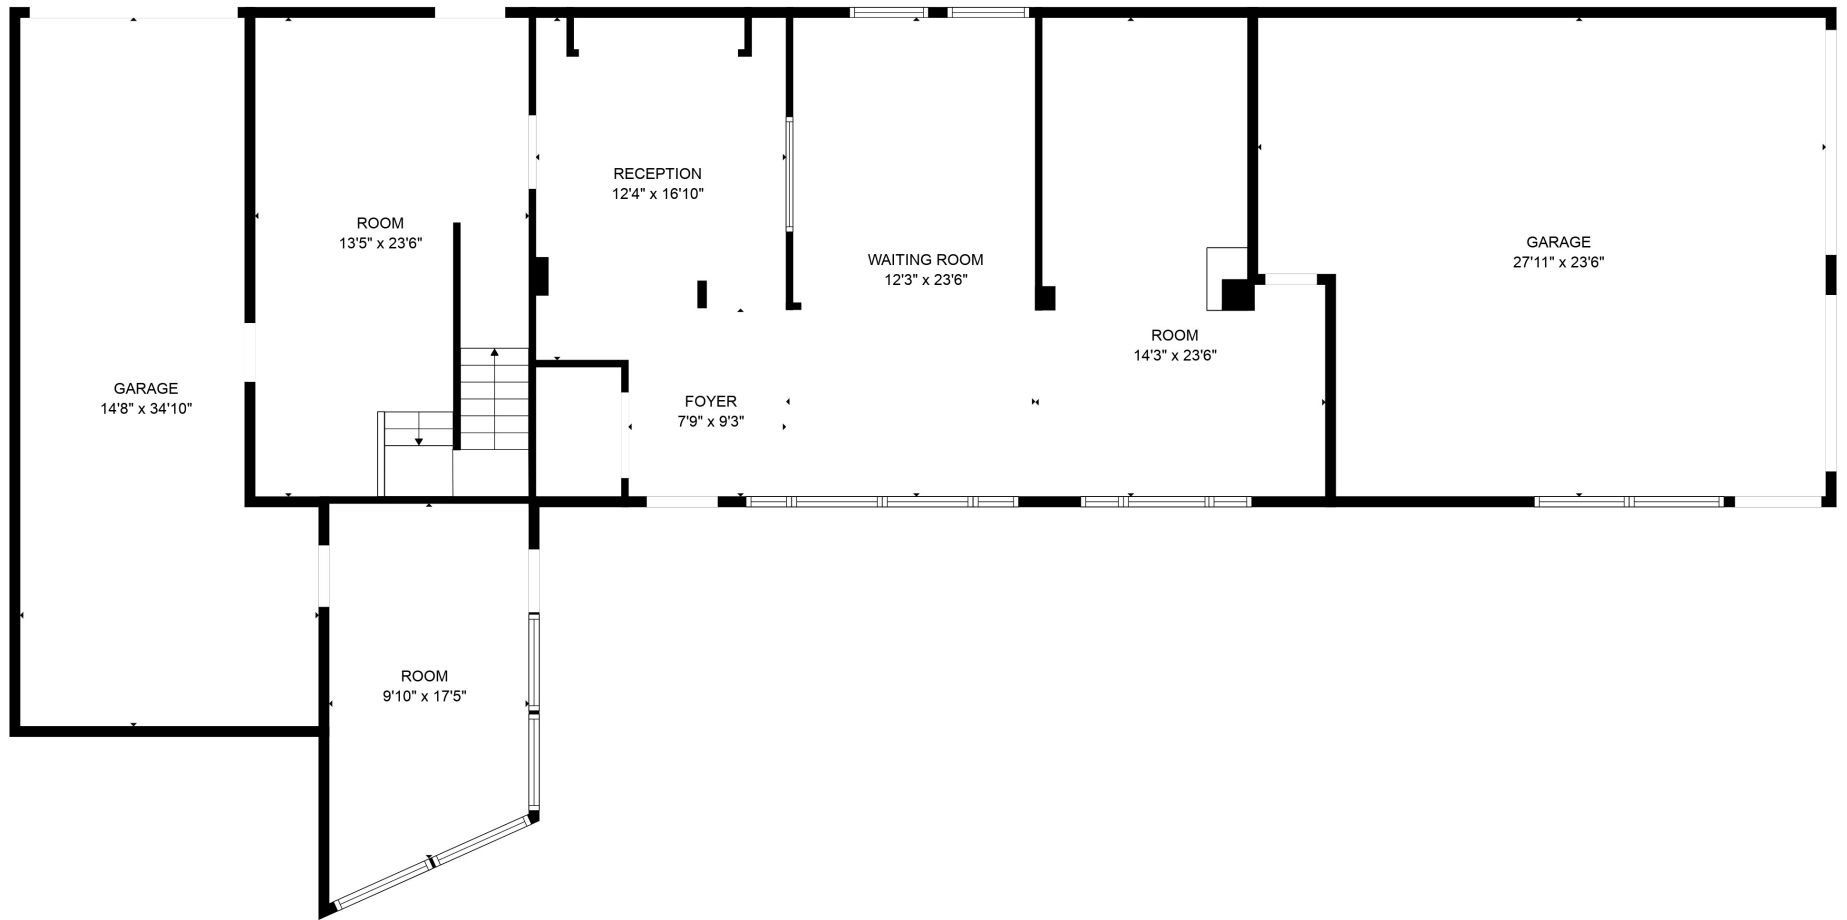

FLOOR 2

FLOOR 1

TOTAL: 1472 sq. ft
 FLOOR 1: 871 sq. ft, FLOOR 2: 601 sq. ft
 EXCLUDED AREAS: ROOM: 492 sq. ft, GARAGE: 1039 sq. ft

MEASUREMENTS ARE CALCULATED BY CUBICASA TECHNOLOGY. DEEMED HIGHLY RELIABLE BUT NOT GUARANTEED.

TOTAL: 1472 sq. ft
FLOOR 1: 871 sq. ft, FLOOR 2: 601 sq. ft
EXCLUDED AREAS: ROOM: 492 sq. ft, GARAGE: 1039 sq. ft

MEASUREMENTS ARE CALCULATED BY CUBICASA TECHNOLOGY. DEEMED HIGHLY RELIABLE BUT NOT GUARANTEED.