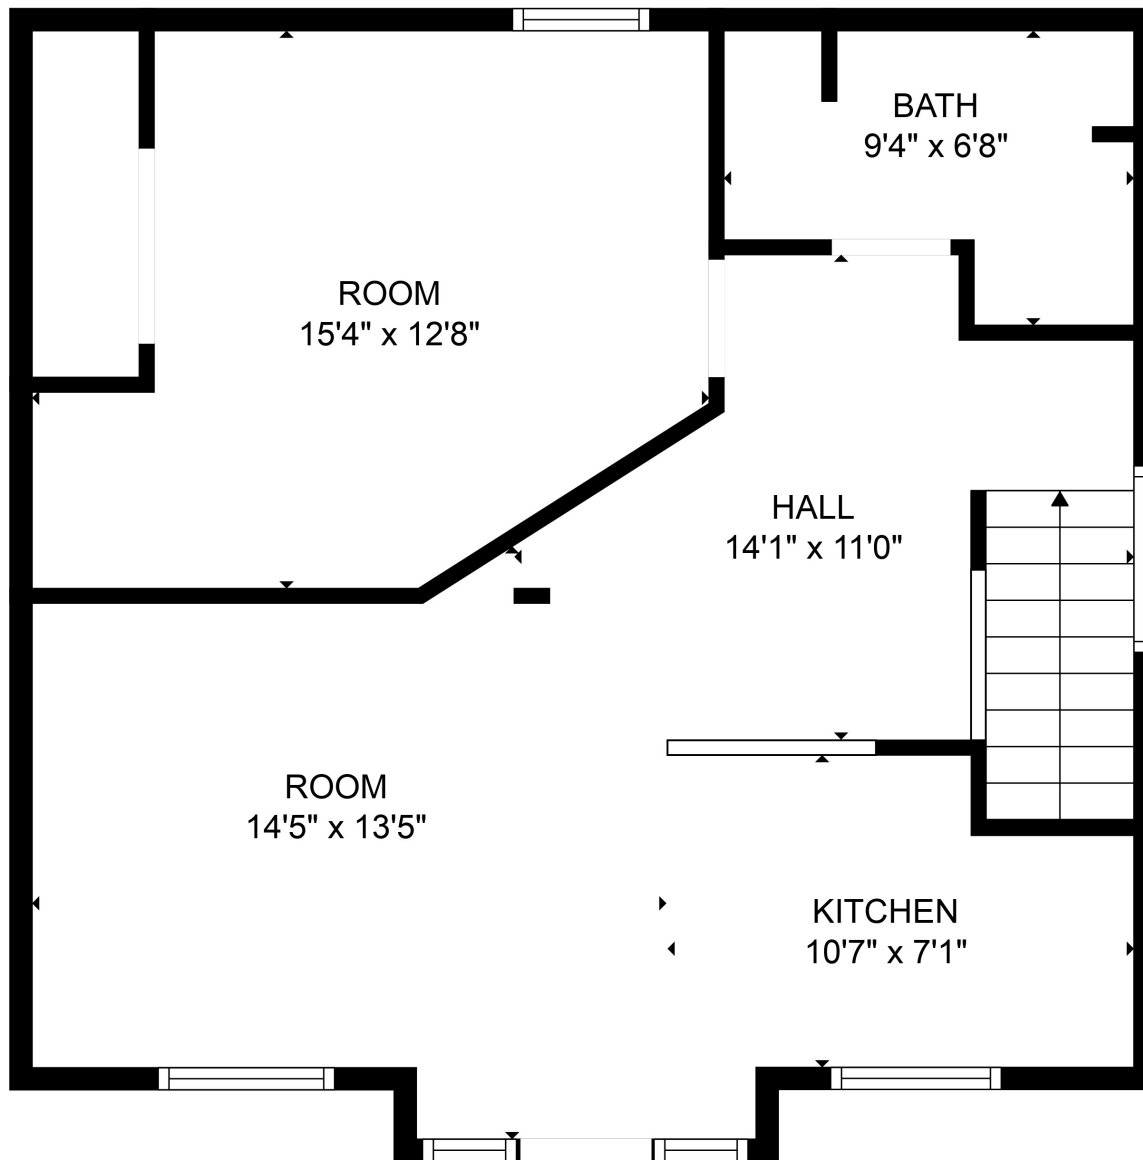

FLOOR 2

FLOOR 1

TOTAL: 1472 sq. ft
 FLOOR 1: 871 sq. ft, FLOOR 2: 601 sq. ft
 EXCLUDED AREAS: ROOM: 492 sq. ft, GARAGE: 1039 sq. ft

MEASUREMENTS ARE CALCULATED BY CUBICASA TECHNOLOGY. DEEMED HIGHLY RELIABLE BUT NOT GUARANTEED.

TOTAL: 1472 sq. ft
FLOOR 1: 871 sq. ft, FLOOR 2: 601 sq. ft
EXCLUDED AREAS: ROOM: 492 sq. ft, GARAGE: 1039 sq. ft

MEASUREMENTS ARE CALCULATED BY CUBICASA TECHNOLOGY. DEEMED HIGHLY RELIABLE BUT NOT GUARANTEED.