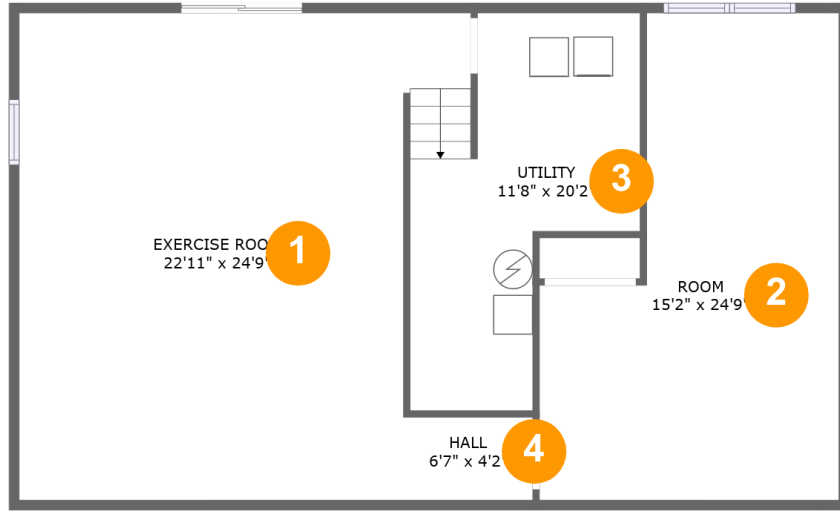

## Property Summary

 **0** garages

 **3** bedrooms

 **2** bathrooms

 **0** half baths

 **2** floors

 **1,119** Gross Living Area sqft

 **2,226** total sqft

**414 Woodhaven Drive, Burlington, Alamance County, North Carolina, United States, 27217**

**Room Dimensions**

Floor 1

Total sqft: 1096

Living area: 0

#	Room name	Dimensions	Area (sqft)	Counted as Living Area
1	Exercise Room	22'11" x 24'9"	496 sq. ft	No
2	Room	15'2" x 24'9"	301 sq. ft	No
3	Utility	11'8" x 20'2"	171 sq. ft	No
4	Hall	6'7" x 4'2"	28 sq. ft	No