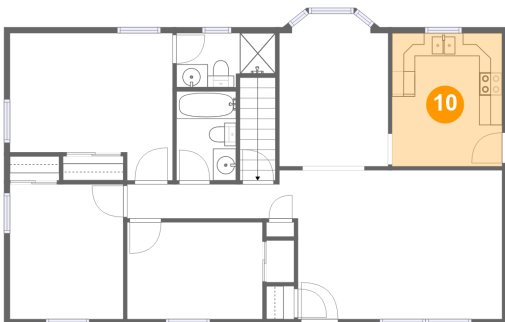

10 Floor 2 - Kitchen

Dimensions: 9'6" x 11'6"
Area: 110 sq. ft
Counted as Living Area:
Yes

Heated: Yes
Finished: Yes
Enclosed: Yes
Contiguous:
Yes
Permitted: Yes
Wet Space: No
Addition: No
Conversion: No