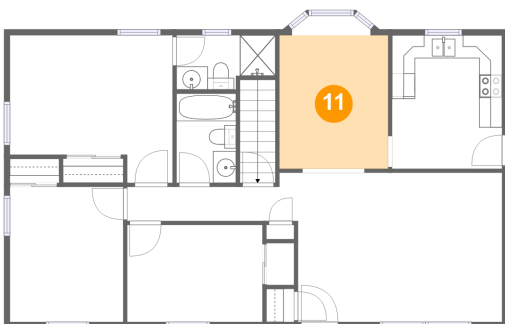

11 Floor 2 - Dining Room

Dimensions: 9'5" x 11'6"
Area: 108 sq. ft
Counted as Living Area:
Yes

Heated: Yes
Finished: Yes
Enclosed: Yes
Contiguous:
Yes
Permitted: Yes
Wet Space: No
Addition: No
Conversion: No