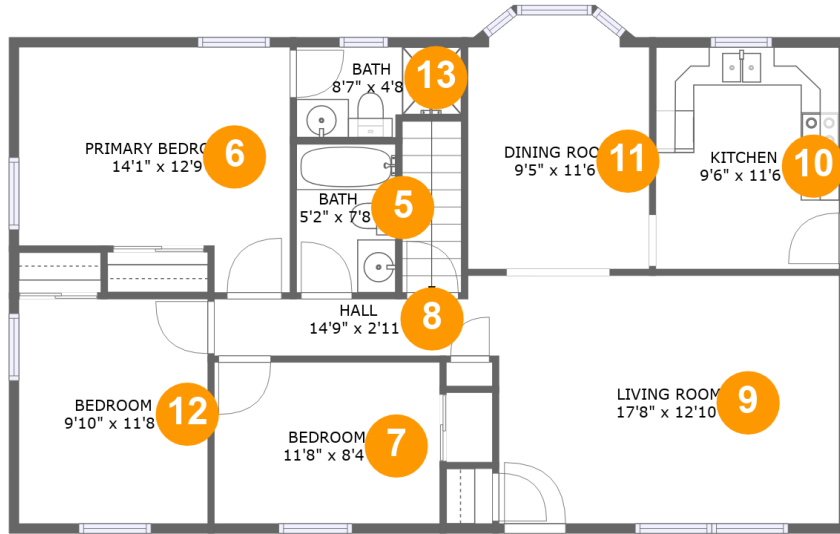

## Property Summary

 **0** garages

 **3** bedrooms

 **2** bathrooms

 **0** half baths

 **2** floors

 **1,119** Gross Living Area sqft

 **2,226** total sqft

**414 Woodhaven Drive, Burlington, Alamance County, North Carolina, United States, 27217**

**Room Dimensions**

Floor 1

Total sqft: 1096

Living area: 0

#	Room name	Dimensions	Area (sqft)	Counted as Living Area
1	Exercise Room	22'11" x 24'9"	496 sq. ft	No
2	Room	15'2" x 24'9"	301 sq. ft	No
3	Utility	11'8" x 20'2"	171 sq. ft	No
4	Hall	6'7" x 4'2"	28 sq. ft	No

## Room Dimensions

Floor 2

Total sqft: 1130

Living area: 1119

#	Room name	Dimensions	Area (sqft)	Counted as Living Area
5	Bath	5'2" x 7'8"	40 sq. ft	Yes
6	Primary Bedroom	14'1" x 12'9"	154 sq. ft	Yes
7	Bedroom	11'8" x 8'4"	98 sq. ft	Yes
8	Hall	14'9" x 2'11"	45 sq. ft	Yes
9	Living Room	17'8" x 12'10"	227 sq. ft	Yes
10	Kitchen	9'6" x 11'6"	110 sq. ft	Yes
11	Dining Room	9'5" x 11'6"	108 sq. ft	Yes
12	Bedroom	9'10" x 11'8"	114 sq. ft	Yes
13	Bath	8'7" x 4'8"	36 sq. ft	Yes

## 12 Floor 2 - Bedroom

Dimensions: 9'10" x 11'8"  
Area: 114 sq. ft  
Counted as Living Area:  
Yes

Heated: Yes  
Finished: Yes  
Enclosed: Yes  
Contiguous:  
Yes  
Permitted: Yes  
Wet Space: No  
Addition: No  
Conversion: No