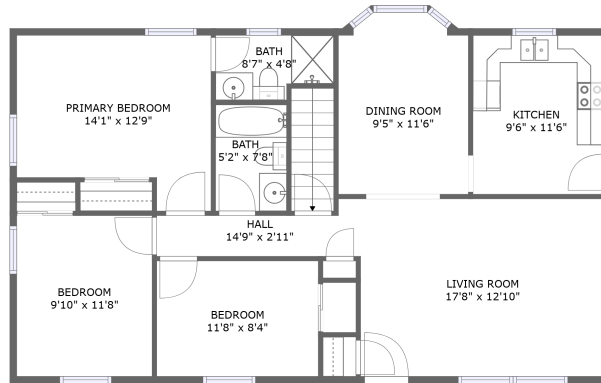

414 Woodhaven Drive, Burlington, Alamance County, North Carolina, United States, 27217

FLOOR 2