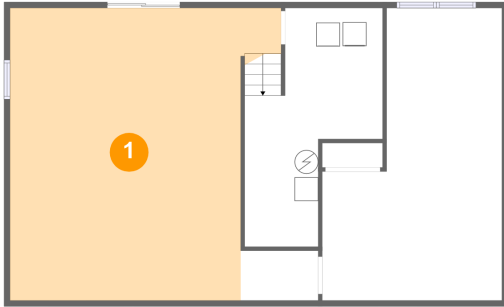

414 Woodhaven Drive, Burlington, Alamance County, North Carolina, United States, 27217

1 Floor 1 - Exercise Room

Dimensions: 22'11" x 24'9"
Area: 496 sq. ft
Counted as Living Area: No

Heated: Yes
Finished: No
Enclosed: Yes
Contiguous: Yes
Permitted: Yes
Wet Space: No
Addition: No
Conversion: No