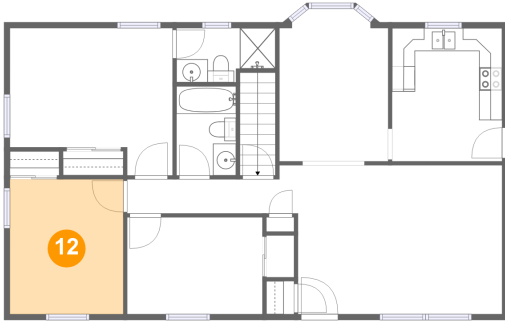

414 Woodhaven Drive, Burlington, Alamance County, North Carolina, United States, 27217

12 Floor 2 - Bedroom

Dimensions: 9'10" x 11'8"
Area: 114 sq. ft
Counted as Living Area:
Yes

Heated: Yes
Finished: Yes
Enclosed: Yes
Contiguous:
Yes
Permitted: Yes
Wet Space: No
Addition: No
Conversion: No