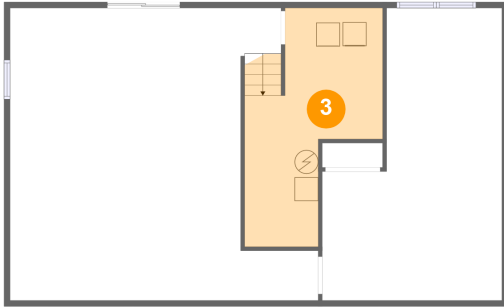

414 Woodhaven Drive, Burlington, Alamance County, North Carolina, United States, 27217

3 Floor 1 - Utility

Dimensions: 11'8" x 20'2"
Area: 171 sq. ft
Counted as Living Area: No

Heated: Yes
Finished: No
Enclosed: Yes
Contiguous: Yes
Permitted: Yes
Wet Space: No
Addition: No
Conversion: No