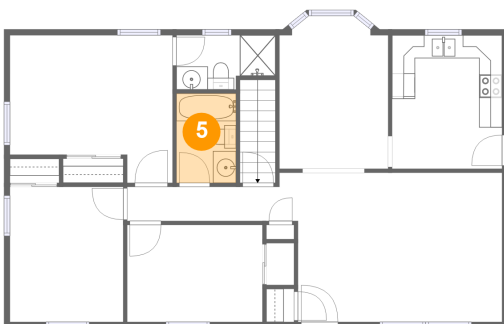

5 Floor 2 - Bath

Dimensions: 5'2" x 7'8"
Area: 40 sq. ft
Counted as Living Area: Yes

Heated: Yes
Finished: Yes
Enclosed: Yes
Contiguous: Yes
Permitted: Yes
Wet Space: Yes
Addition: No
Conversion: No