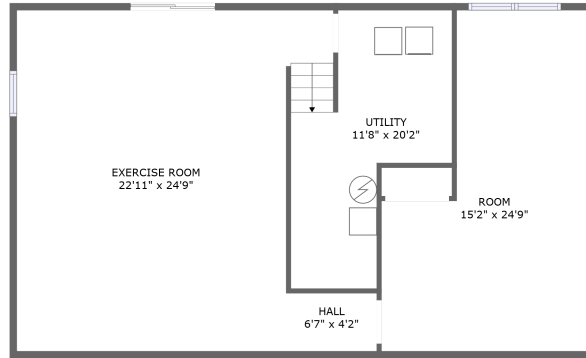

FLOOR 1

Property Summary

0 garages

3 bedrooms

2 bathrooms

0 half baths

2 floors

1,119 Gross Living Area sqft

2,226 total sqft