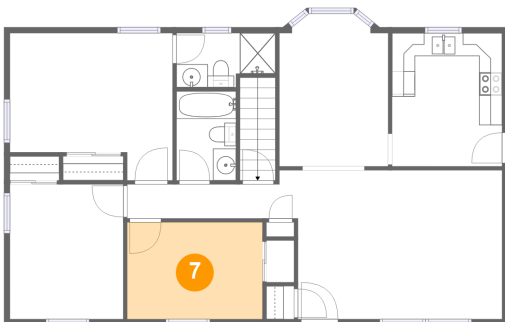

7 Floor 2 - Bedroom

Dimensions: 11'8" x 8'4"
Area: 98 sq. ft
Counted as Living Area:
Yes

Heated: Yes
Finished: Yes
Enclosed: Yes
Contiguous:
Yes
Permitted: Yes
Wet Space: No
Addition: No
Conversion: No