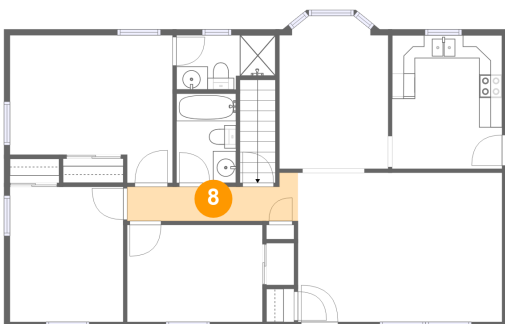

8 Floor 2 - Hall

Dimensions: 14'9" x 2'11"
Area: 45 sq. ft
Counted as Living Area:
Yes

Heated: Yes
Finished: Yes
Enclosed: Yes
Contiguous:
Yes
Permitted: Yes
Wet Space: No
Addition: No
Conversion: No