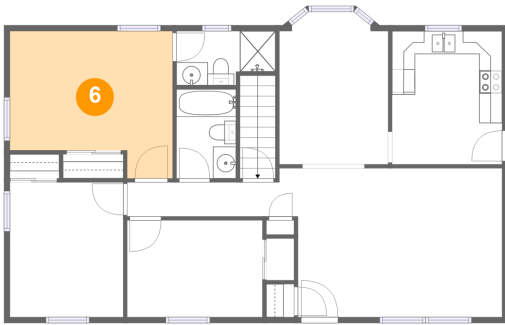

414 Woodhaven Drive, Burlington, Alamance County, North Carolina, United States, 27217

6 Floor 2 - Primary Bedroom

Dimensions: 14'1" x 12'9"
Area: 154 sq. ft
Counted as Living Area:
Yes

Heated: Yes
Finished: Yes
Enclosed: Yes
Contiguous:
Yes
Permitted: Yes
Wet Space: No
Addition: No
Conversion: No