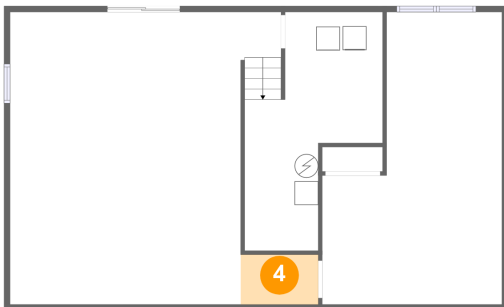

4 Floor 1 - Hall

Dimensions: 6'7" x 4'2"
Area: 28 sq. ft
Counted as Living Area: No

Heated: Yes
Finished: No
Enclosed: Yes
Contiguous: Yes
Permitted: Yes
Wet Space: No
Addition: No
Conversion: No