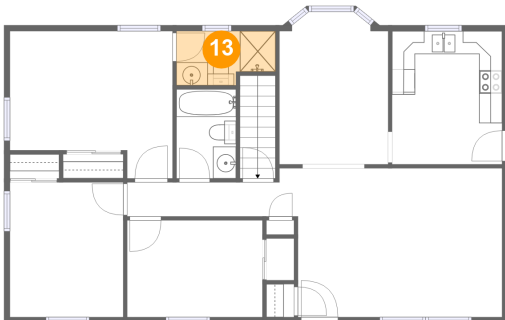

13 Floor 2 - Bath

Dimensions: 8'7" x 4'8"
Area: 36 sq. ft
Counted as Living Area:
Yes

Heated: Yes
Finished: Yes
Enclosed: Yes
Contiguous:
Yes
Permitted: Yes
Wet Space: Yes
Addition: No
Conversion: No