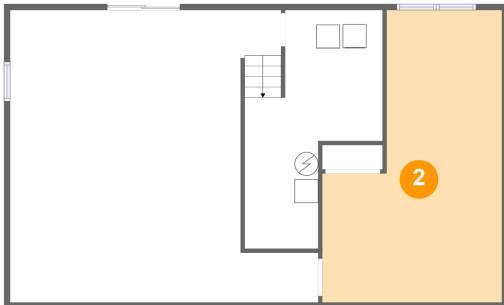

2 Floor 1 - Room

Dimensions: 15'2" x 24'9"
Area: 301 sq. ft
Counted as Living Area: No

Heated: Yes
Finished: No
Enclosed: Yes
Contiguous: Yes
Permitted: Yes
Wet Space: No
Addition: No
Conversion: No