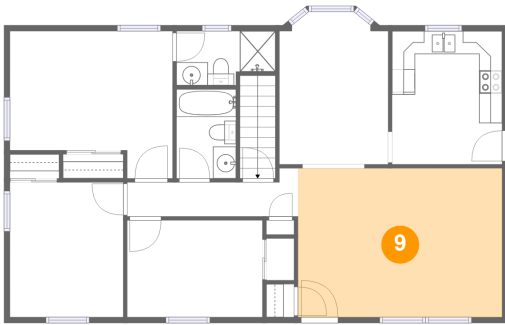

414 Woodhaven Drive, Burlington, Alamance County, North Carolina, United States, 27217

9 Floor 2 - Living Room

Dimensions: 17'8" x 12'10"
Area: 227 sq. ft
Counted as Living Area:
Yes

Heated: Yes
Finished: Yes
Enclosed: Yes
Contiguous:
Yes
Permitted: Yes
Wet Space: No
Addition: No
Conversion: No