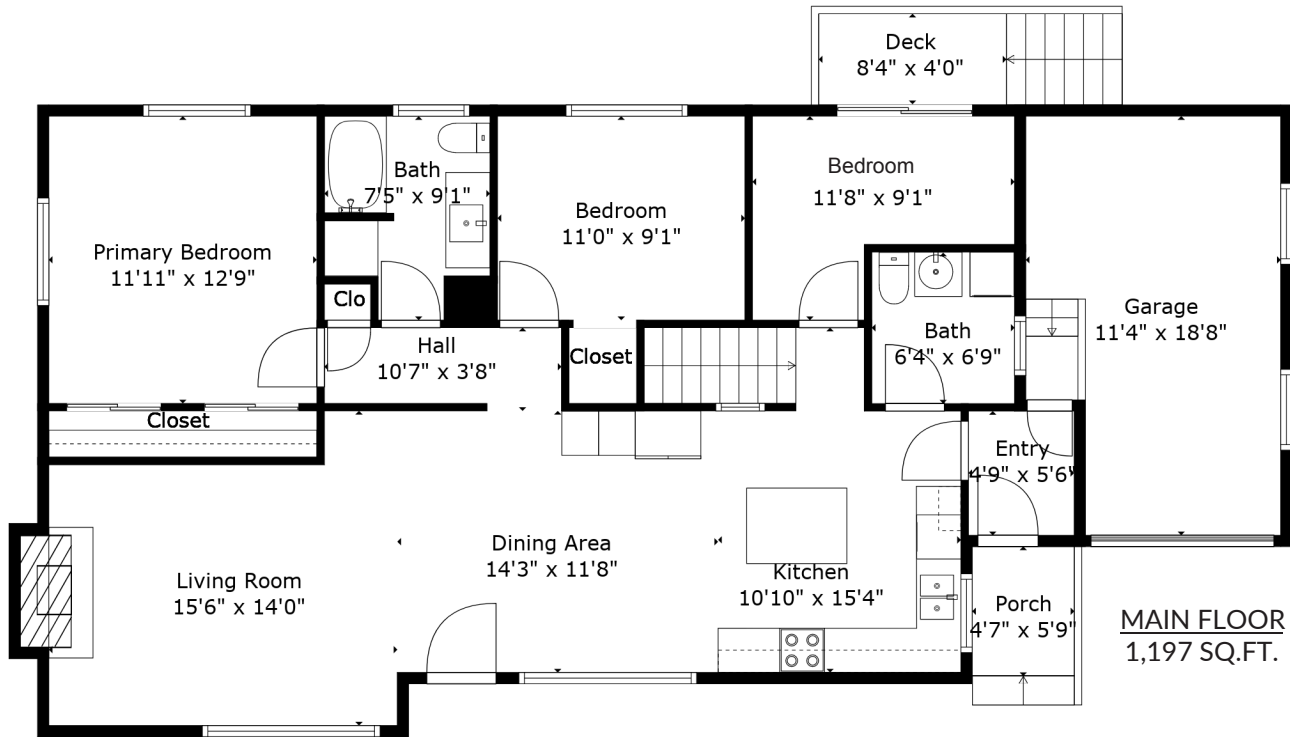

33419 Franklin Ave Abbotsford, BC

MAIN FLOOR 1,197 SQ.FT.
 LOWER FLOOR 1,168 SQ.FT.
 TOTAL LIVING AREA 2,365 SQ.FT.

CEILING HEIGHT 8'