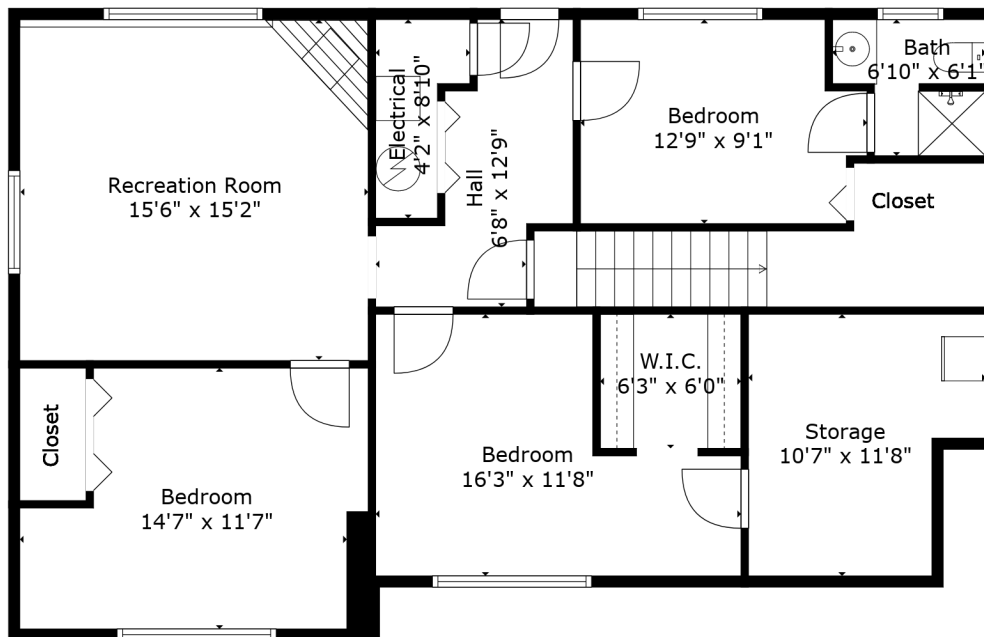

33419 Franklin Ave Abbotsford, BC

MAIN FLOOR 1,197 SQ.FT.
 LOWER FLOOR 1,168 SQ.FT.
 TOTAL LIVING AREA 2,365 SQ.FT.

CEILING HEIGHT 8'