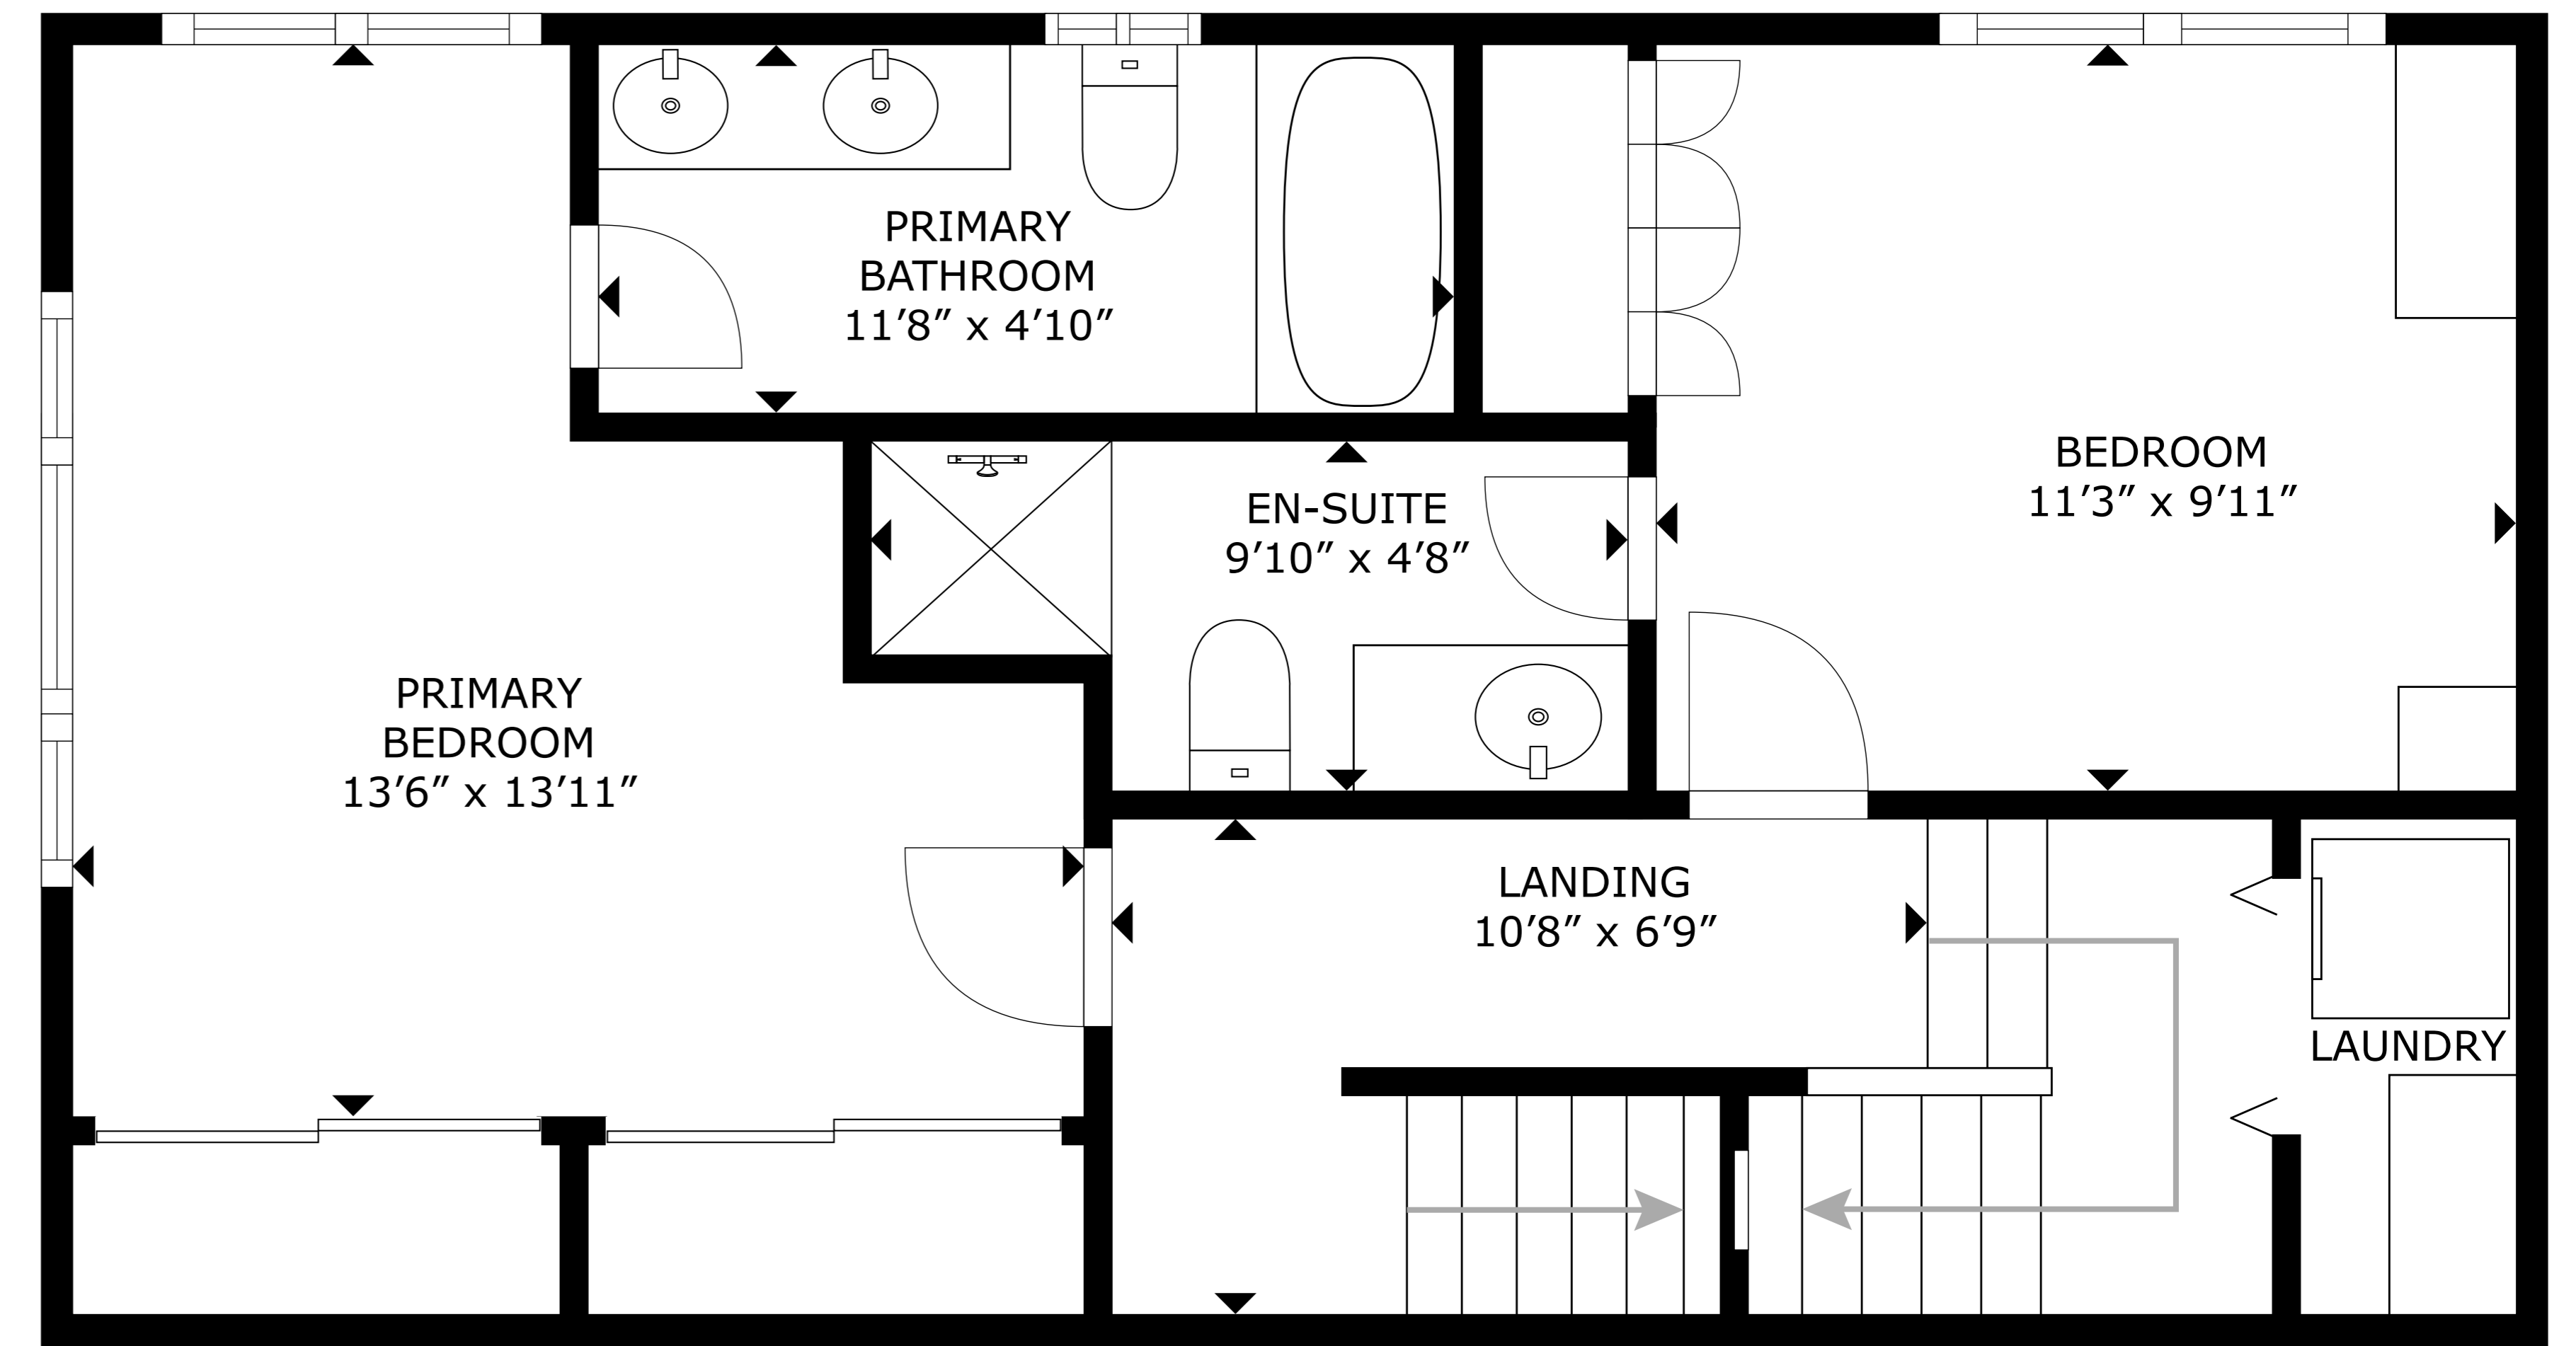

2ND FLOOR

1ST FLOOR

3RD FLOOR

GROSS INTERNAL AREA  
 1ST FLOOR: 38 sq. ft, 2ND FLOOR: 516 sq. ft  
 3RD FLOOR: 530 sq. ft  
 TOTAL: 1,084 sq. ft

SIZES AND DIMENSIONS ARE APPROXIMATE, ACTUAL MAY VARY.