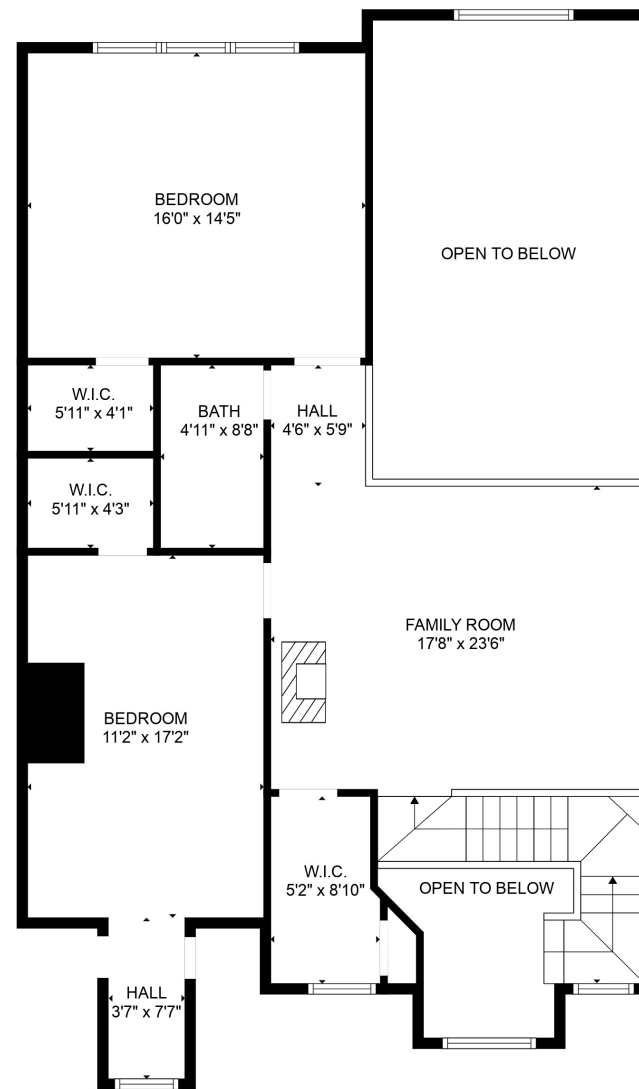

FLOOR 1

FLOOR 2

Total scanned area: 2257 sq. ft

SIZES AND DIMENSIONS ARE APPROXIMATE. ACTUAL MAY VARY.

Total scanned area: 2257 sq. ft

SIZES AND DIMENSIONS ARE APPROXIMATE. ACTUAL MAY VARY.

Total scanned area: 2257 sq. ft

SIZES AND DIMENSIONS ARE APPROXIMATE. ACTUAL MAY VARY.