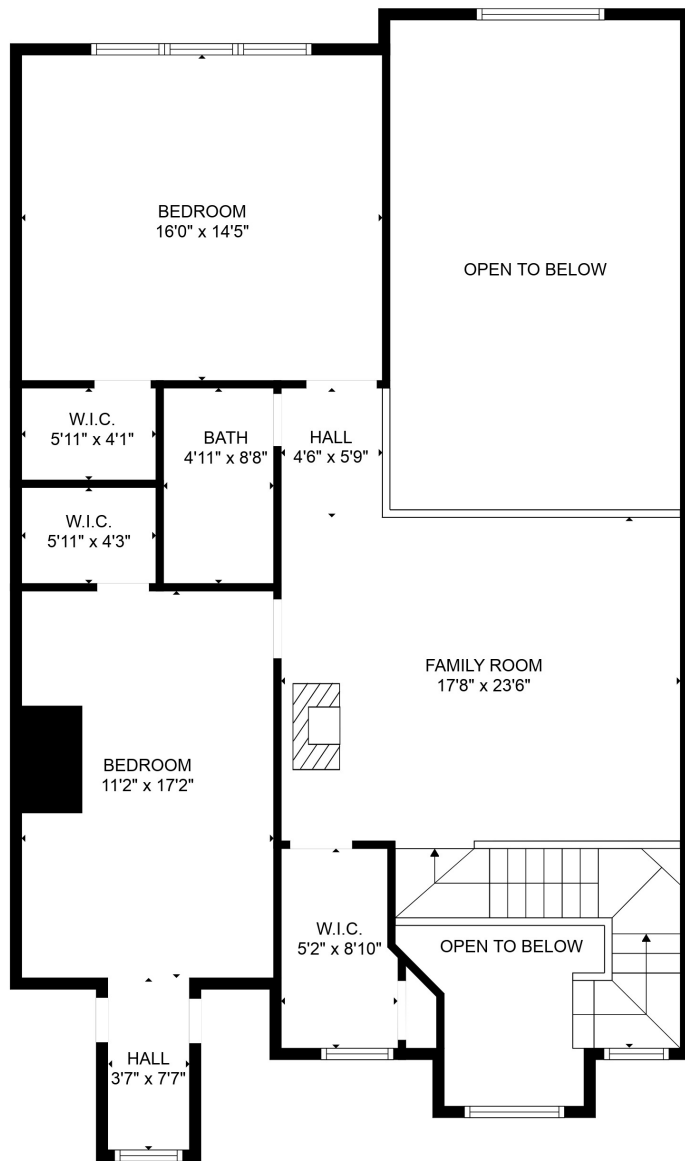

FLOOR 1

FLOOR 2

Total scanned area: 2257 sq. ft

SIZES AND DIMENSIONS ARE APPROXIMATE. ACTUAL MAY VARY.

Total scanned area: 2257 sq. ft

SIZES AND DIMENSIONS ARE APPROXIMATE. ACTUAL MAY VARY.

Total scanned area: 2257 sq. ft

SIZES AND DIMENSIONS ARE APPROXIMATE. ACTUAL MAY VARY.