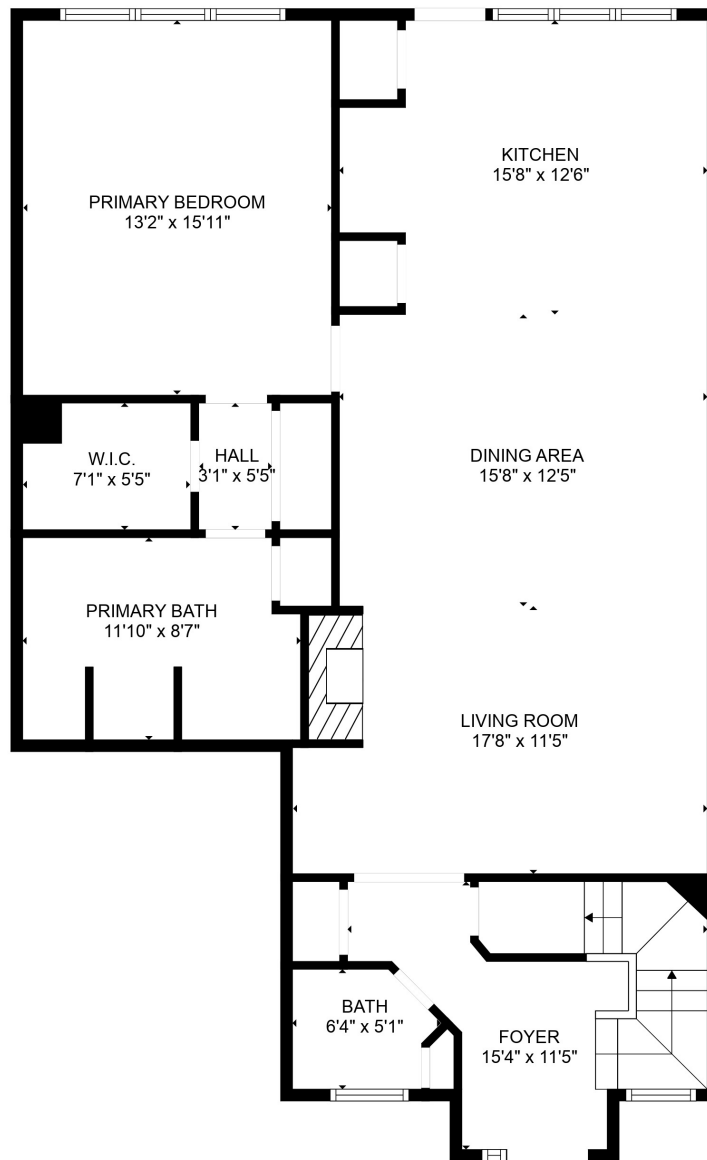

FLOOR 1

FLOOR 2

Total scanned area: 2257 sq. ft

SIZES AND DIMENSIONS ARE APPROXIMATE. ACTUAL MAY VARY.

Total scanned area: 2257 sq. ft

SIZES AND DIMENSIONS ARE APPROXIMATE. ACTUAL MAY VARY.

Total scanned area: 2257 sq. ft

SIZES AND DIMENSIONS ARE APPROXIMATE. ACTUAL MAY VARY.